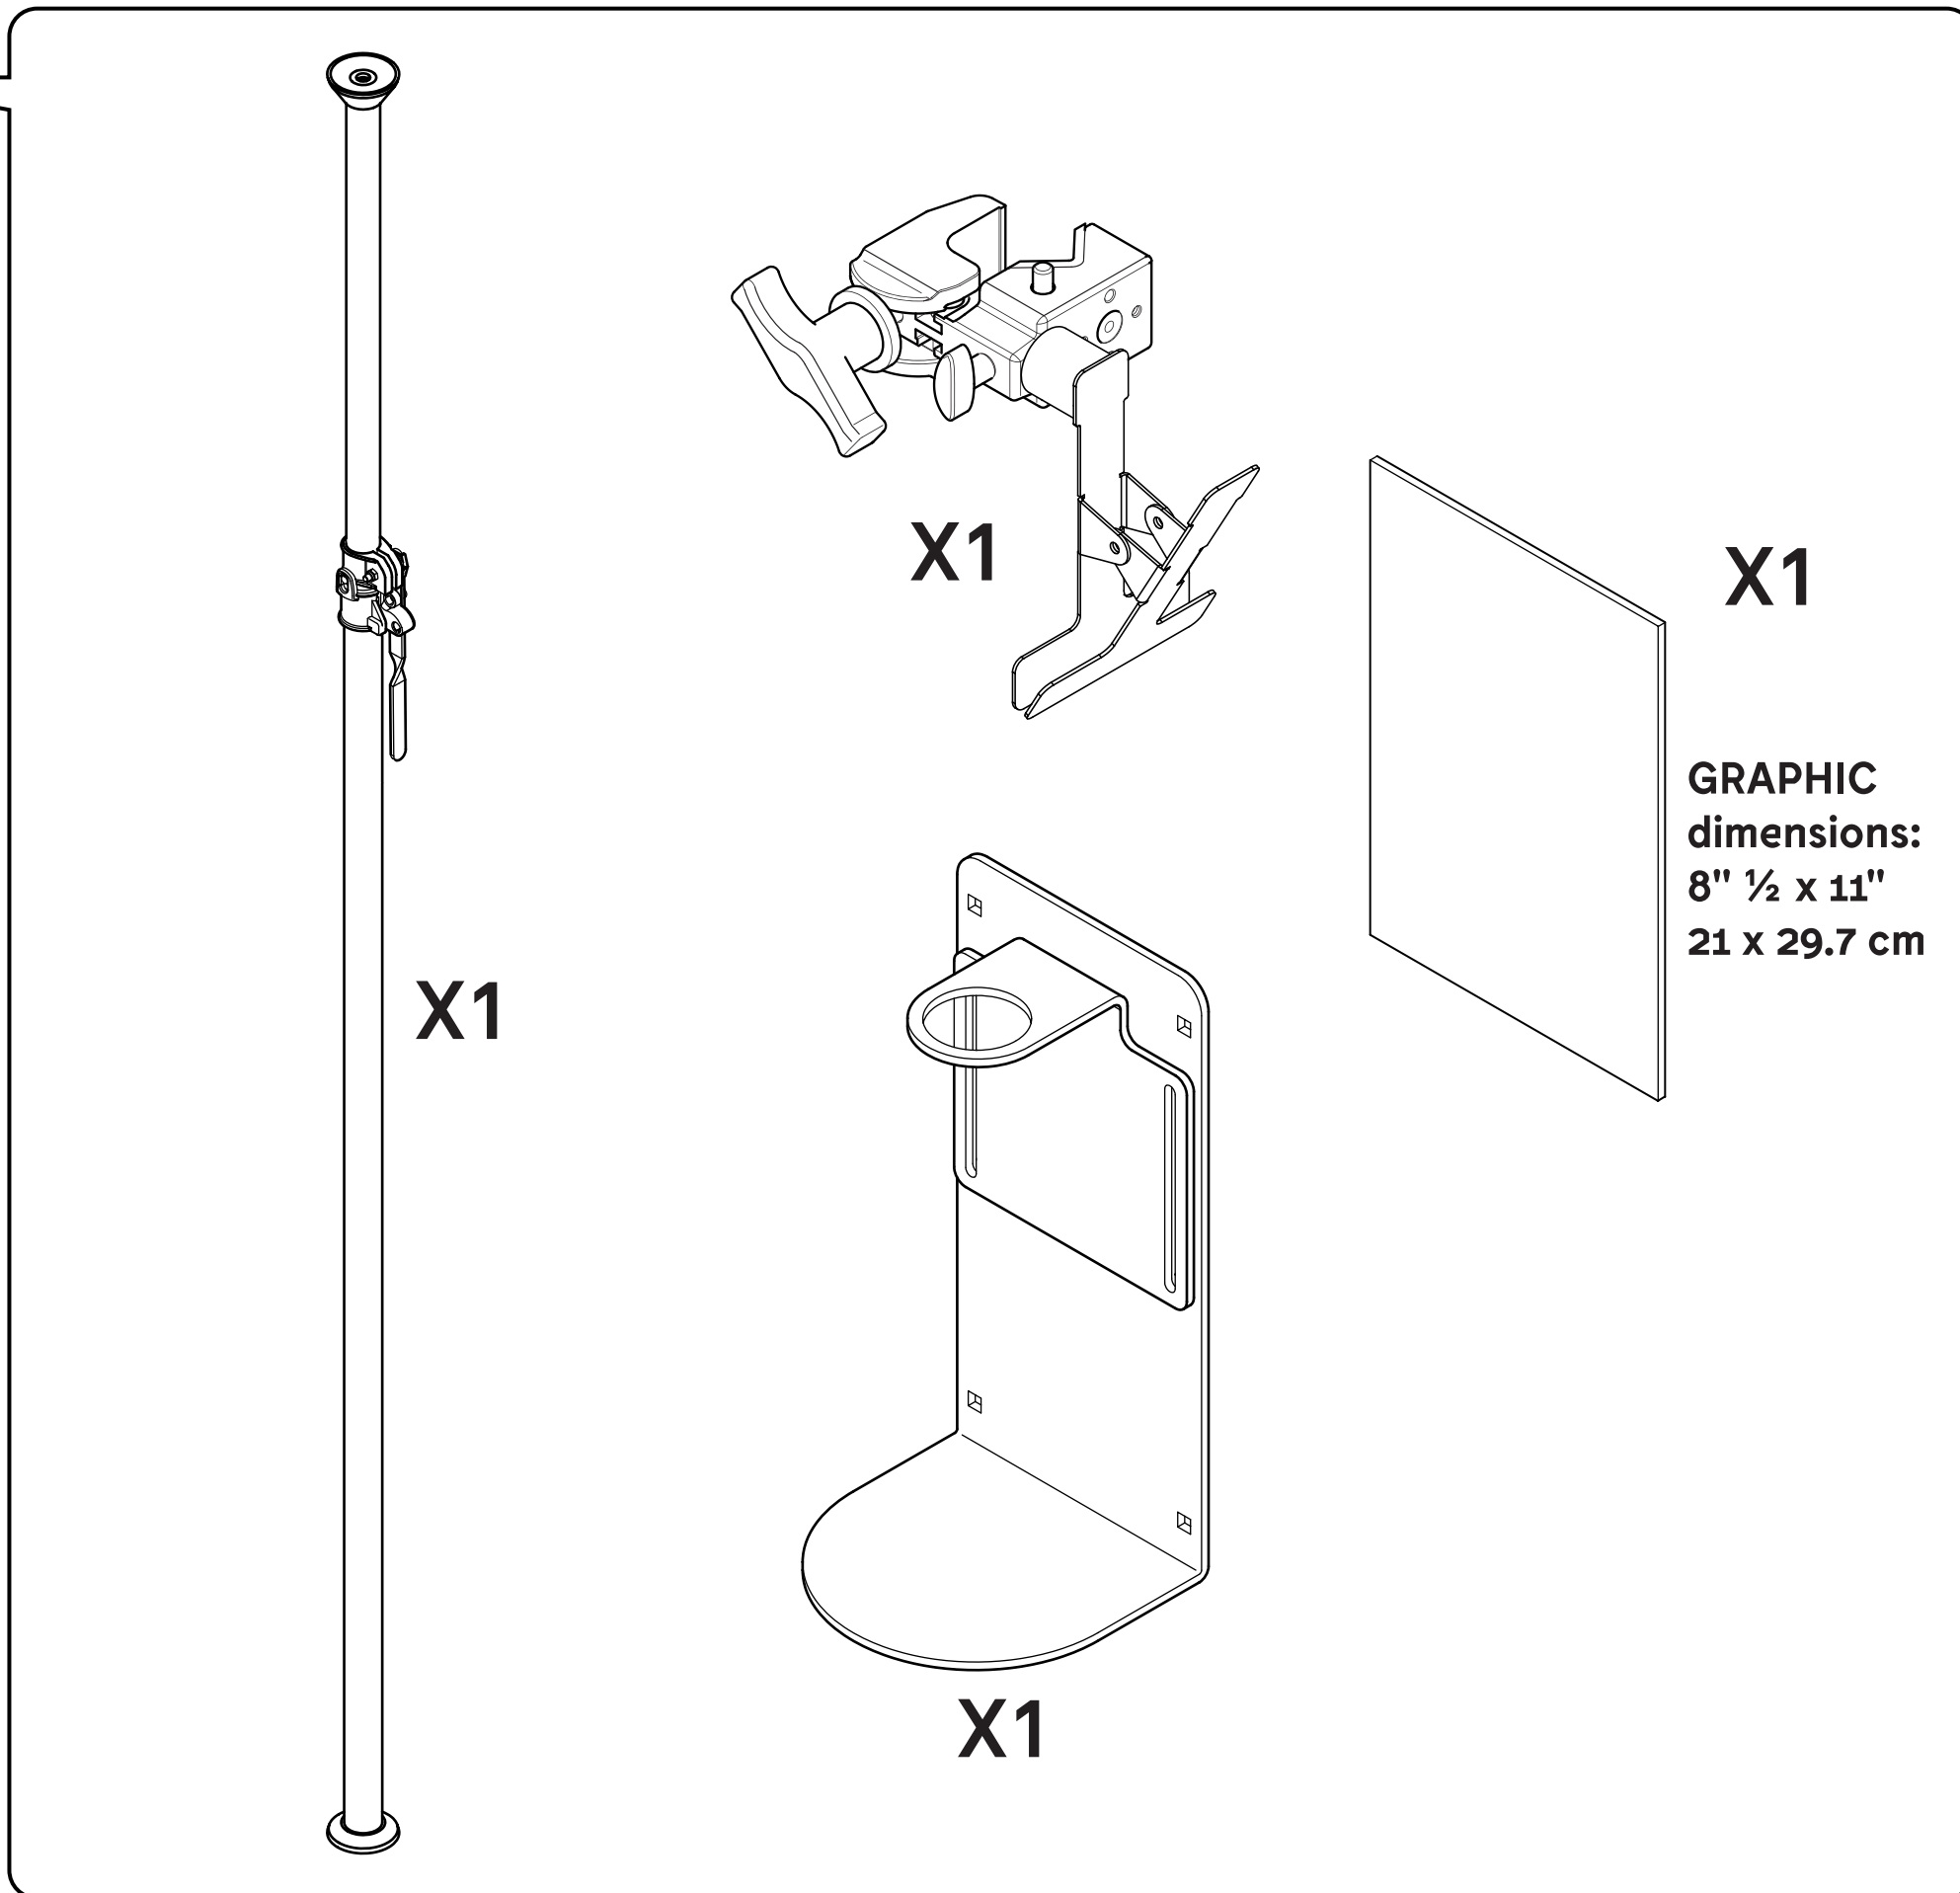

**A L U**

**Tensioned Sanitizing Station Basic**

**Assembly Instructions**

**A L U**  
ASSEMBLY INSTRUCTIONS

**KIT COMPONENTS**

**KEC01900004**

**NECESSARY FOR THE INSTALLATION**

**(INCLUDED)**

## TENSIONED AUTOPOLE

**MAX LOAD** 110 lbs  
50 KG