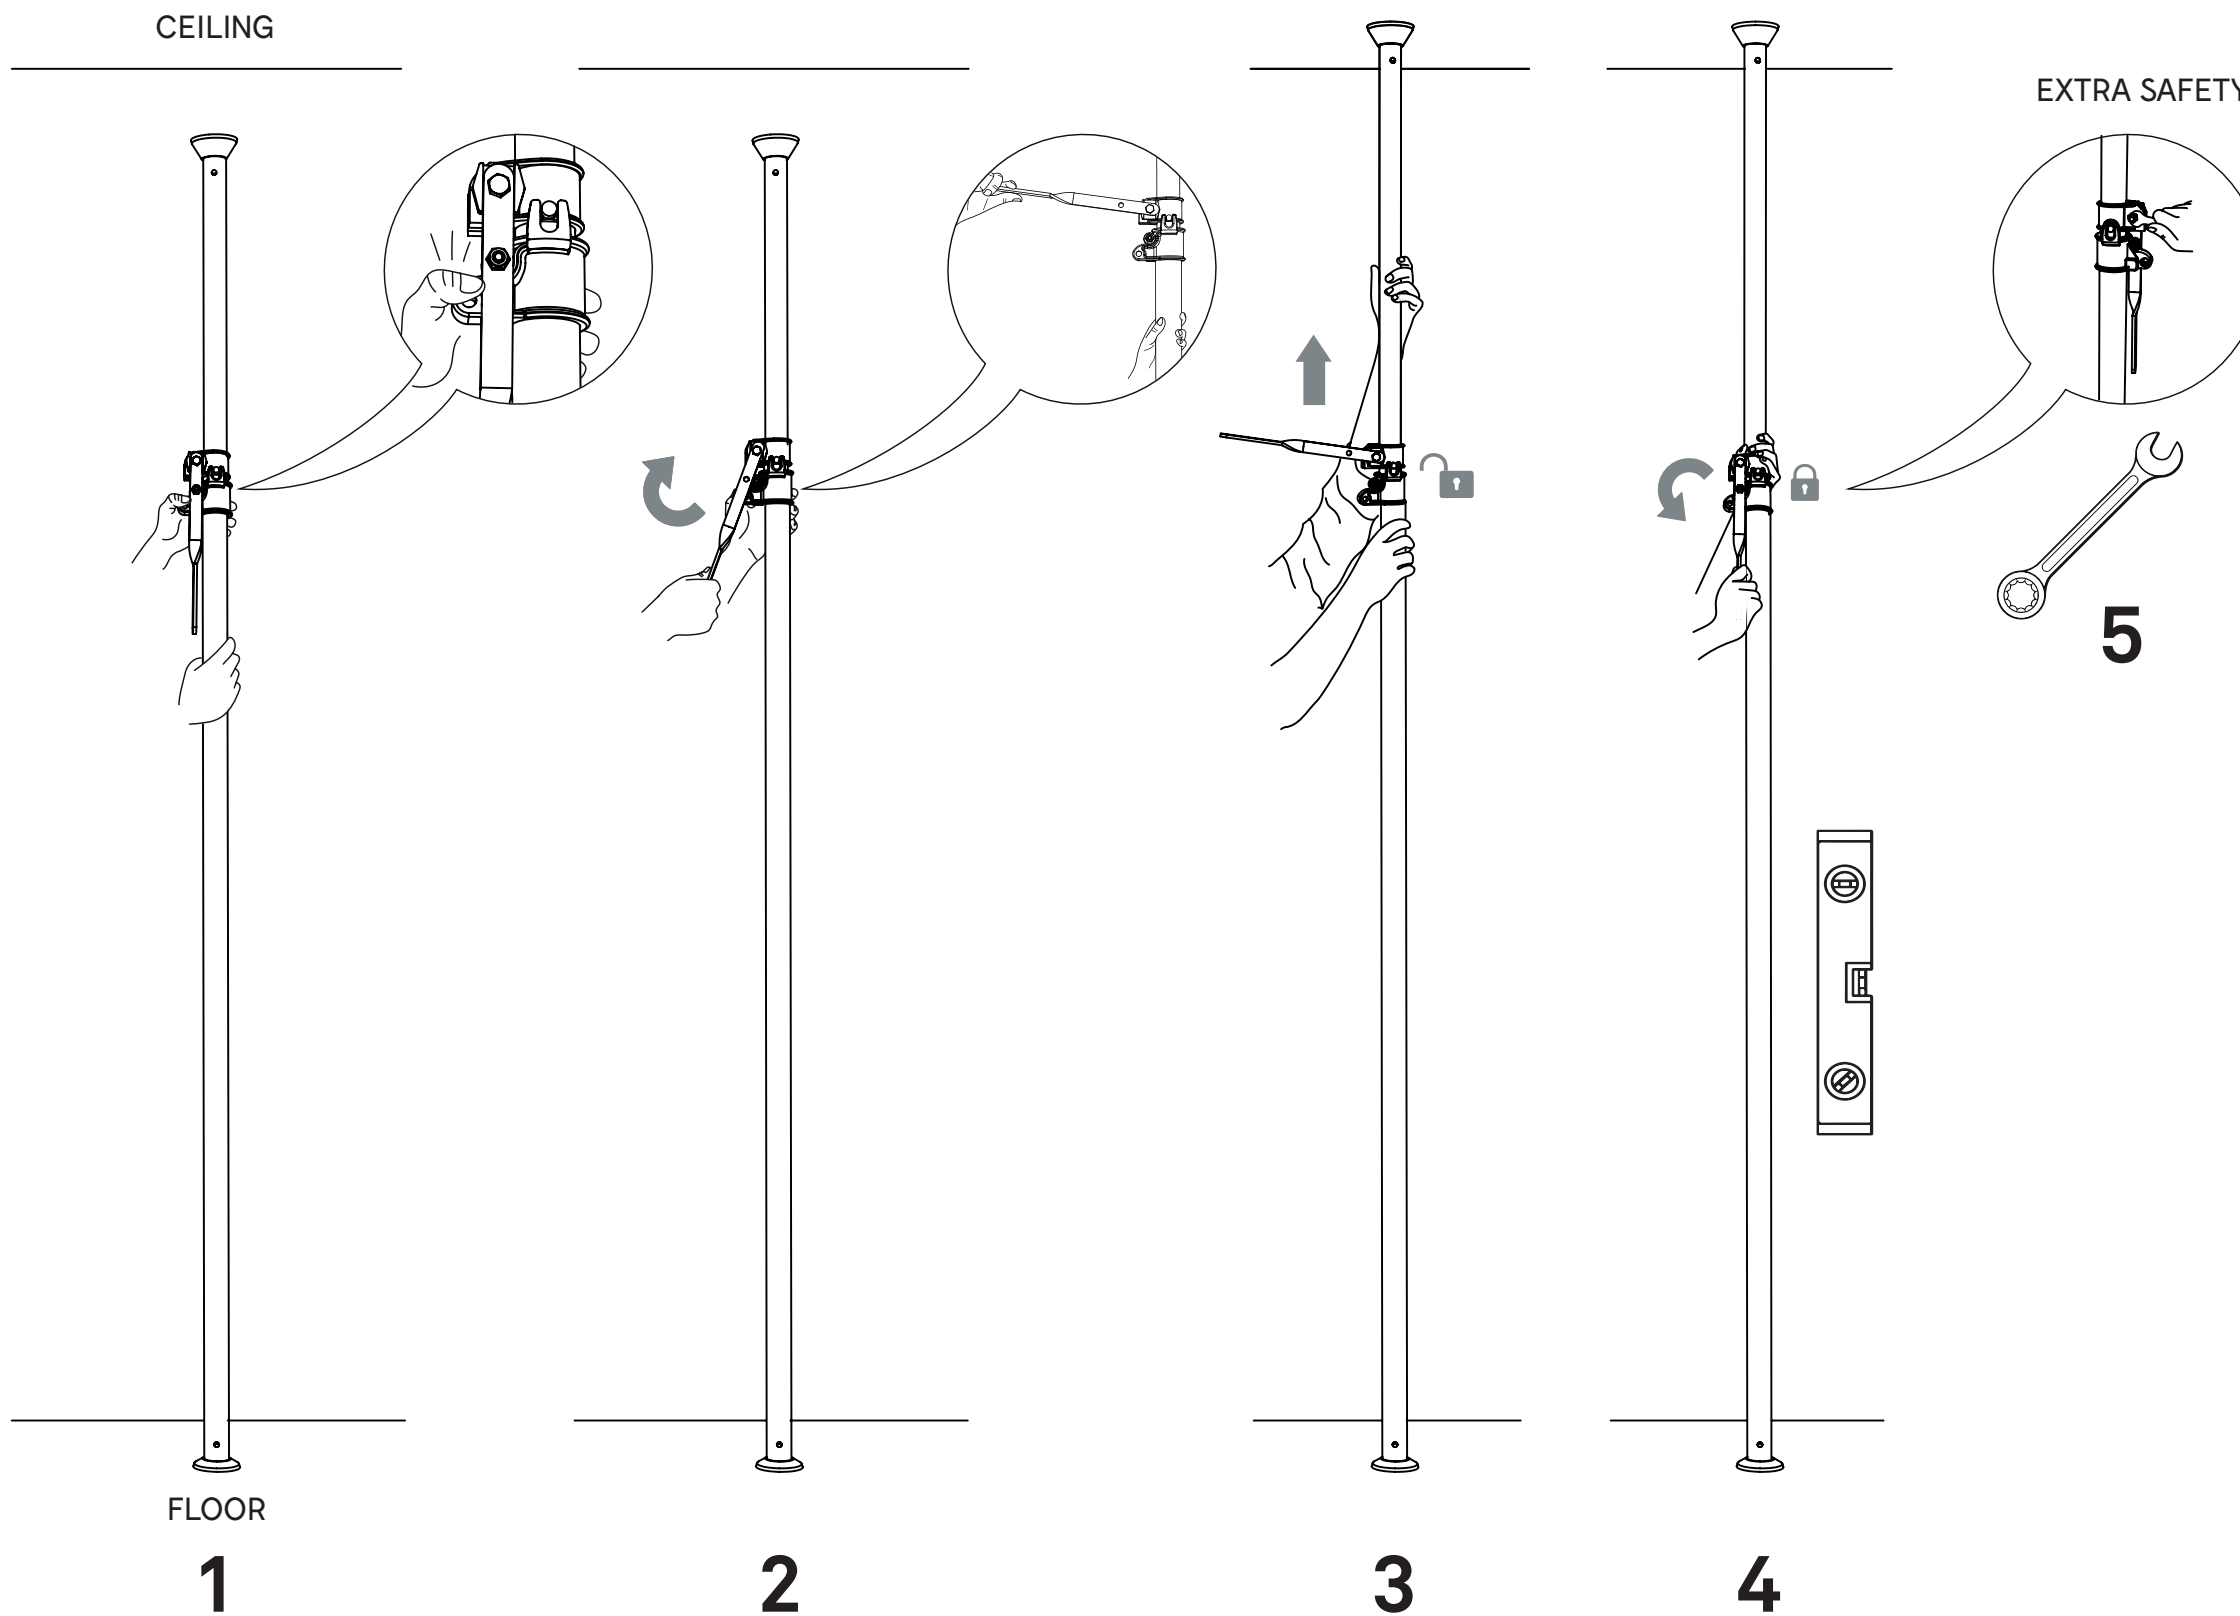

A L U

ASSEMBLY INSTRUCTIONS

TENSIONED AUTOPOLE

MAX LOAD 110 lbs
50 KG

NECESSARY FOR THE INSTALLATION

(INCLUDED)