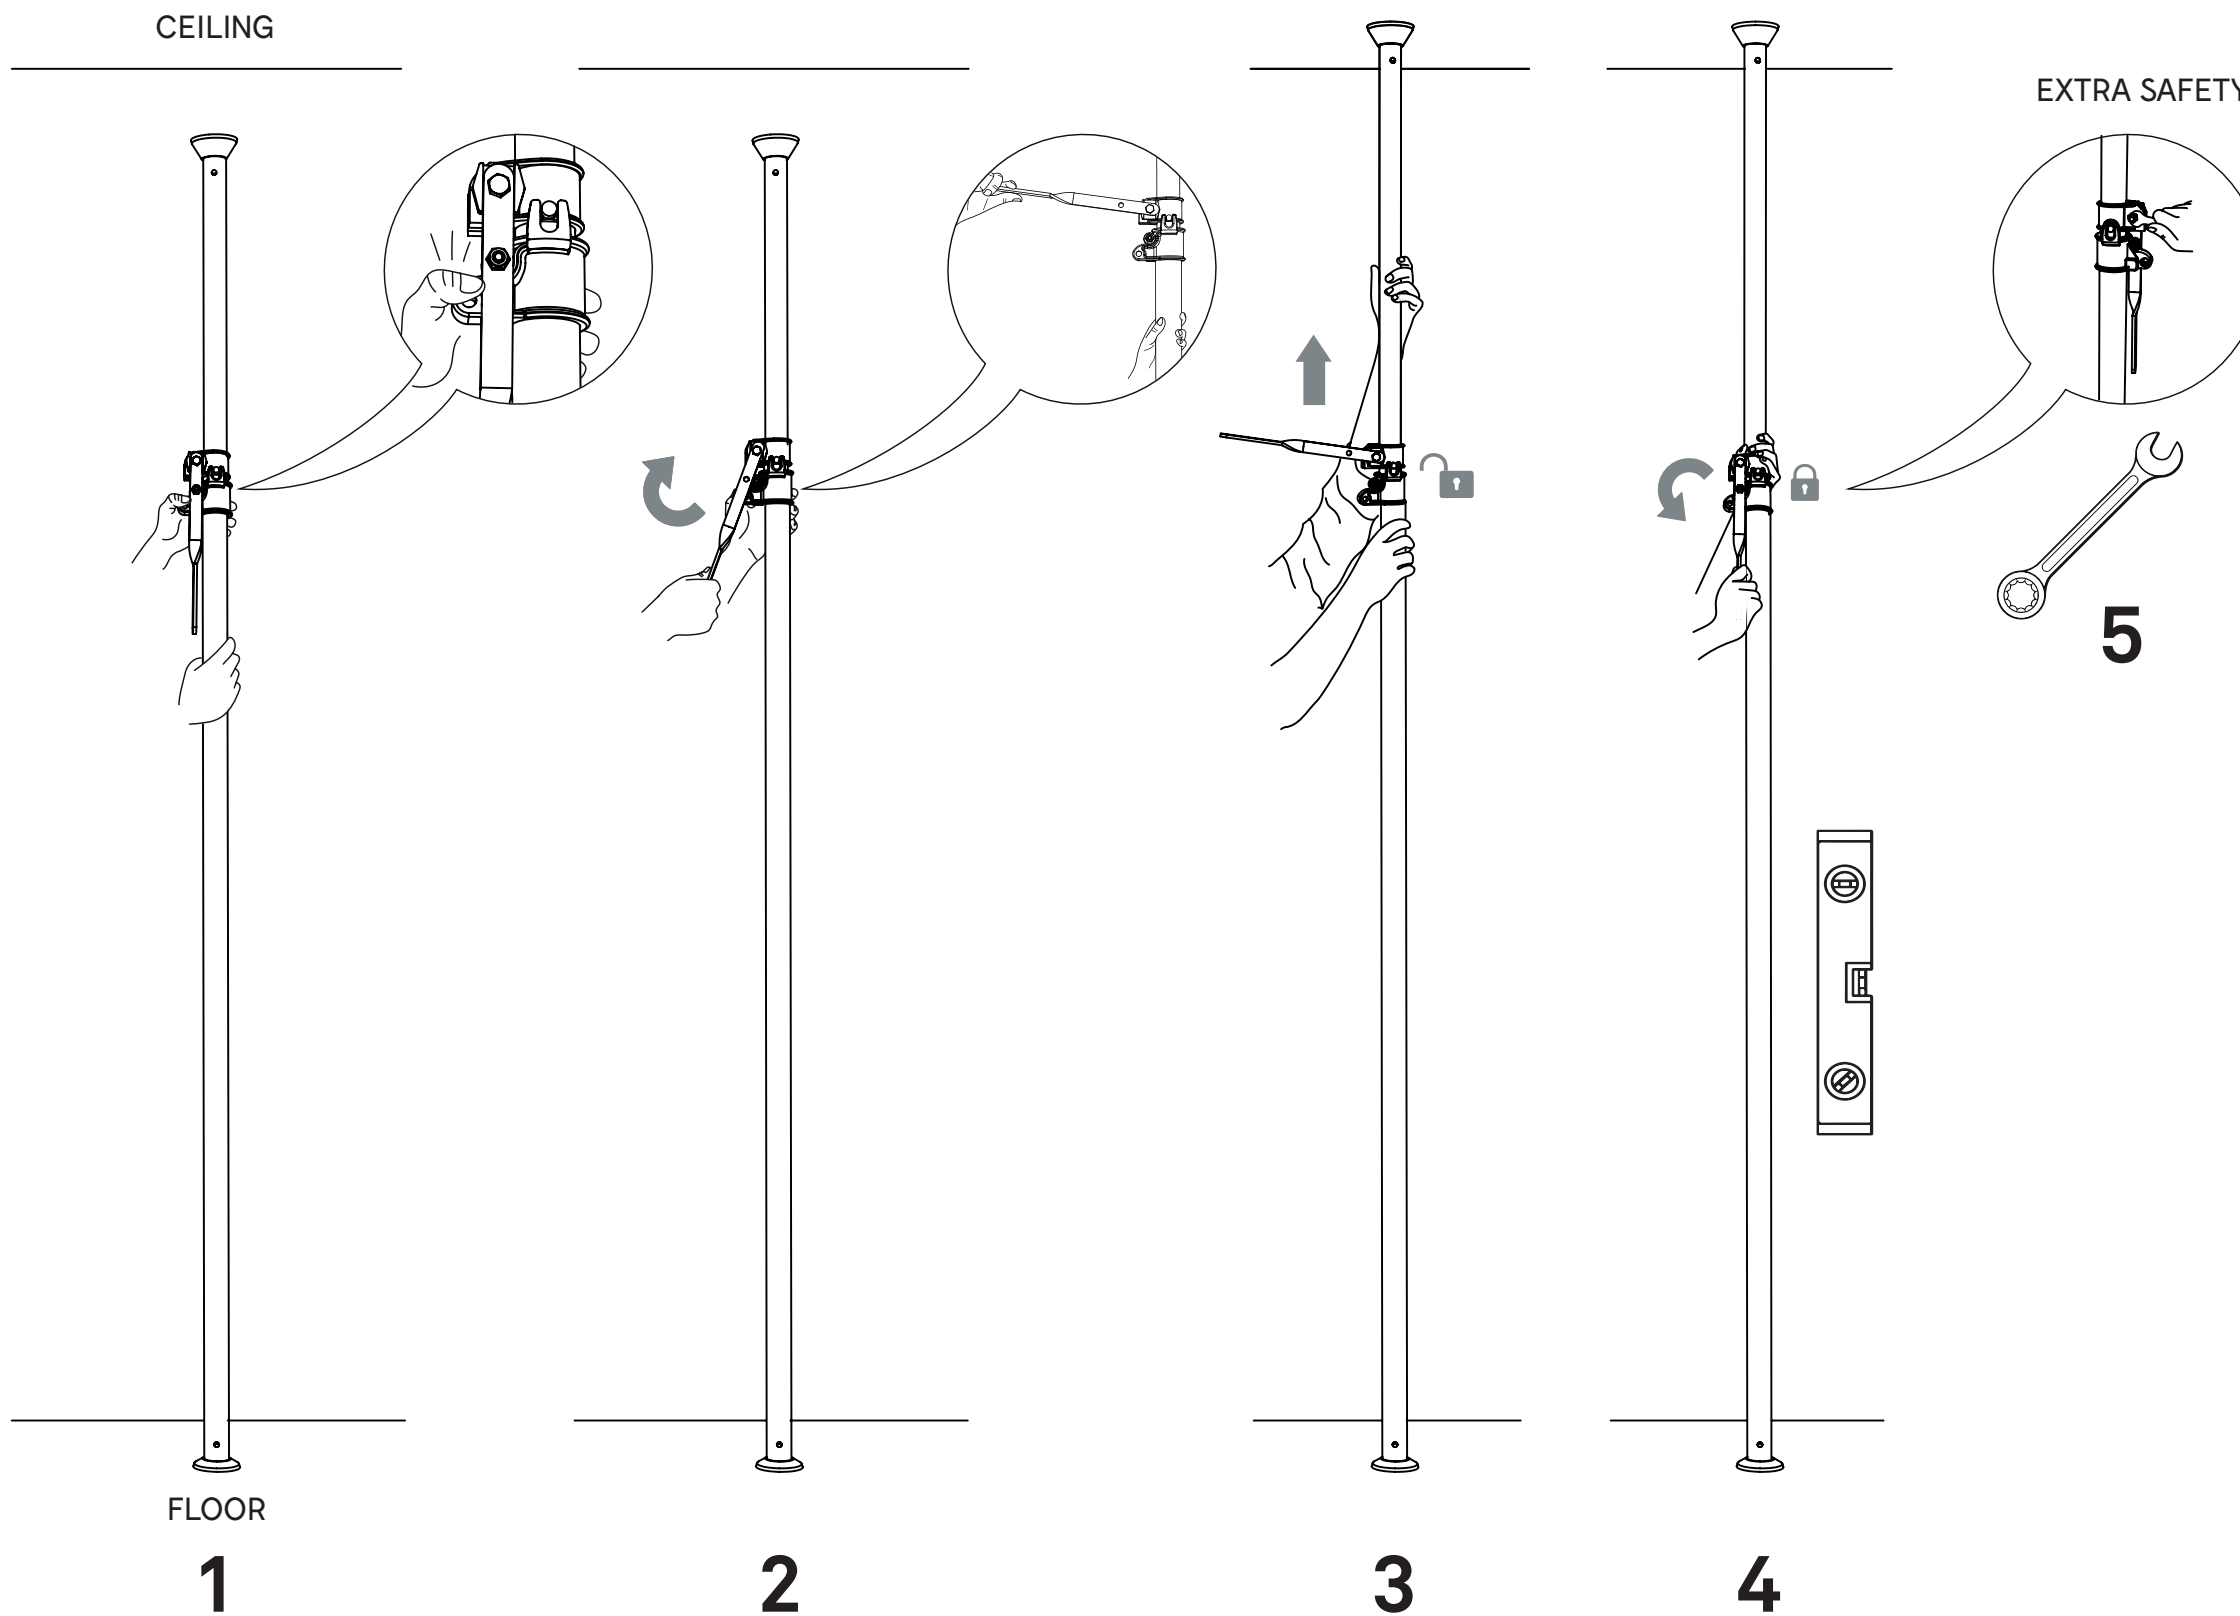

A L U

Tensioned Sanitizing Station Basic + Bin + Tray

Assembly Instructions

A L U

ASSEMBLY INSTRUCTIONS

KIT COMPONENTS

KEC01900006

NECESSARY FOR THE INSTALLATION

(INCLUDED)

A L U

ASSEMBLY INSTRUCTIONS

KIT
ASSEMBLY TIME

30 min

A L U

ASSEMBLY INSTRUCTIONS

TENSIONED AUTOPOLE

MAX LOAD 110 lbs
50 KG

NECESSARY FOR THE INSTALLATION

(INCLUDED)

TENSIONED SANITIZING STATION BASIC

A L U
ASSEMBLY INSTRUCTIONS

**TRASH BIN
ASSEMBLING**

TRAY ASSEMBLING