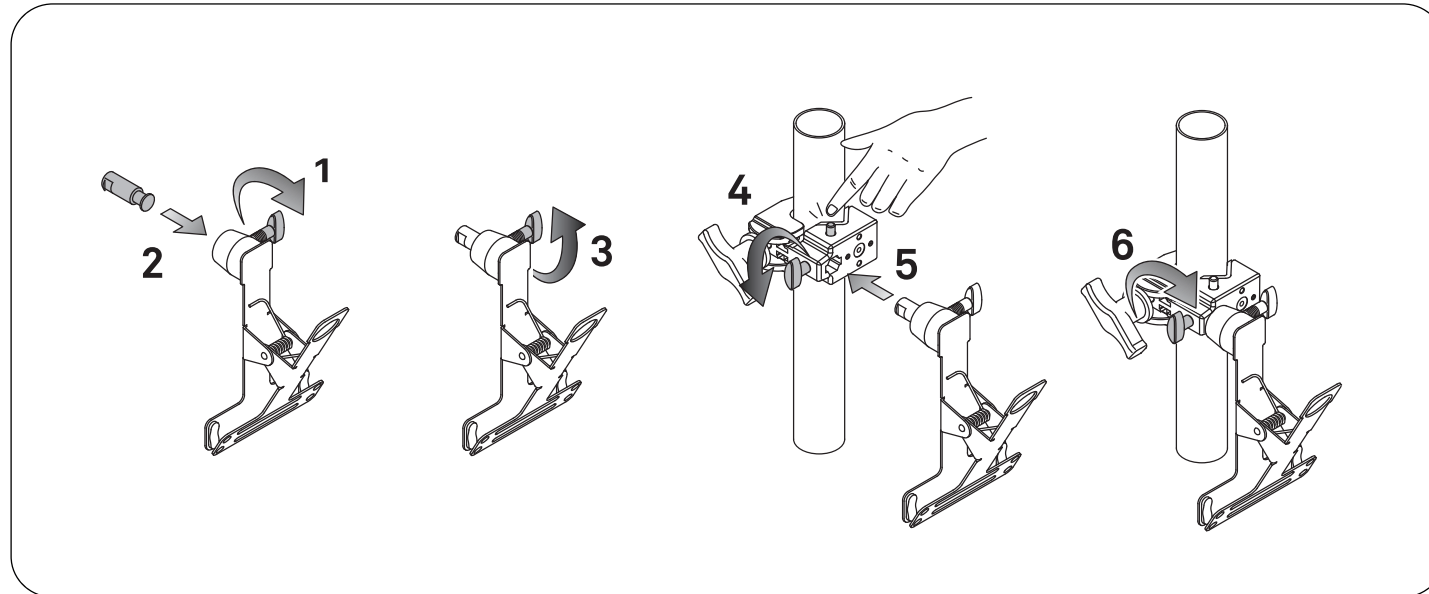

MAX LOAD 110 lbs
50 KG

NECESSARY FOR THE INSTALLATION

(INCLUDED)

TENSIONED SANITIZING STATION BASIC

A L U
ASSEMBLY INSTRUCTIONS

**TRASH BIN
ASSEMBLING**

TRAY ASSEMBLING