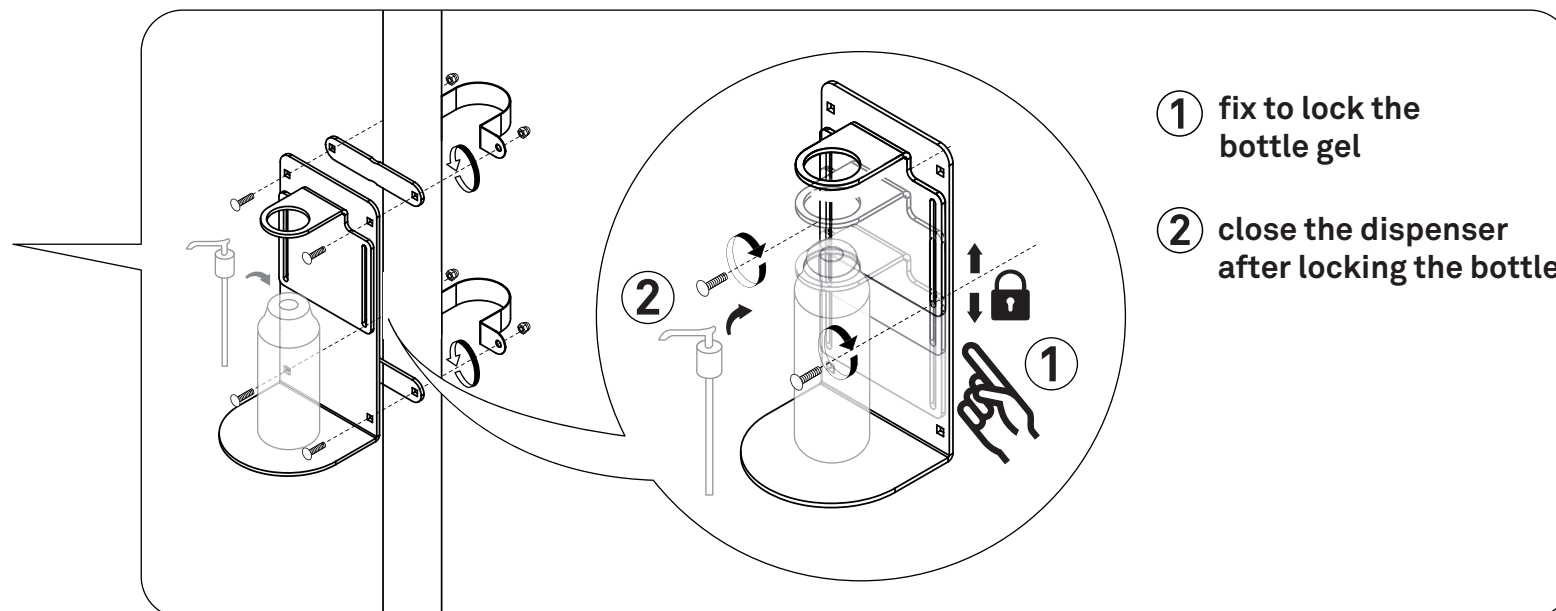

MAX LOAD 110 lbs
50 KG

NECESSARY FOR THE INSTALLATION

(INCLUDED)

TENSIONED SANITIZING STATION BASIC

A L U
ASSEMBLY INSTRUCTIONS

**TRASH BIN
ASSEMBLING**

TRAY ASSEMBLING