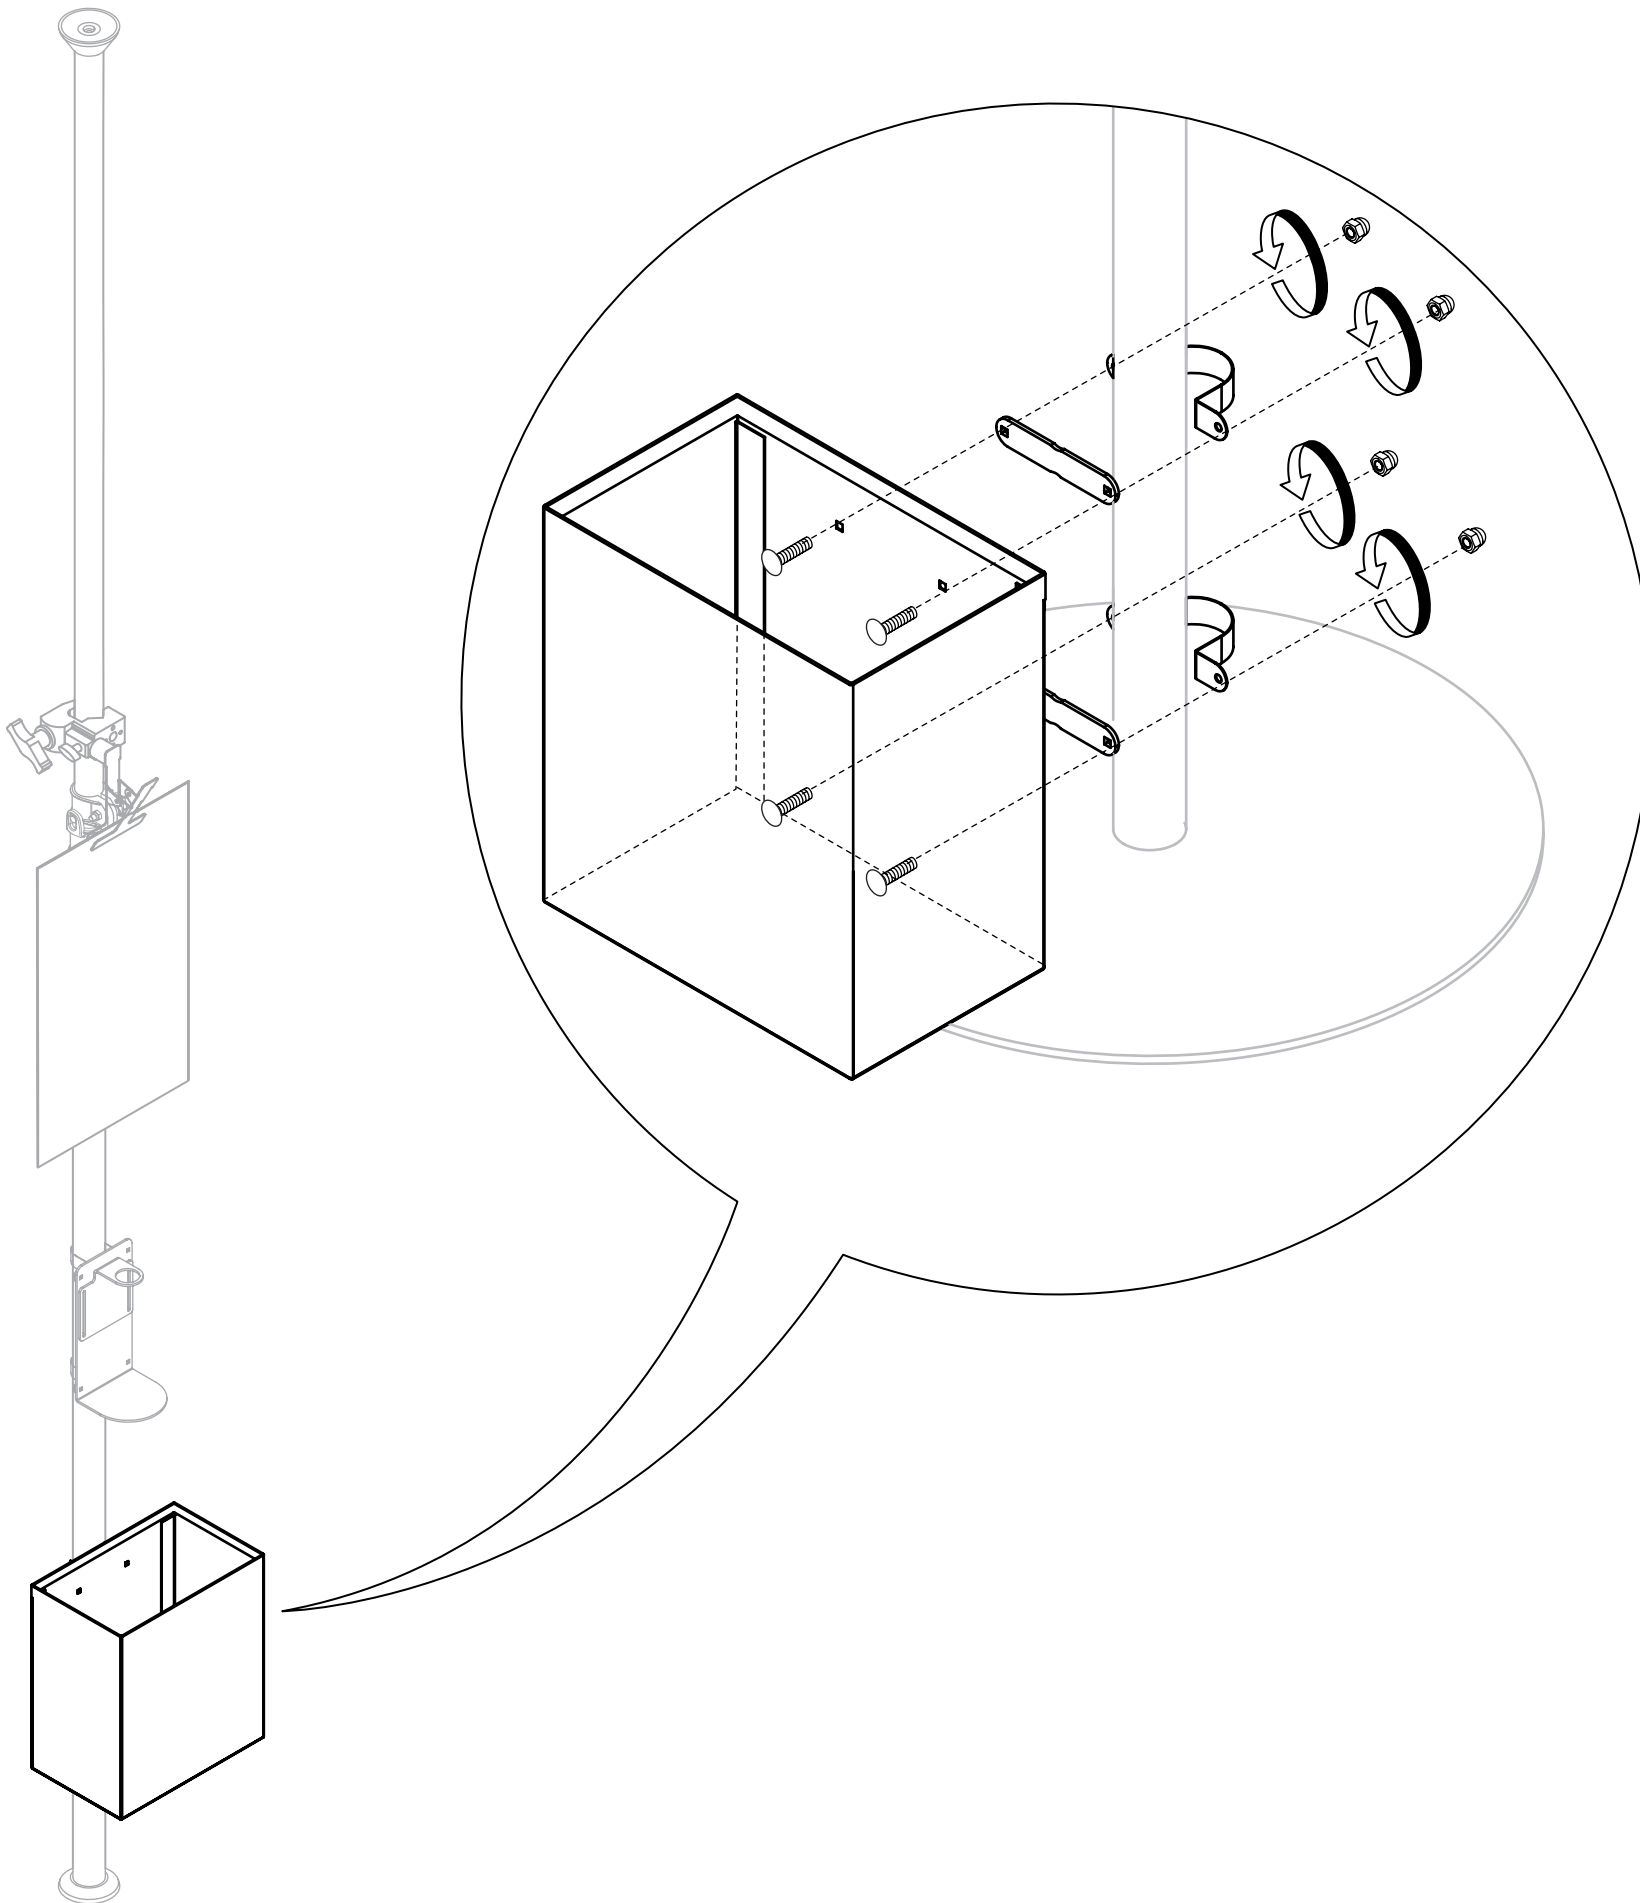

A L U

Tensioned Sanitizing Station Basic + Bin + Tray

Assembly Instructions

A L U

ASSEMBLY INSTRUCTIONS

KIT COMPONENTS

KEC01900006

NECESSARY FOR THE INSTALLATION

MAX LOAD 110 lbs
50 KG

NECESSARY FOR THE INSTALLATION

(INCLUDED)

TENSIONED SANITIZING STATION BASIC

A L U
ASSEMBLY INSTRUCTIONS

**TRASH BIN
ASSEMBLING**

TRAY ASSEMBLING