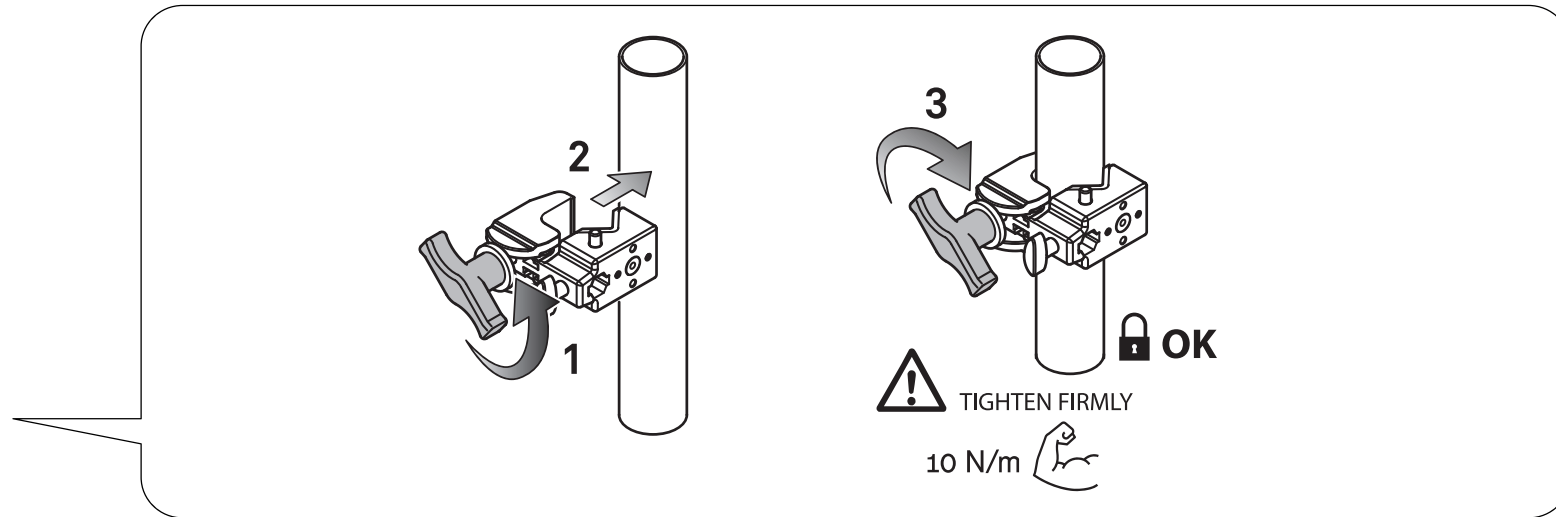

MAX LOAD 110 lbs
50 KG

NECESSARY FOR THE INSTALLATION

(INCLUDED)

TENSIONED SANITIZING STATION BASIC

A L U
ASSEMBLY INSTRUCTIONS

**TRASH BIN
ASSEMBLING**

TRAY ASSEMBLING