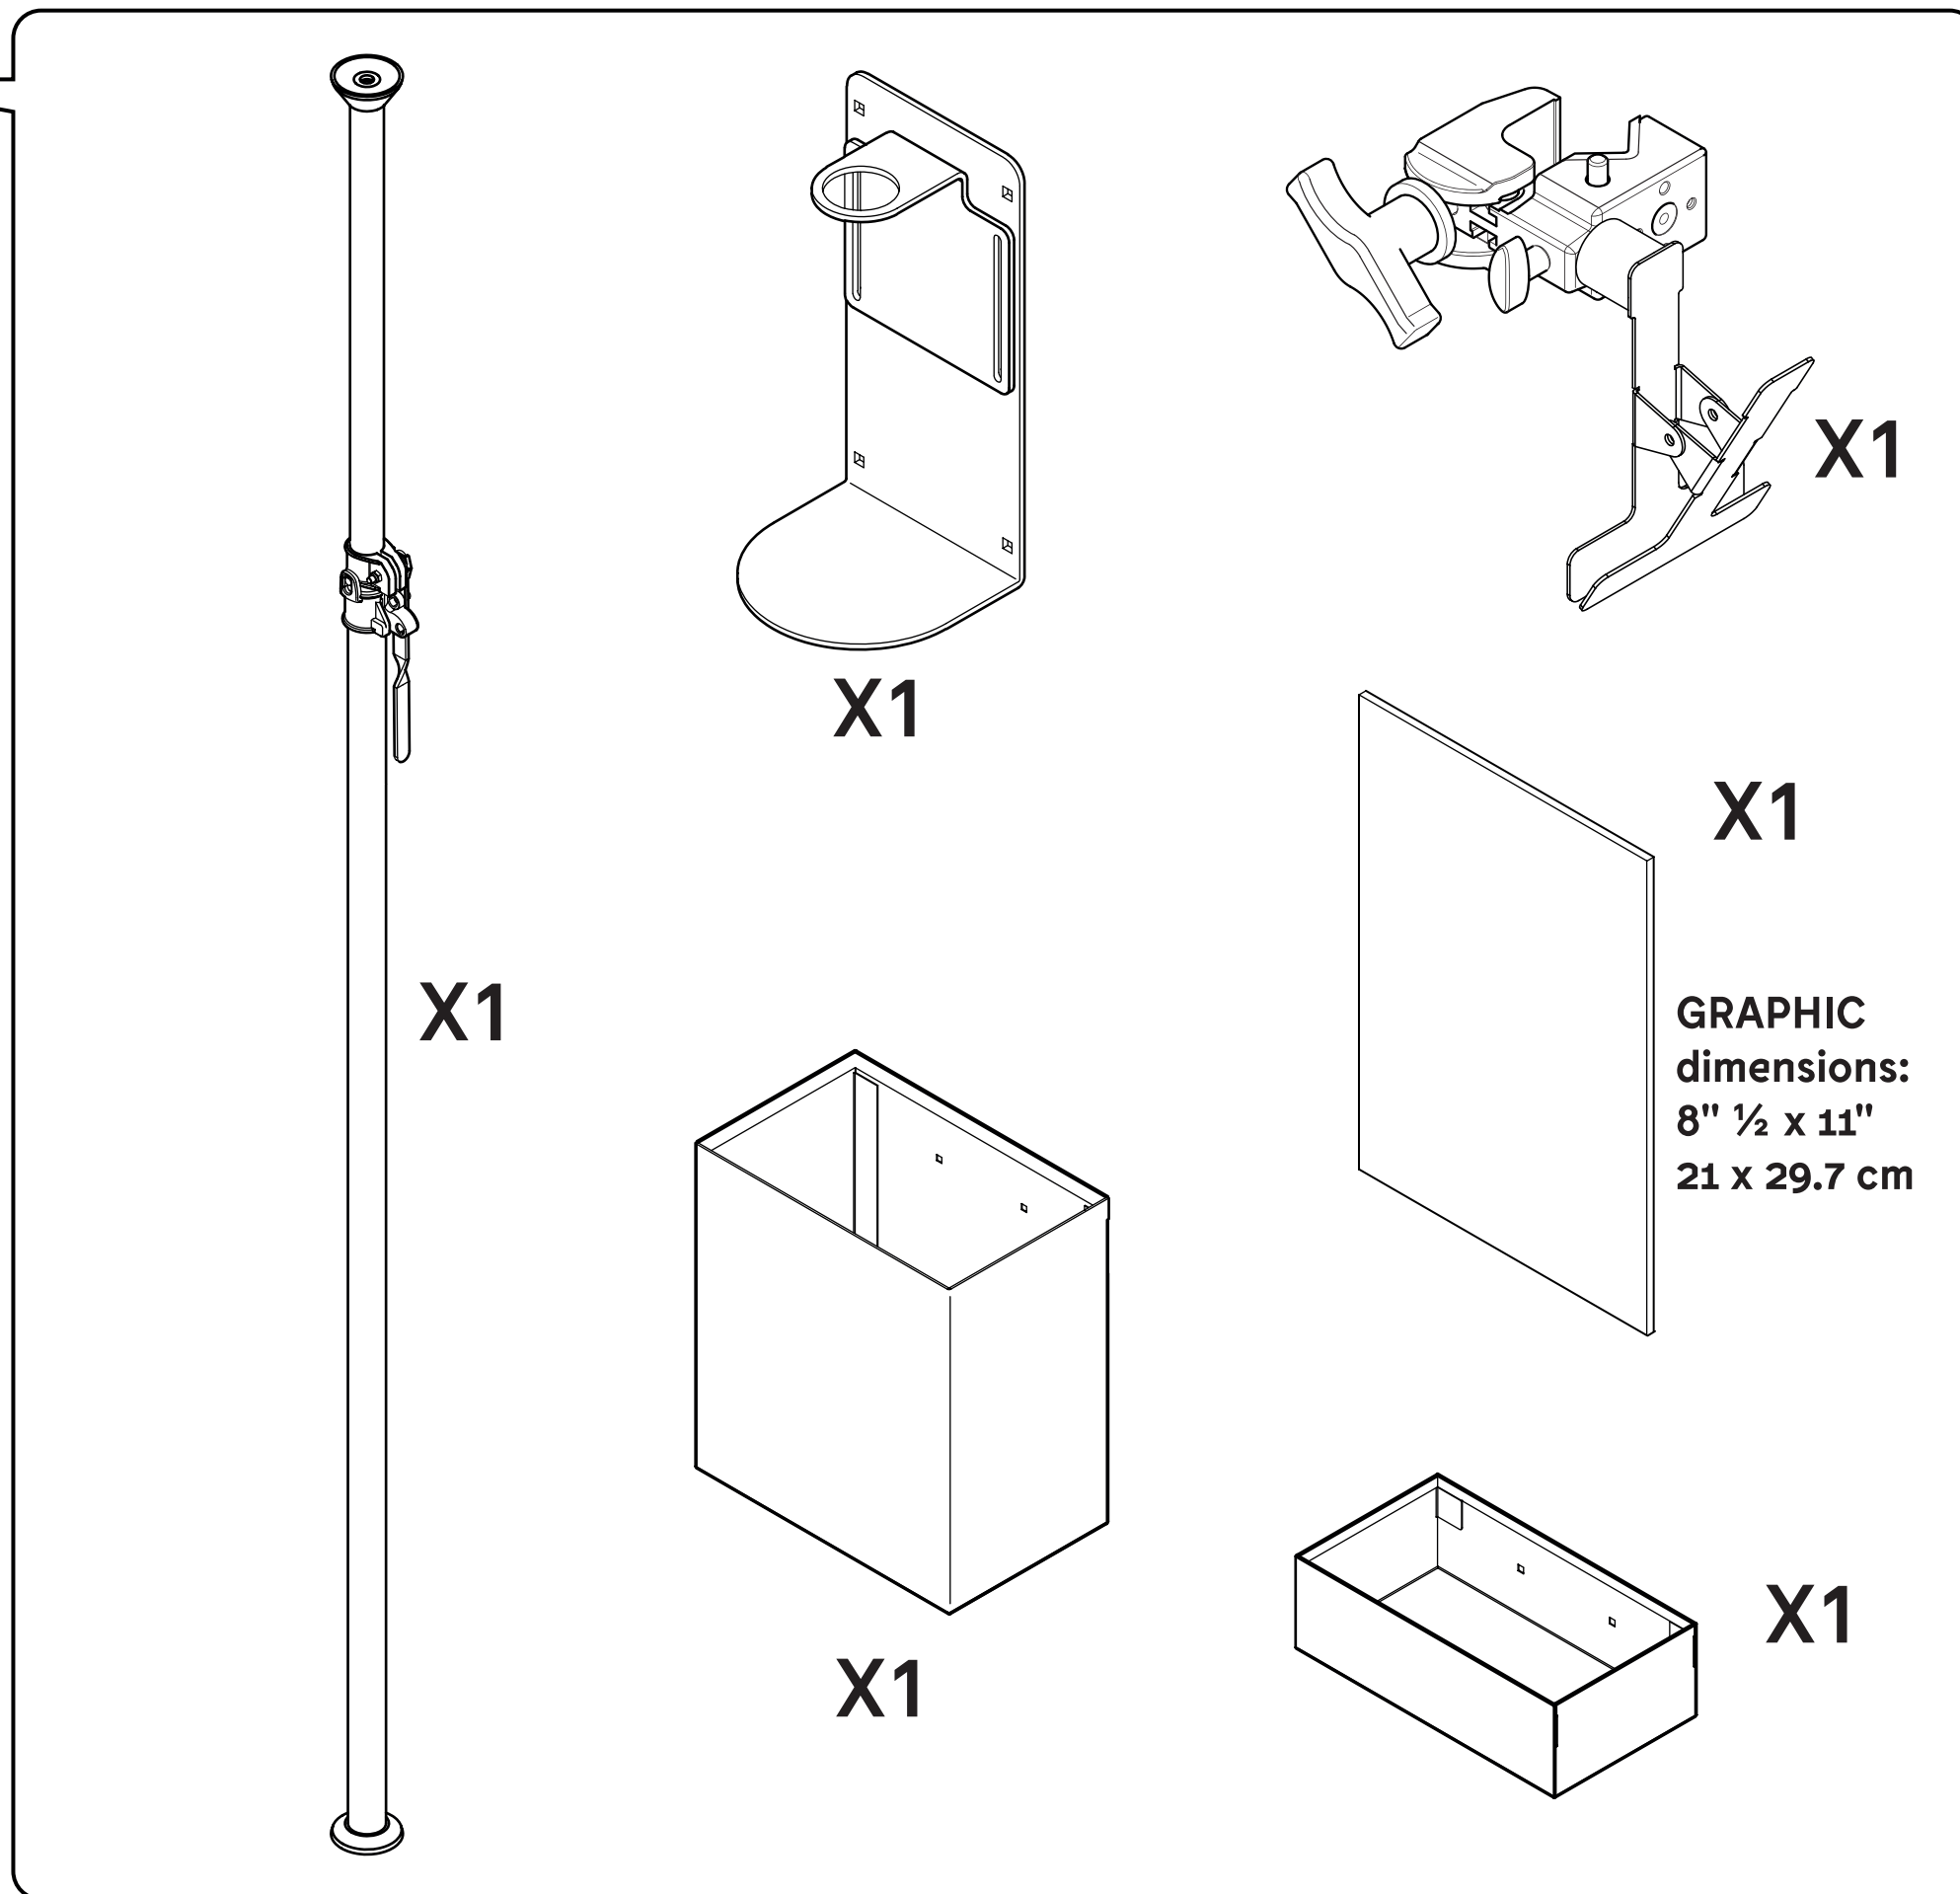

A L U

Tensioned Sanitizing Station Basic + Bin + Tray

Assembly Instructions

A L U

ASSEMBLY INSTRUCTIONS

KIT COMPONENTS

KEC01900006

NECESSARY FOR THE INSTALLATION

(INCLUDED)

A L U

ASSEMBLY INSTRUCTIONS

KIT
ASSEMBLY TIME

30 min

A L U

ASSEMBLY INSTRUCTIONS

TENSIONED AUTOPOLE

MAX LOAD 110 lbs
50 KG

NECESSARY FOR THE INSTALLATION

(INCLUDED)

TENSIONED SANITIZING STATION BASIC

A L U
ASSEMBLY INSTRUCTIONS

**TRASH BIN
ASSEMBLING**

TRAY ASSEMBLING