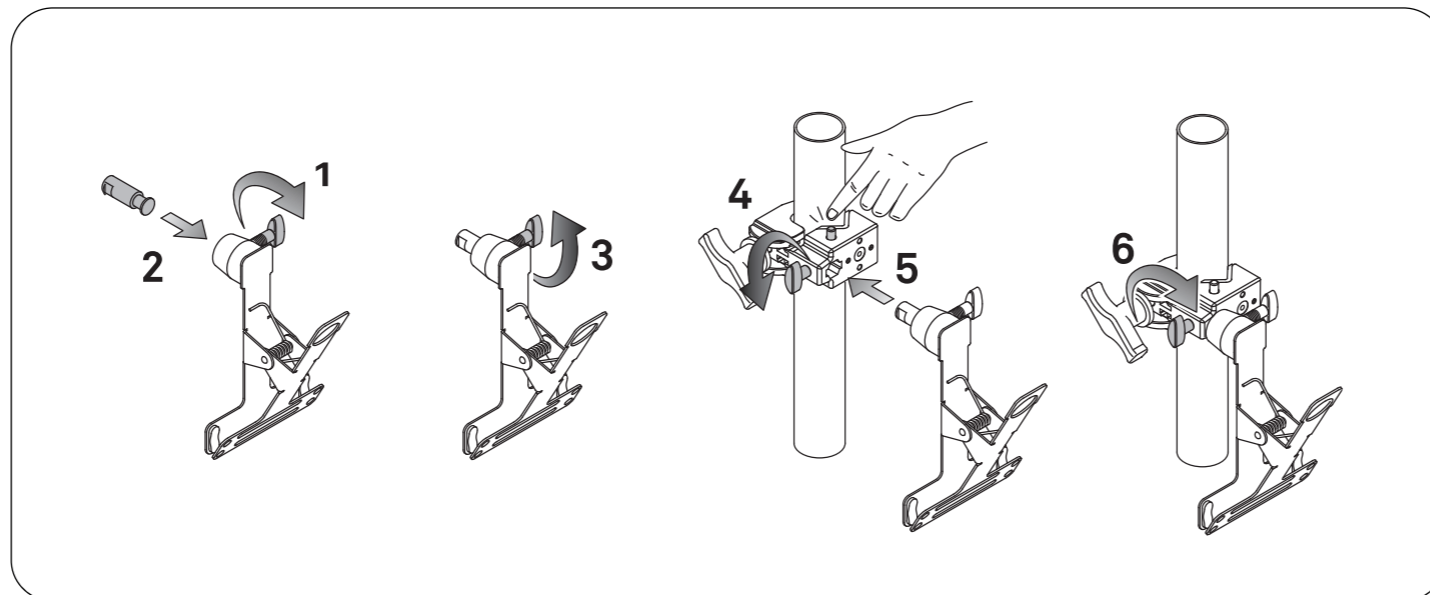

MAX LOAD 110 lbs
50 KG

NECESSARY FOR THE INSTALLATION

(INCLUDED)

TENSIONED SANITIZING STATION BASIC

A L U
ASSEMBLY INSTRUCTIONS

**TRASH BIN
ASSEMBLING**