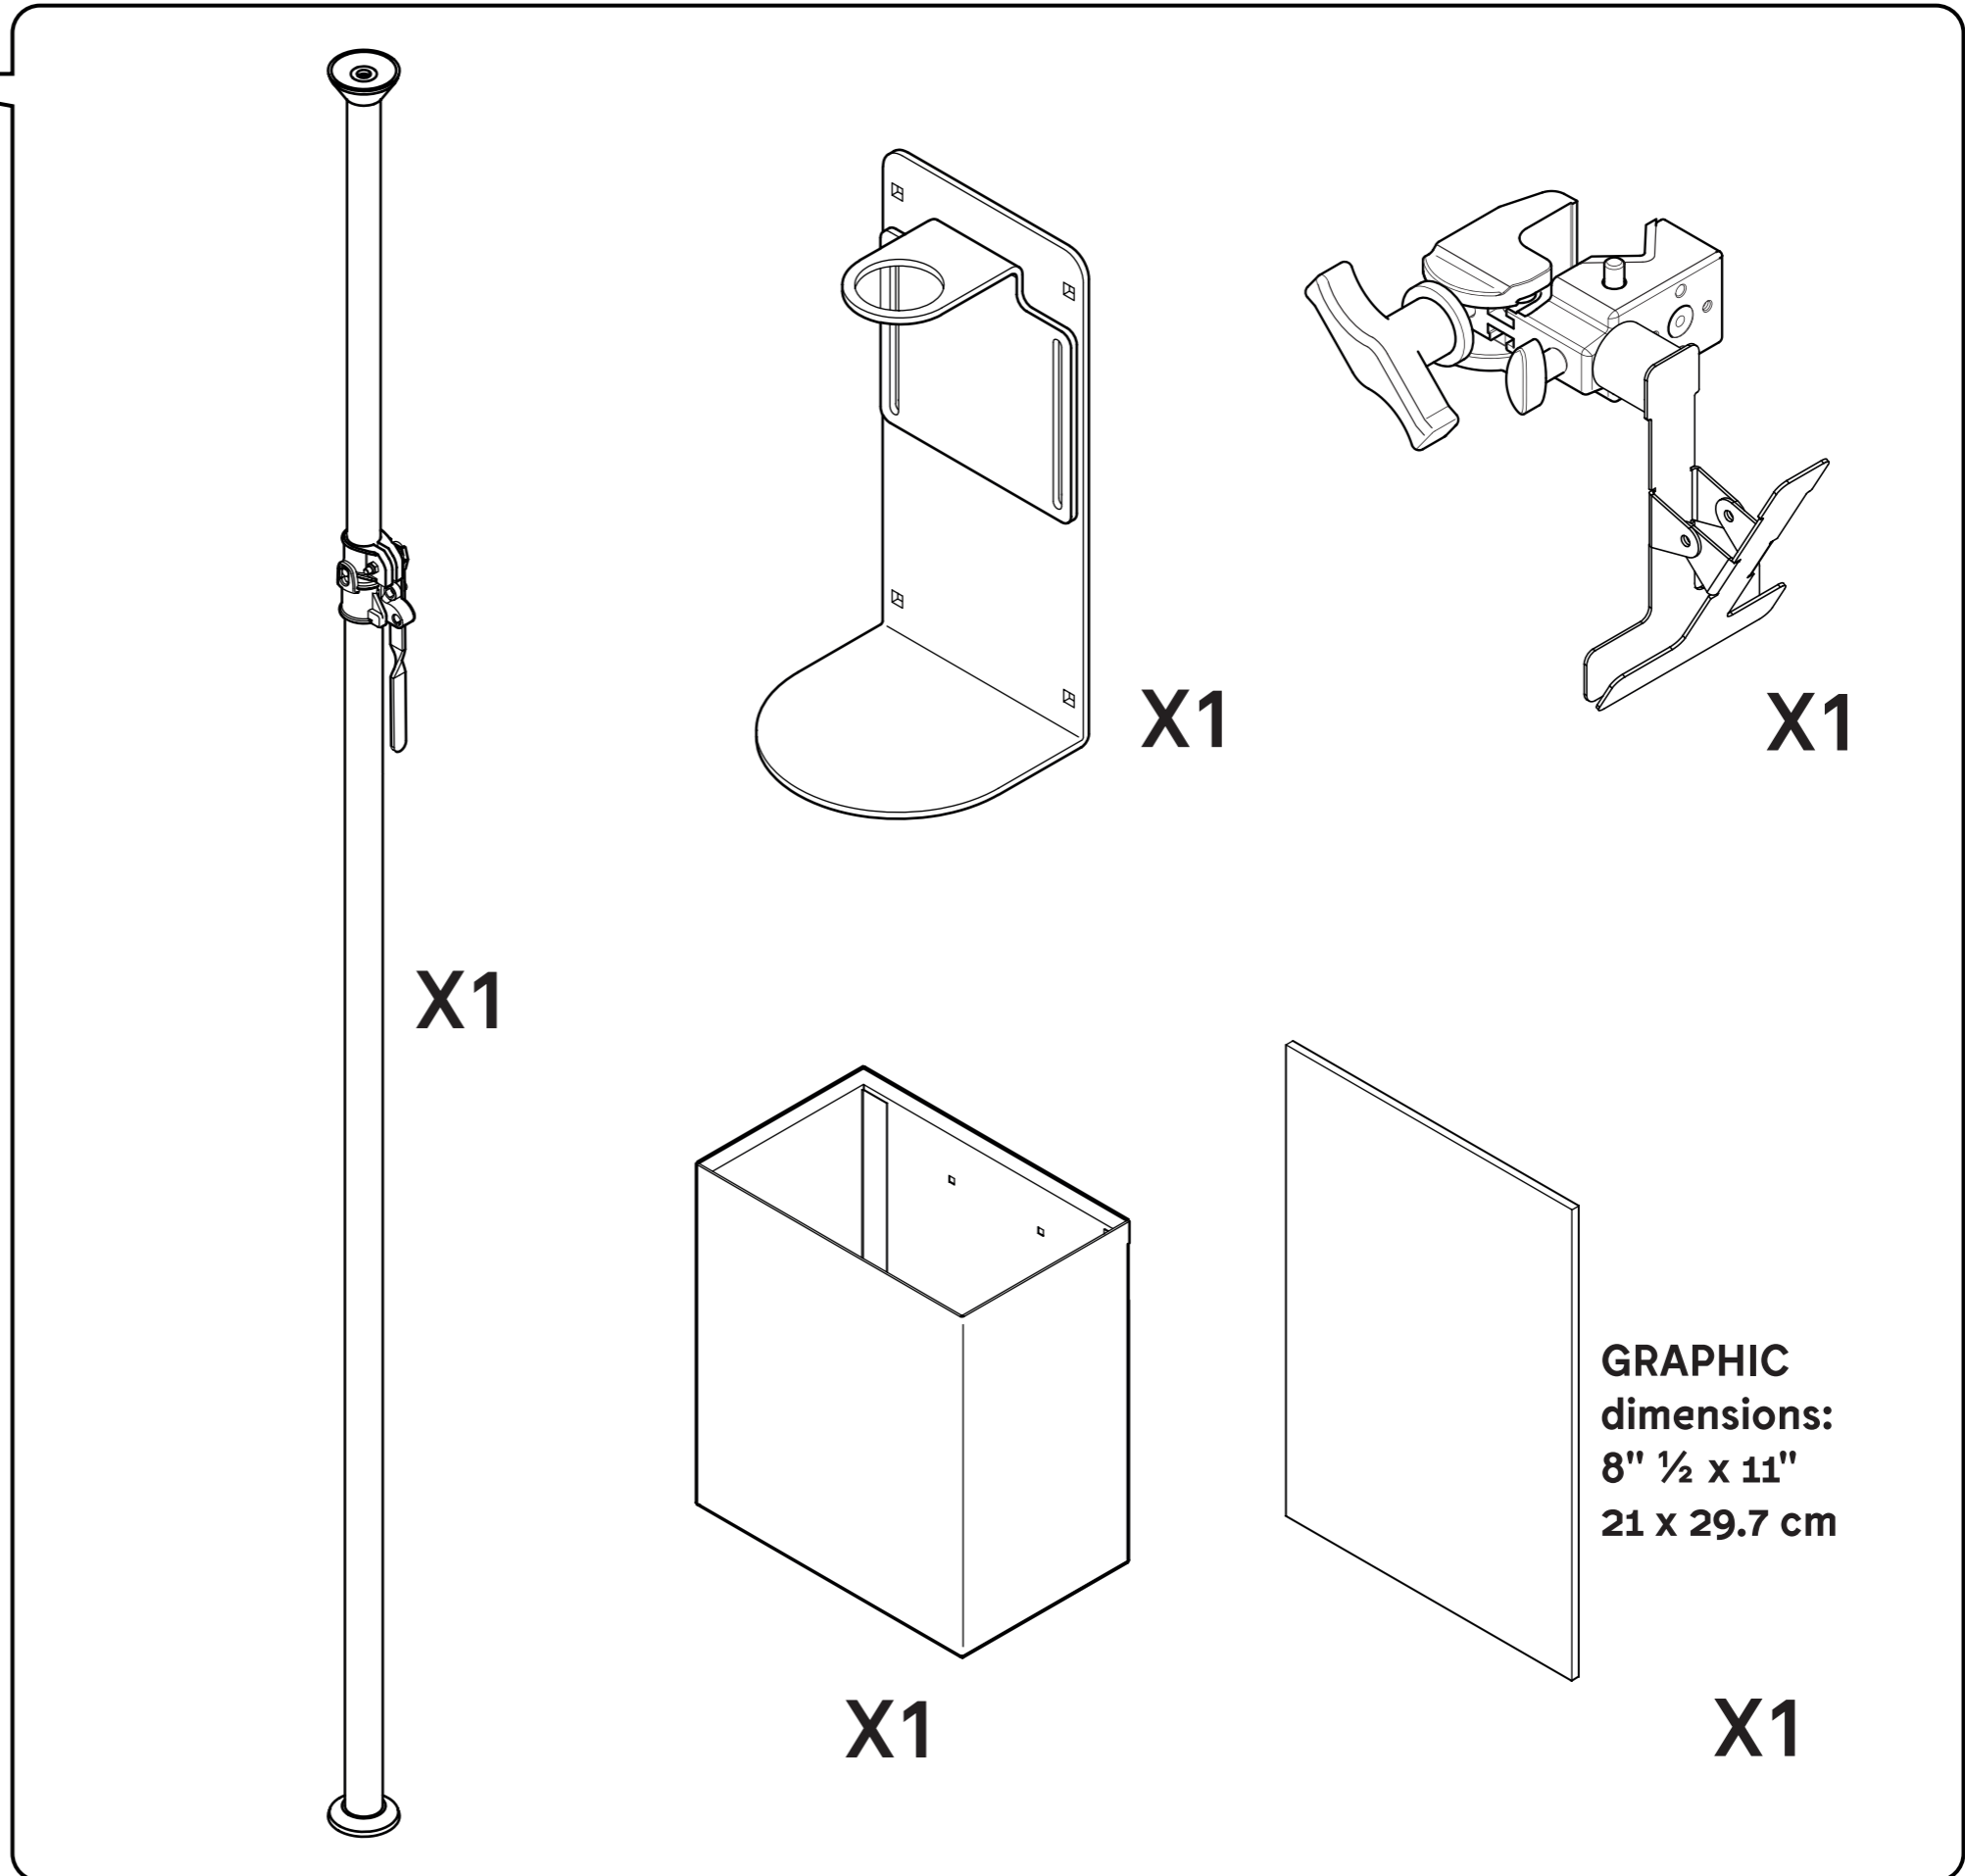

A L U

Tensioned Sanitizing Station Basic + Bin

Assembly Instructions

A L U

ASSEMBLY INSTRUCTIONS

KIT COMPONENTS

KEC01900005

NECESSARY FOR THE INSTALLATION

(INCLUDED)

A L U

ASSEMBLY INSTRUCTIONS

KIT
ASSEMBLY TIME

25/30 min

A L U

ASSEMBLY INSTRUCTIONS

TENSIONED AUTOPOLE

MAX LOAD 110 lbs
50 KG

NECESSARY FOR THE INSTALLATION

(INCLUDED)

TENSIONED SANITIZING STATION BASIC

A L U
ASSEMBLY INSTRUCTIONS

**TRASH BIN
ASSEMBLING**