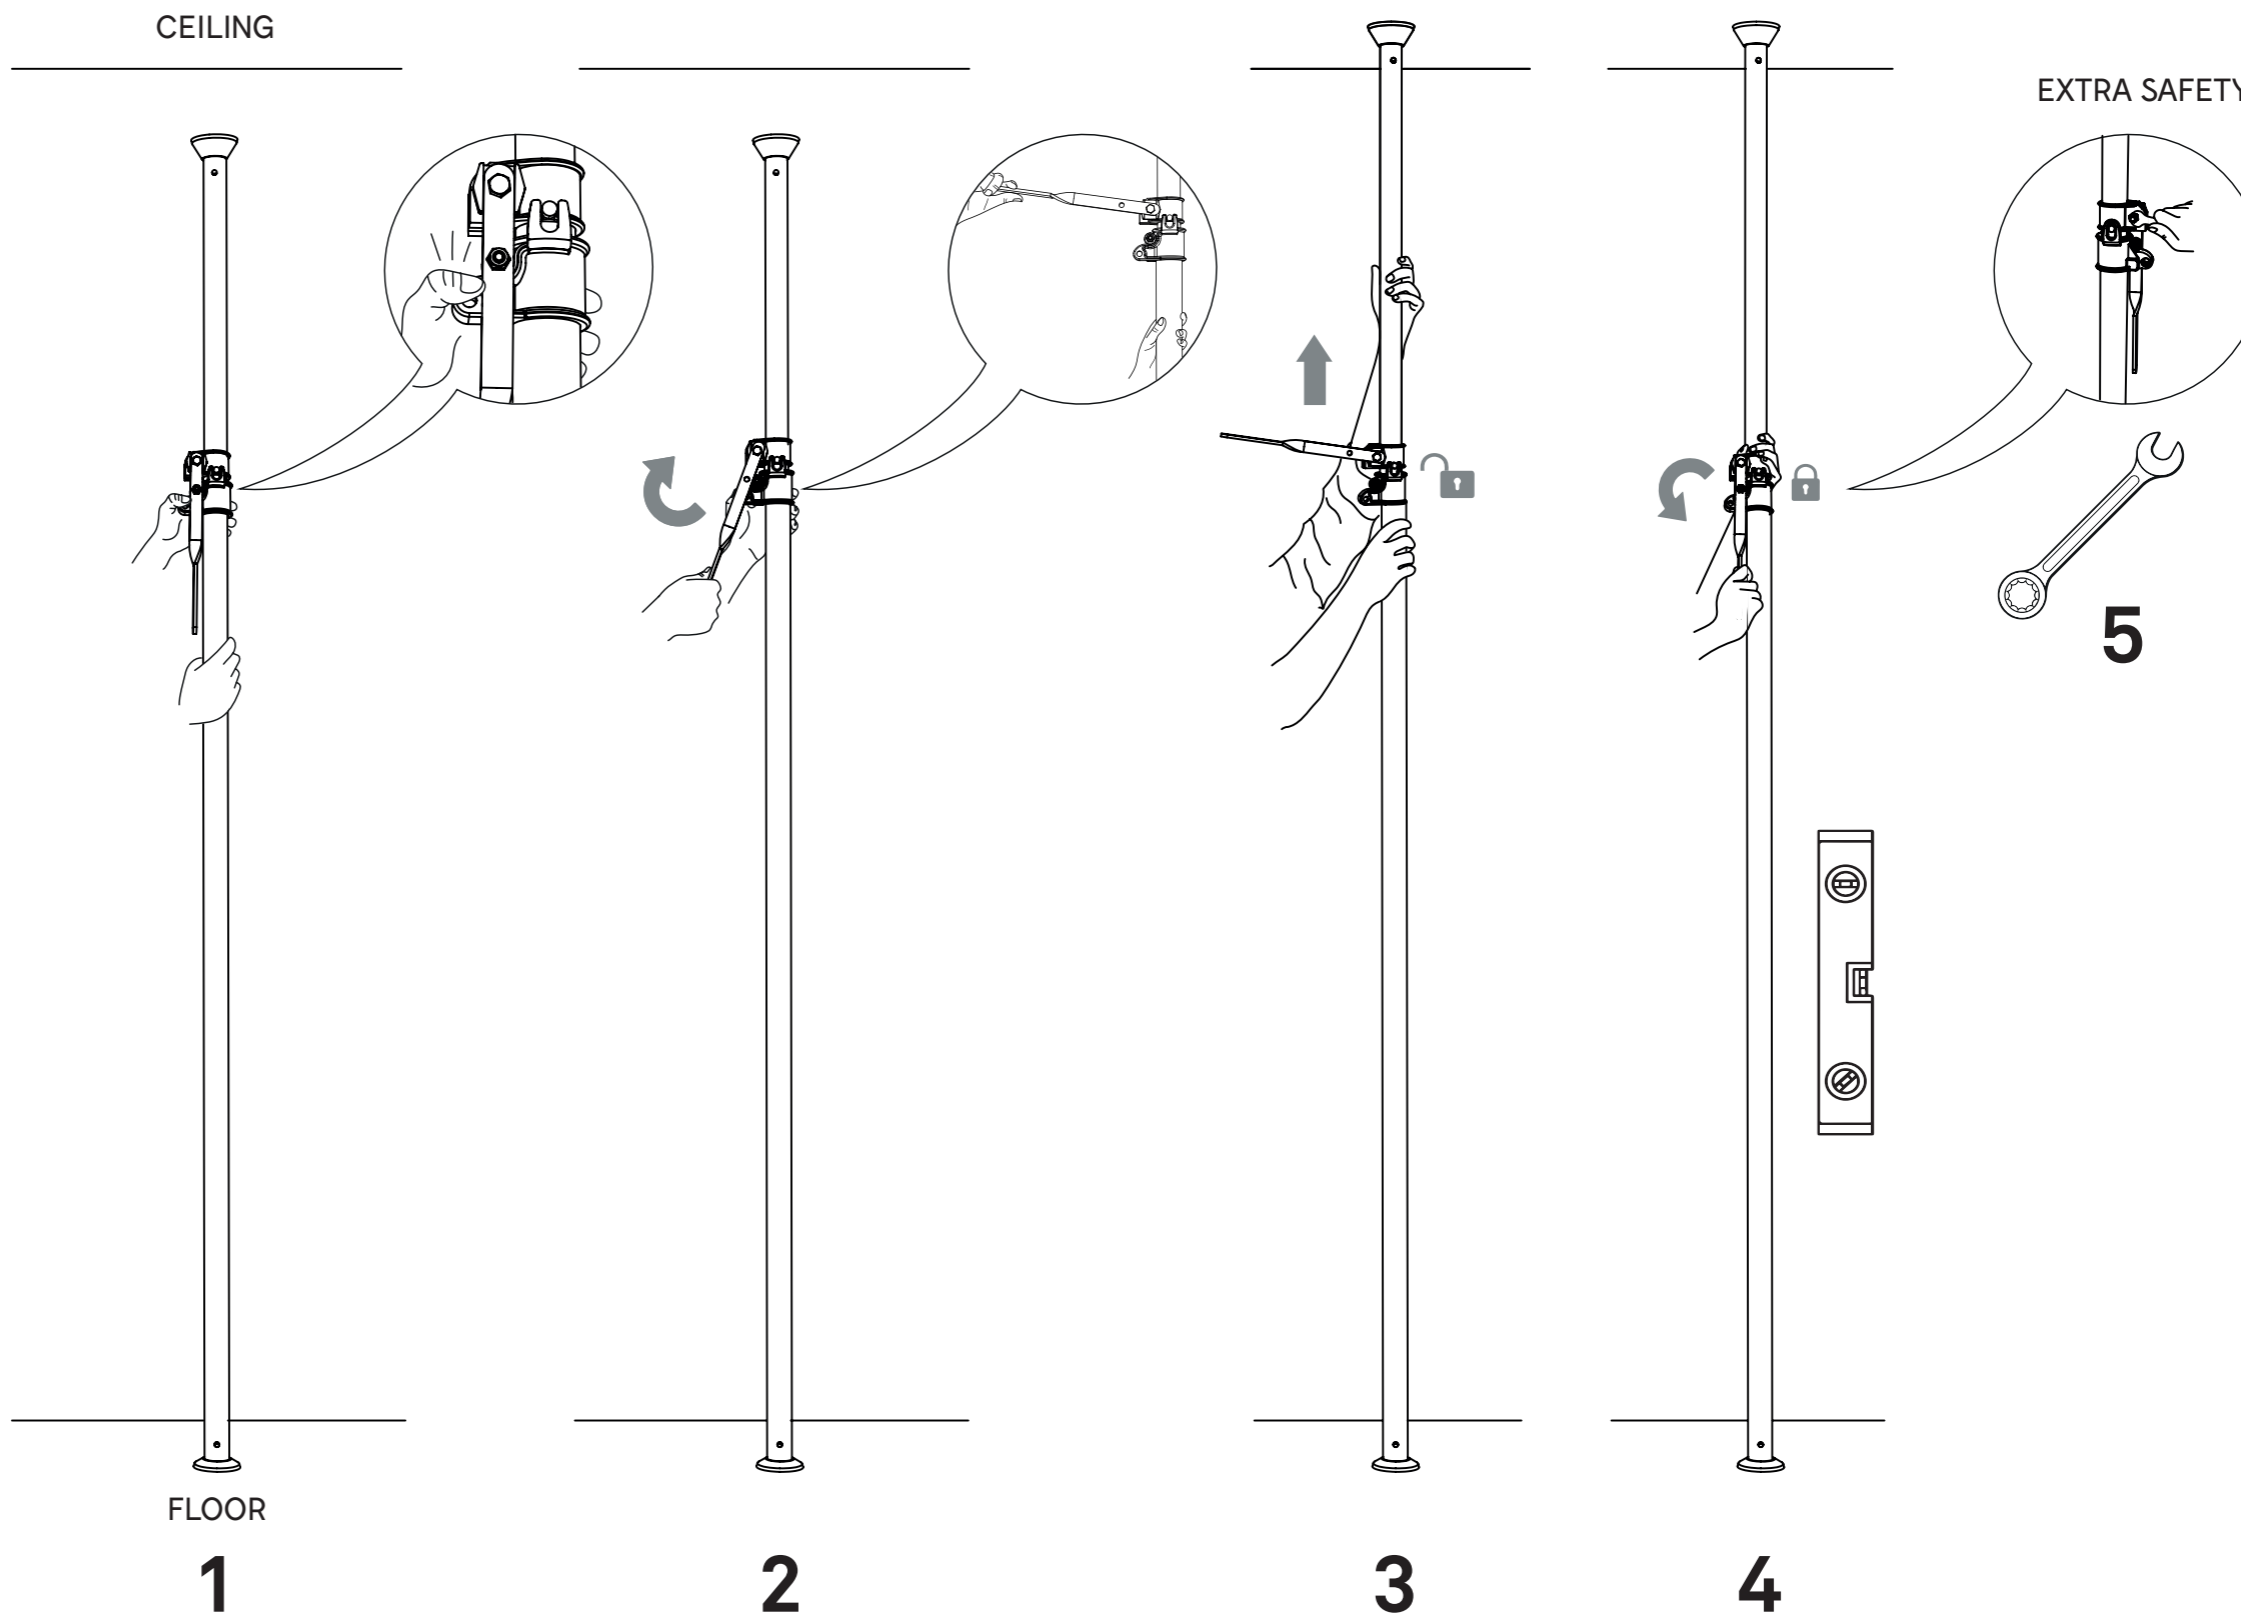

A L U

Tensioned Sanitizing Station Basic + Bin

Assembly Instructions

A L U

ASSEMBLY INSTRUCTIONS

KIT COMPONENTS

KEC01900005

NECESSARY FOR THE INSTALLATION

(INCLUDED)

A L U

ASSEMBLY INSTRUCTIONS

KIT
ASSEMBLY TIME

25/30 min

A L U

ASSEMBLY INSTRUCTIONS

TENSIONED AUTOPOLE

MAX LOAD 110 lbs
50 KG

NECESSARY FOR THE INSTALLATION

(INCLUDED)

TENSIONED SANITIZING STATION BASIC

A L U
ASSEMBLY INSTRUCTIONS

**TRASH BIN
ASSEMBLING**