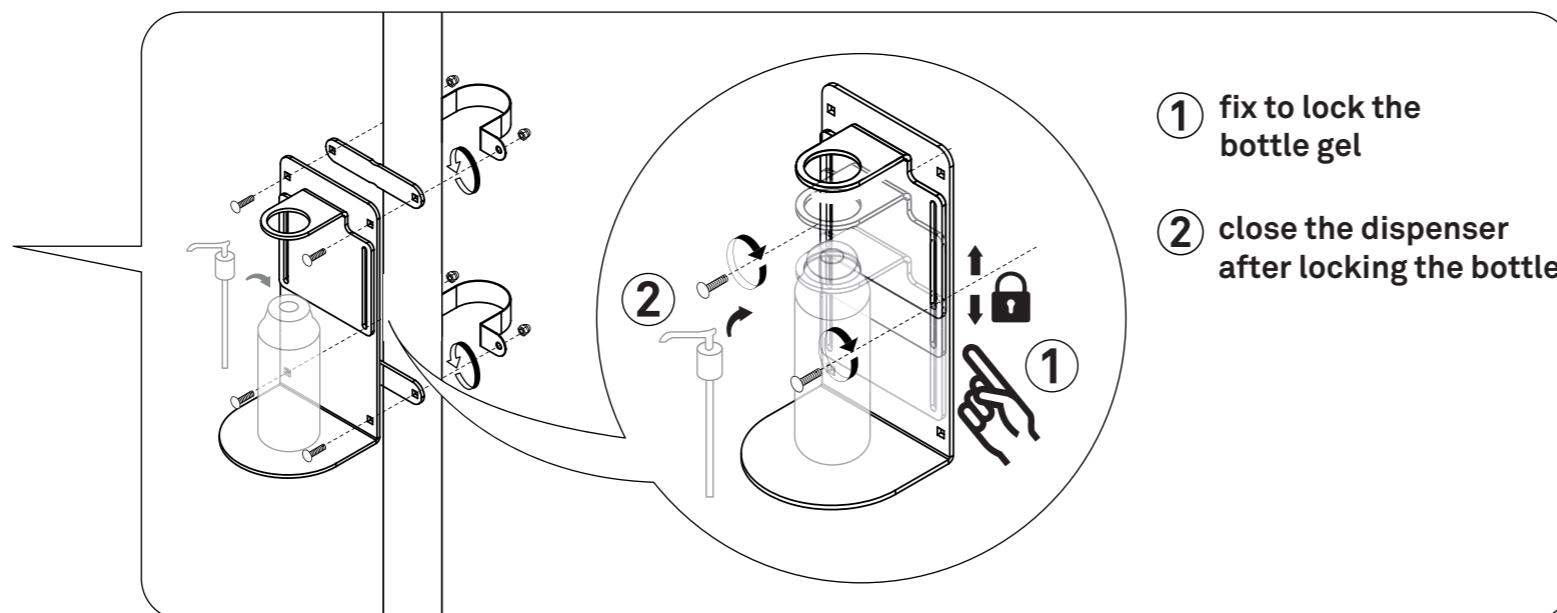

MAX LOAD 110 lbs
50 KG

NECESSARY FOR THE INSTALLATION

(INCLUDED)

TENSIONED SANITIZING STATION BASIC

A L U
ASSEMBLY INSTRUCTIONS

**TRASH BIN
ASSEMBLING**