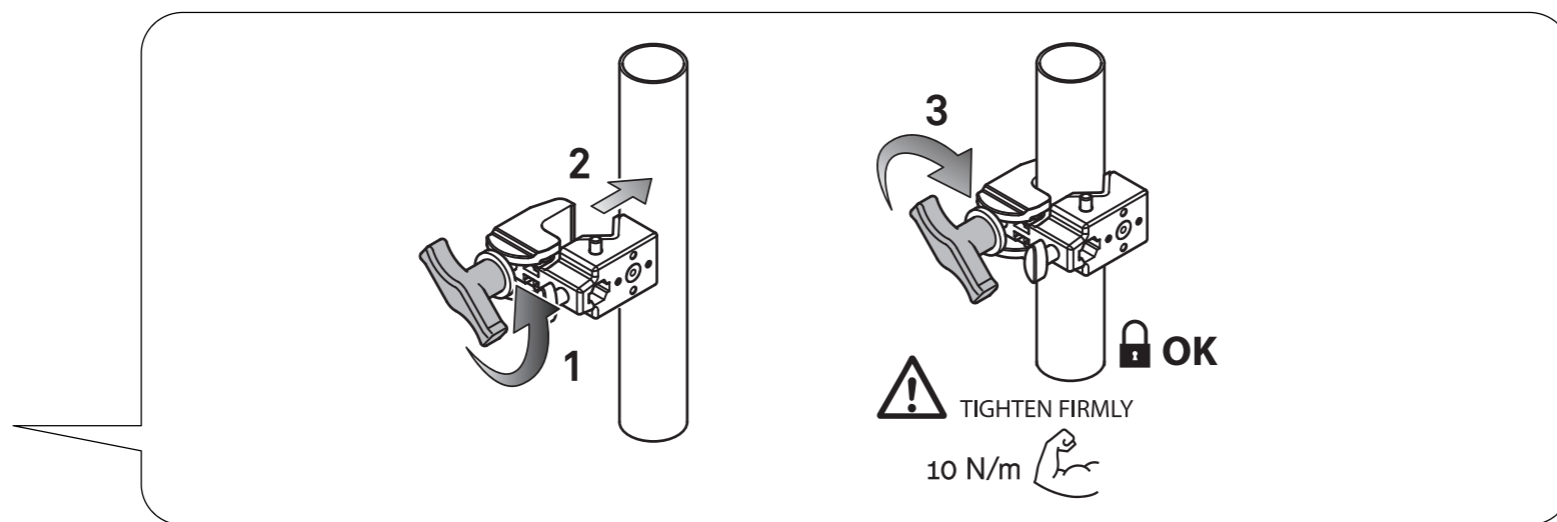

MAX LOAD 110 lbs
50 KG

NECESSARY FOR THE INSTALLATION

(INCLUDED)

TENSIONED SANITIZING STATION BASIC

A L U
ASSEMBLY INSTRUCTIONS

**TRASH BIN
ASSEMBLING**