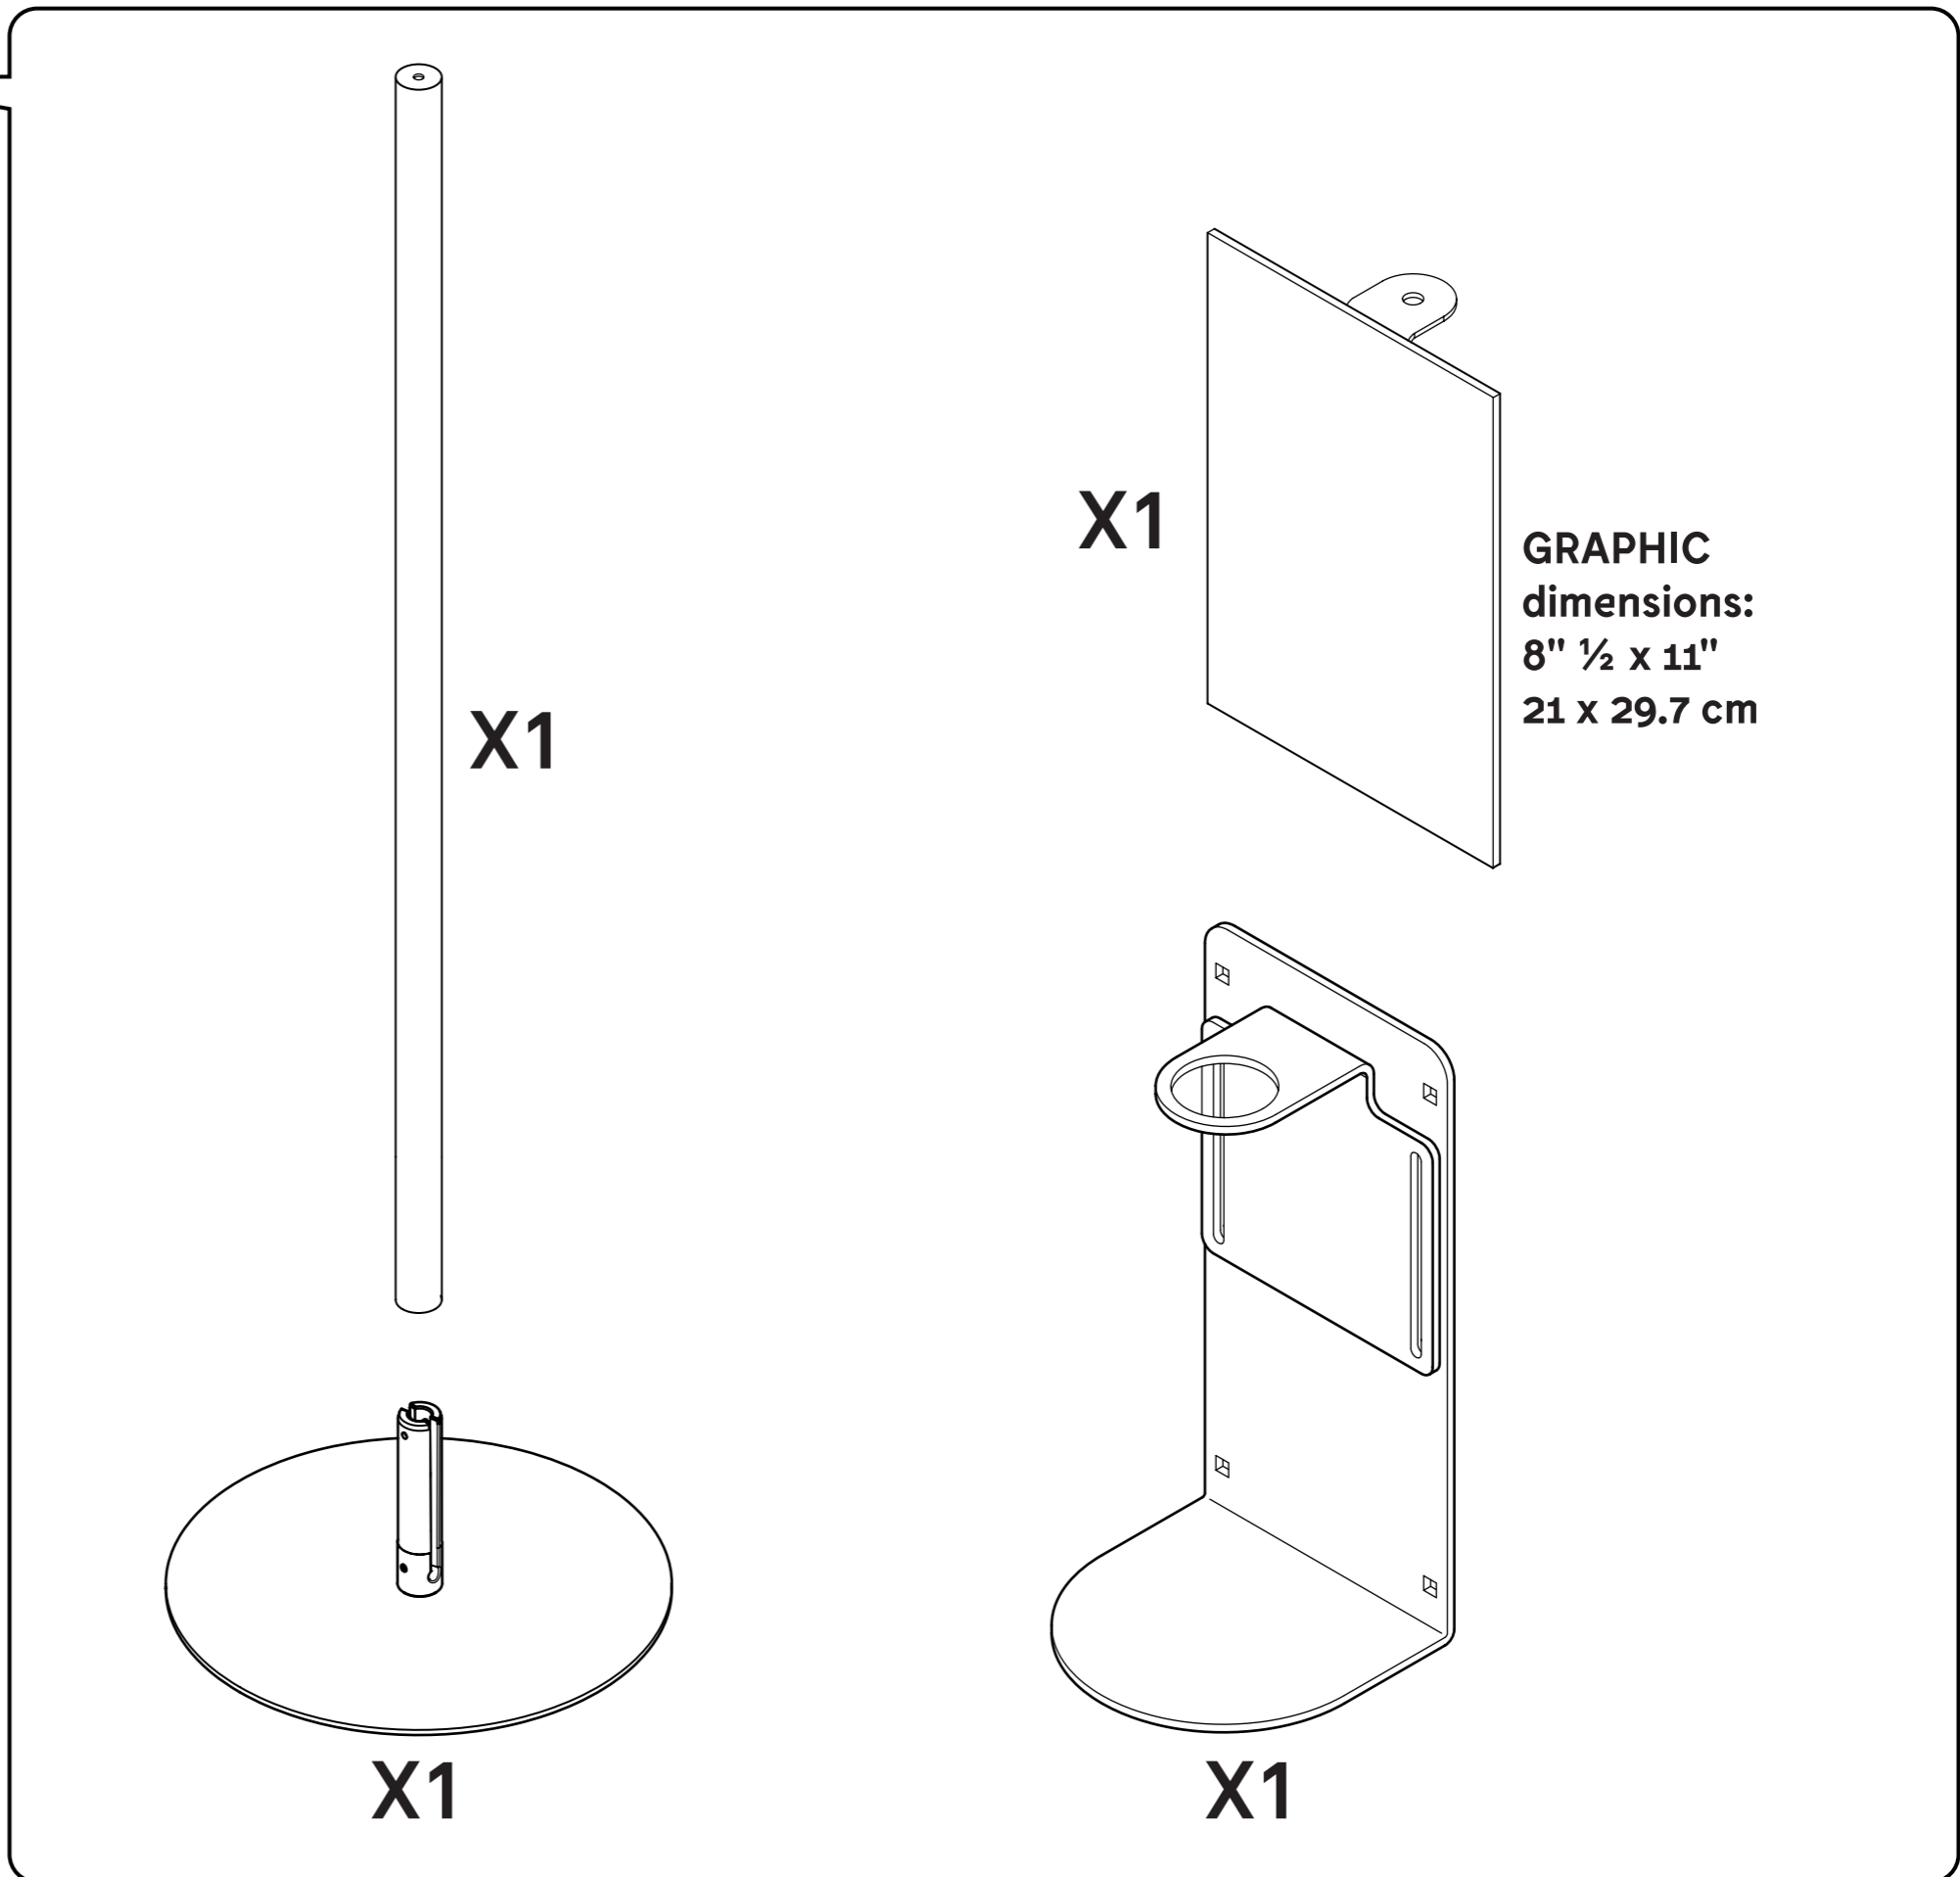

A L U

Sanitizing Station Basic

Assembly Instructions

A L U
ASSEMBLY INSTRUCTIONS

KIT COMPONENTS

KEC01900001

**NECESSARY FOR THE
INSTALLATION**

TOOLS INCLUDED

4 mm 6 mm

A L U
ASSEMBLY INSTRUCTIONS

KIT
ASSEMBLY TIME

30 min

SANITIZING STATION BASIC