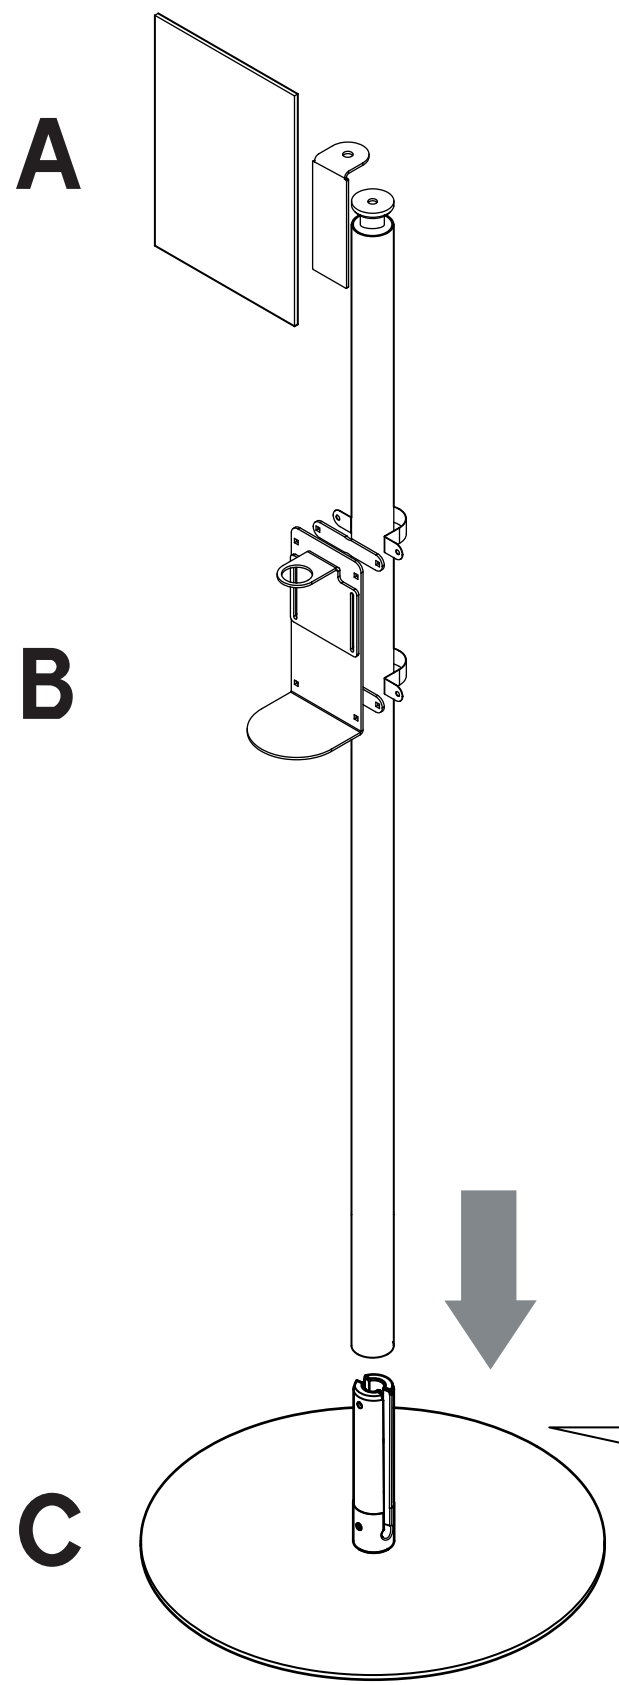

A L U

Sanitizing Station Basic + Bin + Tray

Assembly Instructions

A L U

ASSEMBLY INSTRUCTIONS

KIT COMPONENTS

KEC01900003

NECESSARY FOR THE INSTALLATION

TOOLS INCLUDED

4 mm 6 mm

A L U

ASSEMBLY INSTRUCTIONS

KIT
ASSEMBLY TIME

35 min

SANITIZING STATION BASIC

TRASH BIN ASSEMBLING

TRAY ASSEMBLING