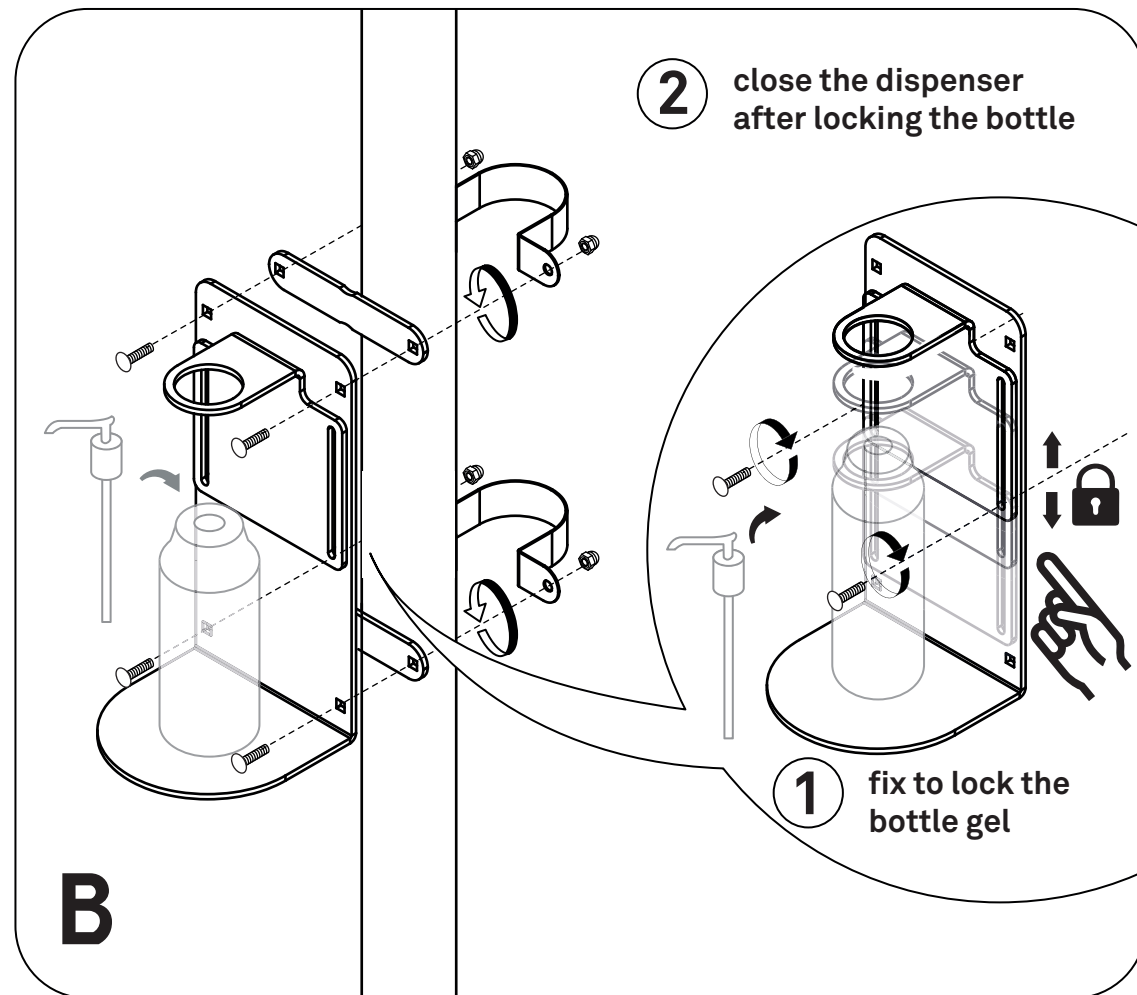

TOOLS INCLUDED

4 mm 6 mm

A L U

ASSEMBLY INSTRUCTIONS

KIT
ASSEMBLY TIME

35 min

SANITIZING STATION BASIC

TRASH BIN ASSEMBLING

TRAY ASSEMBLING