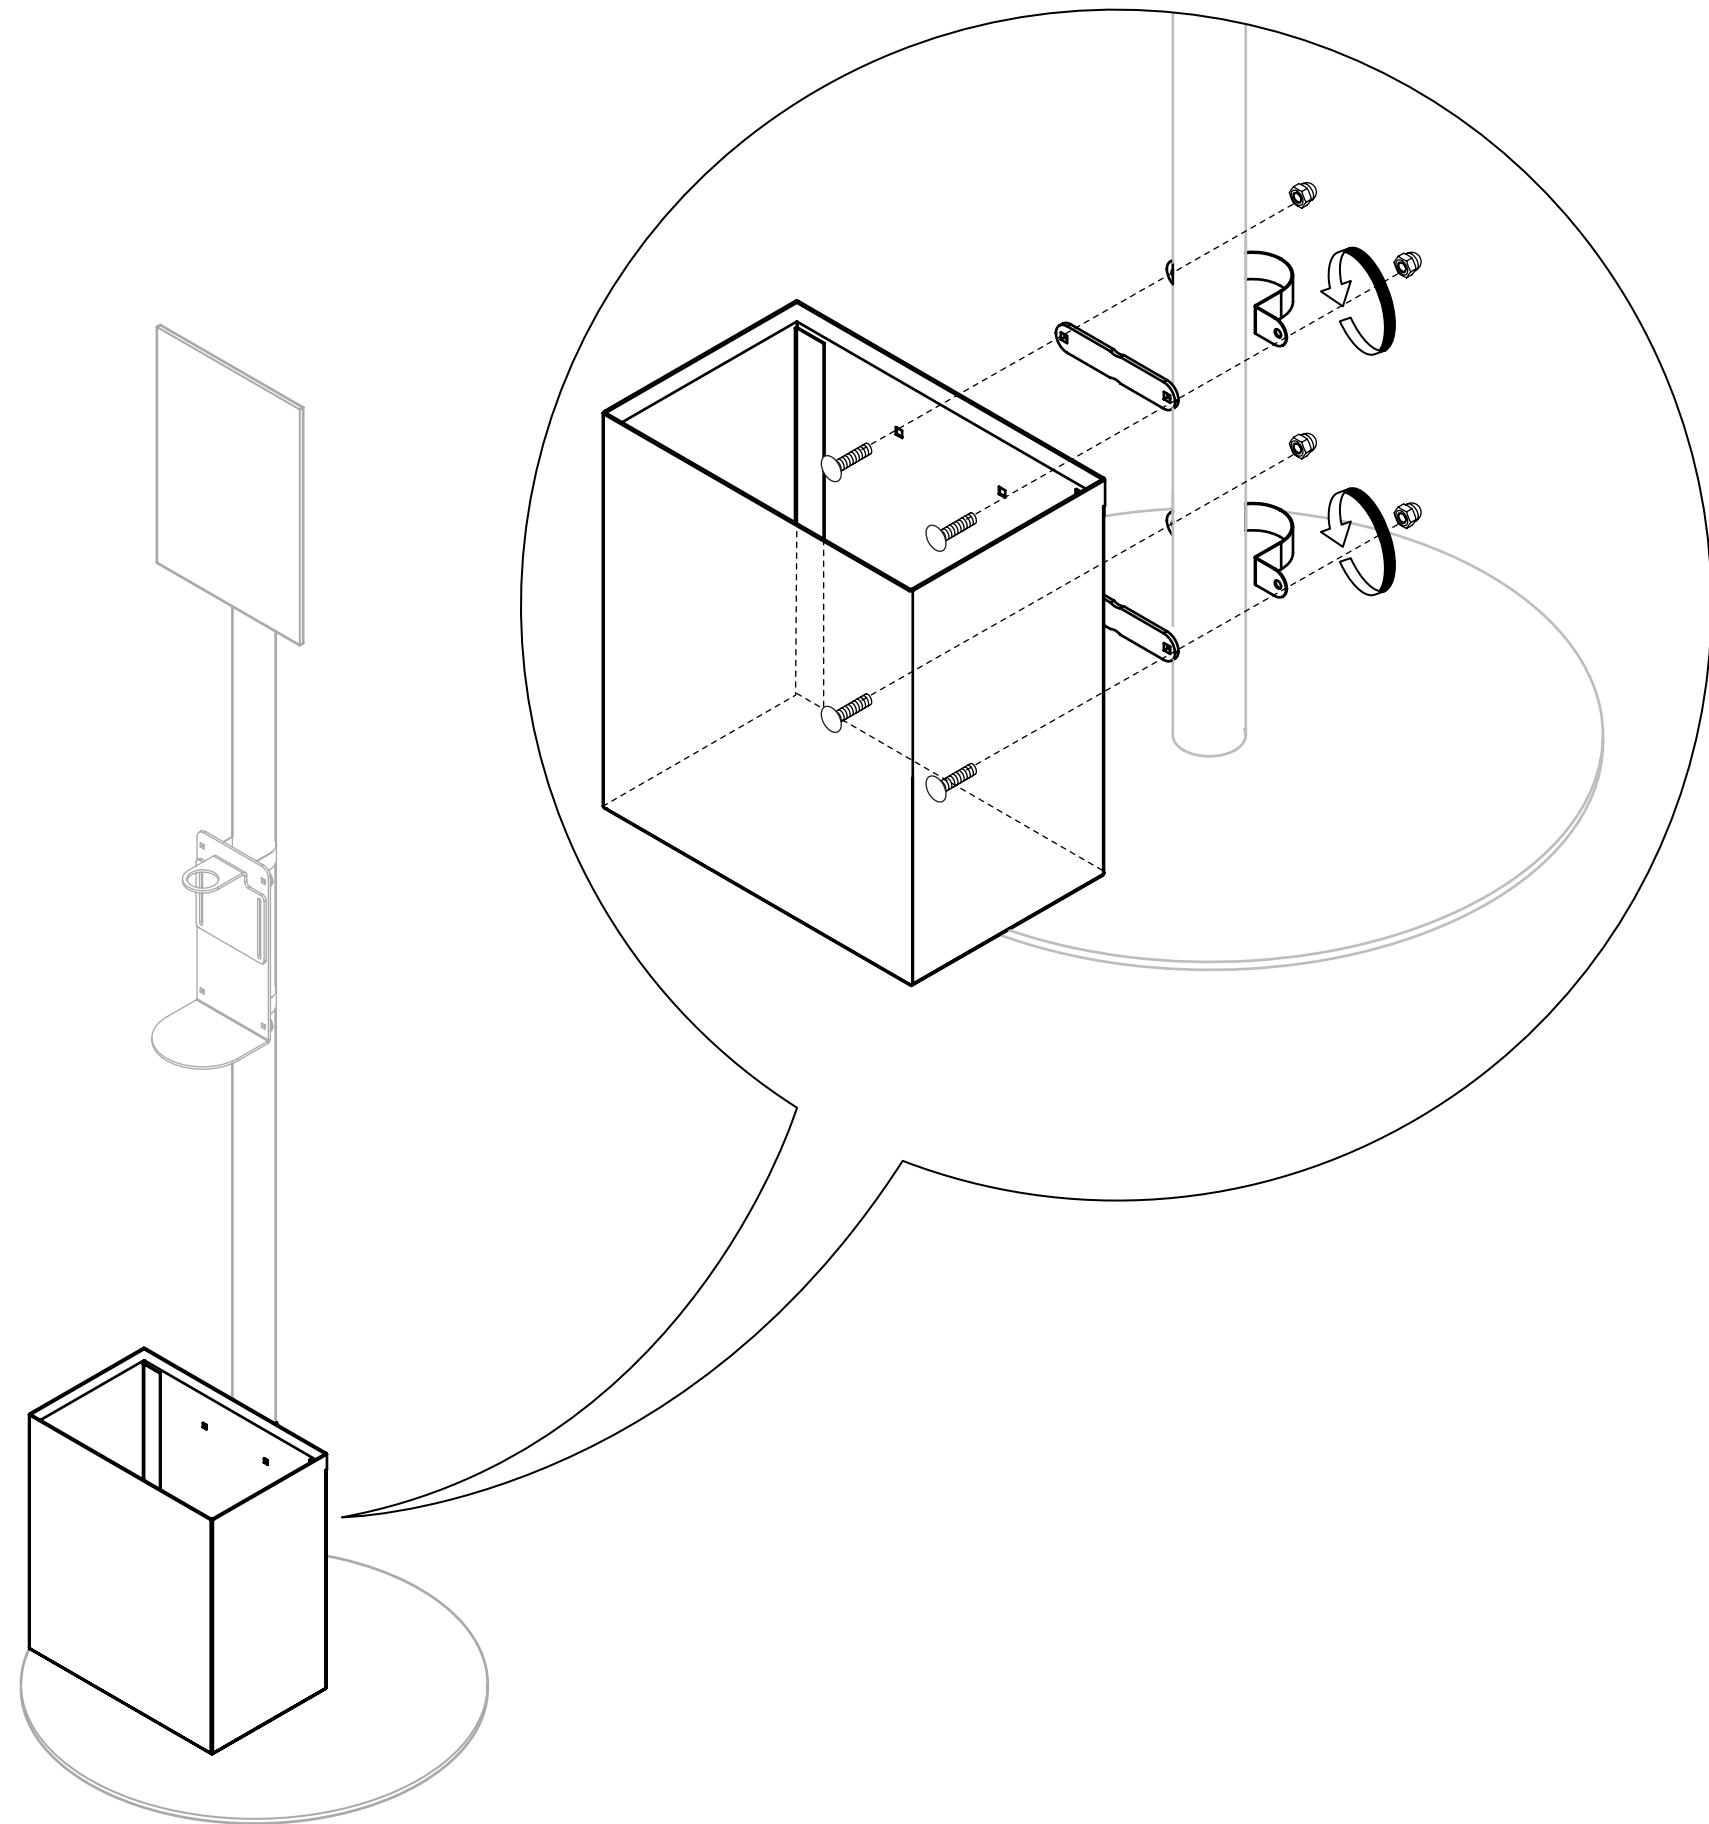

A L U

Sanitizing Station Basic + Bin + Tray

Assembly Instructions

A L U

ASSEMBLY INSTRUCTIONS

KIT COMPONENTS

KEC01900003

NECESSARY FOR THE INSTALLATION

TOOLS INCLUDED

4 mm 6 mm

A L U

ASSEMBLY INSTRUCTIONS

KIT
ASSEMBLY TIME

35 min

SANITIZING STATION BASIC

TRASH BIN ASSEMBLING

TRAY ASSEMBLING