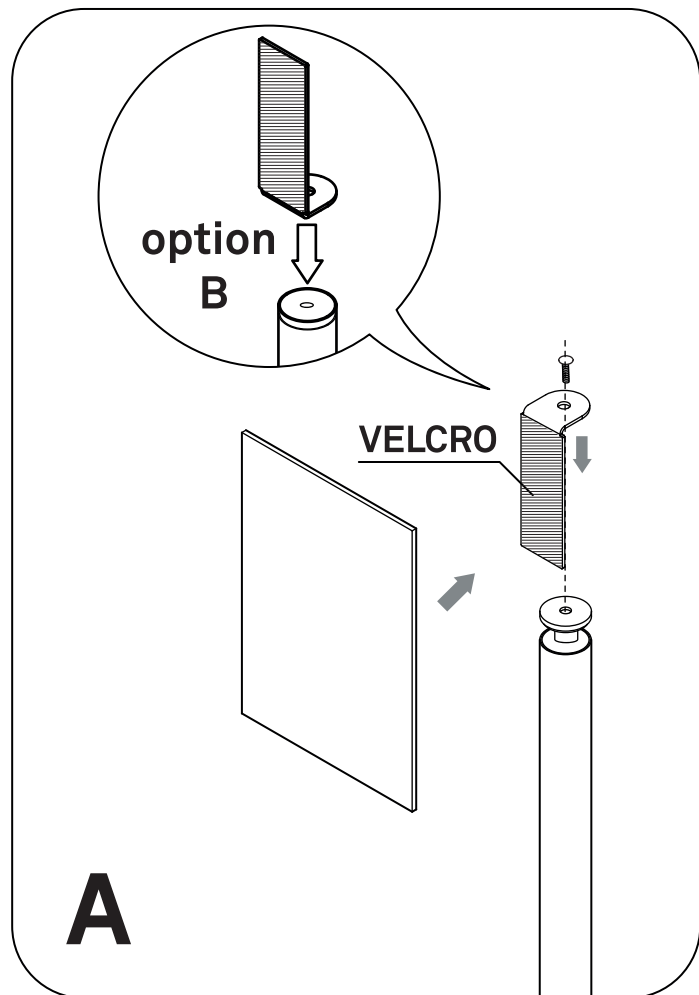

TOOLS INCLUDED

4 mm 6 mm

A L U

ASSEMBLY INSTRUCTIONS

KIT
ASSEMBLY TIME

35 min

SANITIZING STATION BASIC

TRASH BIN ASSEMBLING

TRAY ASSEMBLING