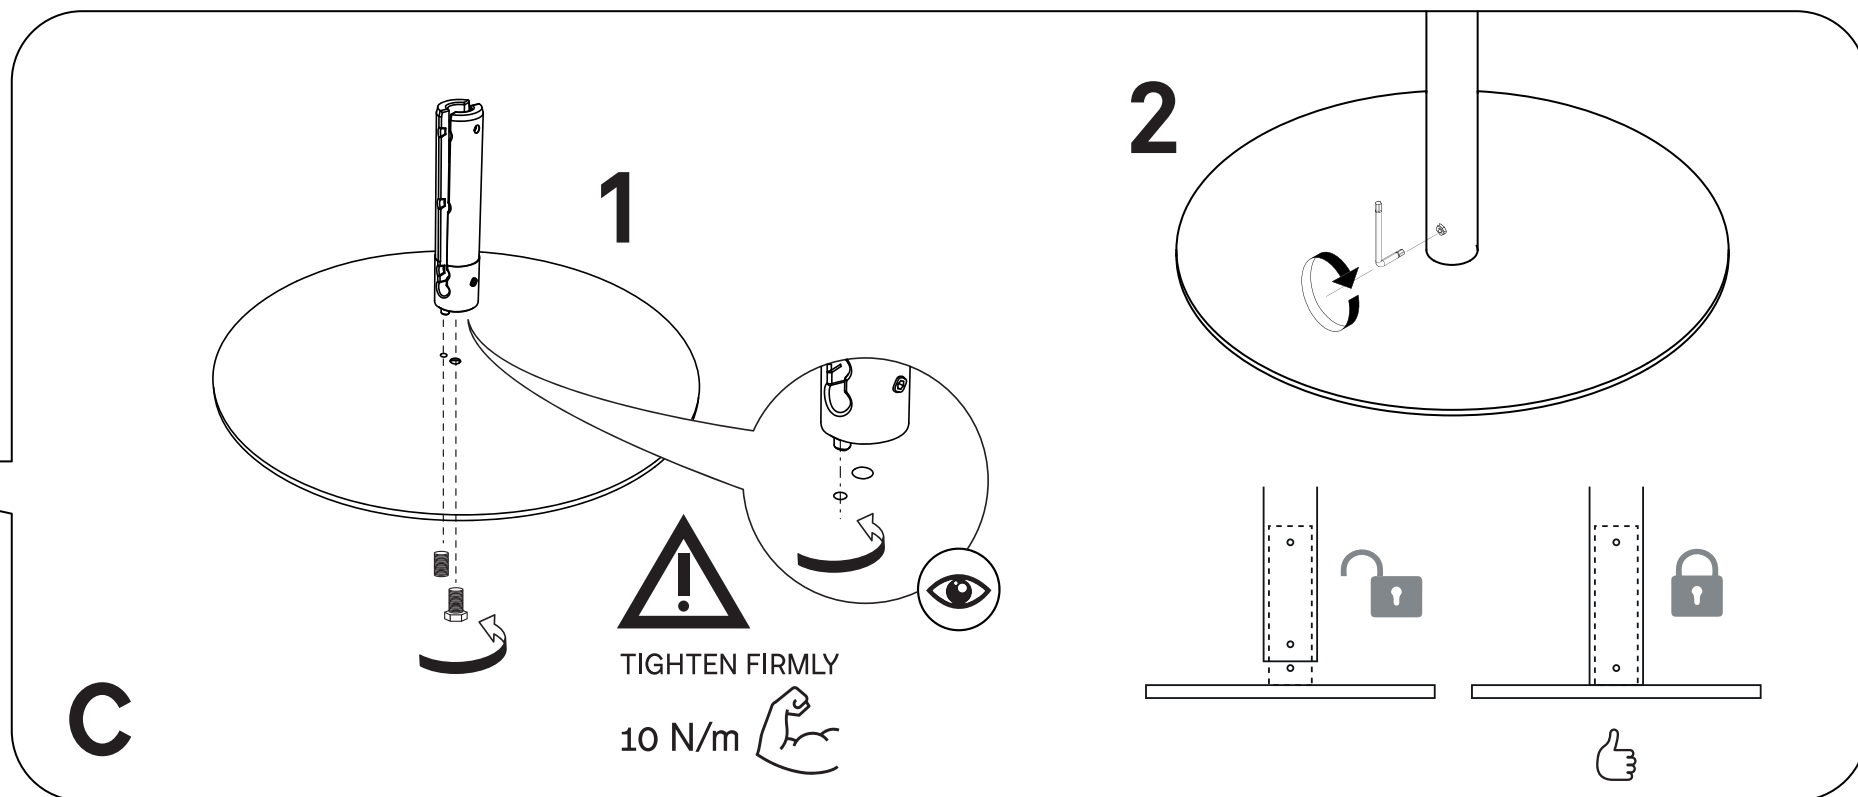

TOOLS INCLUDED

4 mm 6 mm

A L U

ASSEMBLY INSTRUCTIONS

KIT
ASSEMBLY TIME

35 min

SANITIZING STATION BASIC

TRASH BIN ASSEMBLING

TRAY ASSEMBLING