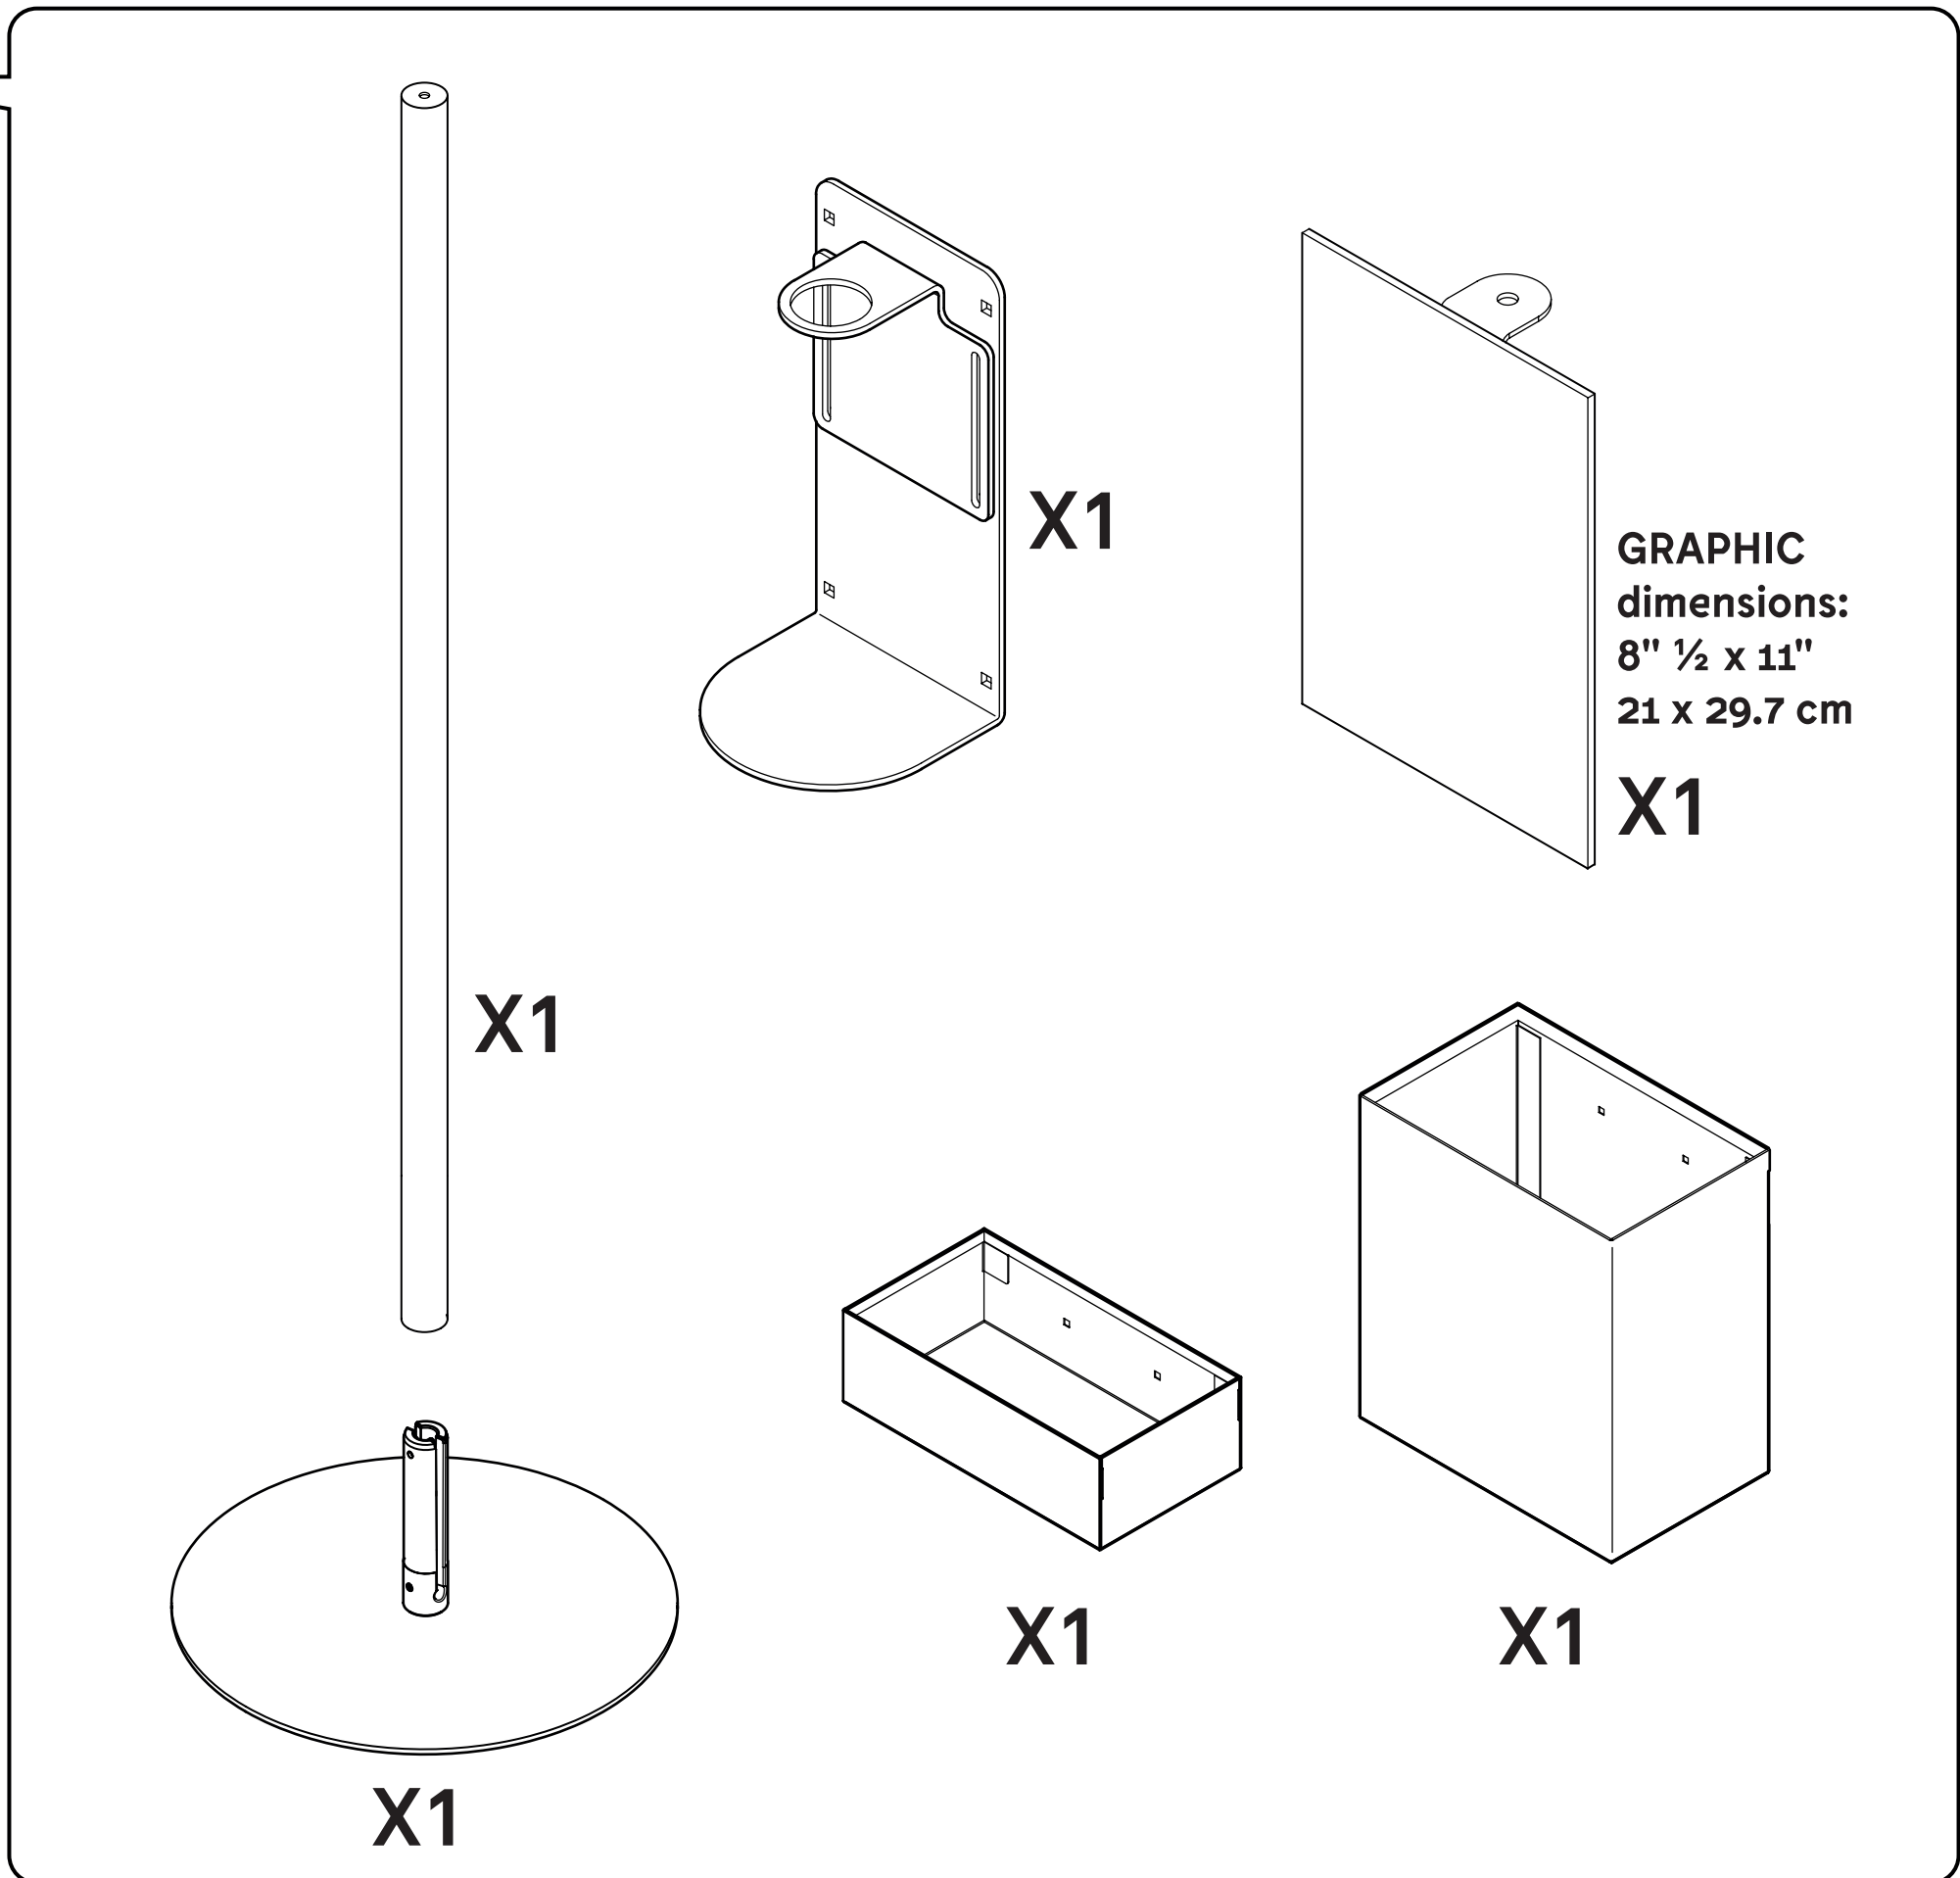

A L U

Sanitizing Station Basic + Bin + Tray

Assembly Instructions

A L U

ASSEMBLY INSTRUCTIONS

KIT COMPONENTS

KEC01900003

NECESSARY FOR THE INSTALLATION

TOOLS INCLUDED

4 mm 6 mm

A L U

ASSEMBLY INSTRUCTIONS

KIT
ASSEMBLY TIME

35 min

SANITIZING STATION BASIC

TRASH BIN ASSEMBLING

TRAY ASSEMBLING