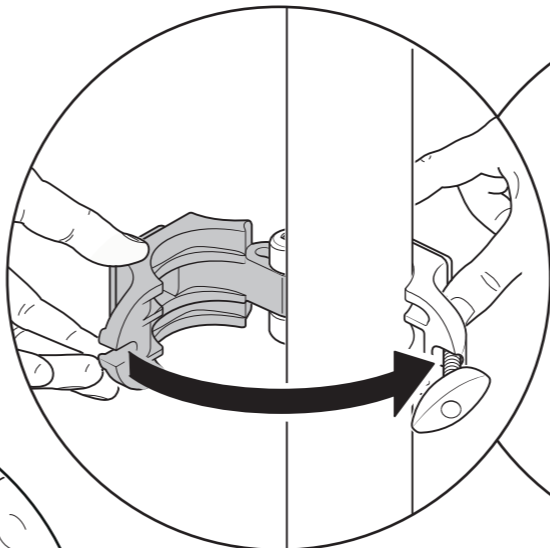

AUTUMN

AUTOPOLE SHELF 15"

AUTOPOLE HANG BAR

A L U

ASSEMBLY INSTRUCTIONS

AUTOPOLE

MAX LOAD 110 lbs
50 KG

NECESSARY FOR THE INSTALLATION

(INCLUDED)

A L U

ASSEMBLY INSTRUCTIONS

FAST GRIP for

AUTOPOLE SHELF 15"

AUTOPOLE HANG BARS