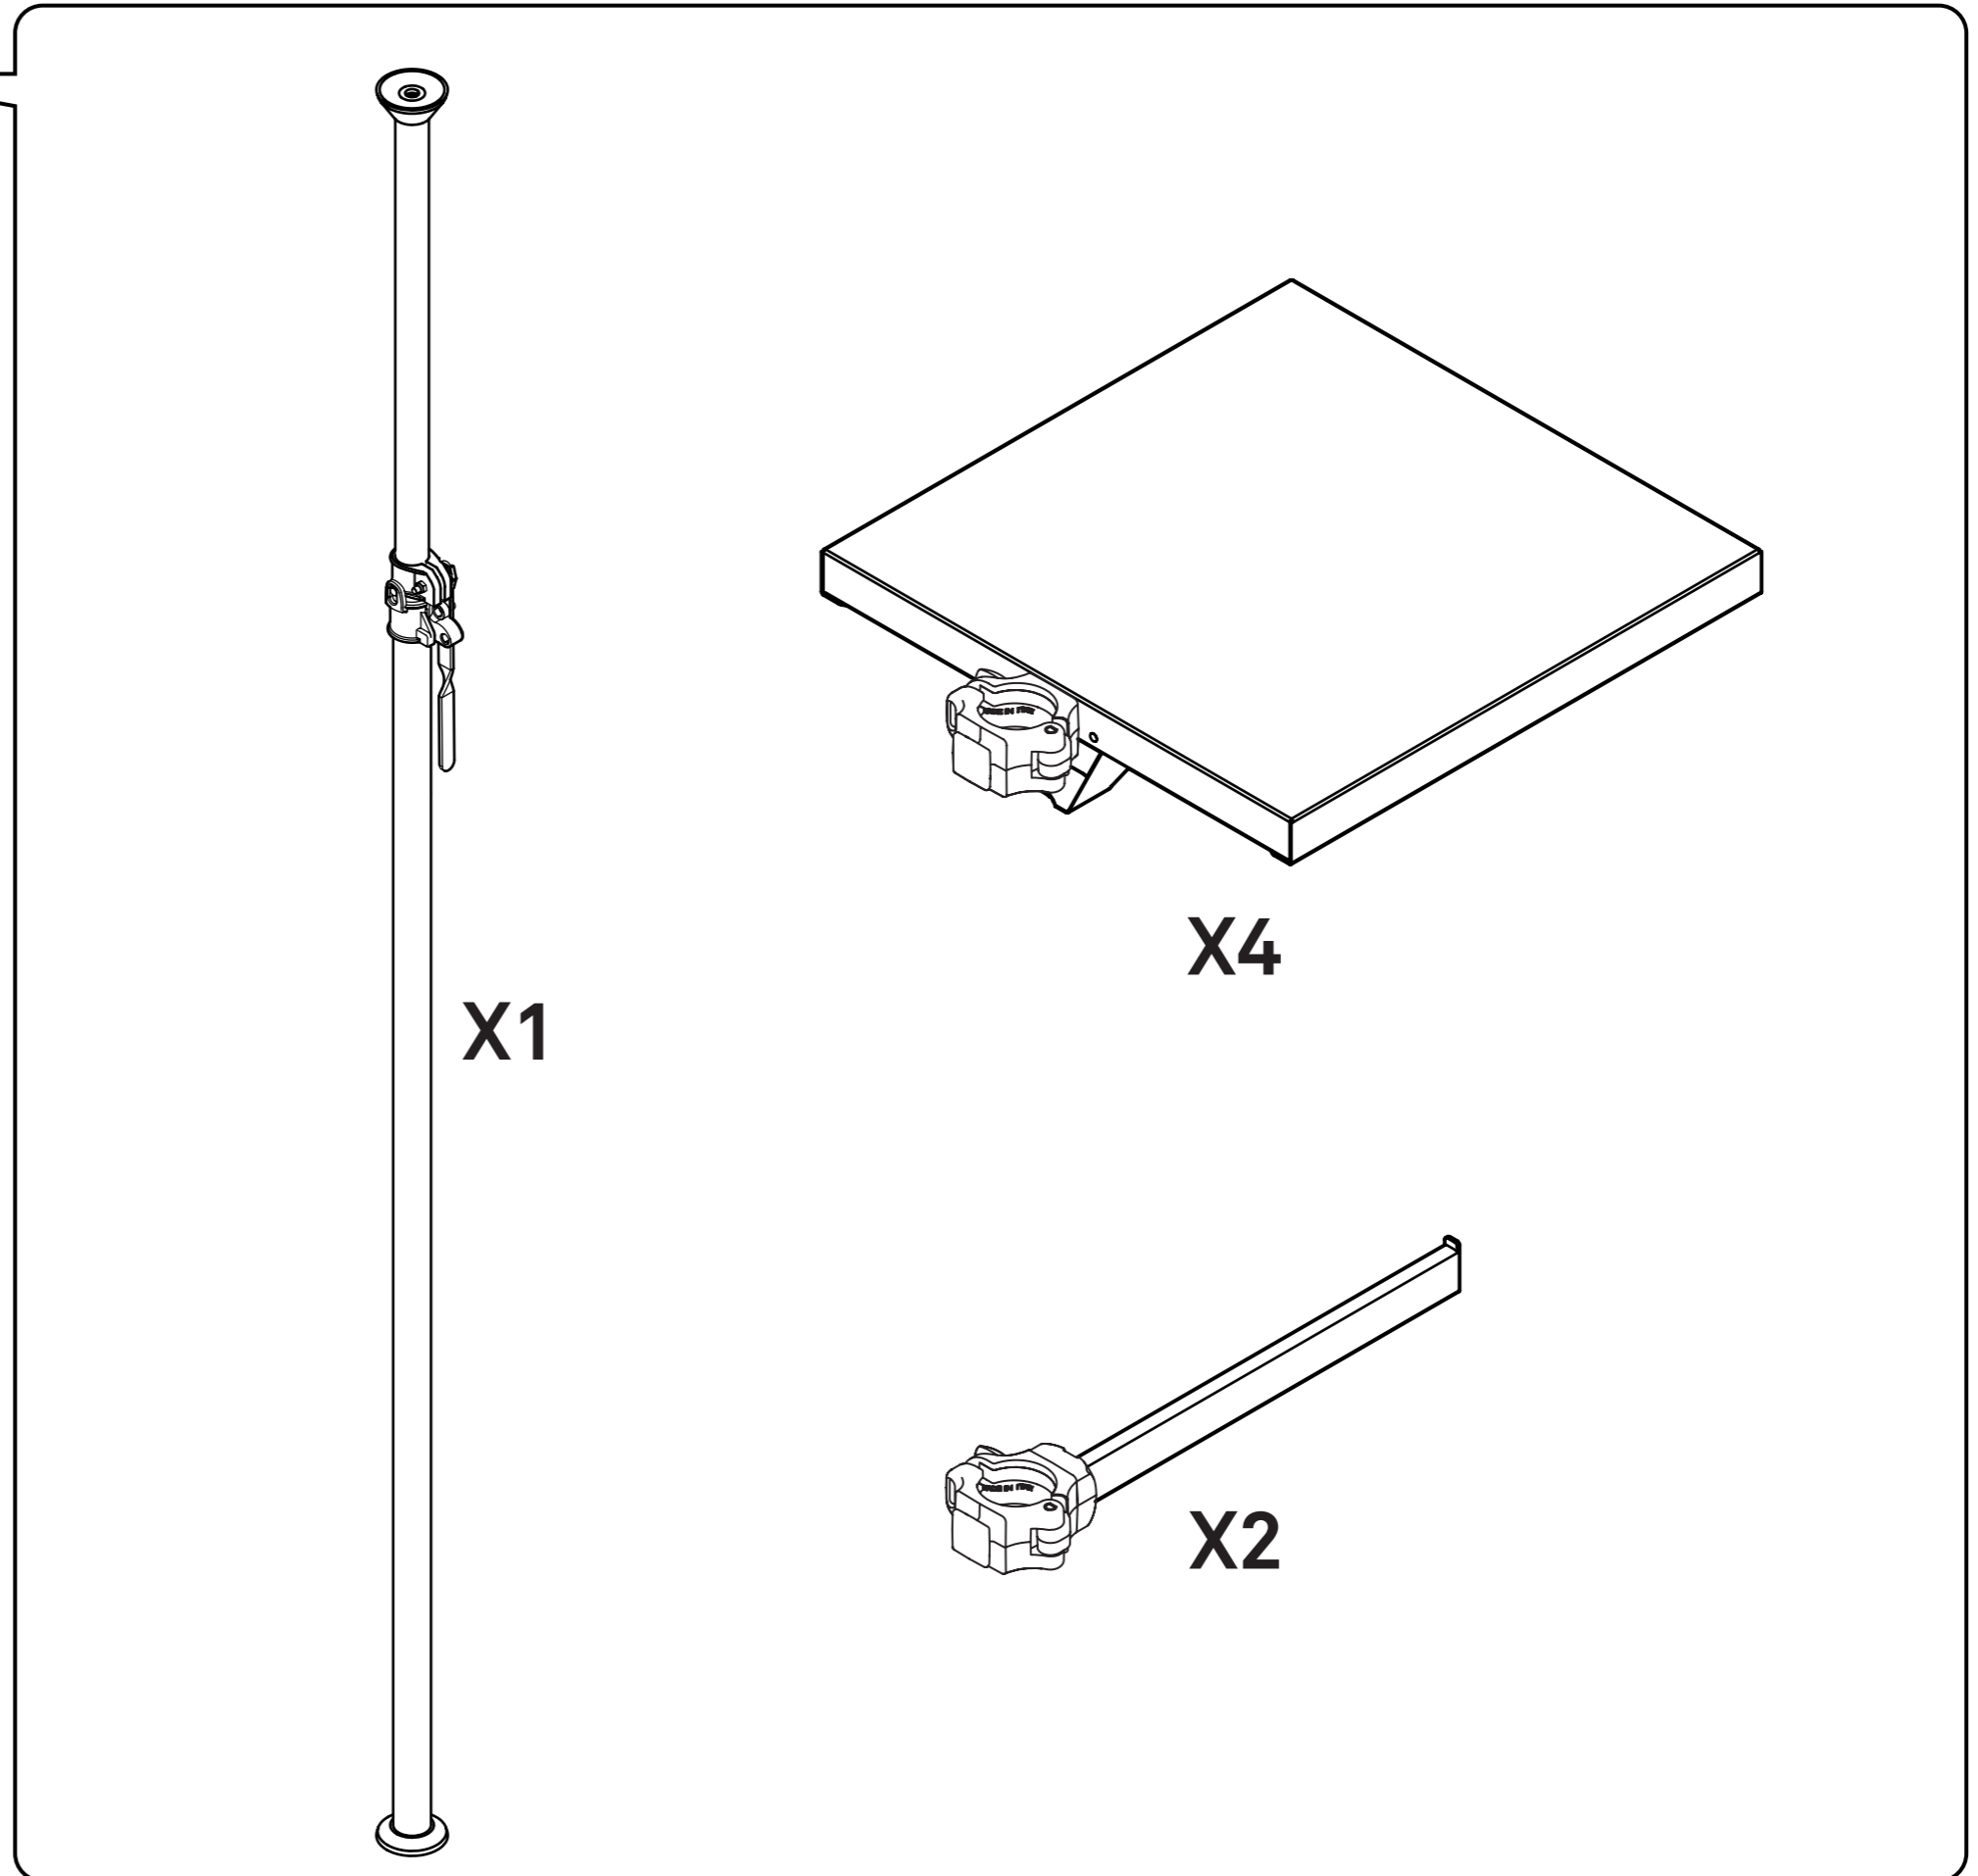

A L L U

AUTUMN

Autopole Shelves and Hang bars

ASSEMBLY INSTRUCTIONS

A L U
ASSEMBLY INSTRUCTIONS

KIT COMPONENTS

KECo8900007

X1

AUTUMN

AUTOPOLE SHELF 15"

AUTOPOLE HANG BAR

A L U

ASSEMBLY INSTRUCTIONS

AUTOPOLE

MAX LOAD 110 lbs
50 KG

NECESSARY FOR THE INSTALLATION

(INCLUDED)

A L U

ASSEMBLY INSTRUCTIONS

FAST GRIP for

AUTOPOLE SHELF 15"

AUTOPOLE HANG BARS