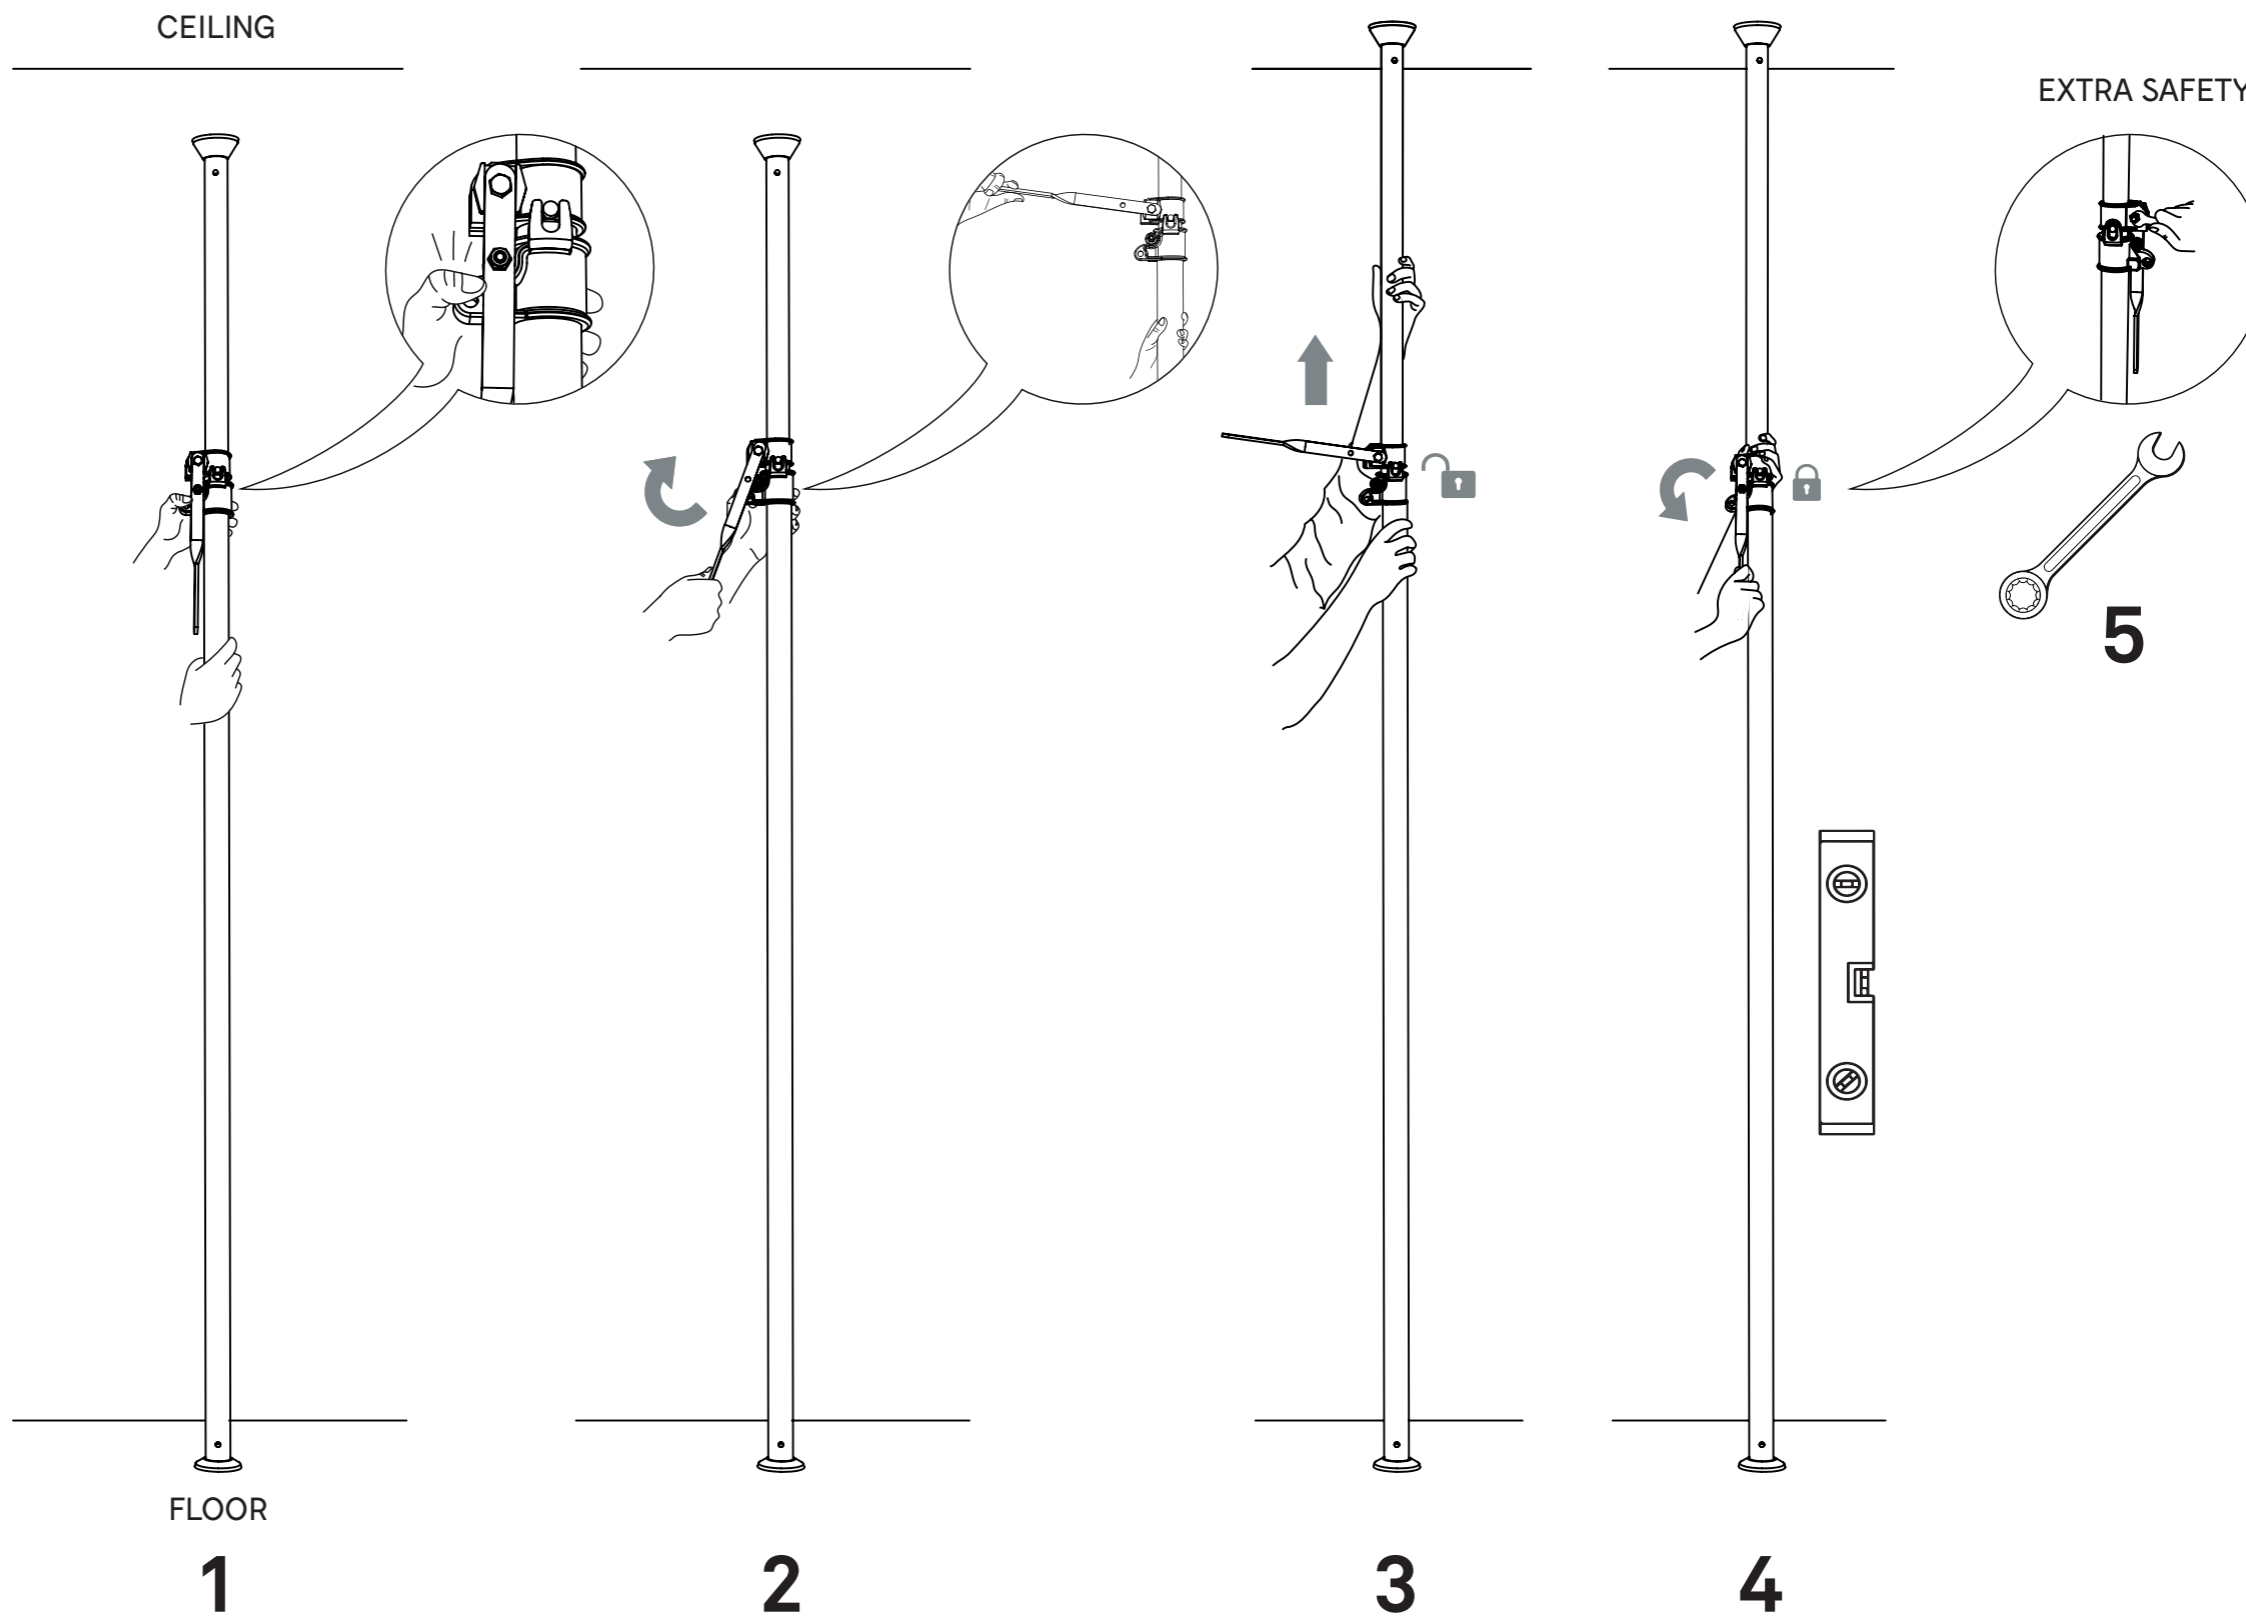

AUTUMN

AUTOPOLE SHELF 15"

AUTOPOLE HANG BAR

A L U

ASSEMBLY INSTRUCTIONS

AUTOPOLE

MAX LOAD 110 lbs
50 KG

NECESSARY FOR THE INSTALLATION

(INCLUDED)

A L U

ASSEMBLY INSTRUCTIONS

FAST GRIP for

AUTOPOLE SHELF 15"

AUTOPOLE HANG BARS