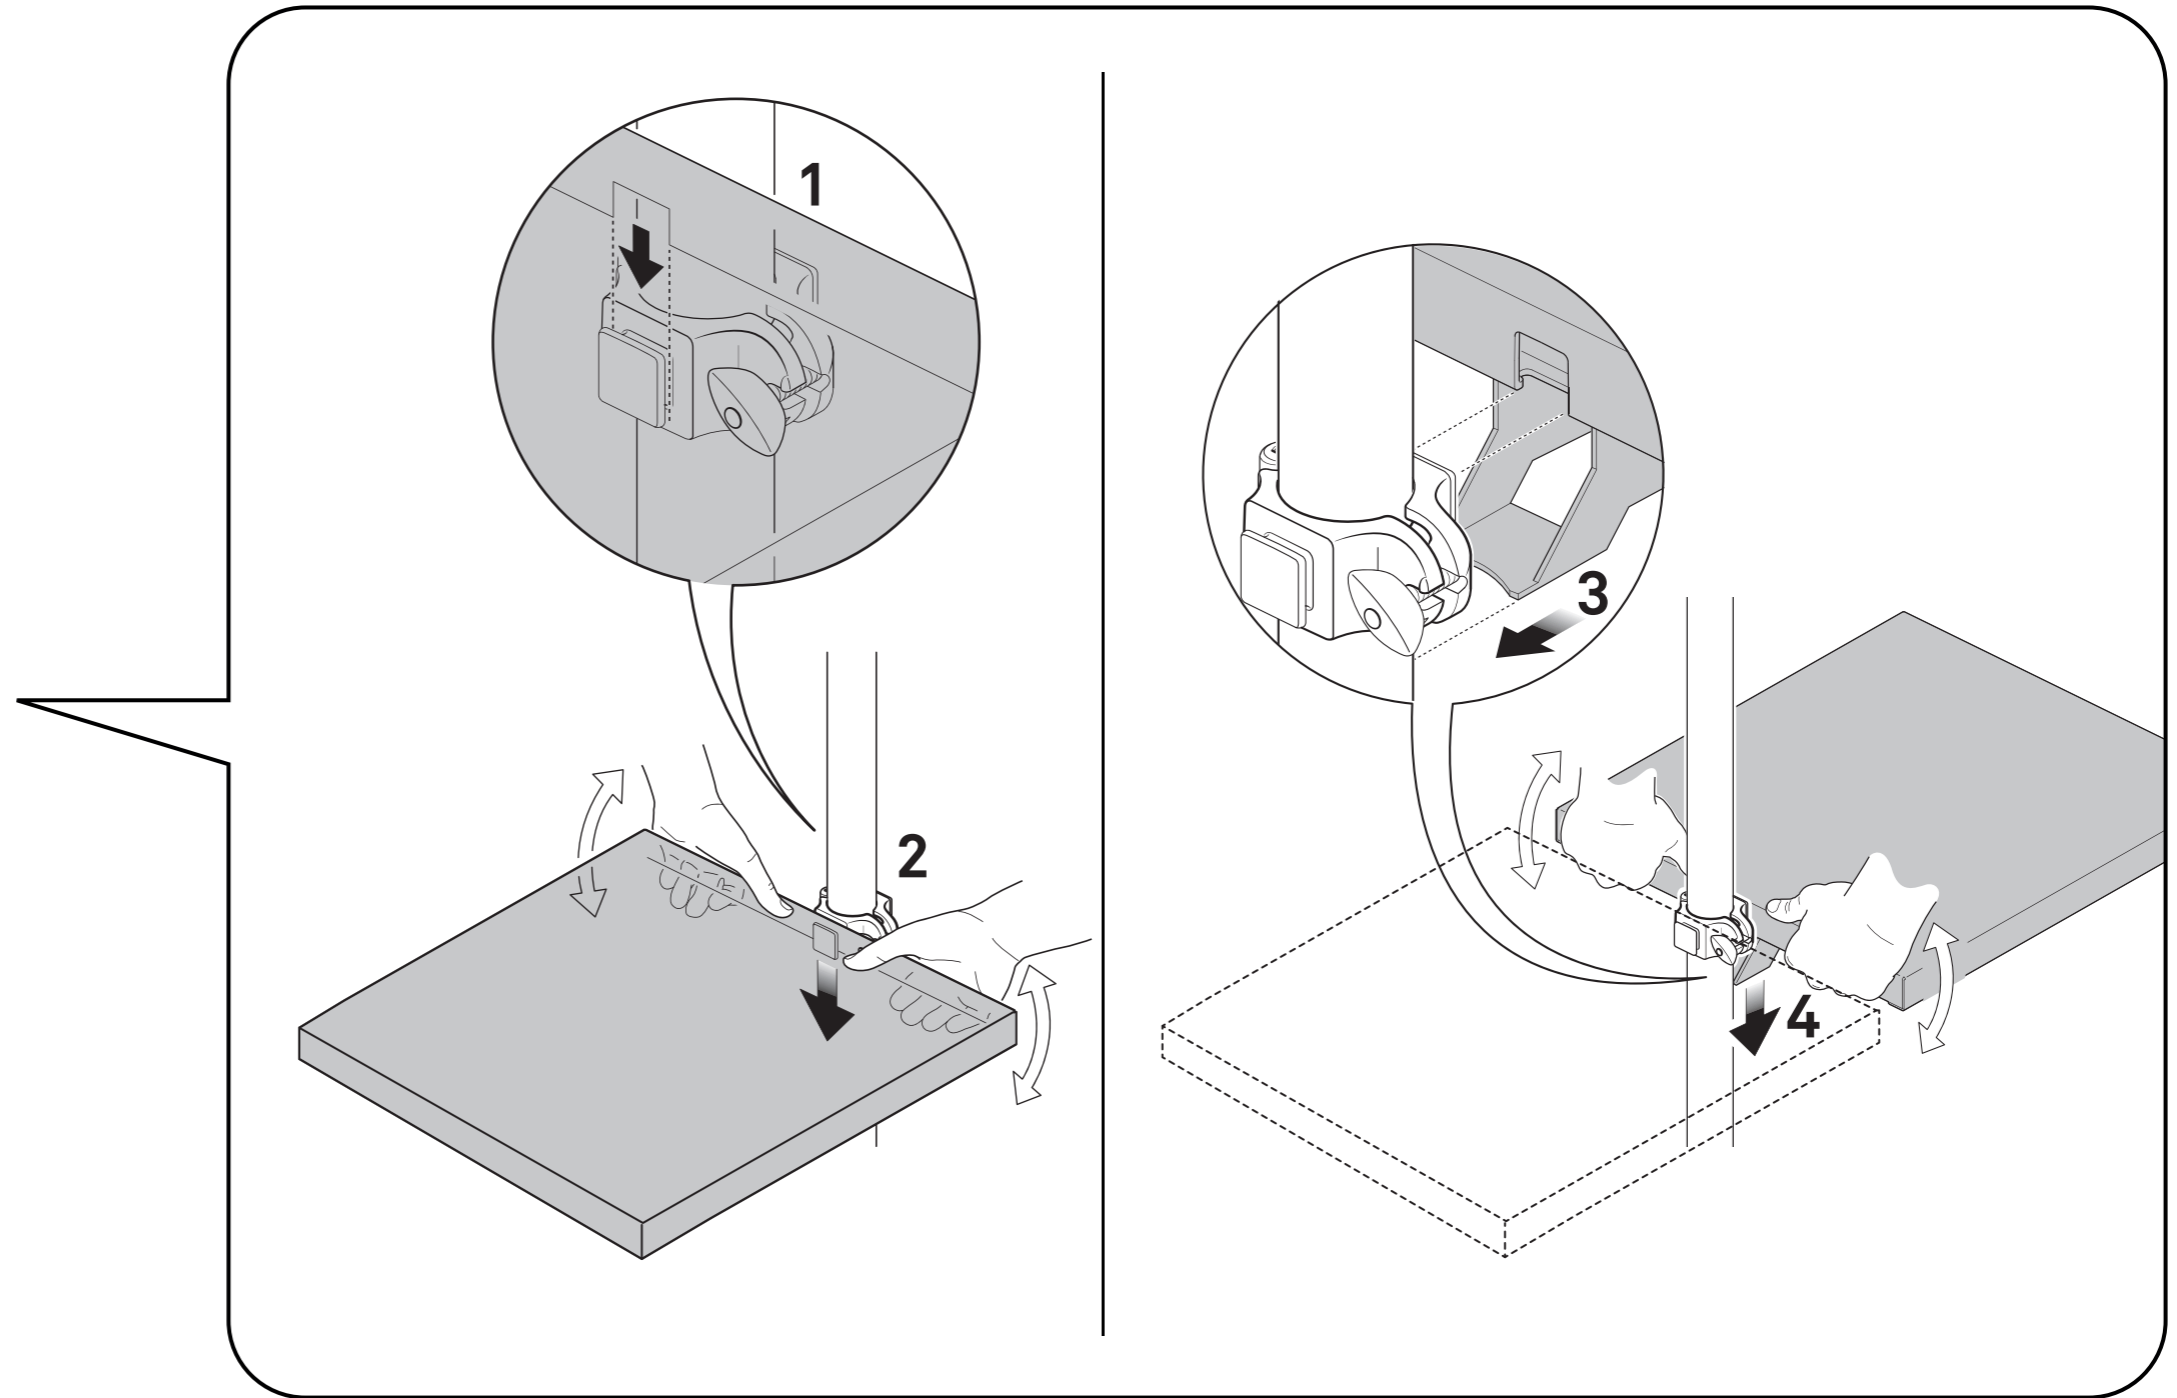

(INCLUDED)

A L U

ASSEMBLY INSTRUCTIONS

FAST GRIP for

AUTOPOLE SHELF 15"

AUTOPOLE HANG BARS