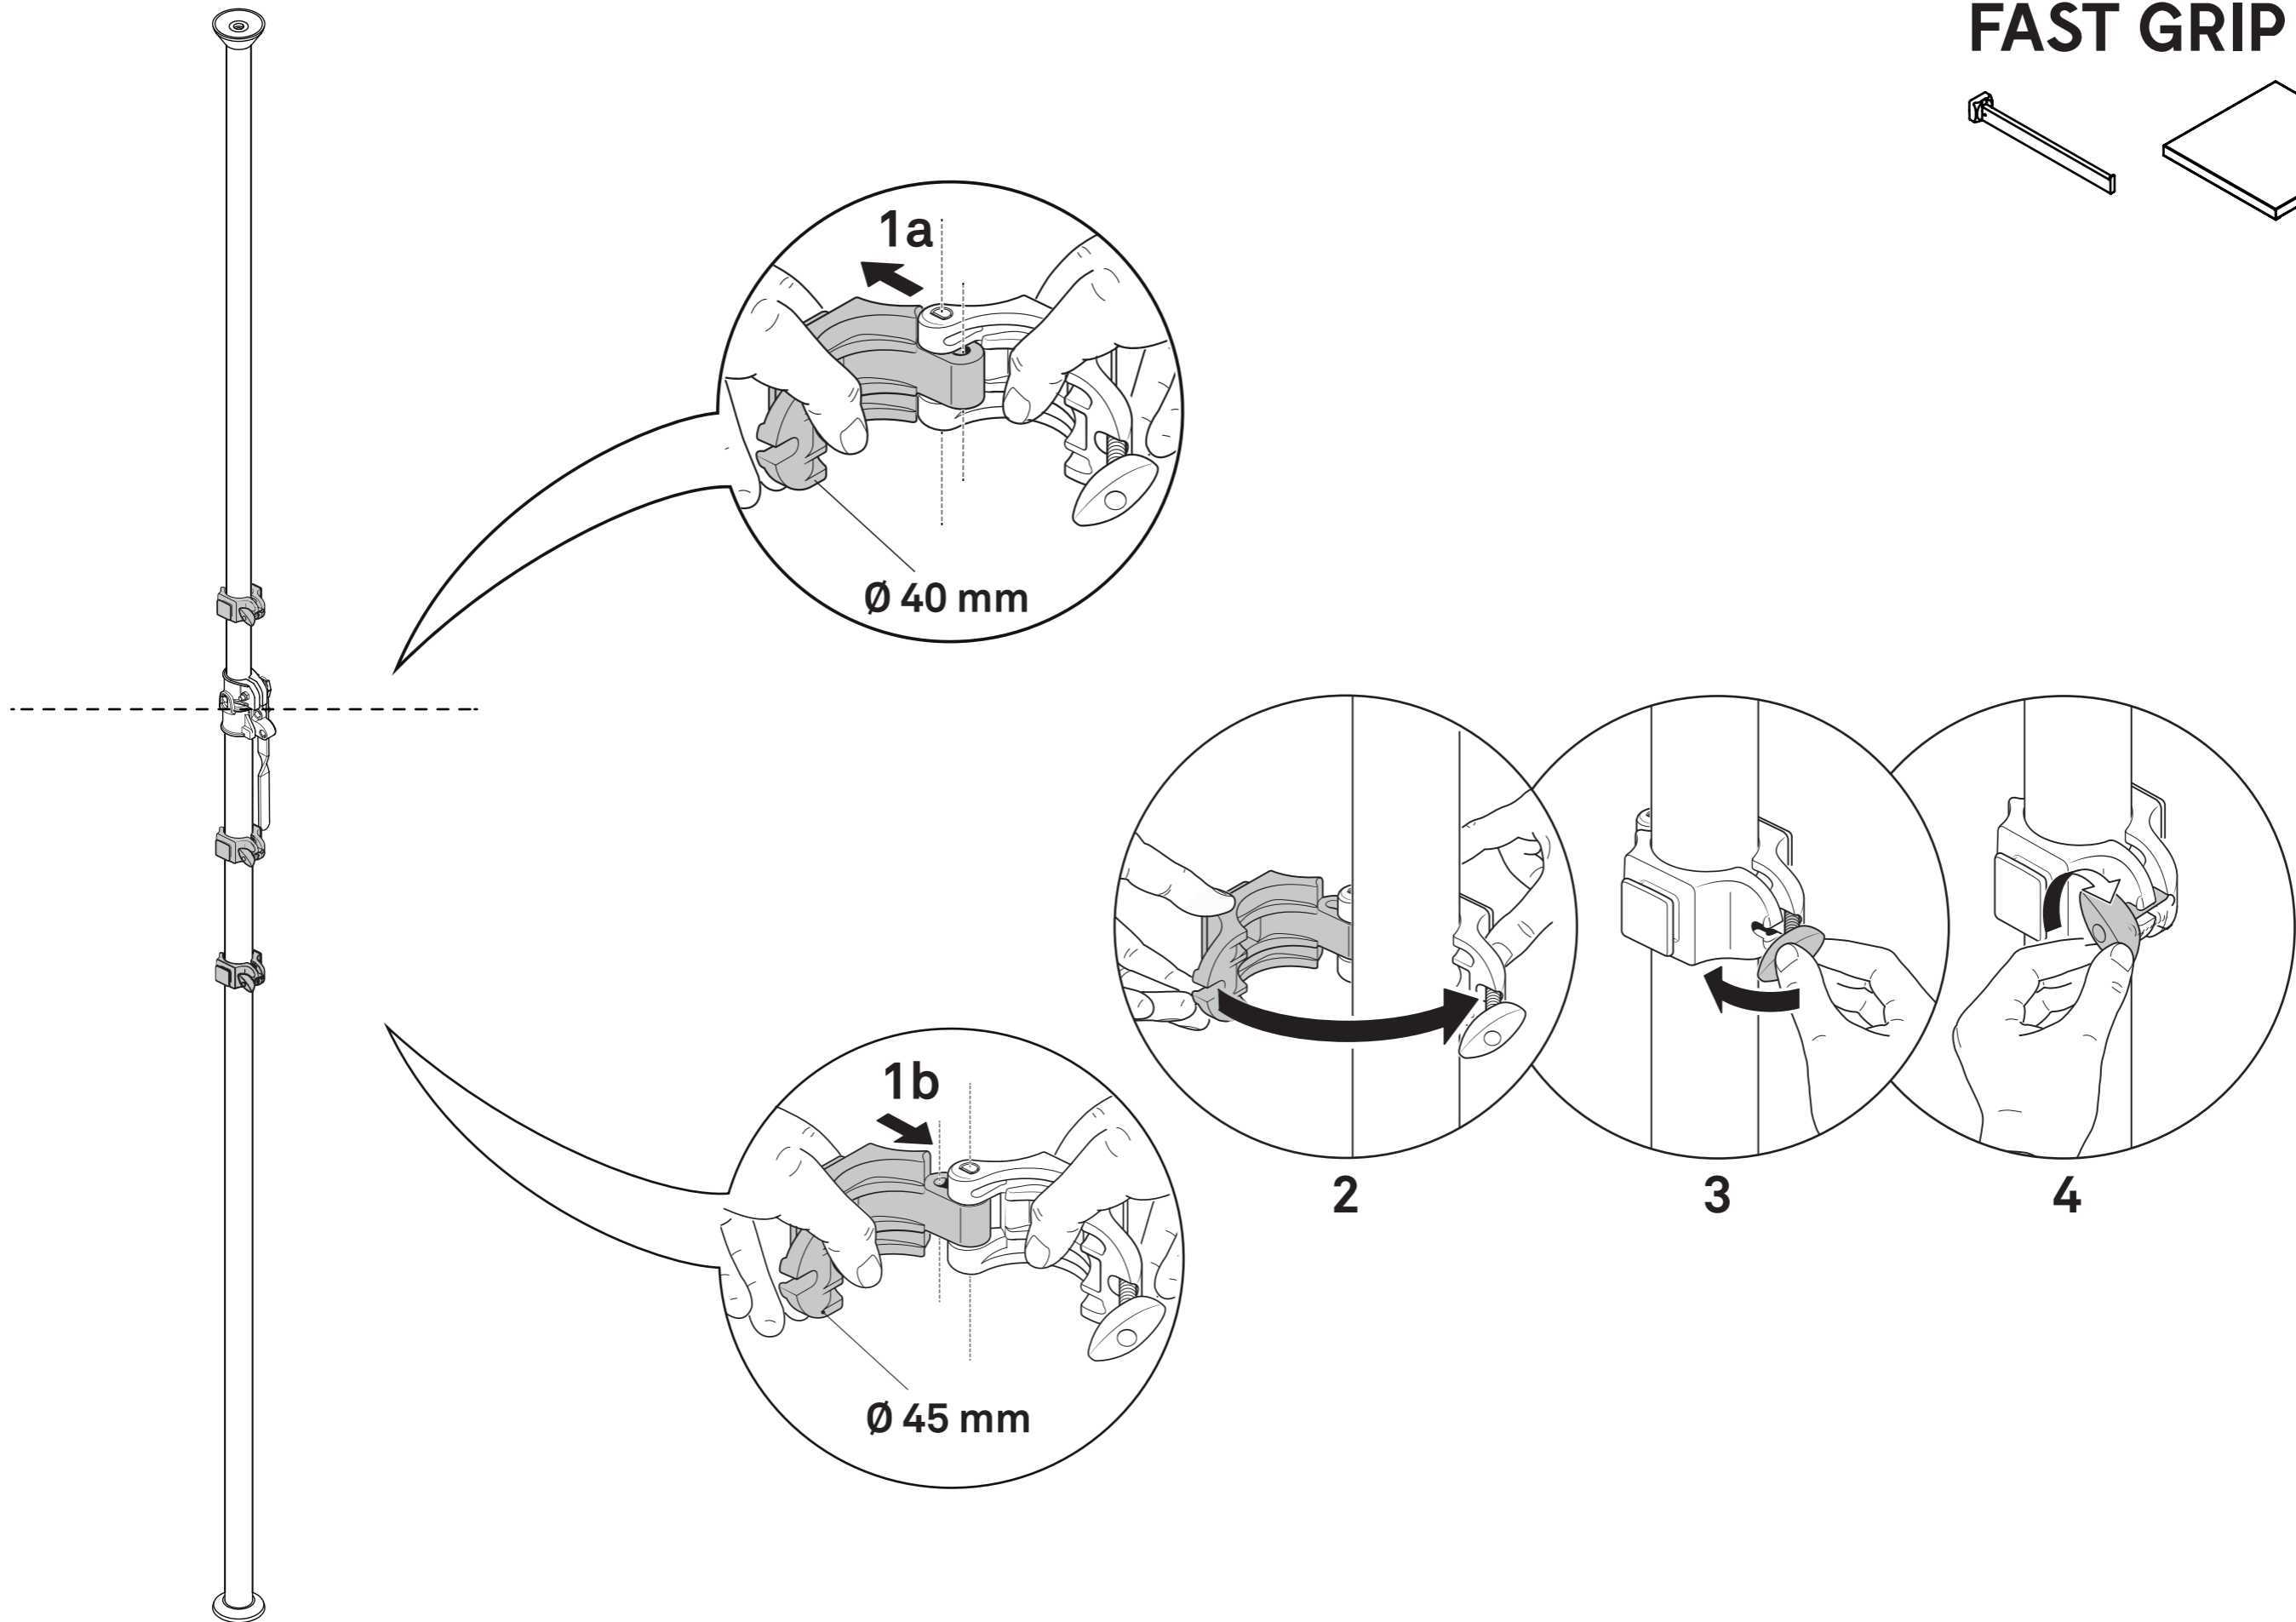

(INCLUDED)

A L U

ASSEMBLY INSTRUCTIONS

FAST GRIP for

AUTOPOLE SHELF 15"

AUTOPOLE HANG BARS