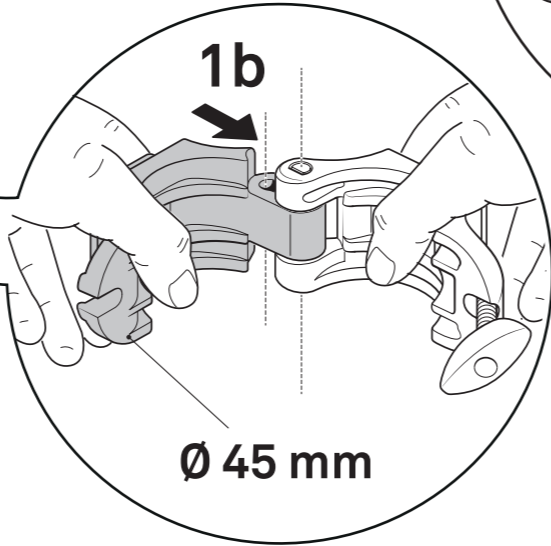

AUTUMN

AUTOPOLE SHELF 15"

AUTOPOLE HANG BAR

A L U

ASSEMBLY INSTRUCTIONS

AUTOPOLE

MAX LOAD 110 lbs
50 KG

NECESSARY FOR THE INSTALLATION

(INCLUDED)

A L U

ASSEMBLY INSTRUCTIONS

FAST GRIP for

AUTOPOLE SHELF 15"

AUTOPOLE HANG BARS