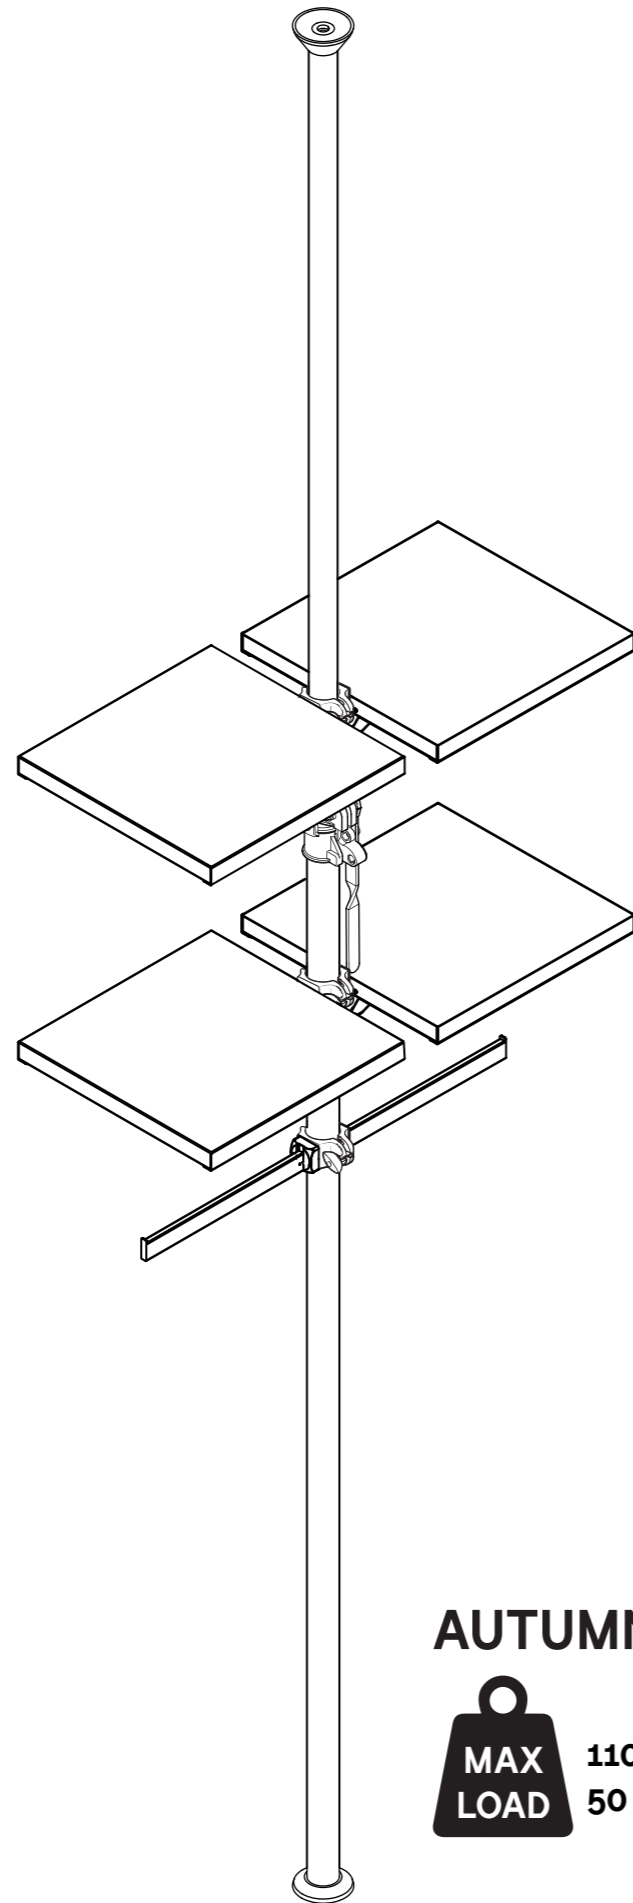

A L L U

AUTUMN

Autopole Shelves and Hang bars

ASSEMBLY INSTRUCTIONS

A L U
ASSEMBLY INSTRUCTIONS

KIT COMPONENTS

KECo8900007

X1

X4

X2

**NECESSARY FOR THE
INSTALLATION**

(INCLUDED)

A L U

ASSEMBLY INSTRUCTIONS

KIT
ASSEMBLY TIME

30/35 min