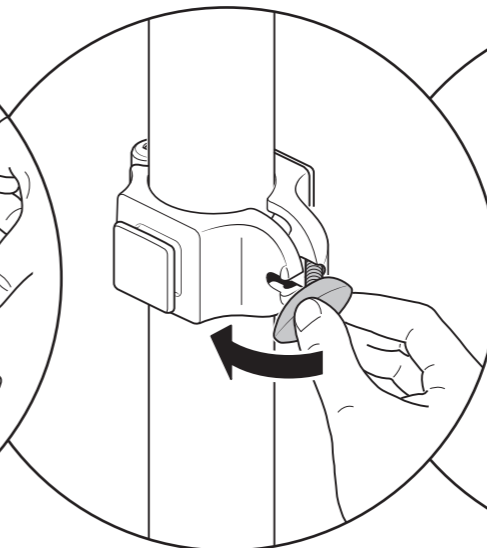

AUTUMN

AUTOPOLE SHELF 15"

AUTOPOLE HANG BAR

A L U

ASSEMBLY INSTRUCTIONS

AUTOPOLE

MAX LOAD 110 lbs
50 KG

NECESSARY FOR THE INSTALLATION

(INCLUDED)

A L U

ASSEMBLY INSTRUCTIONS

FAST GRIP for

AUTOPOLE SHELF 15"

AUTOPOLE HANG BARS