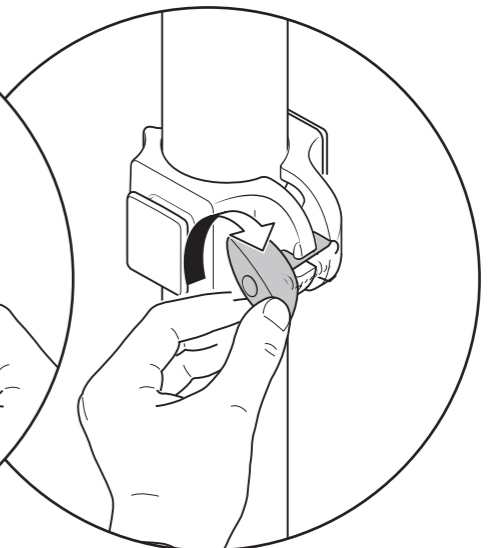

AUTUMN

AUTOPOLE SHELF 15"

AUTOPOLE HANG BAR

A L U

ASSEMBLY INSTRUCTIONS

AUTOPOLE

MAX LOAD 110 lbs
50 KG

NECESSARY FOR THE INSTALLATION

(INCLUDED)

A L U

ASSEMBLY INSTRUCTIONS

FAST GRIP for

AUTOPOLE SHELF 15"

AUTOPOLE HANG BARS