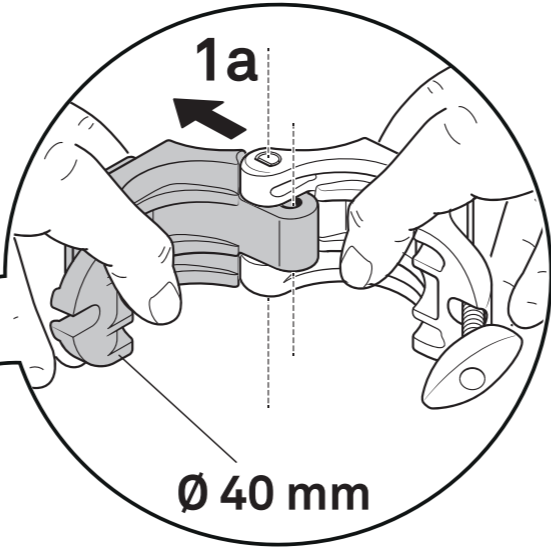

AUTUMN

AUTOPOLE SHELF 15"

AUTOPOLE HANG BAR

A L U

ASSEMBLY INSTRUCTIONS

AUTOPOLE

MAX LOAD 110 lbs
50 KG

NECESSARY FOR THE INSTALLATION

(INCLUDED)

A L U

ASSEMBLY INSTRUCTIONS

FAST GRIP for

AUTOPOLE SHELF 15"

AUTOPOLE HANG BARS