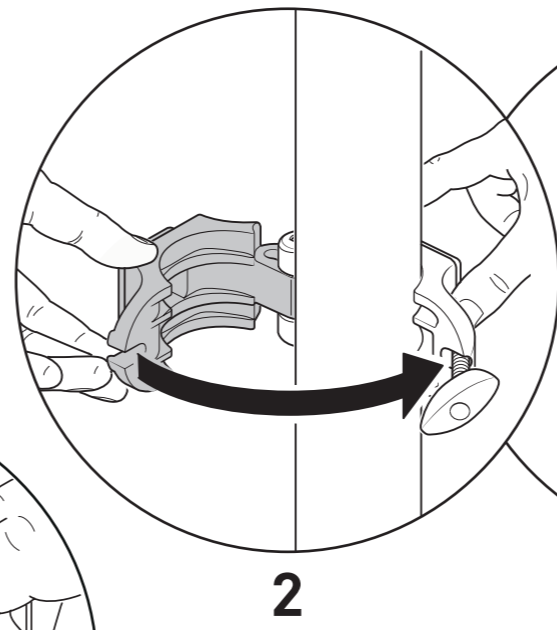

ASSEMBLY INSTRUCTIONS

AUTOPOLE

MAX LOAD 110 lbs
50 KG

NECESSARY FOR THE INSTALLATION

(INCLUDED)

A L U

ASSEMBLY INSTRUCTIONS

FAST GRIP for