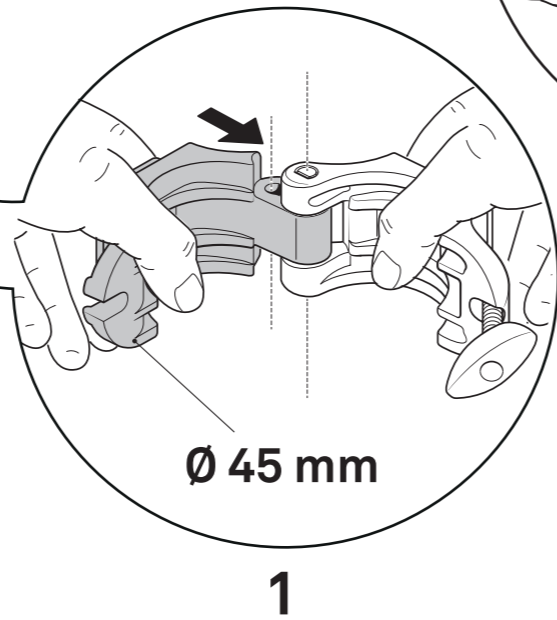

ASSEMBLY INSTRUCTIONS

AUTOPOLE

MAX LOAD 110 lbs
50 KG

NECESSARY FOR THE INSTALLATION

(INCLUDED)

A L U

ASSEMBLY INSTRUCTIONS

FAST GRIP for