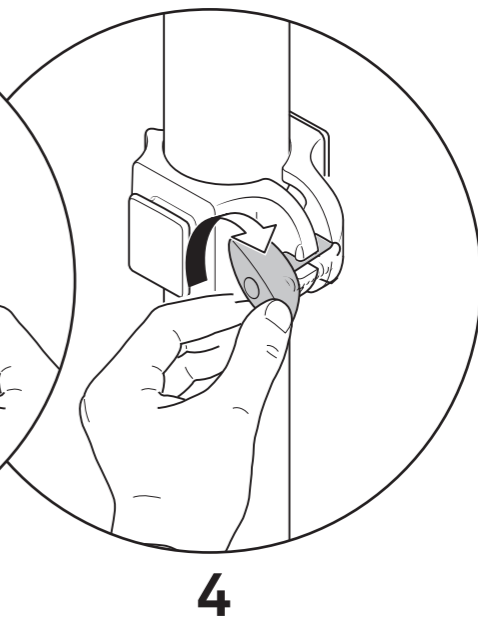

ASSEMBLY INSTRUCTIONS

AUTOPOLE

MAX LOAD 110 lbs
50 KG

NECESSARY FOR THE INSTALLATION

(INCLUDED)

A L U

ASSEMBLY INSTRUCTIONS

FAST GRIP for