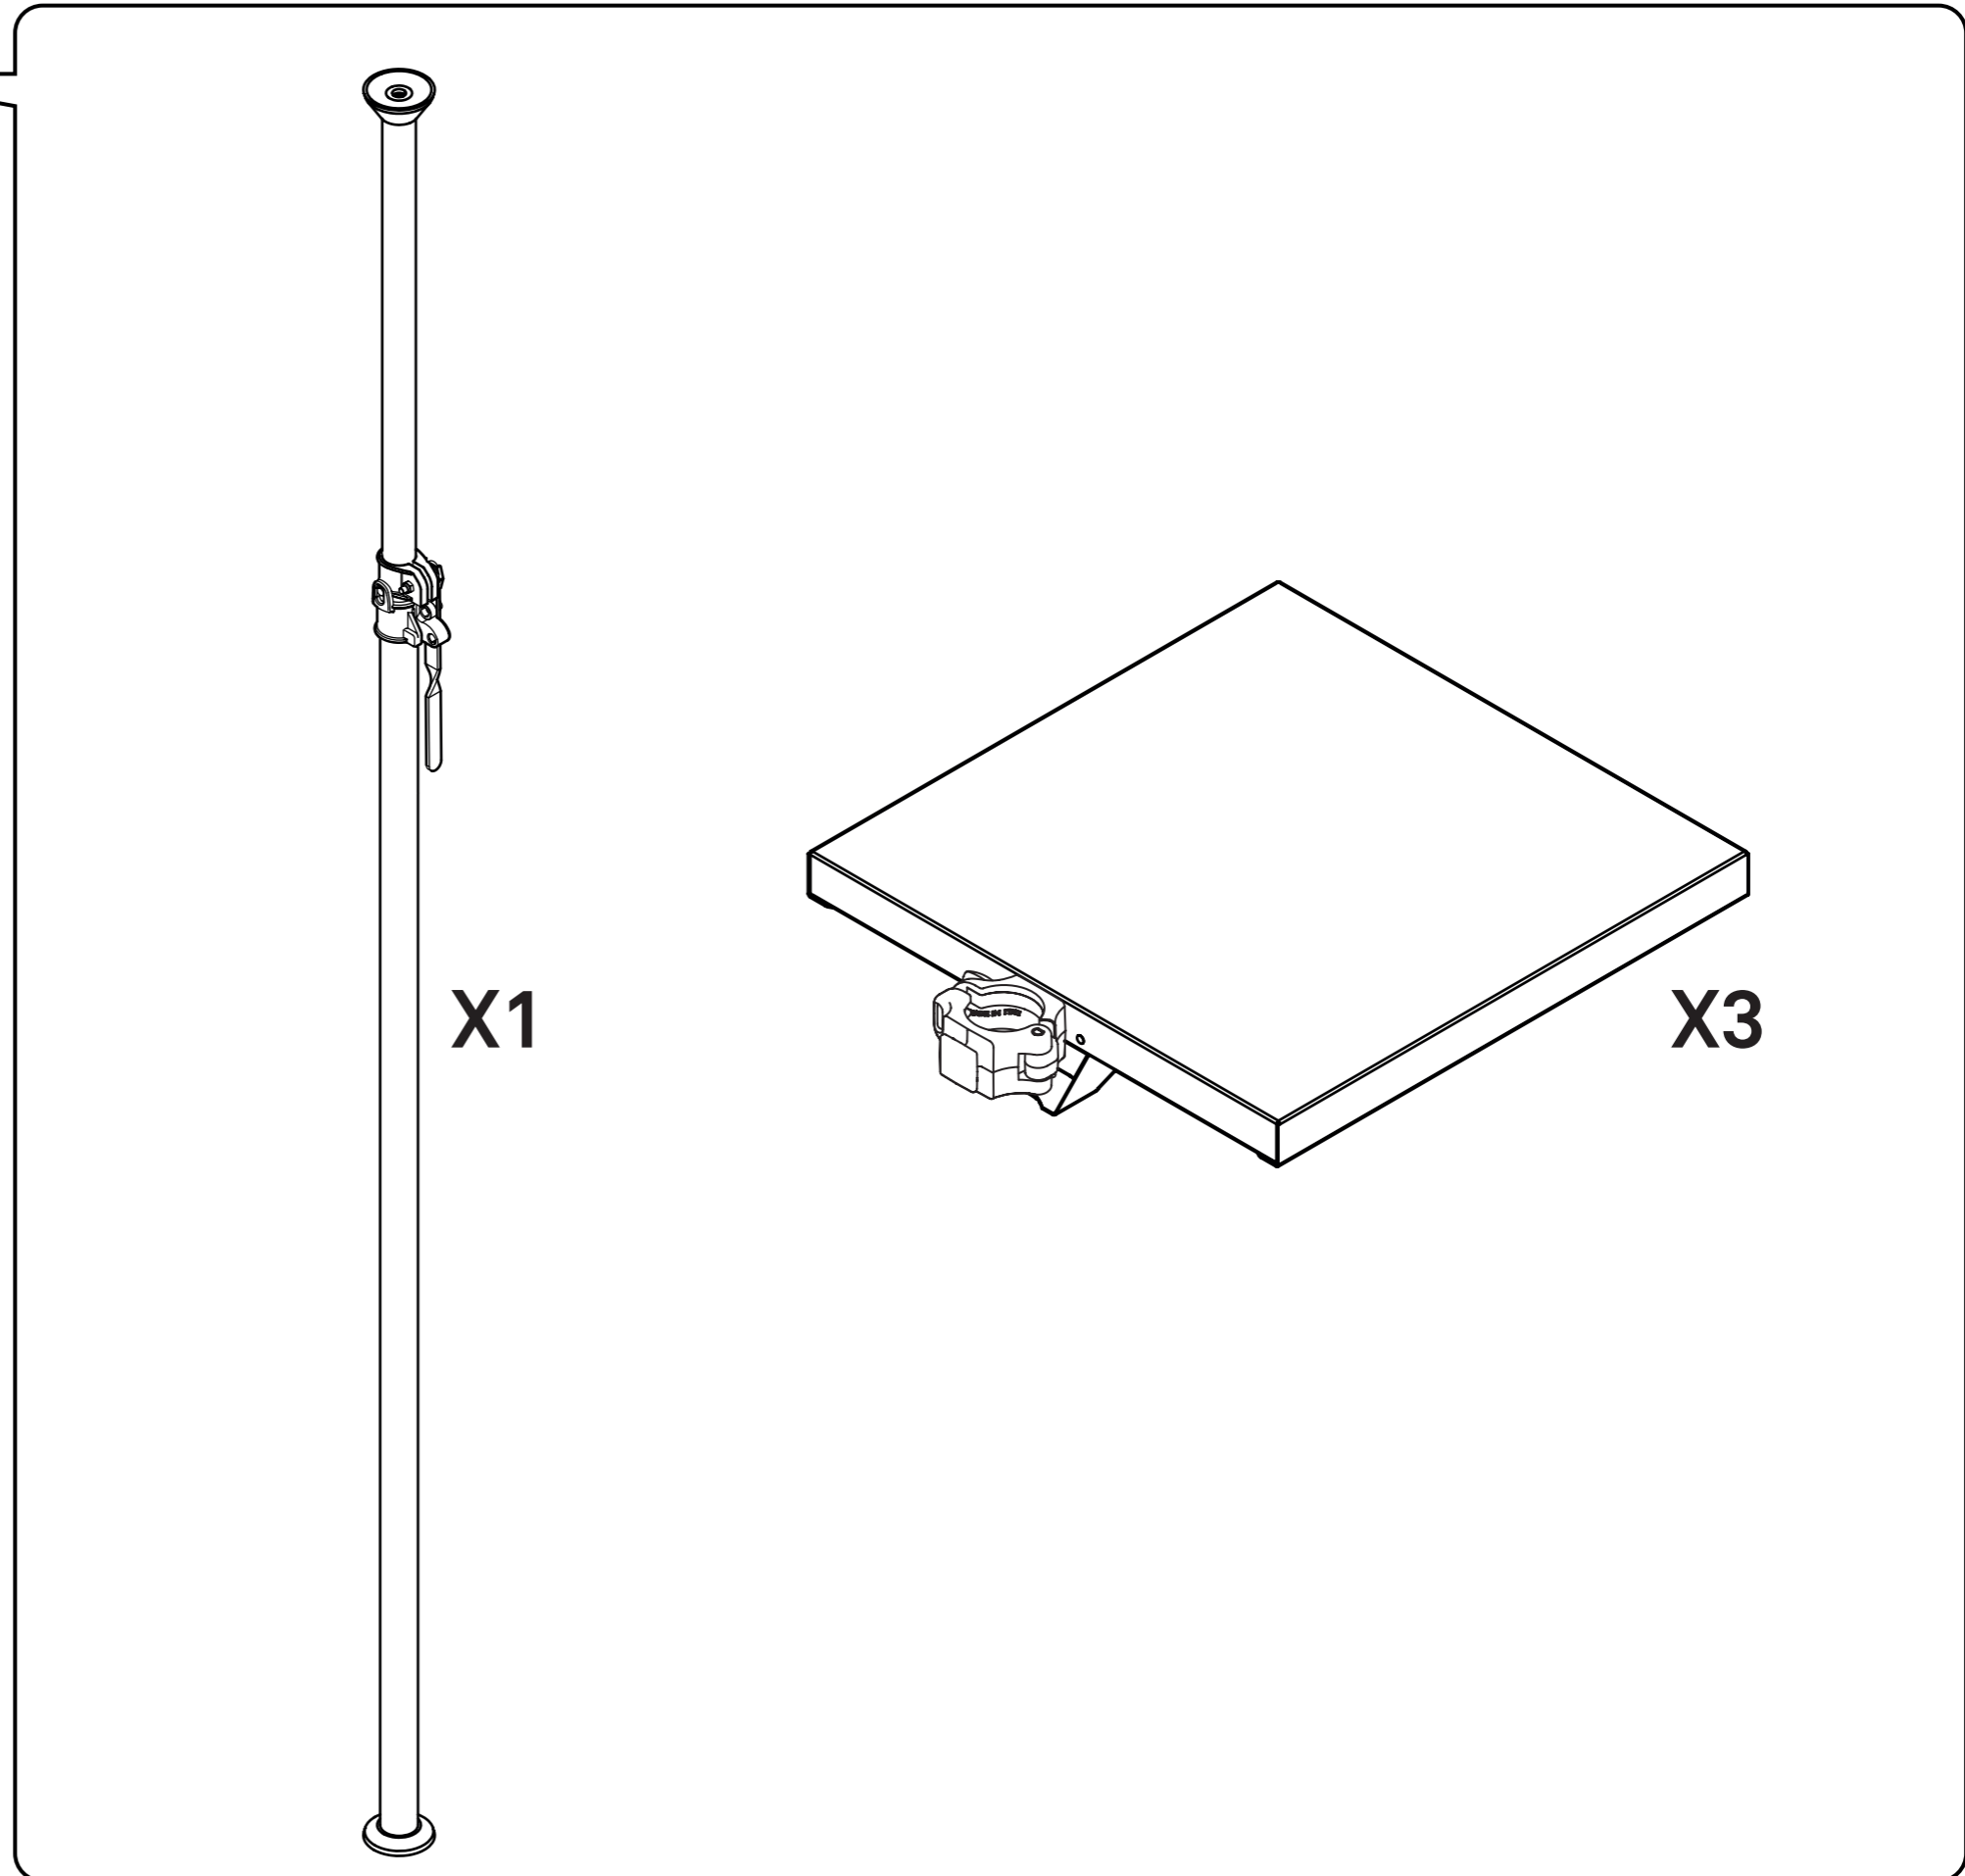

A L L U

AUDREY

Autopole Shelves

ASSEMBLY INSTRUCTIONS

A L U
ASSEMBLY INSTRUCTIONS

KIT COMPONENTS

KECo8900006

**NECESSARY FOR THE
INSTALLATION**

(INCLUDED)

A L U

ASSEMBLY INSTRUCTIONS

KIT
ASSEMBLY TIME

20/25 min

AUDREY

AUTOPOLE SHELF 15"

A L U

ASSEMBLY INSTRUCTIONS

AUTOPOLE

MAX LOAD 110 lbs
50 KG

NECESSARY FOR THE INSTALLATION

(INCLUDED)

A L U

ASSEMBLY INSTRUCTIONS

FAST GRIP for

AUTOPOLE SHELF 15"