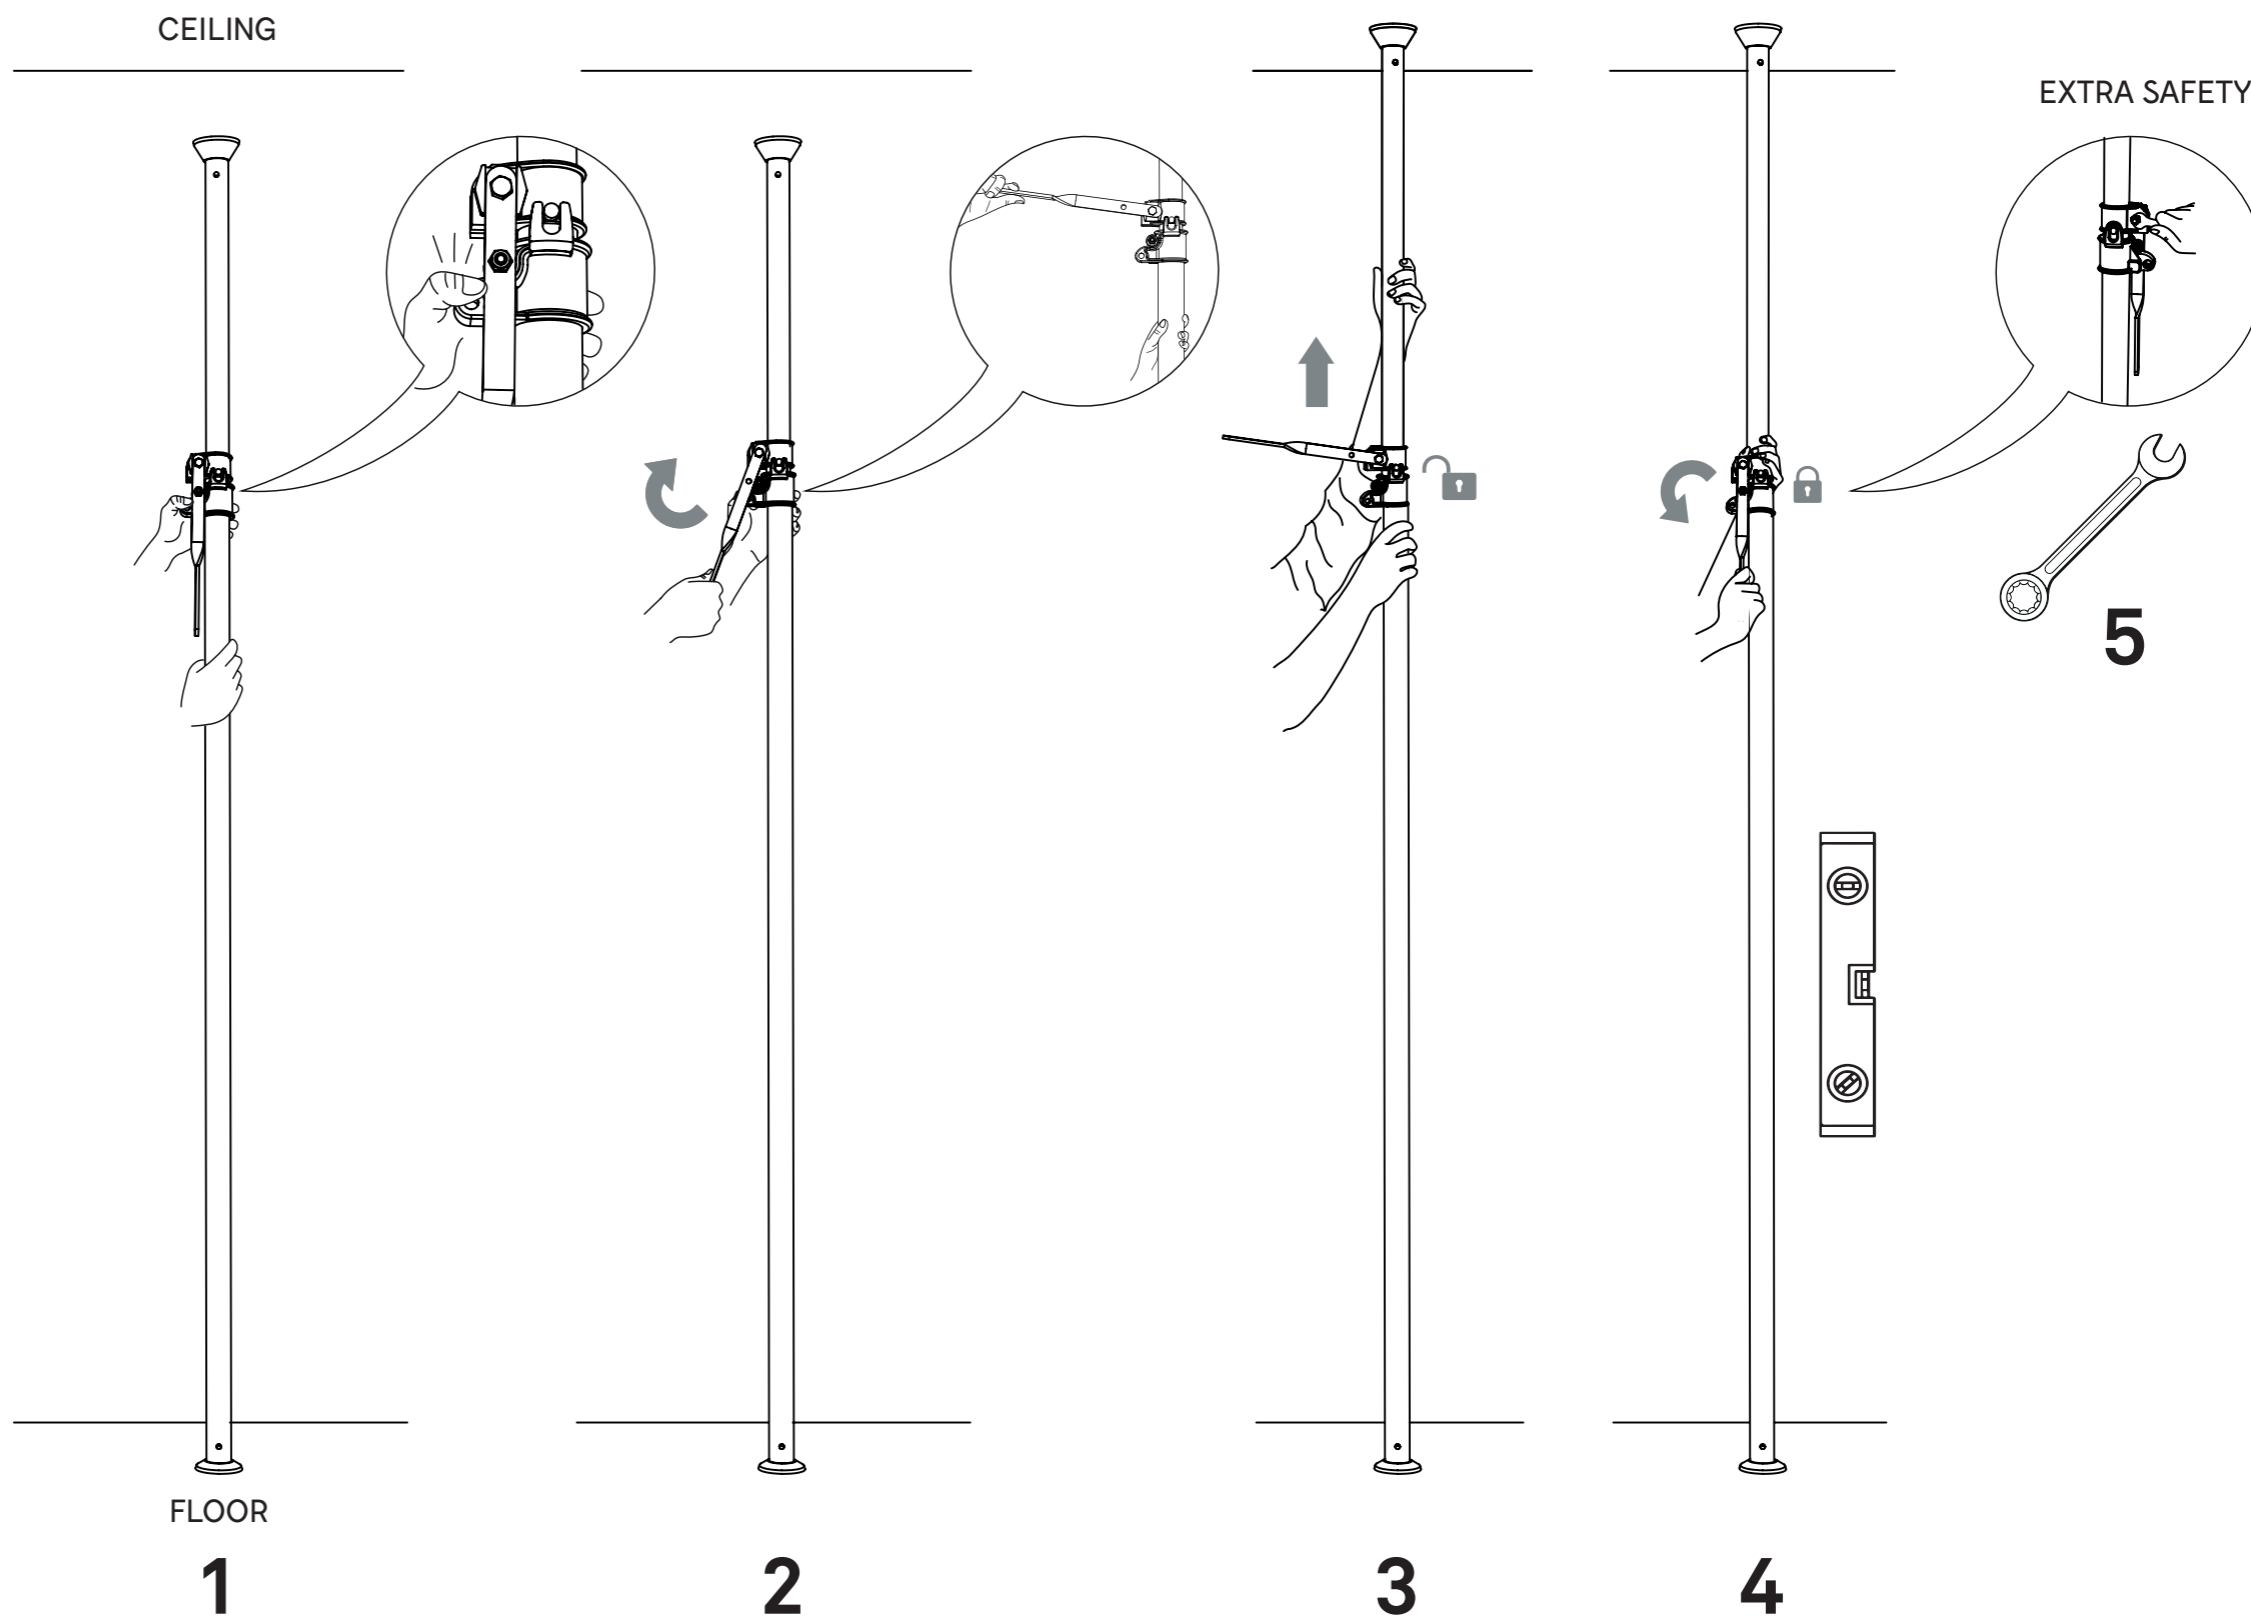

ASSEMBLY INSTRUCTIONS

AUTOPOLE

MAX LOAD 110 lbs
50 KG

NECESSARY FOR THE INSTALLATION

(INCLUDED)

A L U

ASSEMBLY INSTRUCTIONS

FAST GRIP for