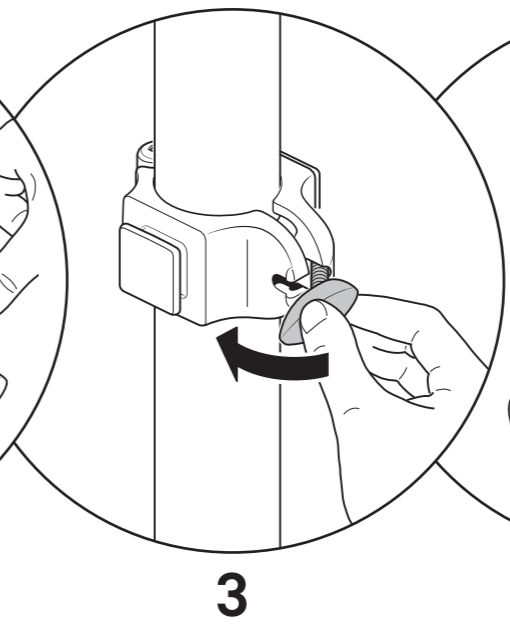

ASSEMBLY INSTRUCTIONS

AUTOPOLE

MAX LOAD 110 lbs
50 KG

NECESSARY FOR THE INSTALLATION

(INCLUDED)

A L U

ASSEMBLY INSTRUCTIONS

FAST GRIP for