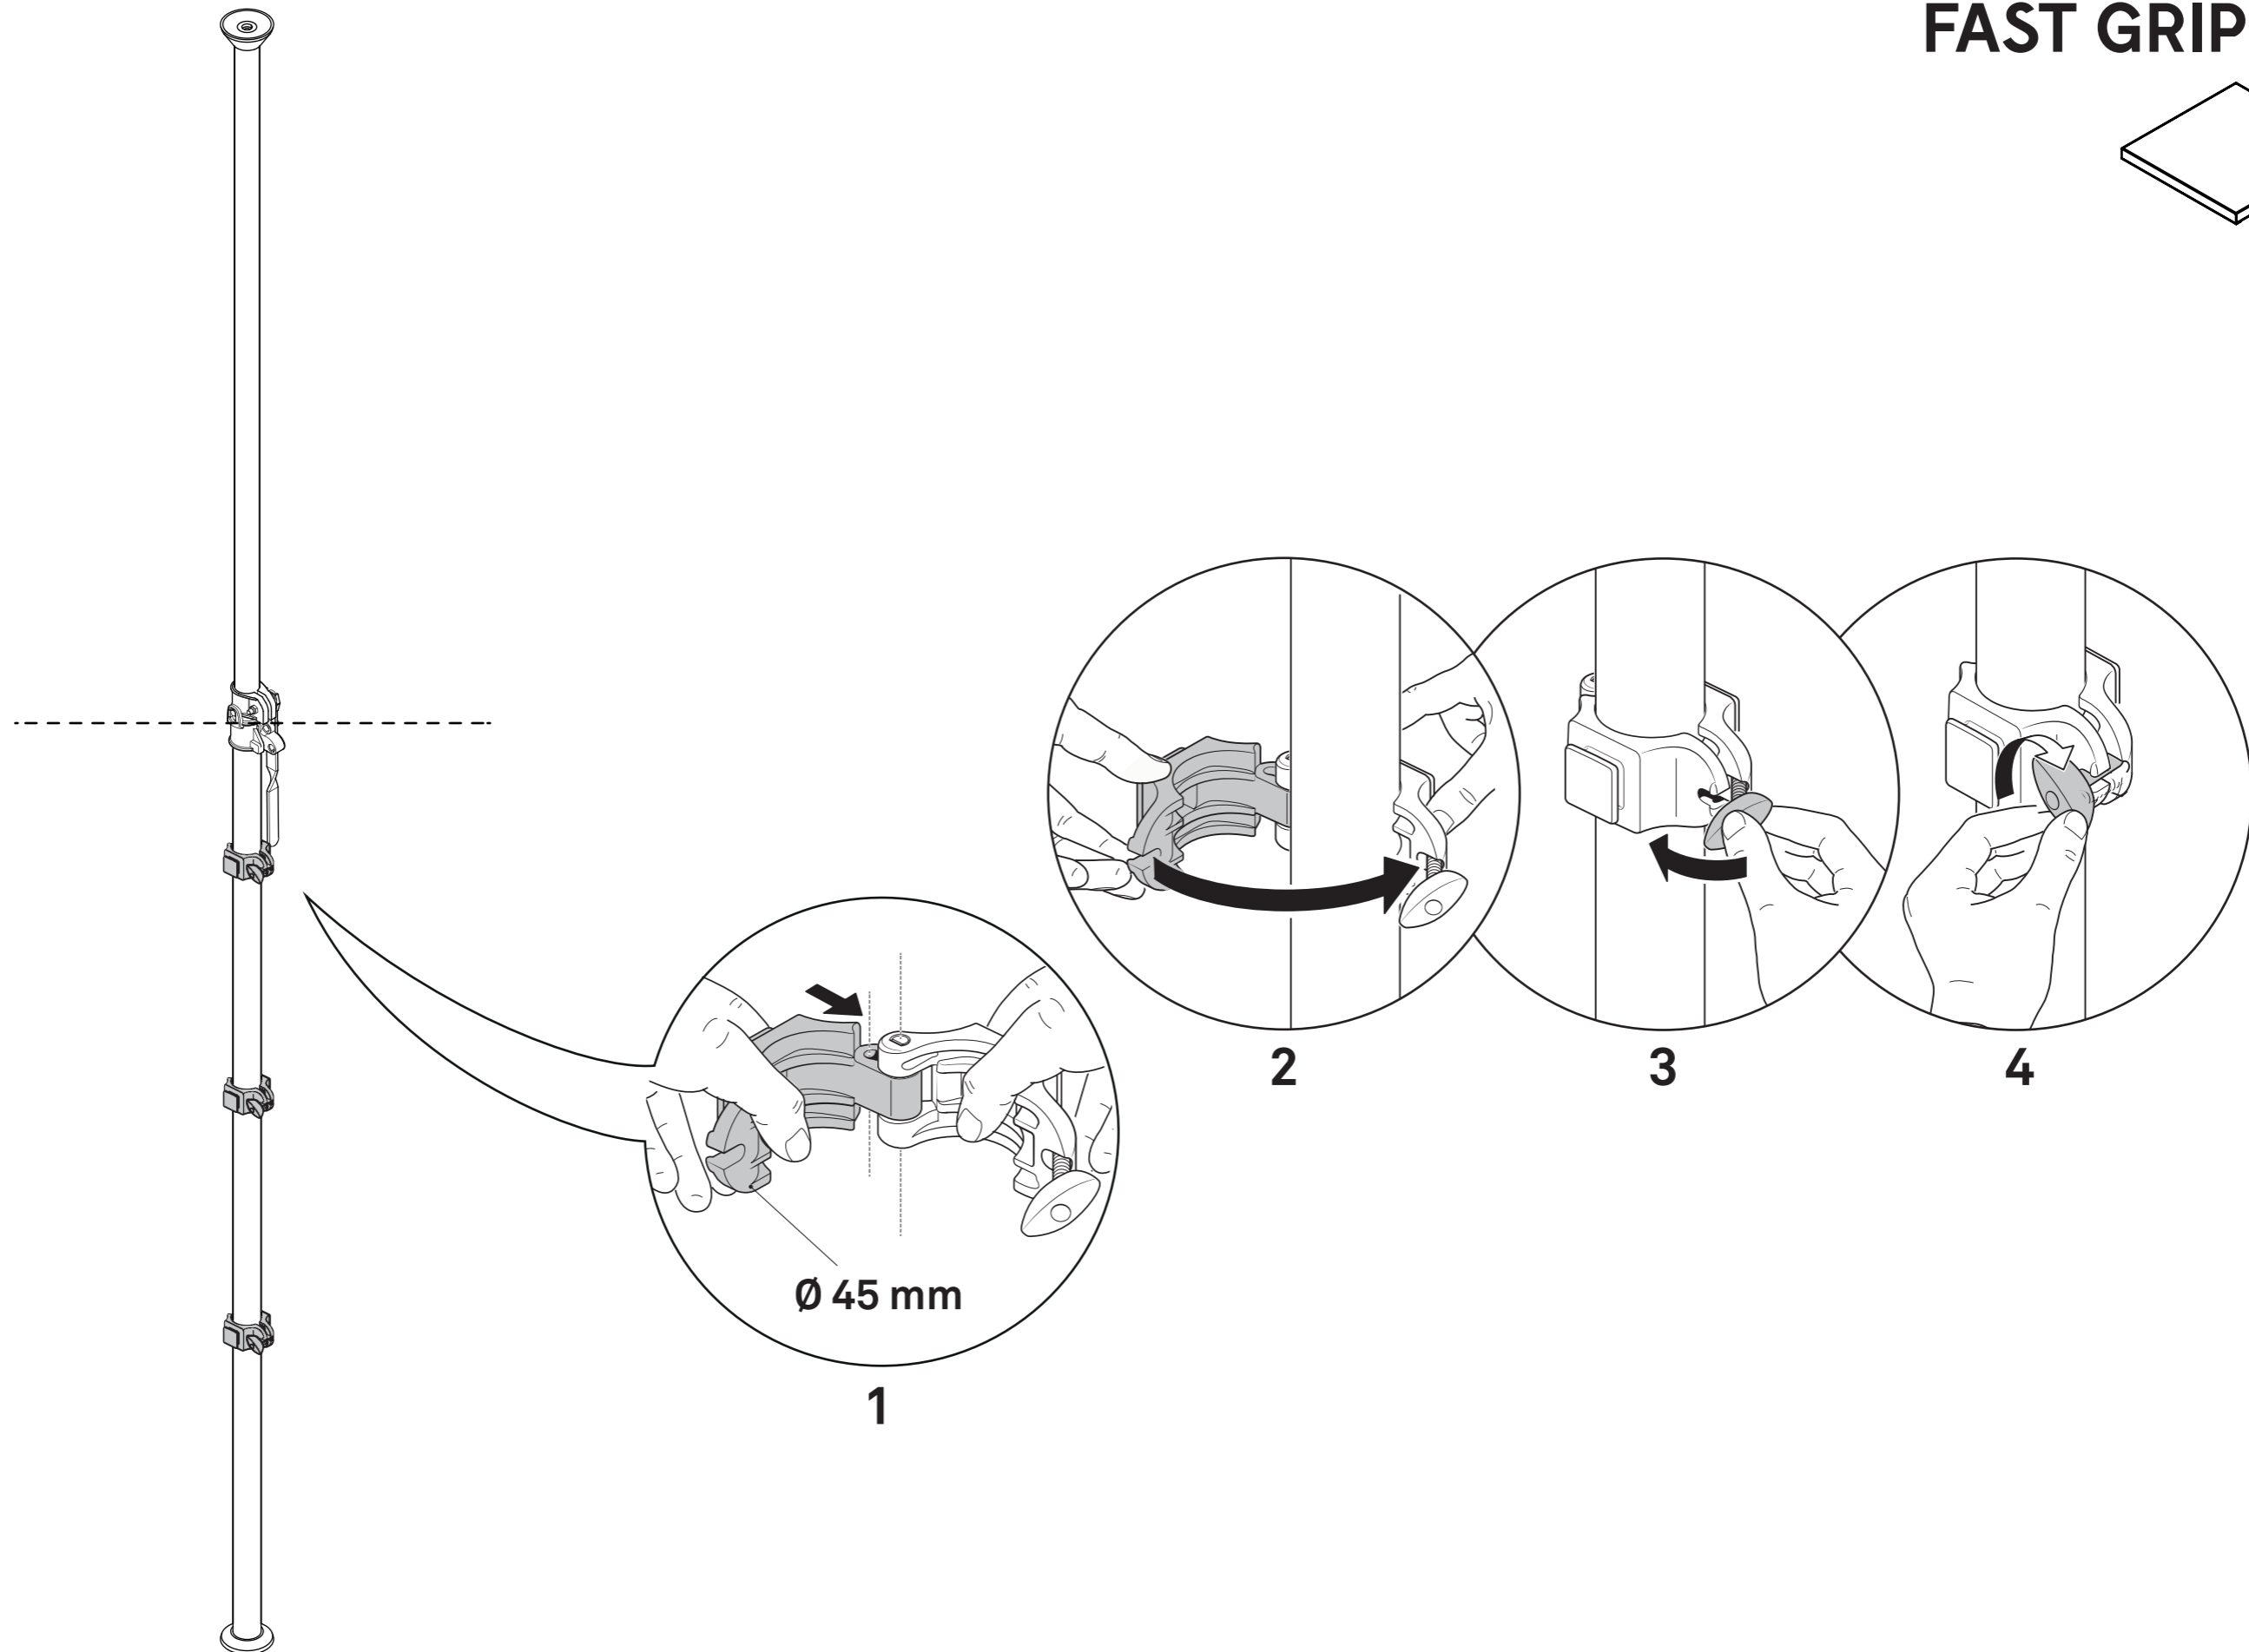

ASSEMBLY INSTRUCTIONS

AUTOPOLE

MAX LOAD 110 lbs
50 KG

NECESSARY FOR THE INSTALLATION

(INCLUDED)

A L U

ASSEMBLY INSTRUCTIONS

FAST GRIP for