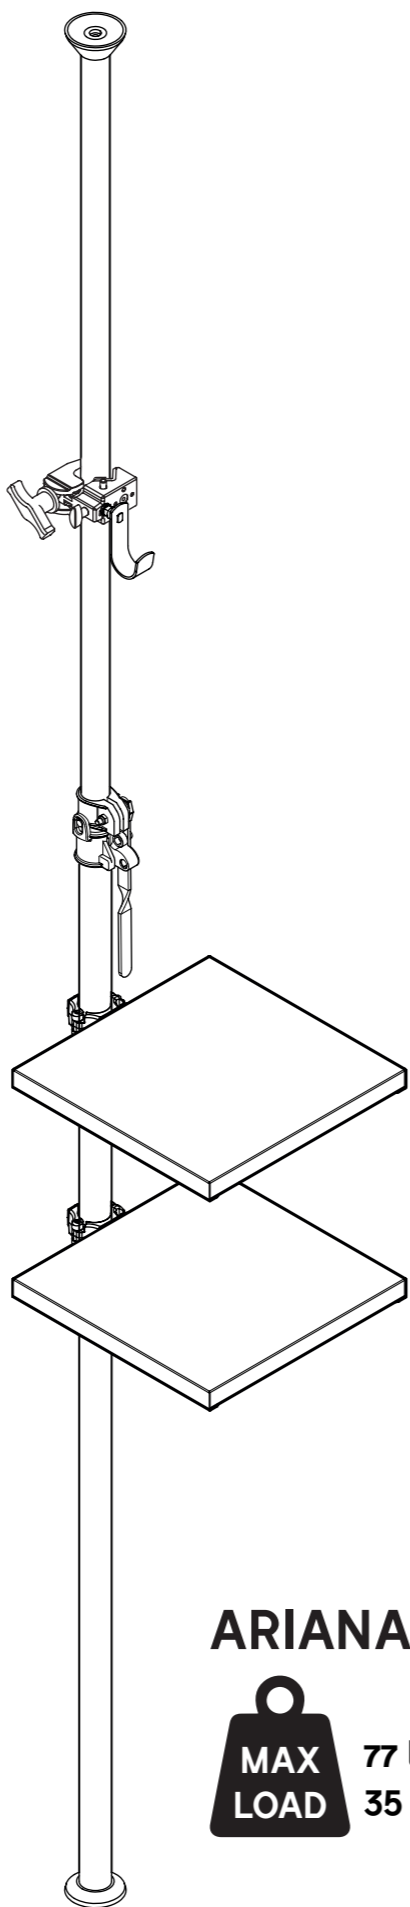

A L U

ARIANA

**Autopole Shelves and Hook
ASSEMBLY INSTRUCTIONS**

A L U
ASSEMBLY INSTRUCTIONS

KIT COMPONENTS

KEC08900030

**NECESSARY FOR THE
INSTALLATION**

(INCLUDED)

A L U

ASSEMBLY INSTRUCTIONS

KIT ASSEMBLY TIME

20/25 min

ARIANA

AUTOPOLE SHELF 15"

AUTOPOLE HOOK

A L U

ASSEMBLY INSTRUCTIONS

AUTOPOLE

MAX LOAD 110 lbs
50 KG

NECESSARY FOR THE INSTALLATION

(INCLUDED)

A L U

ASSEMBLY INSTRUCTIONS

SUPER CLAMP for

A L U

ASSEMBLY INSTRUCTIONS

FAST GRIP for

2

3

4

1

Ø 4