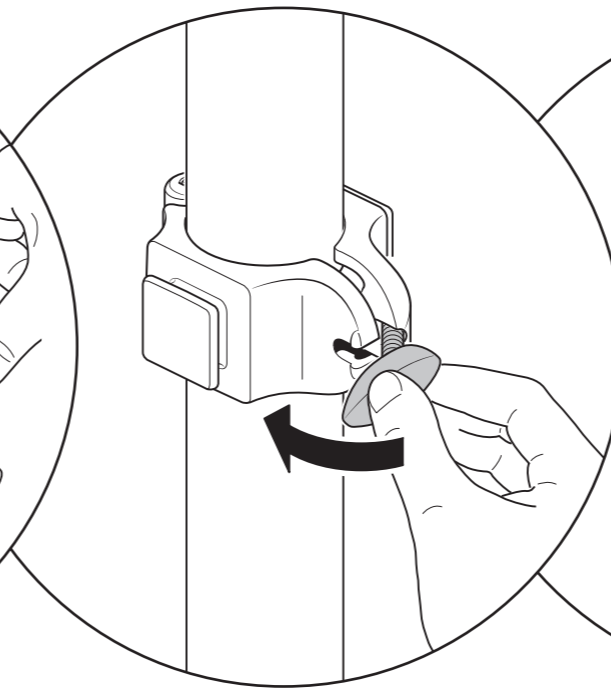

ASSEMBLY INSTRUCTIONS

AUTOPOLE

MAX LOAD 110 lbs
50 KG

NECESSARY FOR THE INSTALLATION

(INCLUDED)

A L U

ASSEMBLY INSTRUCTIONS

SUPER CLAMP for

A L U

ASSEMBLY INSTRUCTIONS

FAST GRIP for

2

3

4

1

Ø 4