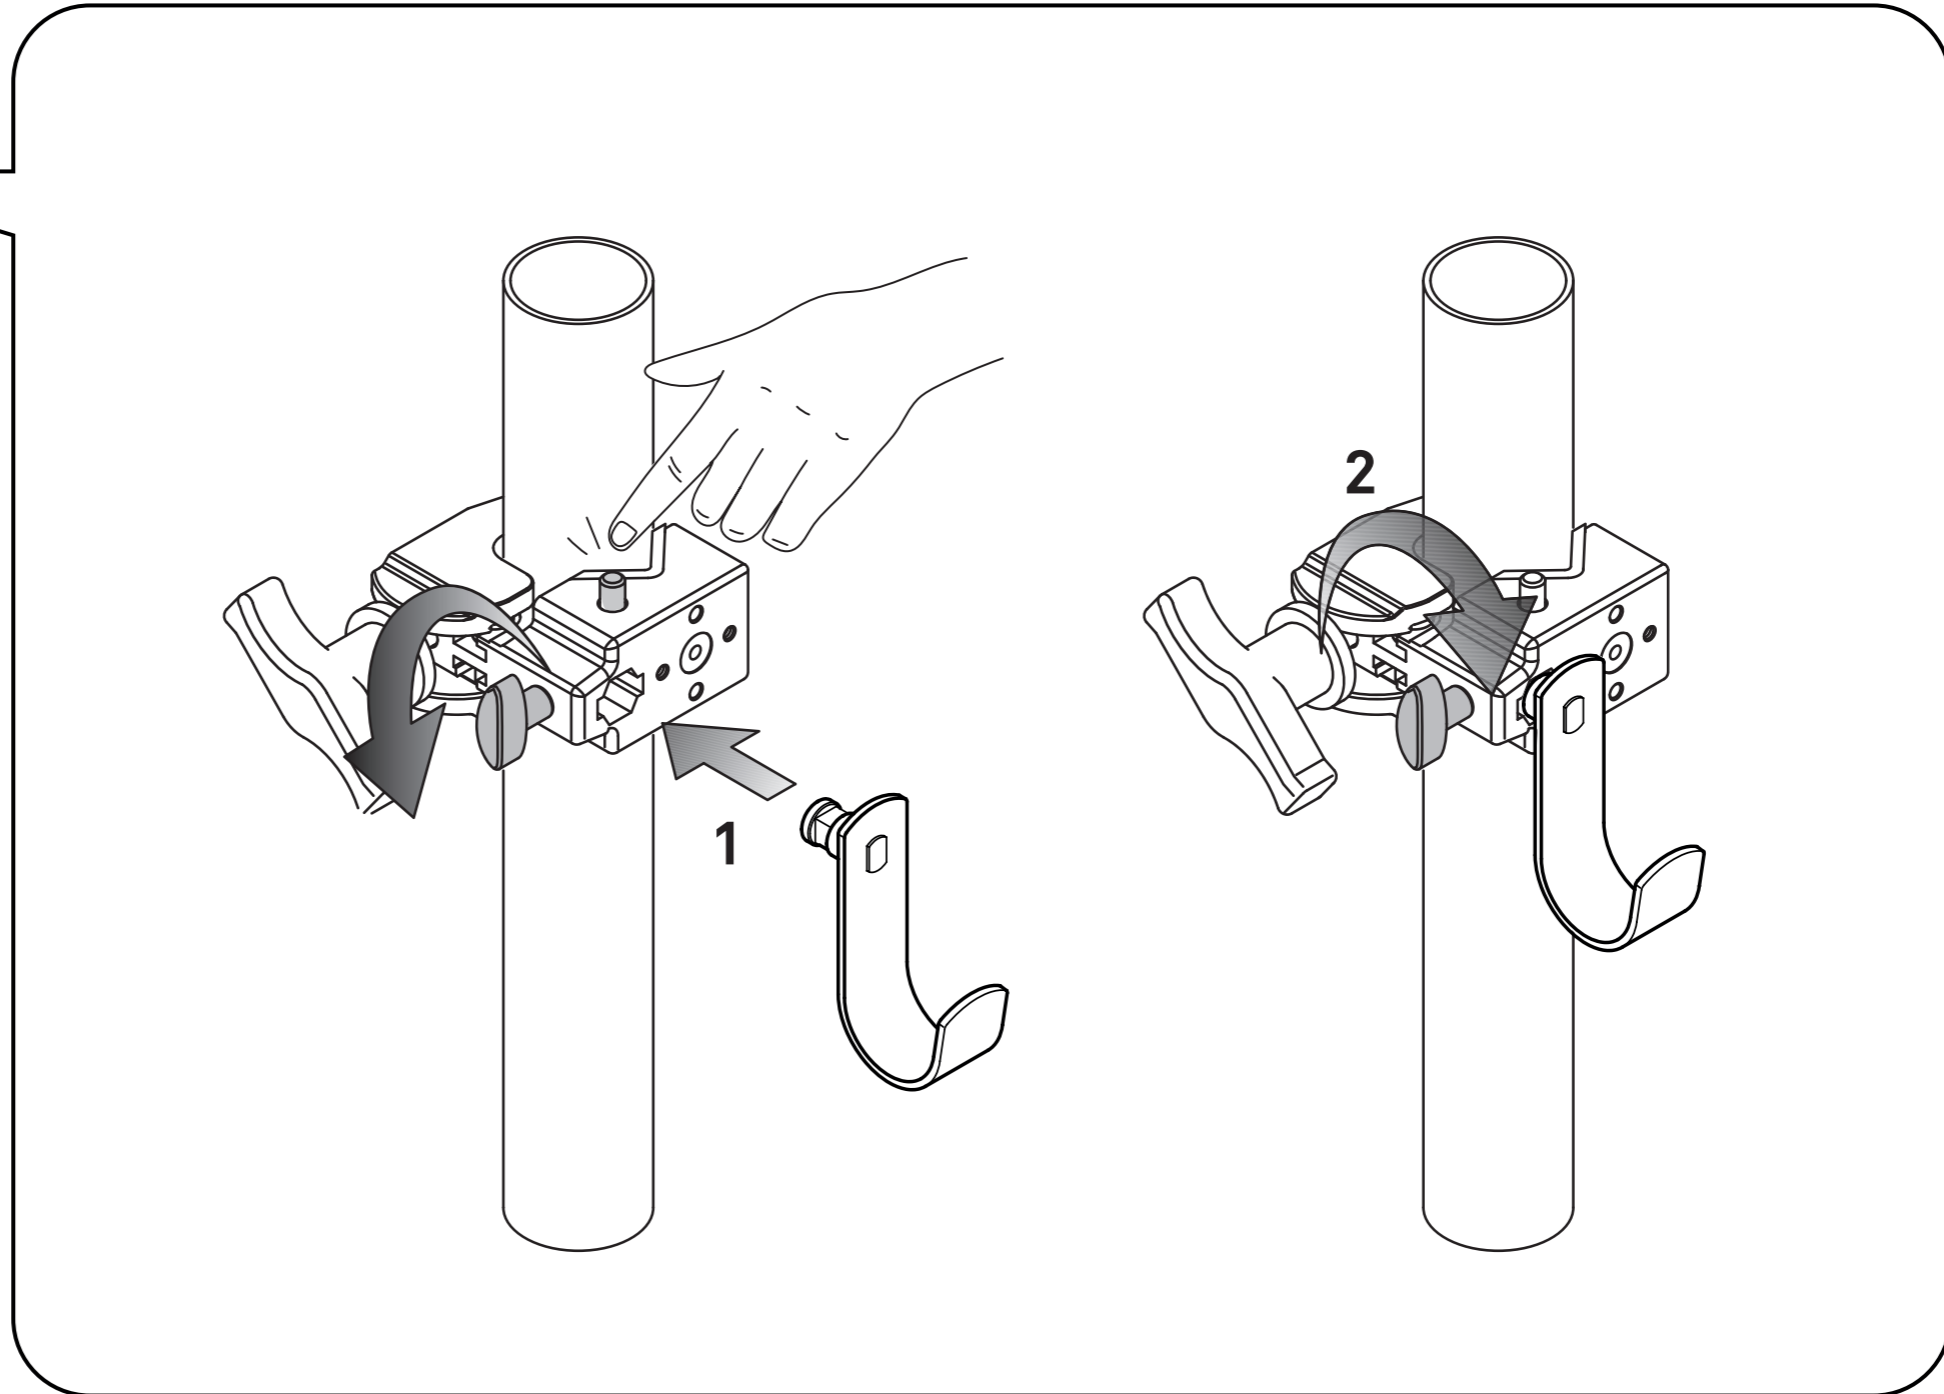

A L U

ASSEMBLY INSTRUCTIONS

FAST GRIP for

2

3

4

1

Ø 4

AUTOPOLE HOOK

A L U
ASSEMBLY INSTRUCTIONS

AUTOPOLE SHELF 15''