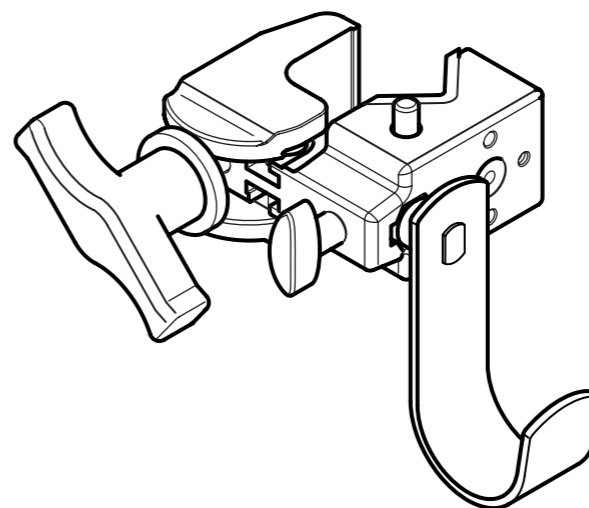

A L U

ARIANA

**Autopole Shelves and Hook
ASSEMBLY INSTRUCTIONS**

A L U
ASSEMBLY INSTRUCTIONS

KIT COMPONENTS

KEC08900030

**NECESSARY FOR THE
INSTALLATION**

(INCLUDED)

A L U

ASSEMBLY INSTRUCTIONS

KIT ASSEMBLY TIME

20/25 min

ARIANA

AUTOPOLE SHELF 15"

AUTOPOLE HOOK

A L U

ASSEMBLY INSTRUCTIONS

AUTOPOLE

MAX LOAD 110 lbs
50 KG

NECESSARY FOR THE INSTALLATION

(INCLUDED)

A L U

ASSEMBLY INSTRUCTIONS

SUPER CLAMP for

A L U

ASSEMBLY INSTRUCTIONS

FAST GRIP for

2

3

4

1

Ø 4