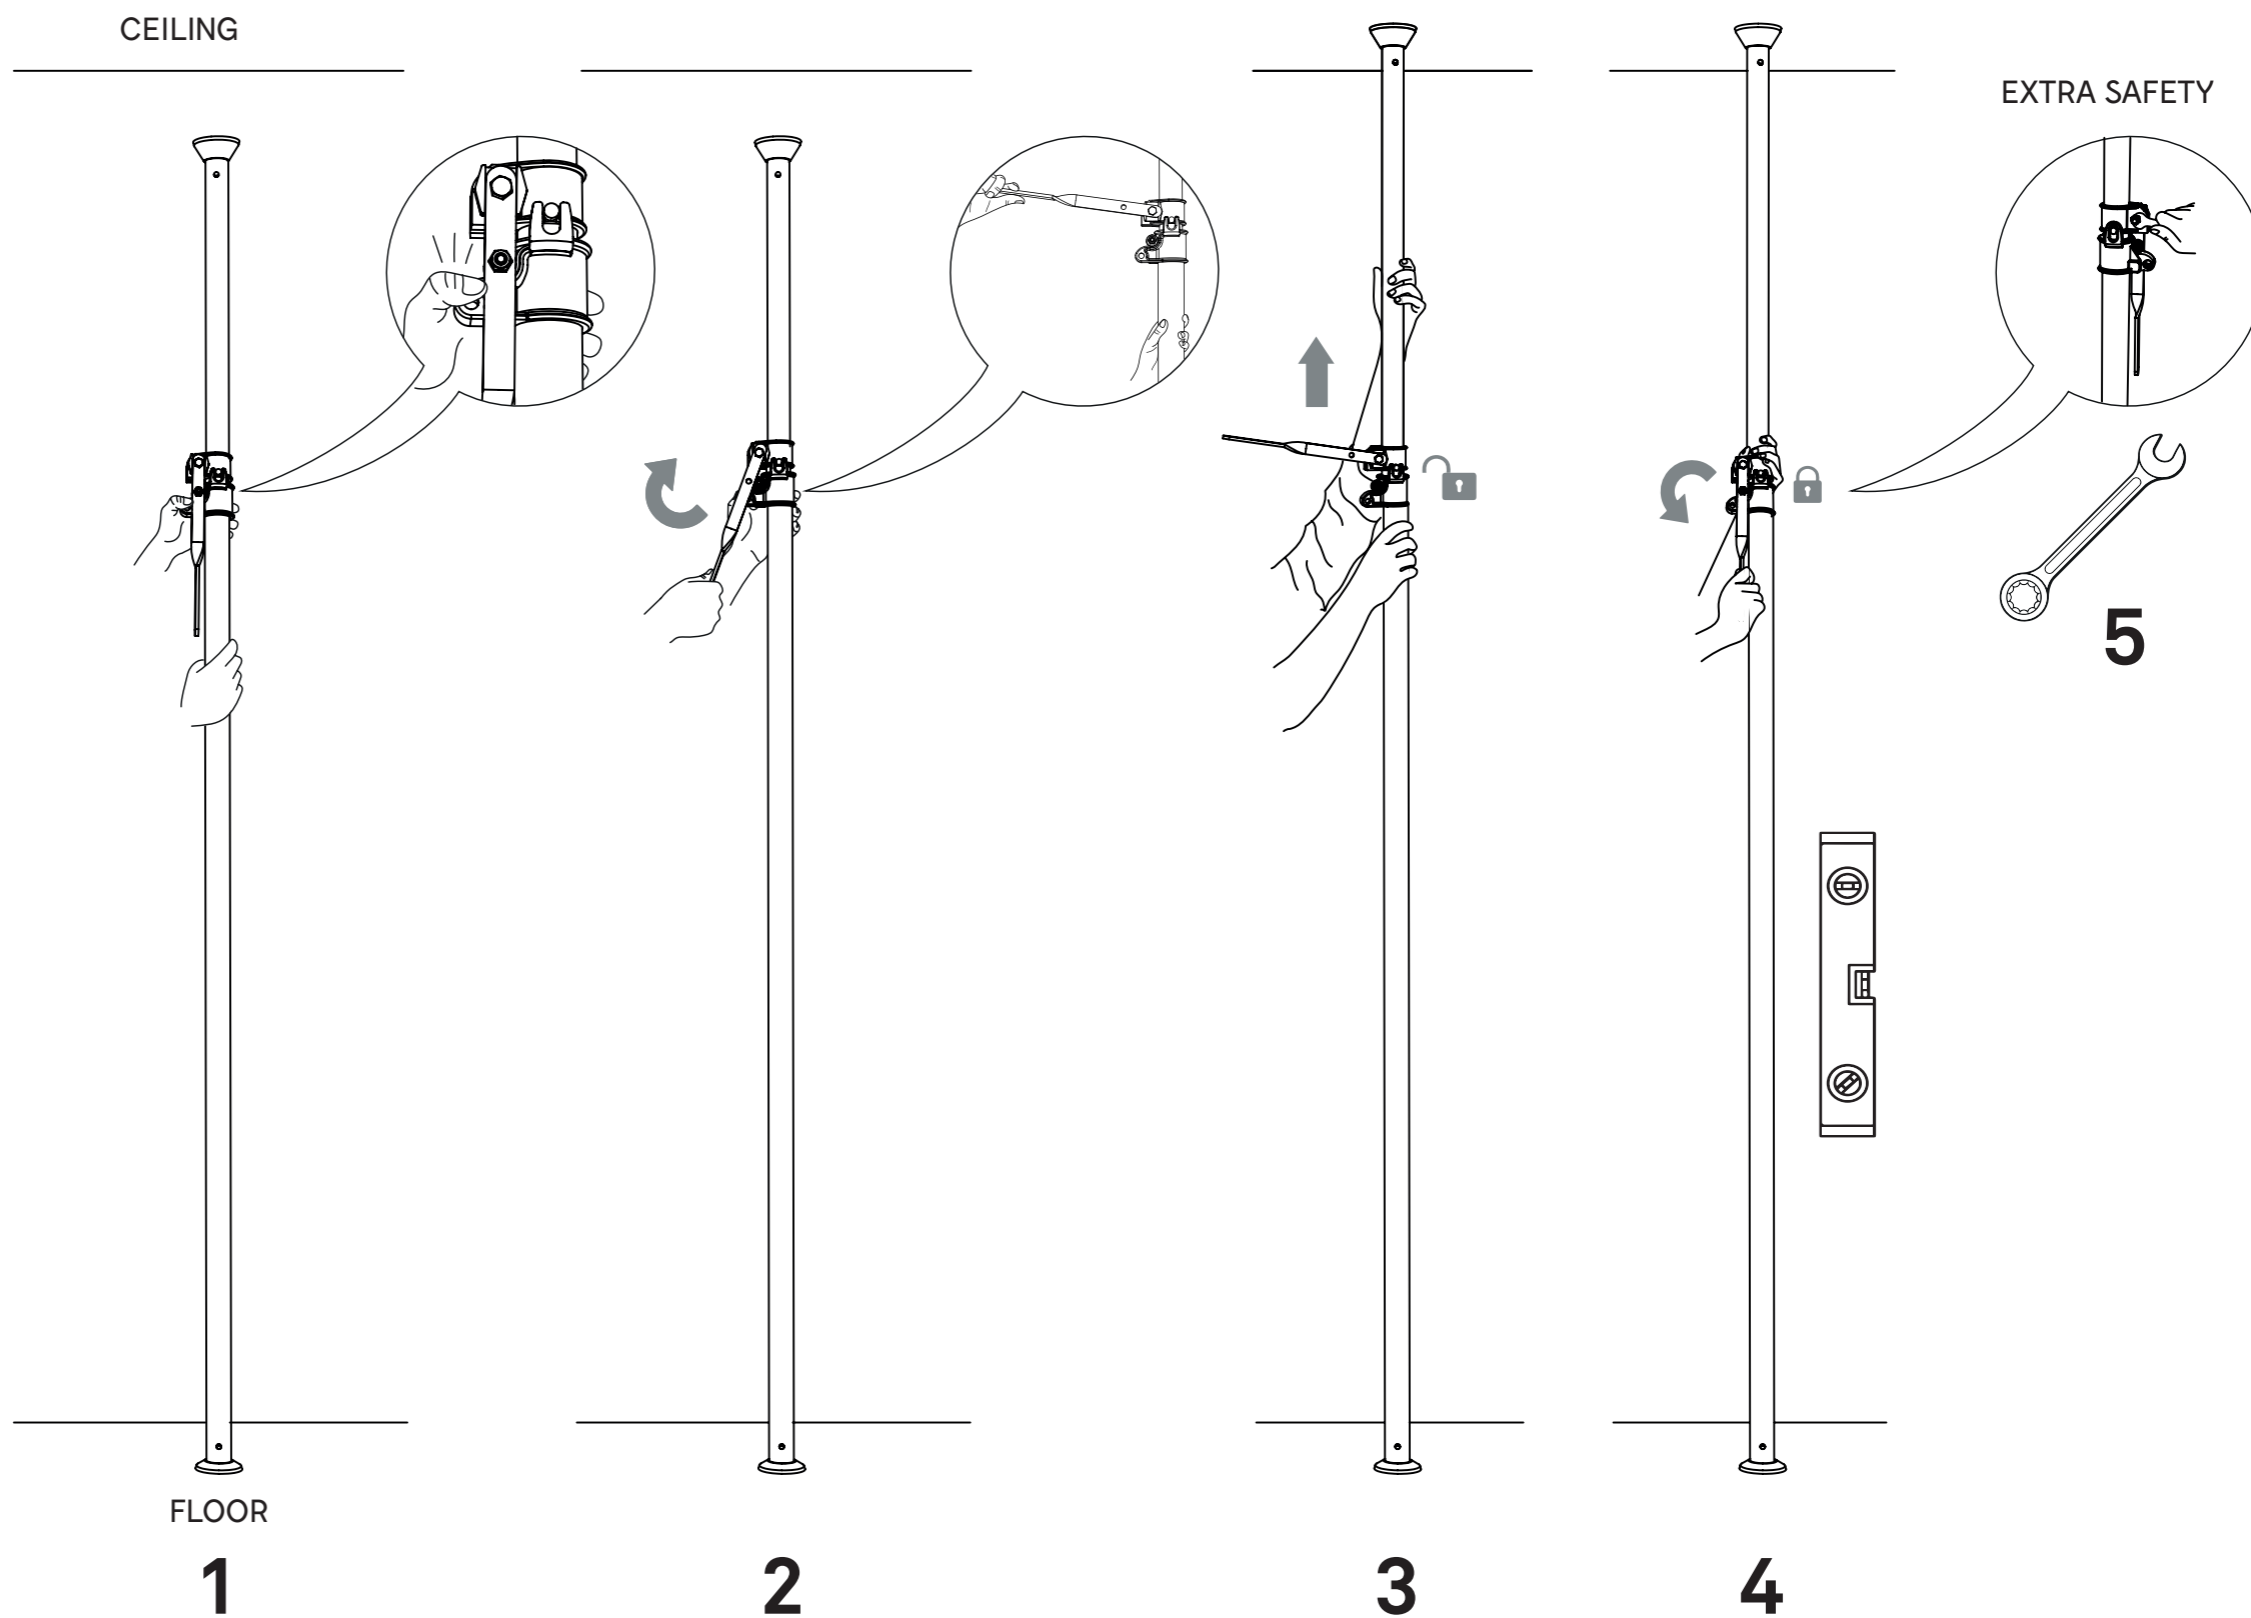

A L U

ARIANA

**Autopole Shelves and Hook
ASSEMBLY INSTRUCTIONS**

A L U
ASSEMBLY INSTRUCTIONS

KIT COMPONENTS

KEC08900030

**NECESSARY FOR THE
INSTALLATION**

(INCLUDED)

ASSEMBLY INSTRUCTIONS

AUTOPOLE

MAX LOAD 110 lbs
50 KG

NECESSARY FOR THE INSTALLATION

(INCLUDED)

A L U

ASSEMBLY INSTRUCTIONS

SUPER CLAMP for

A L U

ASSEMBLY INSTRUCTIONS

FAST GRIP for

2

3

4

1

Ø 4