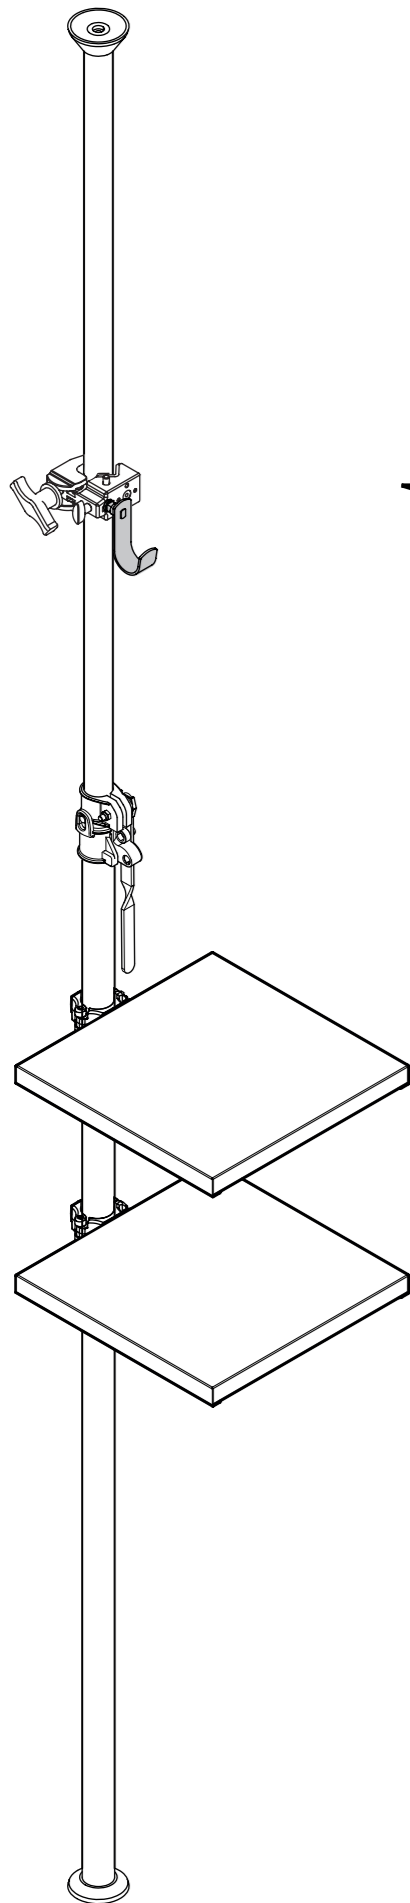

AUTOPOLE HOOK