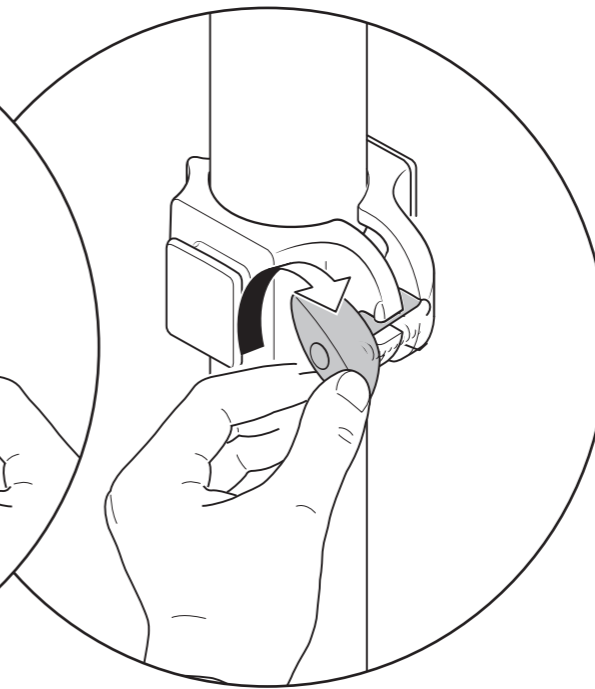

A L U

ASSEMBLY INSTRUCTIONS

FAST GRIP for

2

3

4

1

Ø 4

AUTOPOLE HOOK

A L U
ASSEMBLY INSTRUCTIONS

AUTOPOLE SHELF 15''