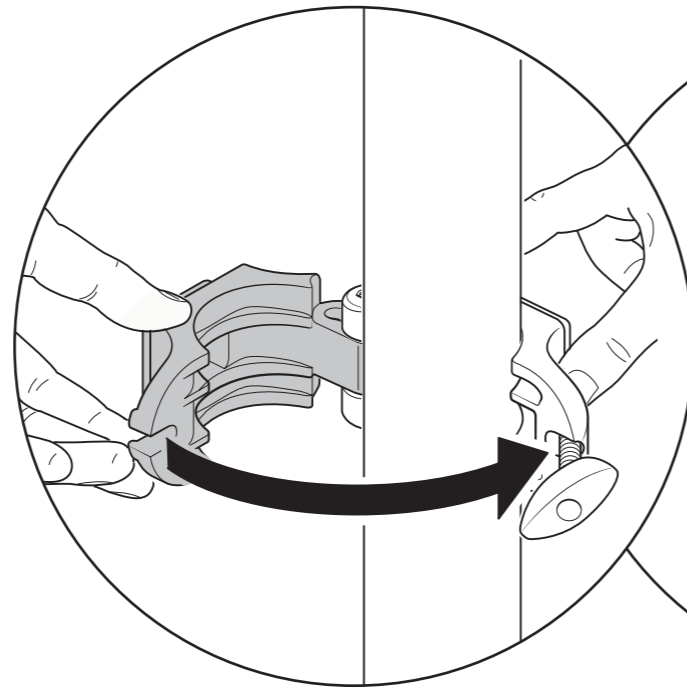

ASSEMBLY INSTRUCTIONS

AUTOPOLE

MAX LOAD 110 lbs
50 KG

NECESSARY FOR THE INSTALLATION

(INCLUDED)

A L U

ASSEMBLY INSTRUCTIONS

SUPER CLAMP for

A L U

ASSEMBLY INSTRUCTIONS

FAST GRIP for

2

3

4

1

Ø 4