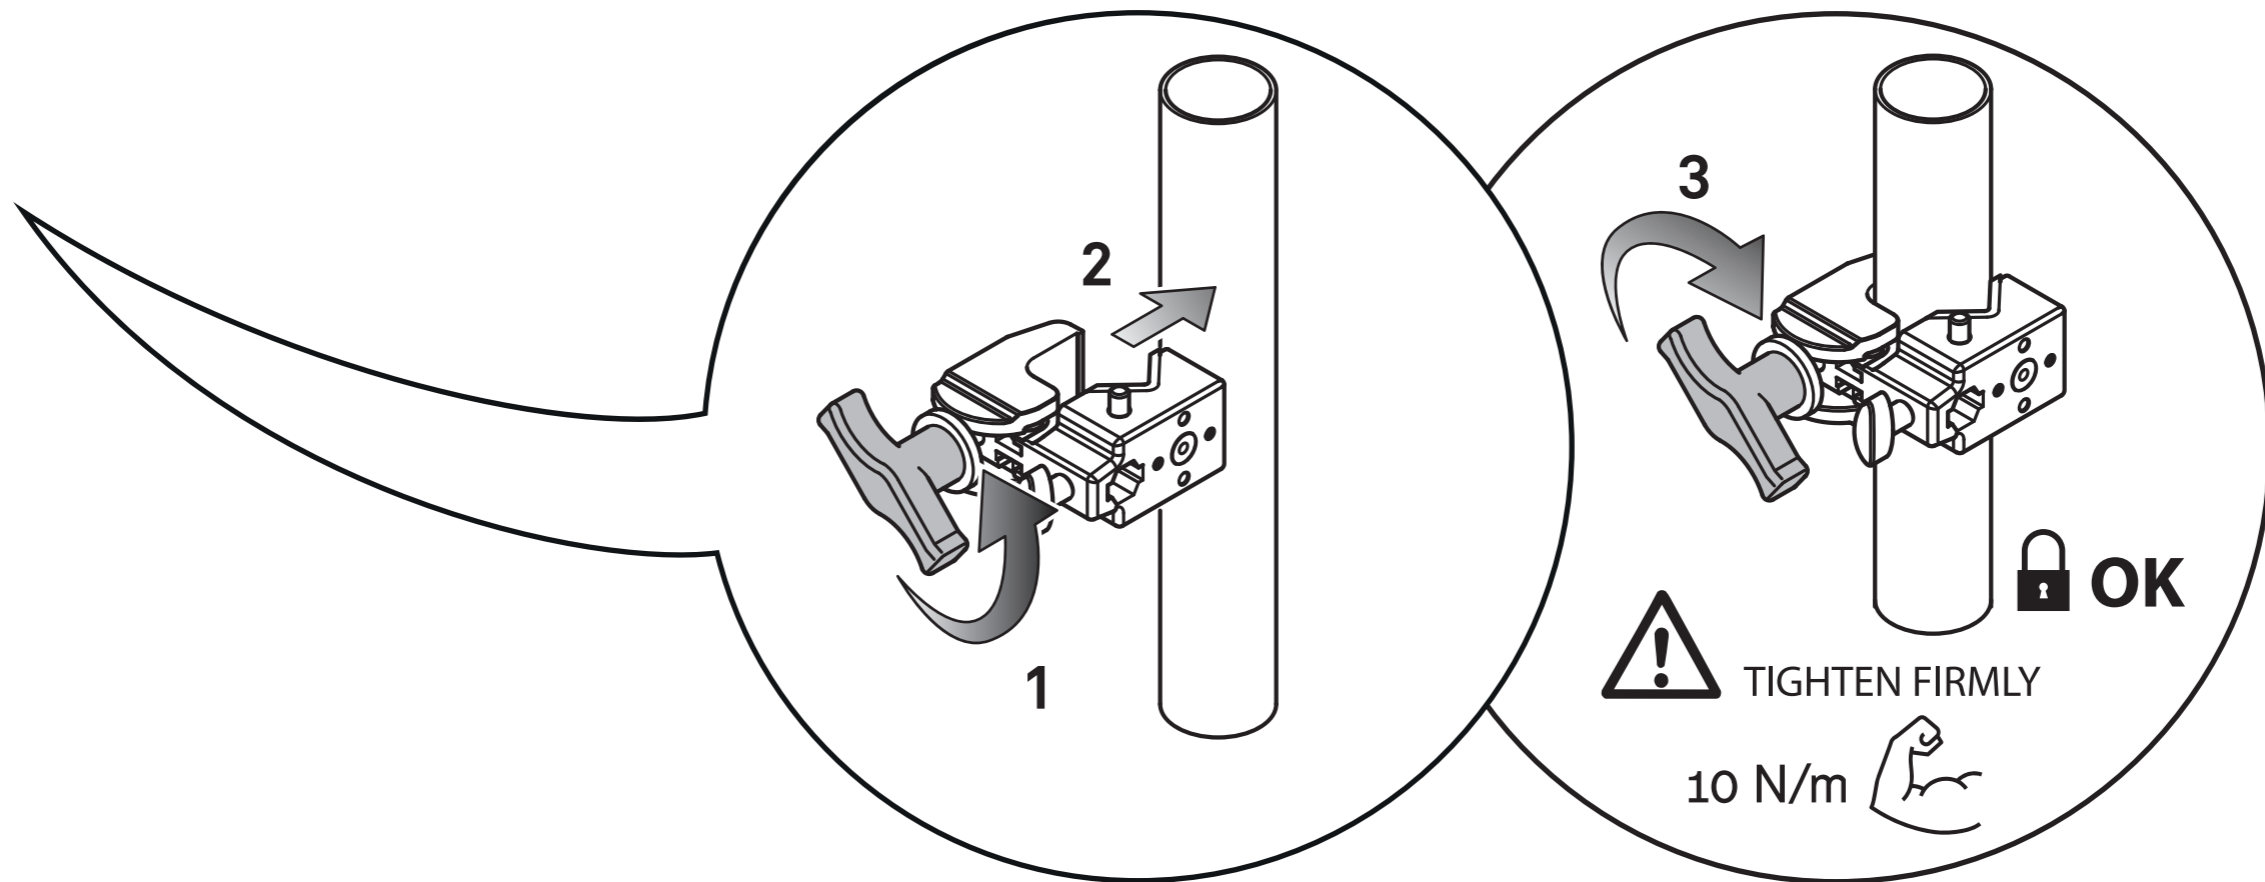

ASSEMBLY INSTRUCTIONS

AUTOPOLE

MAX LOAD 110 lbs
50 KG

NECESSARY FOR THE INSTALLATION

(INCLUDED)

A L U

ASSEMBLY INSTRUCTIONS

SUPER CLAMP for