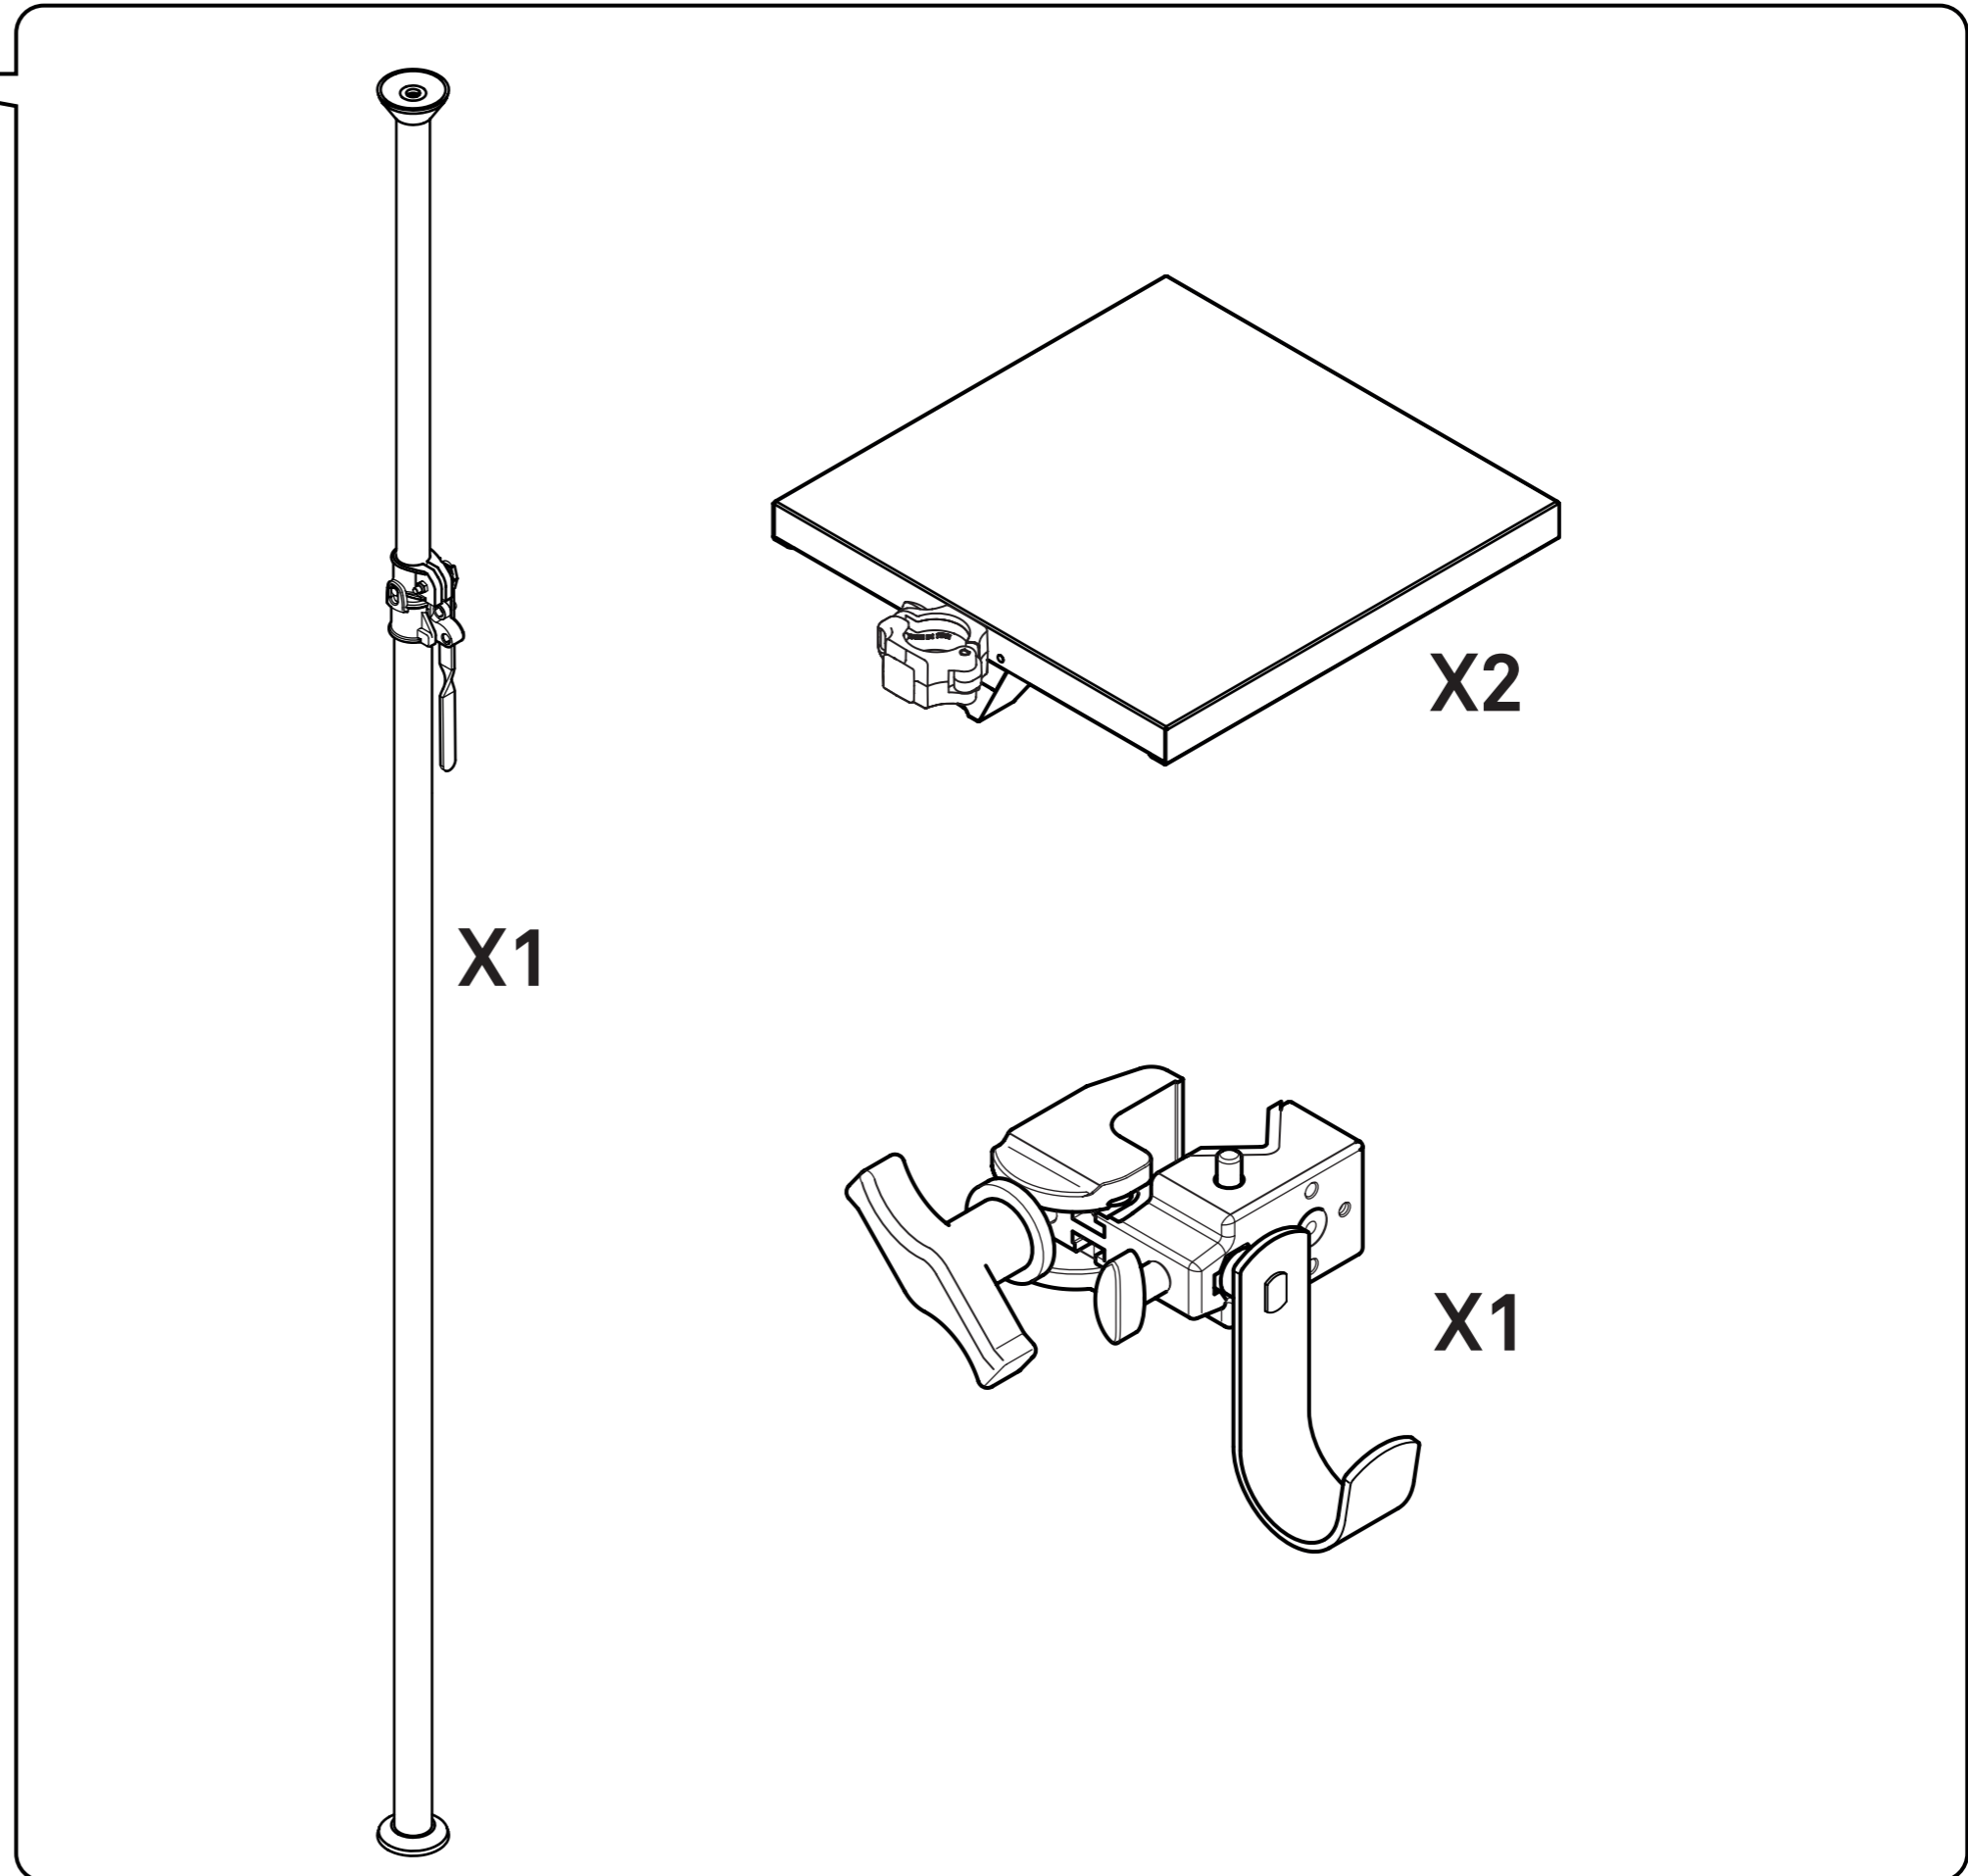

A L U

ARIANA

**Autopole Shelves and Hook
ASSEMBLY INSTRUCTIONS**

A L U
ASSEMBLY INSTRUCTIONS

KIT COMPONENTS

KEC08900030

**NECESSARY FOR THE
INSTALLATION**

(INCLUDED)

A L U

ASSEMBLY INSTRUCTIONS

KIT ASSEMBLY TIME

20/25 min

ARIANA

AUTOPOLE SHELF 15"

AUTOPOLE HOOK

A L U

ASSEMBLY INSTRUCTIONS

AUTOPOLE

MAX LOAD 110 lbs
50 KG

NECESSARY FOR THE INSTALLATION

(INCLUDED)

A L U

ASSEMBLY INSTRUCTIONS

SUPER CLAMP for

AUTOPOLE HOOK

A L U
ASSEMBLY INSTRUCTIONS

AUTOPOLE SHELF 15''