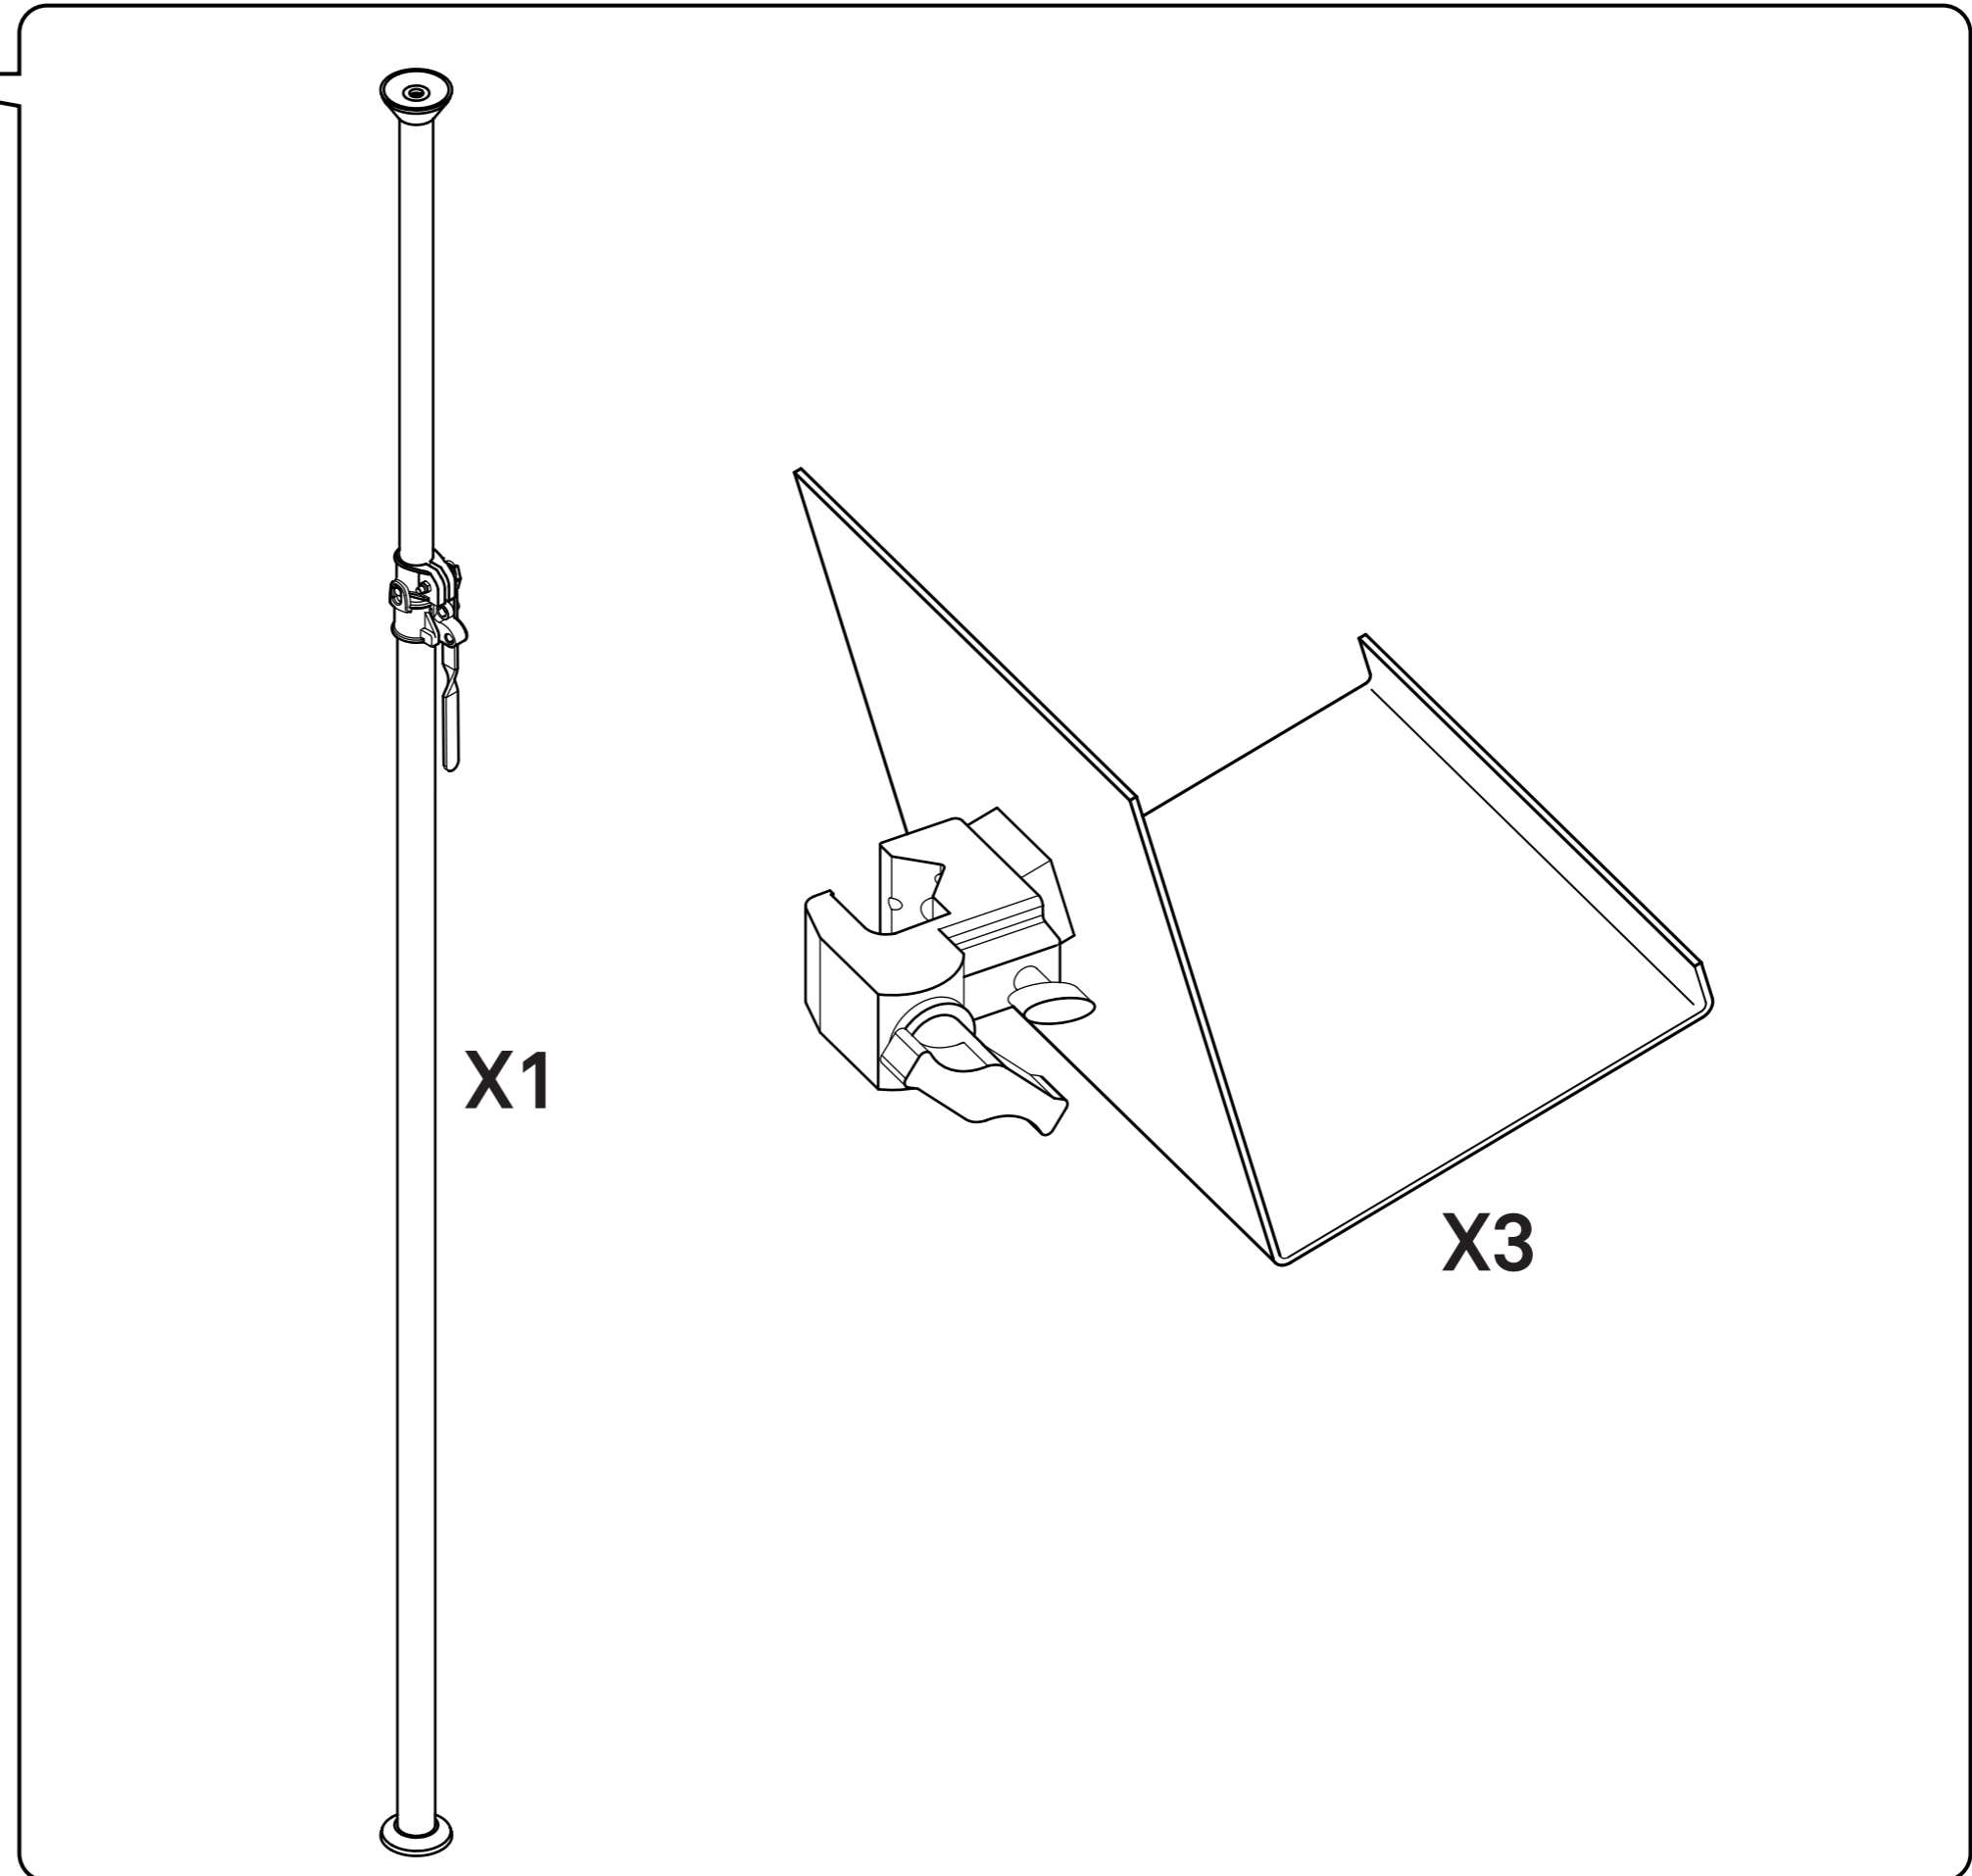

A L L U

ANNA

**Autopole Bookshelves
ASSEMBLY INSTRUCTIONS**

A L U

ASSEMBLY INSTRUCTIONS

KIT COMPONENTS

KEC08900024

NECESSARY FOR THE INSTALLATION

**MAX
LOAD** 20 lbs
9 KG

A L U

ASSEMBLY INSTRUCTIONS

AUTOPOLE

MAX LOAD 110 lbs
50 KG

NECESSARY FOR THE INSTALLATION

(INCLUDED)

A L U