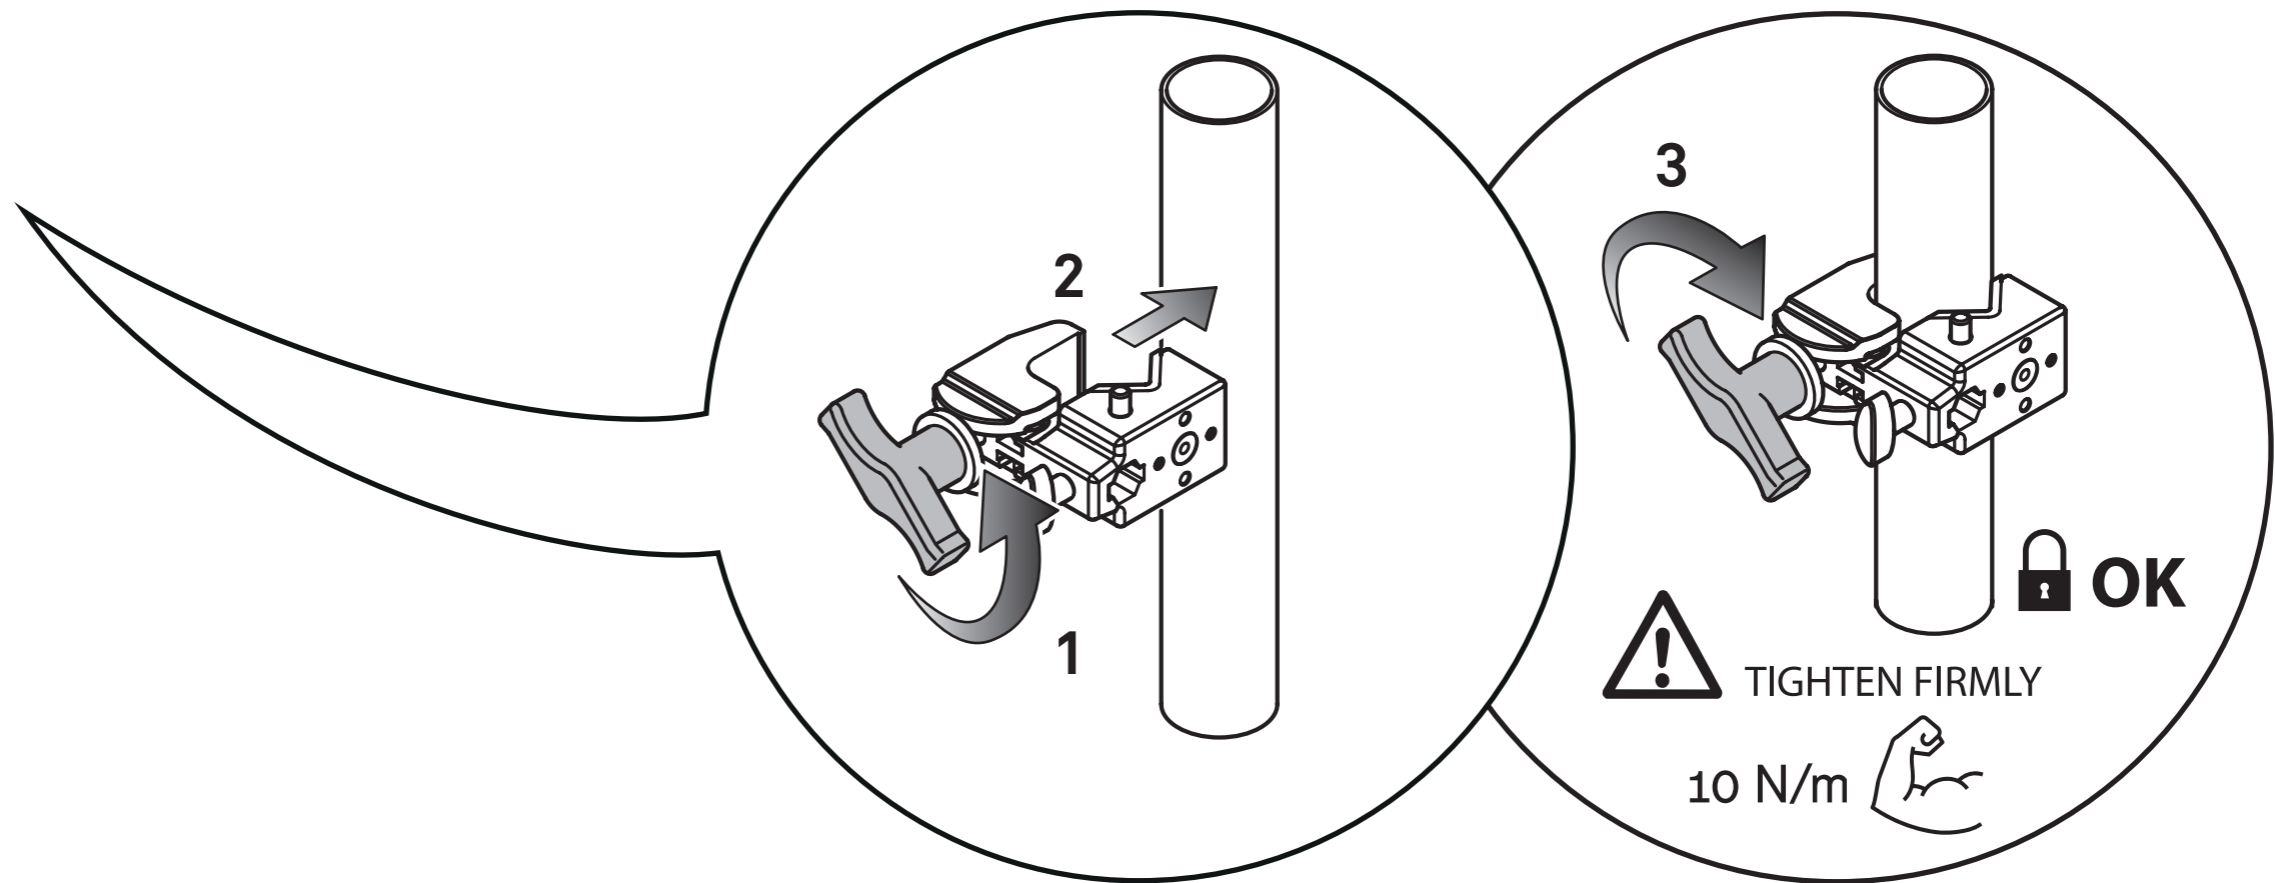

A L U

ASSEMBLY INSTRUCTIONS

SUPER CLAMP for