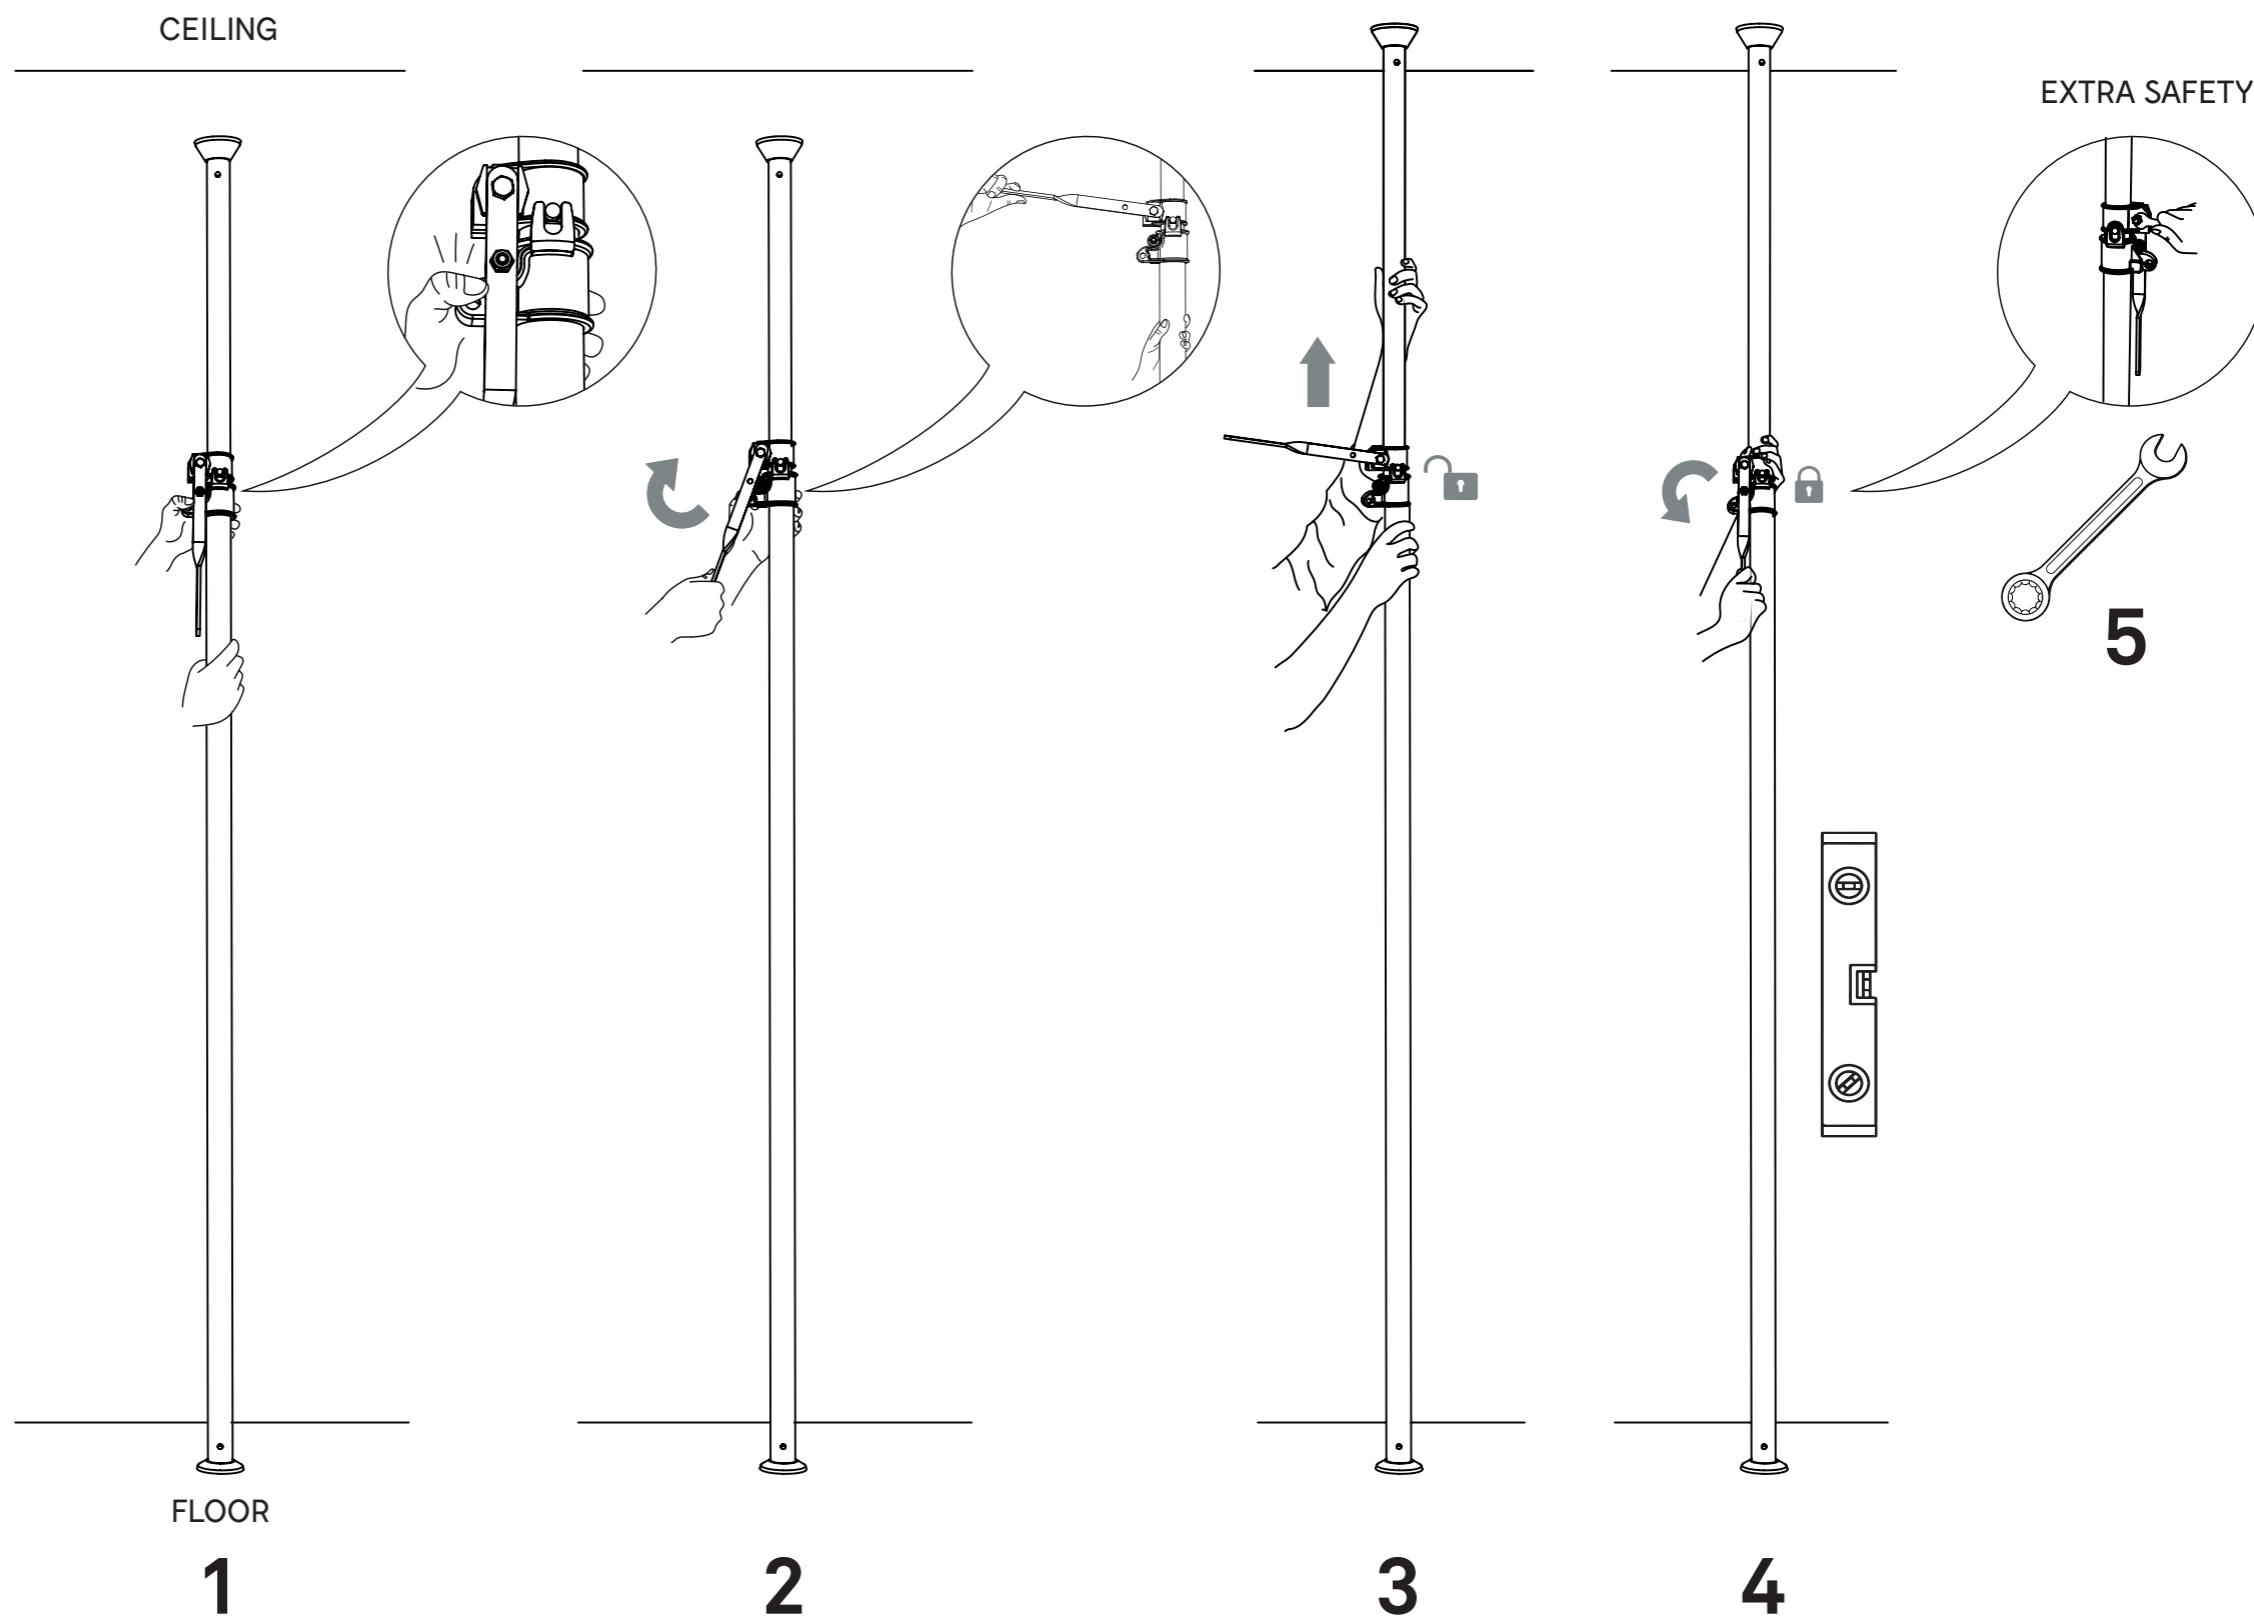

**MAX
LOAD** 20 lbs
9 KG

A L U

ASSEMBLY INSTRUCTIONS

AUTOPOLE

MAX LOAD 110 lbs
50 KG

NECESSARY FOR THE INSTALLATION

(INCLUDED)

A L U