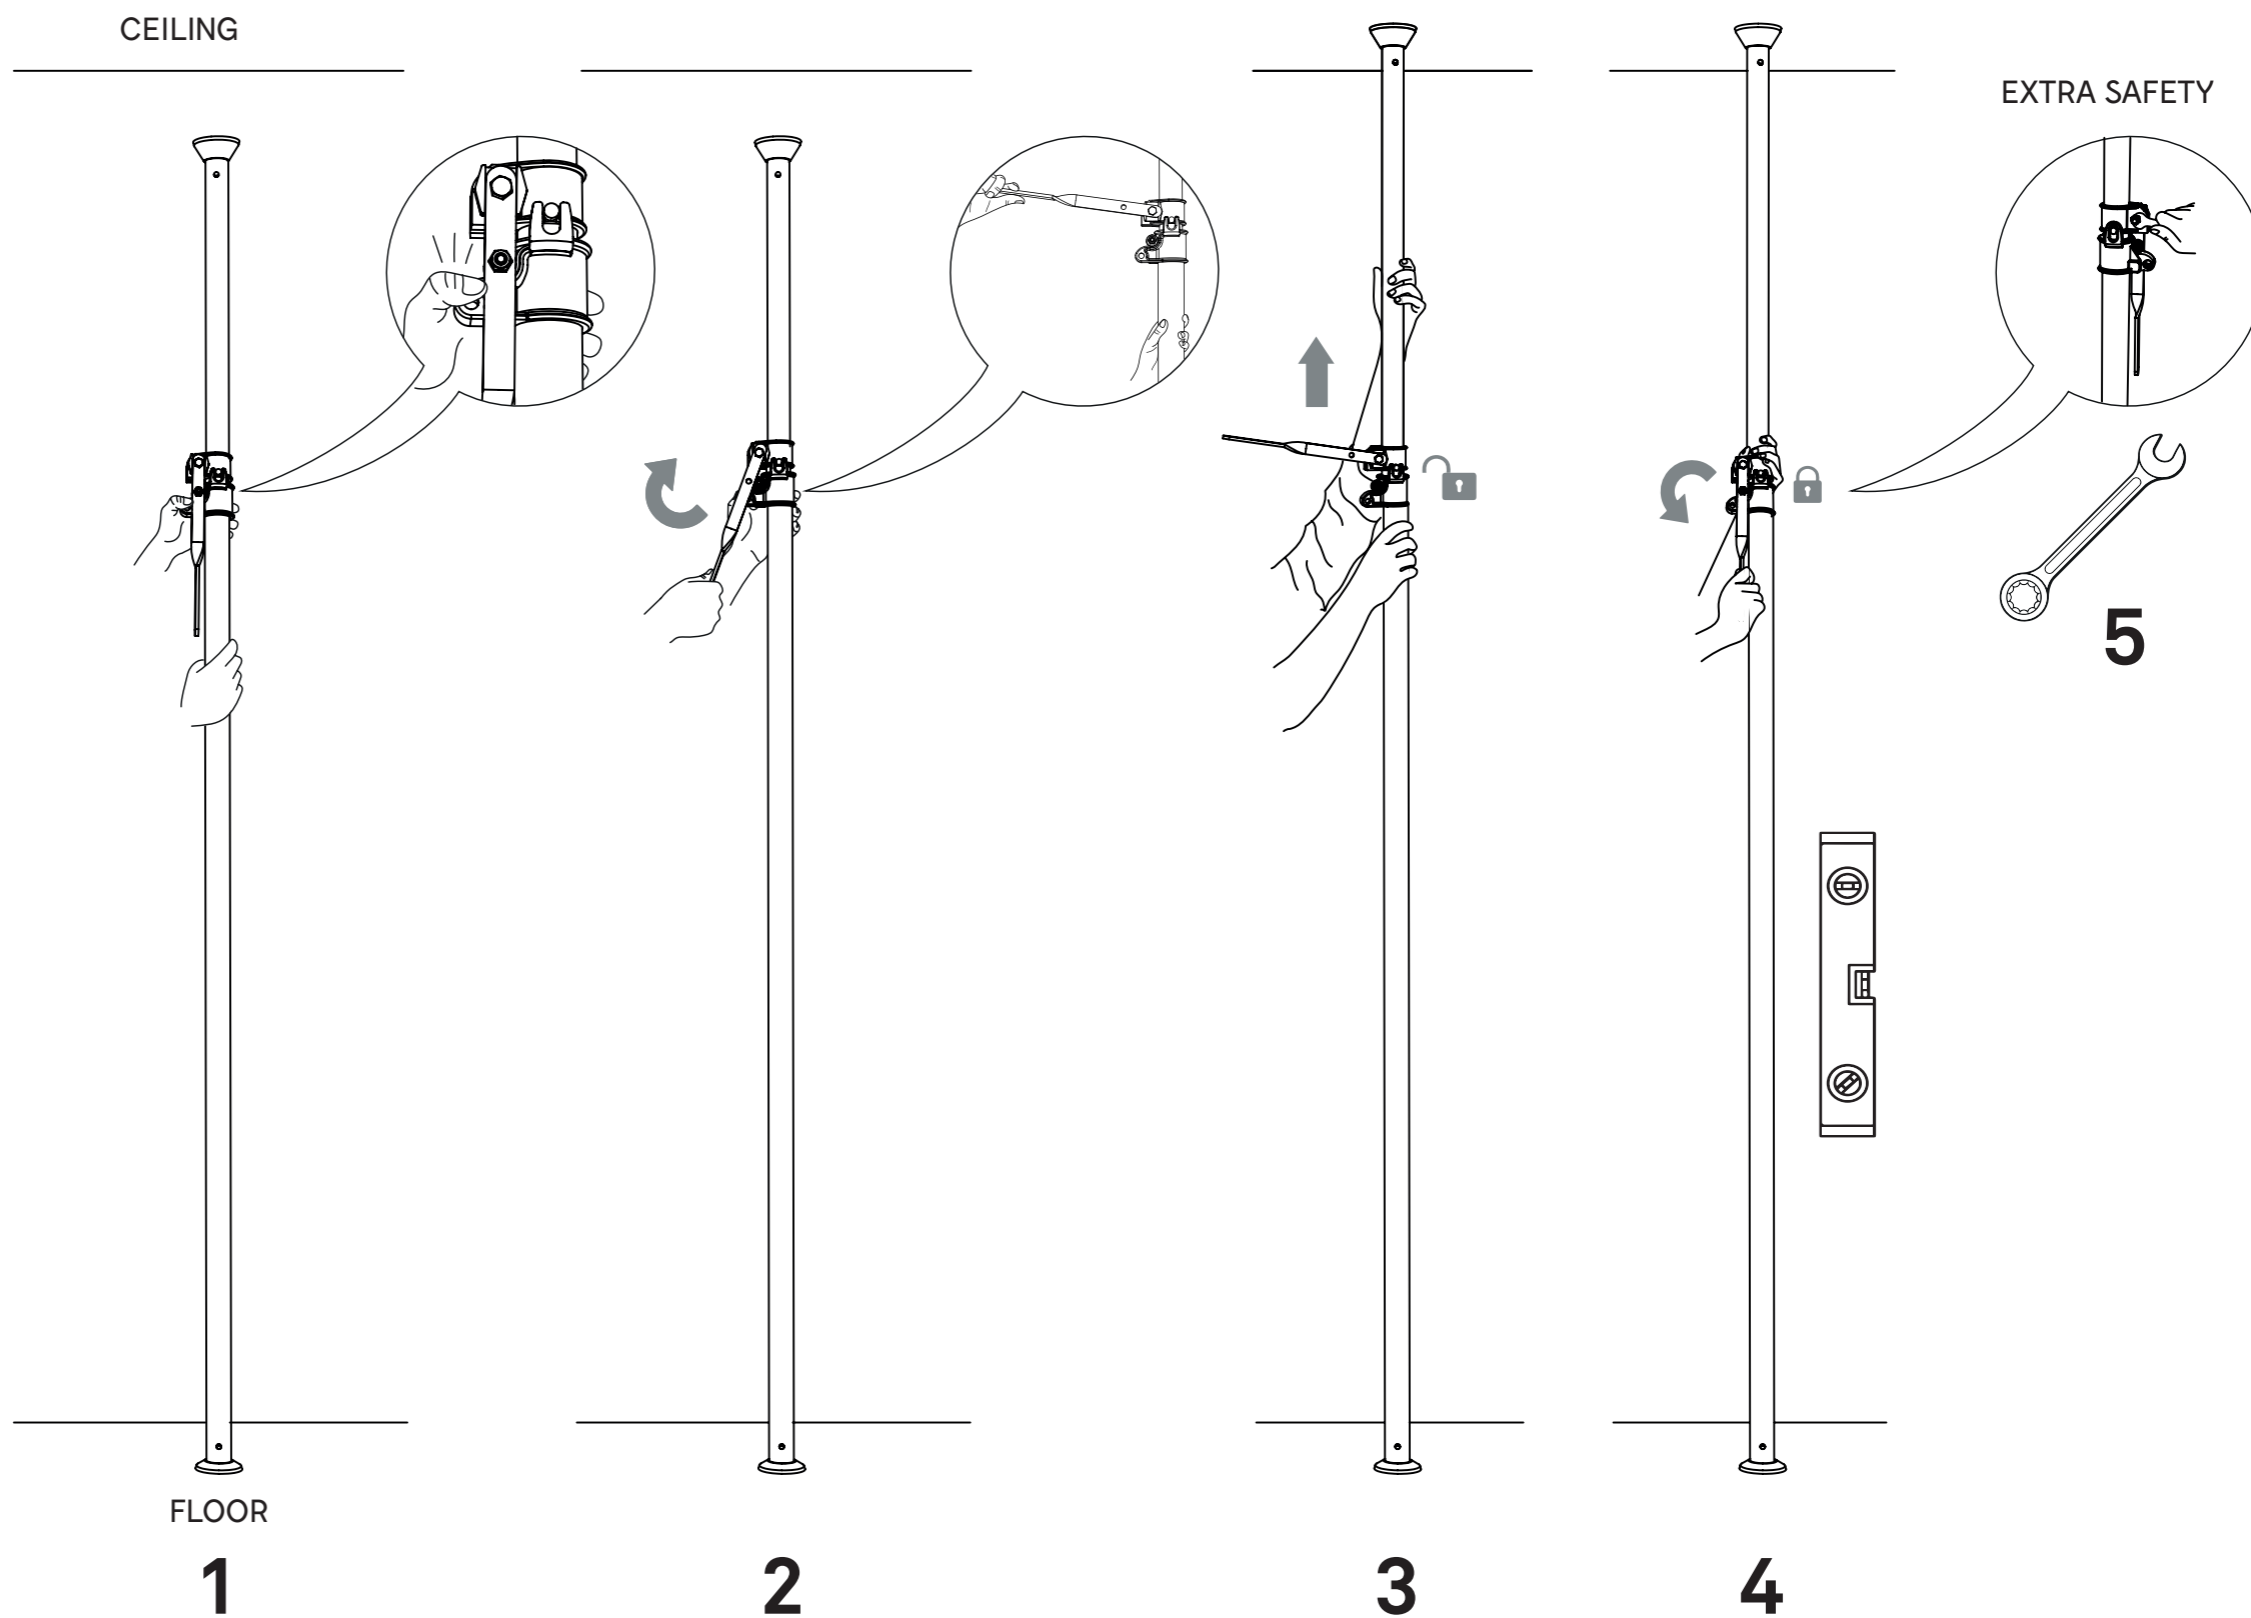

A L L U

AMY

Autopole Shelf and Hang bar

ASSEMBLY INSTRUCTIONS

A L U
ASSEMBLY INSTRUCTIONS

KIT COMPONENTS

KEC08900031

**NECESSARY FOR THE
INSTALLATION**

MAX LOAD 22 lbs
10 KG

AUTOPOLE HANG BAR

MAX LOAD 22 lbs
10 KG

A L U

ASSEMBLY INSTRUCTIONS

AUTOPOLE

MAX LOAD 110 lbs
50 KG

NECESSARY FOR THE INSTALLATION

(INCLUDED)

A L U

ASSEMBLY INSTRUCTIONS

FAST GRIP for

A L U
ASSEMBLY INSTRUCTIONS

AUTOPOLE SHELF 15"

AUTOPOLE HANGBAR