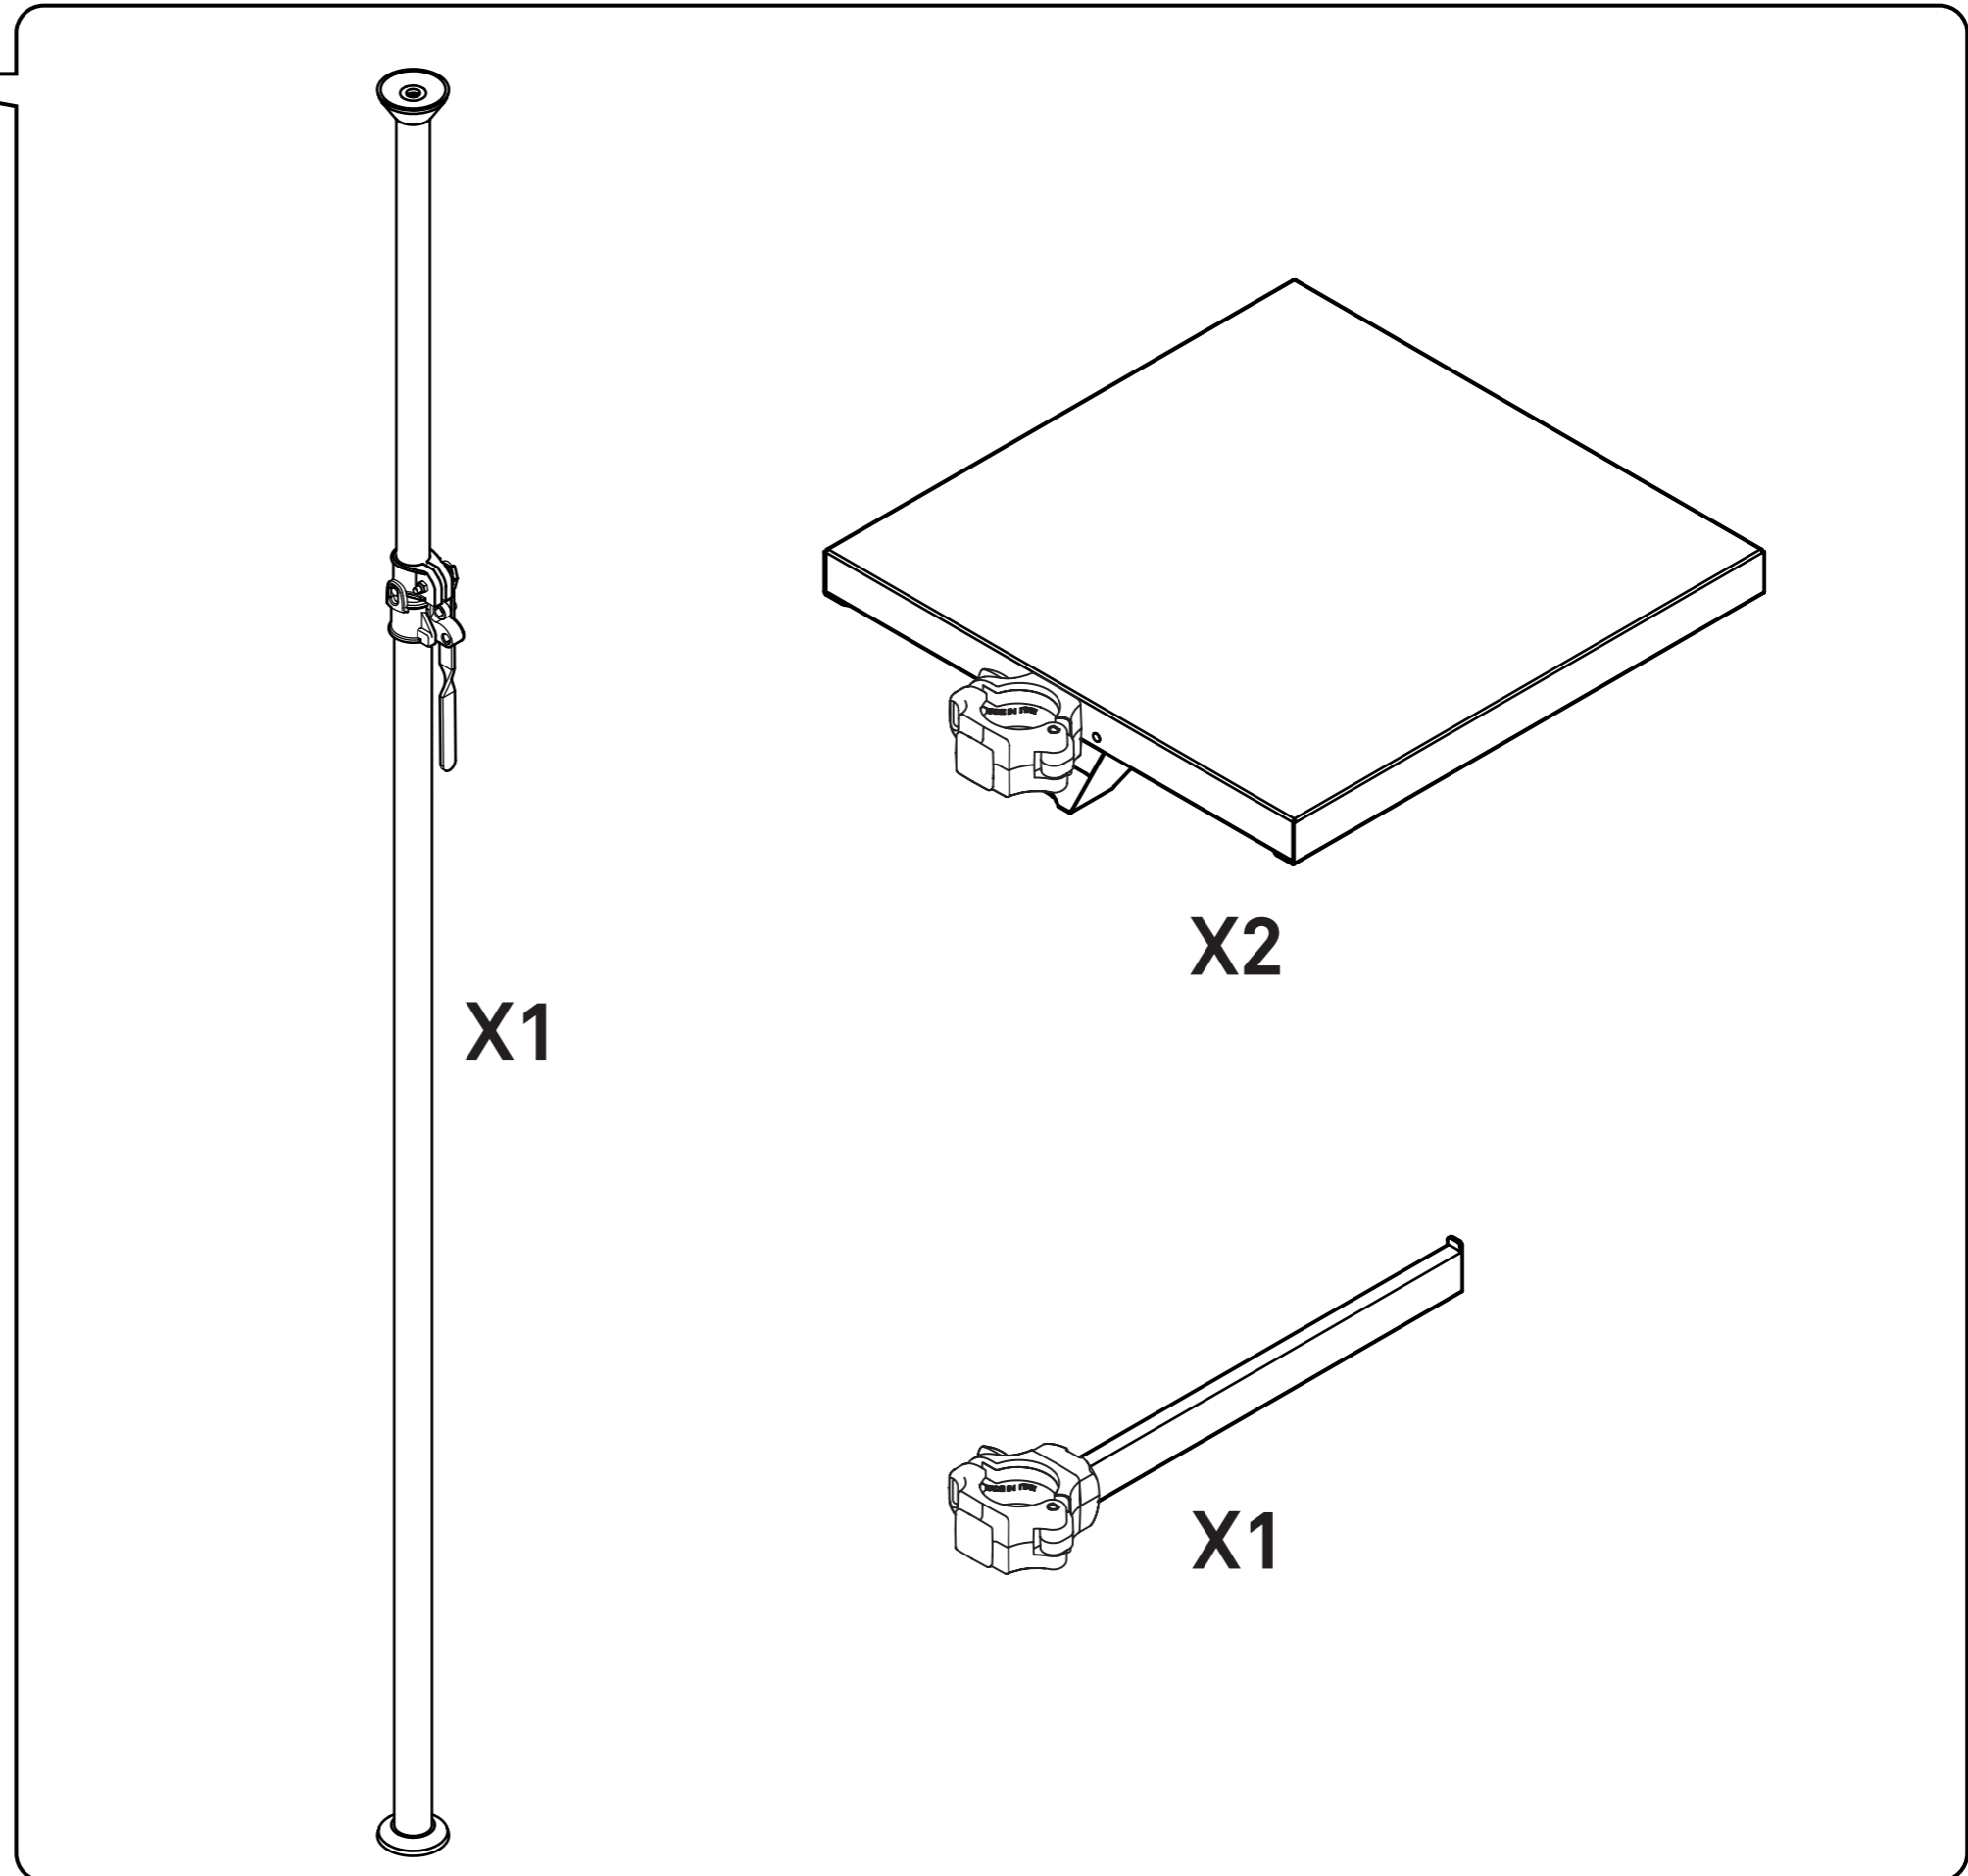

A L L U

AMY

Autopole Shelf and Hang bar

ASSEMBLY INSTRUCTIONS

A L U
ASSEMBLY INSTRUCTIONS

KIT COMPONENTS

KEC08900031

**NECESSARY FOR THE
INSTALLATION**

(INCLUDED)

A L U

ASSEMBLY INSTRUCTIONS

KIT
ASSEMBLY TIME

15/20 min

AMY

MAX LOAD 44 lbs
20 KG

AUTOPOLE SHELF 15"

MAX LOAD 22 lbs
10 KG

AUTOPOLE HANG BAR

MAX LOAD 22 lbs
10 KG

A L U

ASSEMBLY INSTRUCTIONS

AUTOPOLE

MAX LOAD 110 lbs
50 KG

NECESSARY FOR THE INSTALLATION

(INCLUDED)

A L U

ASSEMBLY INSTRUCTIONS

FAST GRIP for

A L U
ASSEMBLY INSTRUCTIONS

AUTOPOLE SHELF 15"

AUTOPOLE HANGBAR