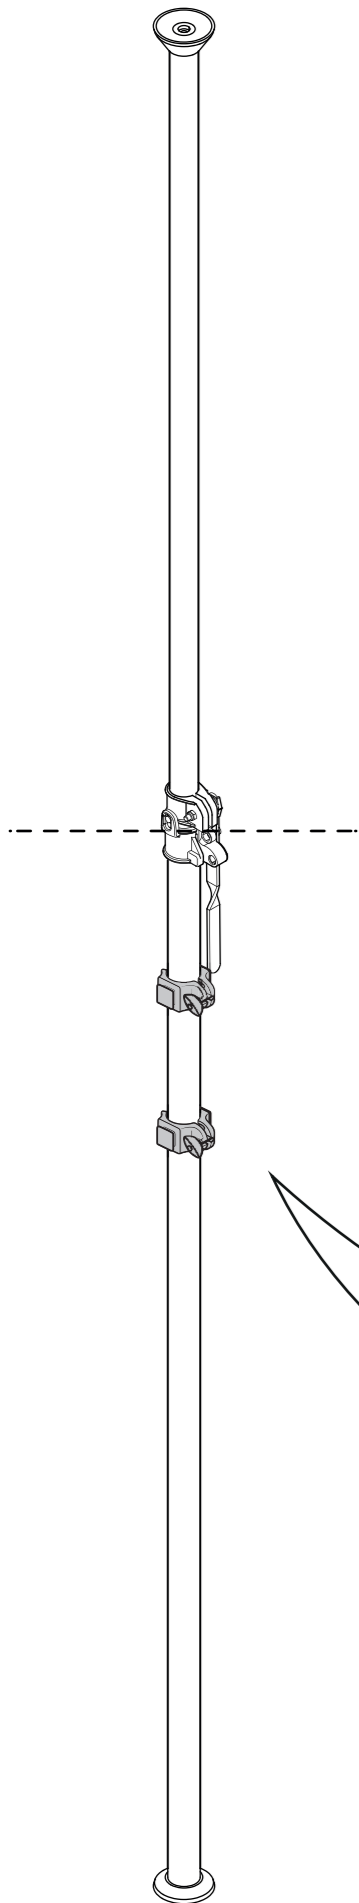

A L L U

AMY

Autopole Shelf and Hang bar

ASSEMBLY INSTRUCTIONS

A L U
ASSEMBLY INSTRUCTIONS

KIT COMPONENTS

KEC08900031

**NECESSARY FOR THE
INSTALLATION**

(INCLUDED)

A L U

ASSEMBLY INSTRUCTIONS

KIT
ASSEMBLY TIME

15/20 min

AMY

MAX LOAD 44 lbs
20 KG

AUTOPOLE SHELF 15"

MAX LOAD 22 lbs
10 KG

AUTOPOLE HANG BAR

MAX LOAD 22 lbs
10 KG

A L U

ASSEMBLY INSTRUCTIONS

AUTOPOLE

MAX LOAD 110 lbs
50 KG

NECESSARY FOR THE INSTALLATION

(INCLUDED)

A L U

ASSEMBLY INSTRUCTIONS

FAST GRIP for

A L U
ASSEMBLY INSTRUCTIONS

AUTOPOLE SHELF 15"

AUTOPOLE HANGBAR