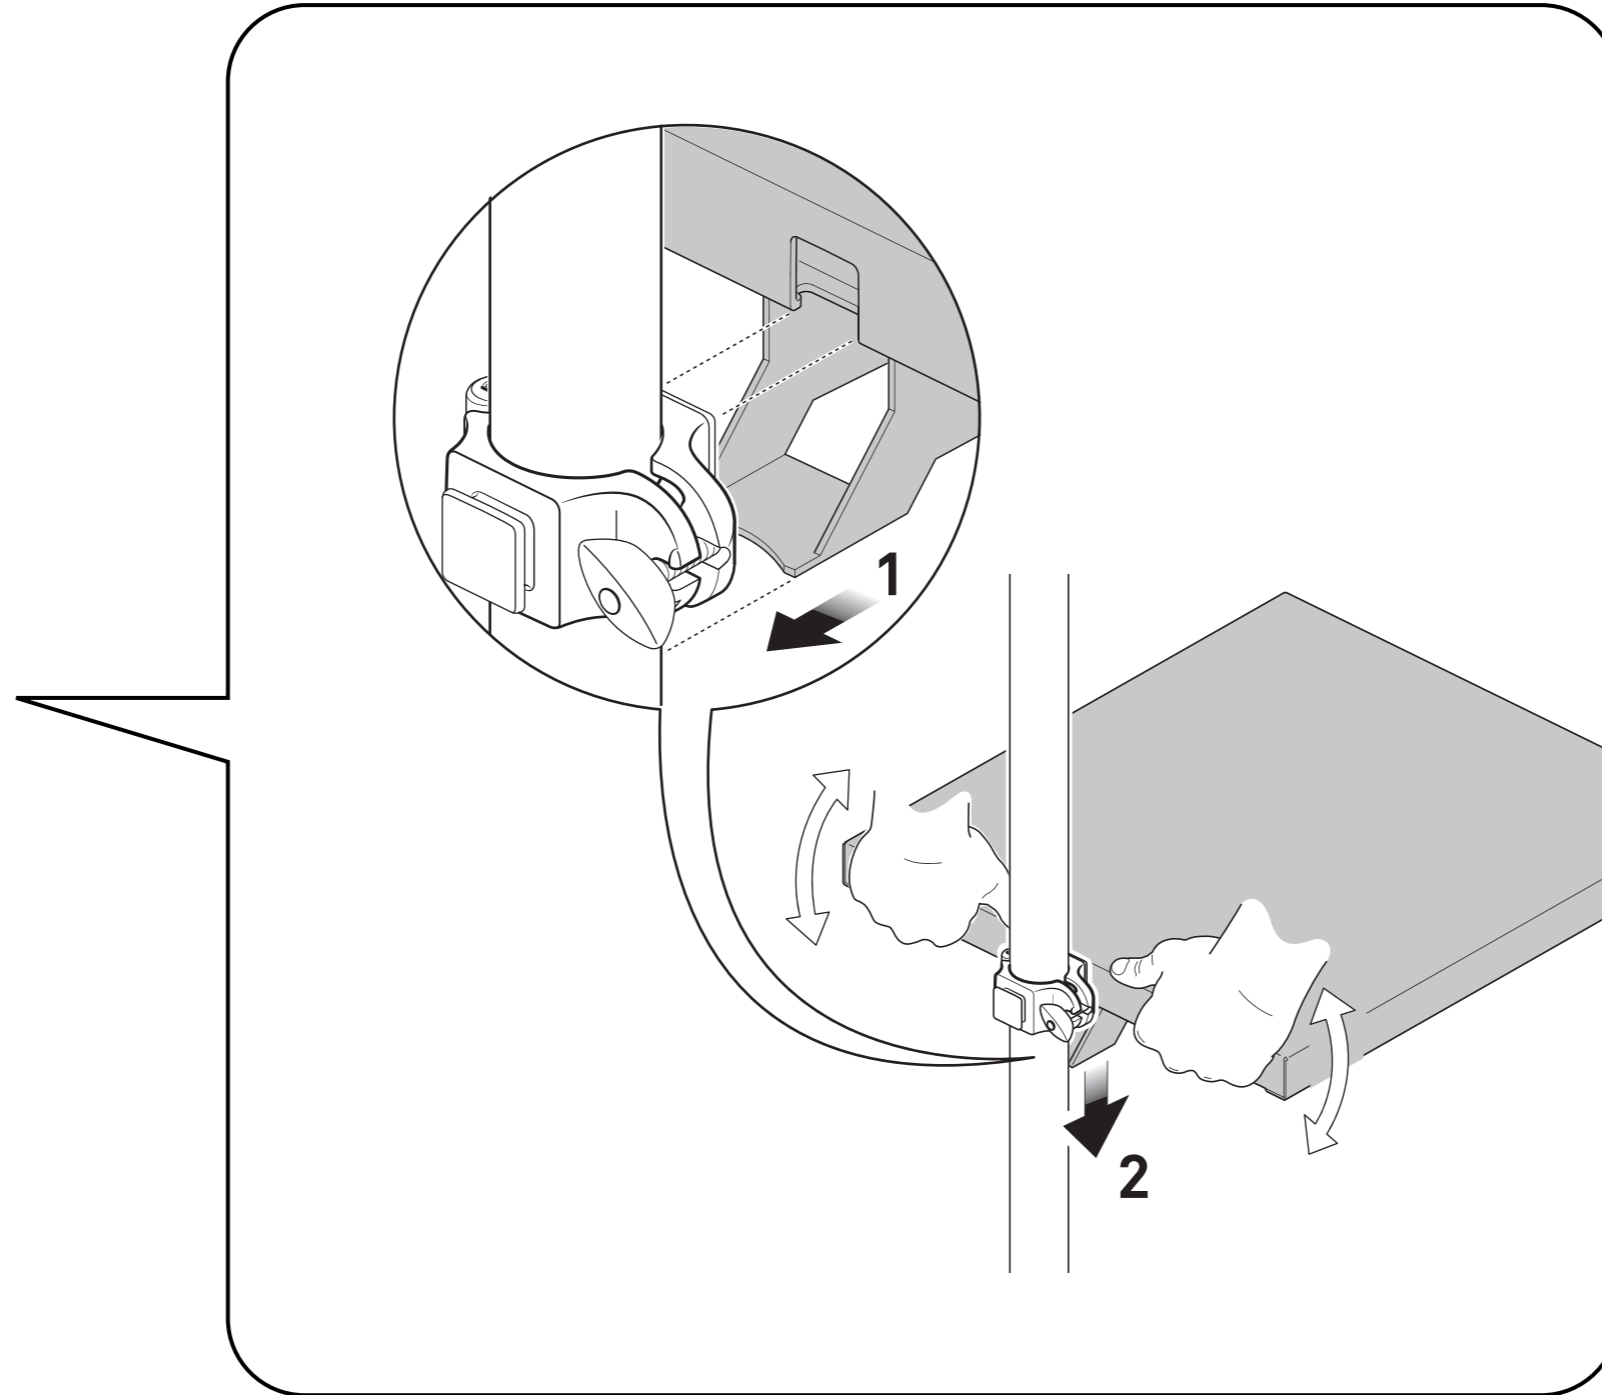

MAX LOAD 22 lbs
10 KG

AUTOPOLE HANG BAR

MAX LOAD 22 lbs
10 KG

A L U

ASSEMBLY INSTRUCTIONS

AUTOPOLE

MAX LOAD 110 lbs
50 KG

NECESSARY FOR THE INSTALLATION

(INCLUDED)

A L U

ASSEMBLY INSTRUCTIONS

FAST GRIP for

A L U
ASSEMBLY INSTRUCTIONS

AUTOPOLE SHELF 15"

AUTOPOLE HANGBAR