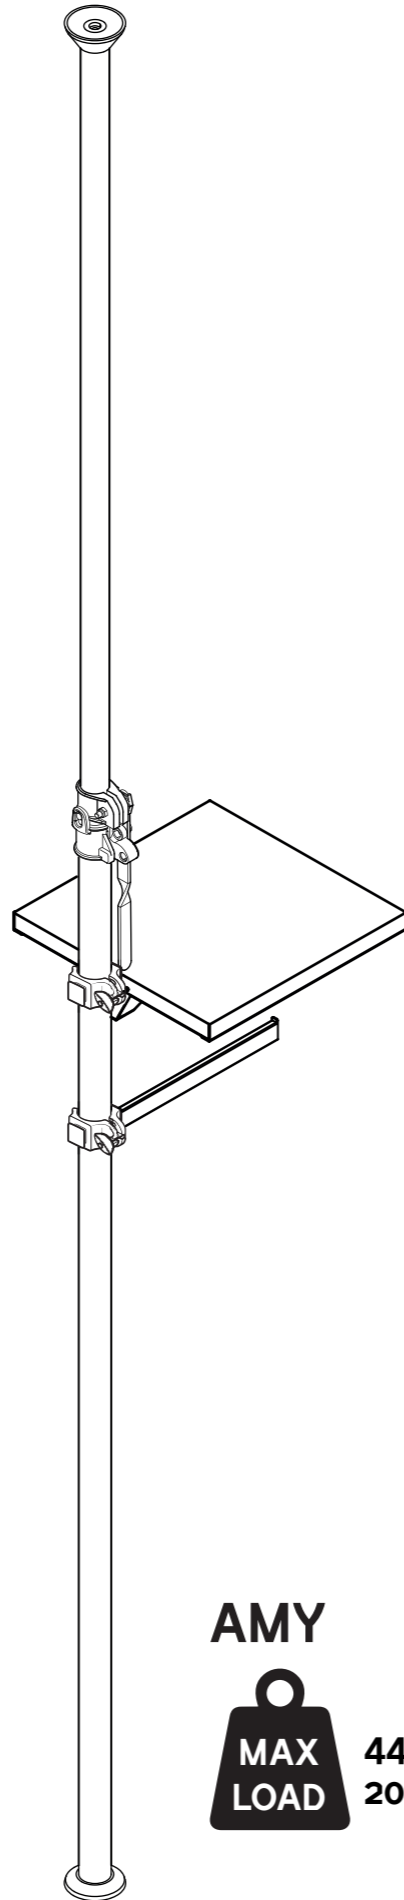

A L L U

AMY

Autopole Shelf and Hang bar

ASSEMBLY INSTRUCTIONS

A L U
ASSEMBLY INSTRUCTIONS

KIT COMPONENTS

KEC08900031

**NECESSARY FOR THE
INSTALLATION**

(INCLUDED)

A L U

ASSEMBLY INSTRUCTIONS

KIT
ASSEMBLY TIME

15/20 min

AMY

MAX LOAD 44 lbs
20 KG

AUTOPOLE SHELF 15"

MAX LOAD 22 lbs
10 KG

AUTOPOLE HANG BAR

MAX LOAD 22 lbs
10 KG

A L U

ASSEMBLY INSTRUCTIONS

AUTOPOLE

MAX LOAD 110 lbs
50 KG

NECESSARY FOR THE INSTALLATION