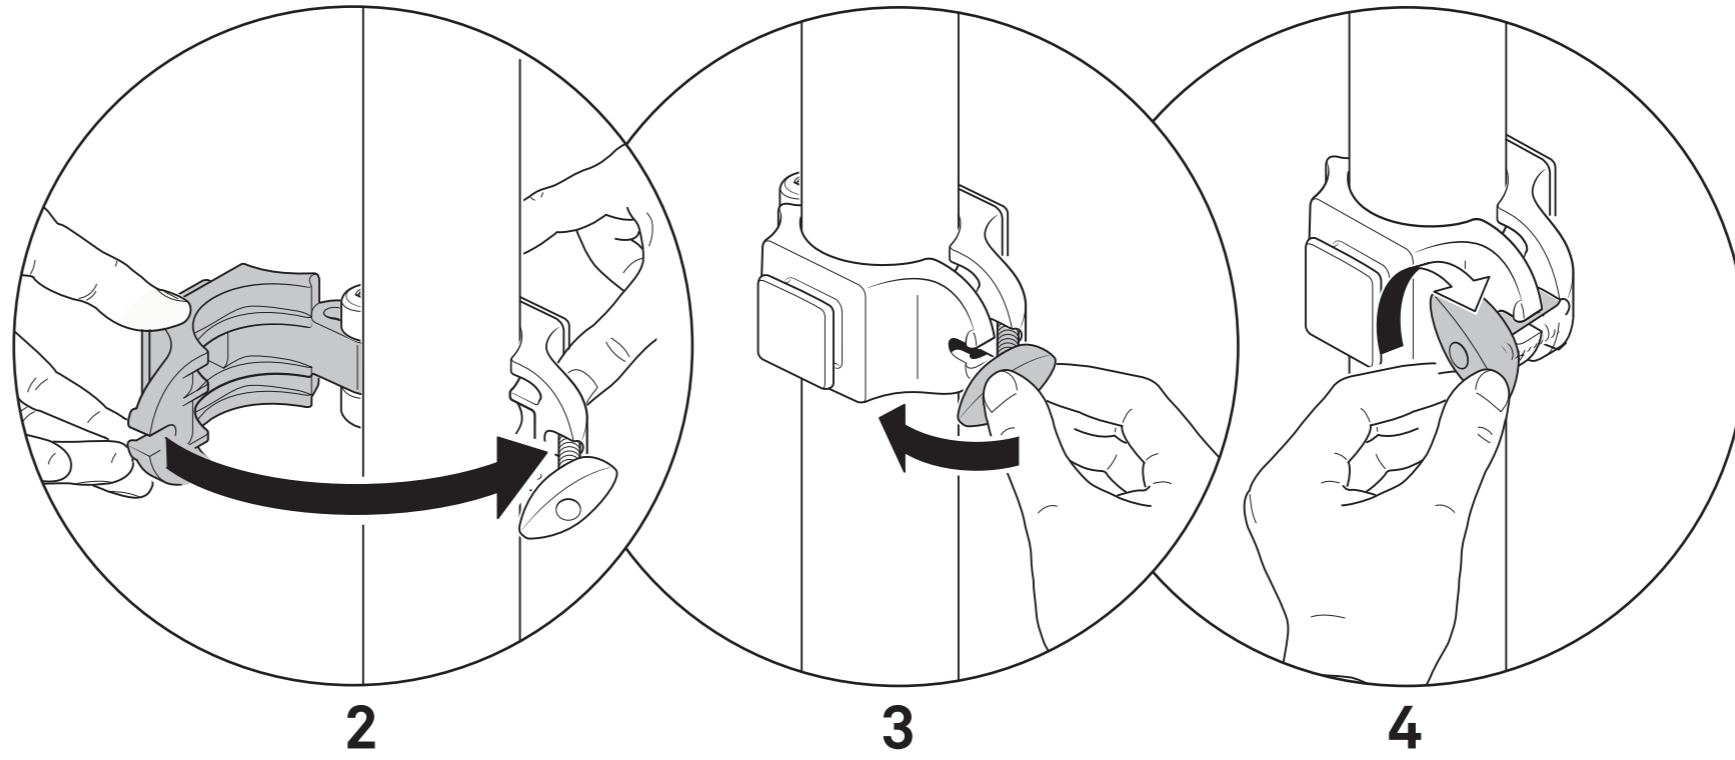

MAX LOAD 22 lbs
10 KG

AUTOPOLE HANG BAR

MAX LOAD 22 lbs
10 KG

A L U

ASSEMBLY INSTRUCTIONS

AUTOPOLE

MAX LOAD 110 lbs
50 KG

NECESSARY FOR THE INSTALLATION

(INCLUDED)

A L U

ASSEMBLY INSTRUCTIONS

FAST GRIP for

A L U
ASSEMBLY INSTRUCTIONS

AUTOPOLE SHELF 15"

AUTOPOLE HANGBAR