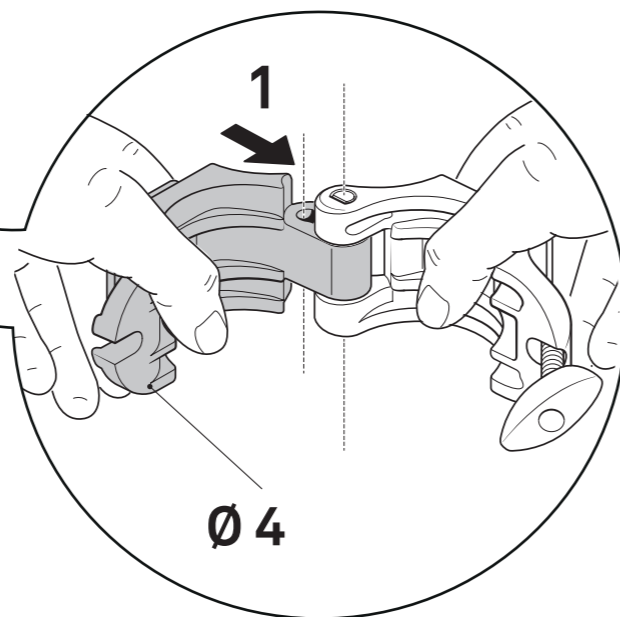

MAX LOAD 22 lbs
10 KG

AUTOPOLE HANG BAR

MAX LOAD 22 lbs
10 KG

A L U

ASSEMBLY INSTRUCTIONS

AUTOPOLE

MAX LOAD 110 lbs
50 KG

NECESSARY FOR THE INSTALLATION

(INCLUDED)

A L U

ASSEMBLY INSTRUCTIONS

FAST GRIP for

A L U
ASSEMBLY INSTRUCTIONS

AUTOPOLE SHELF 15"

AUTOPOLE HANGBAR