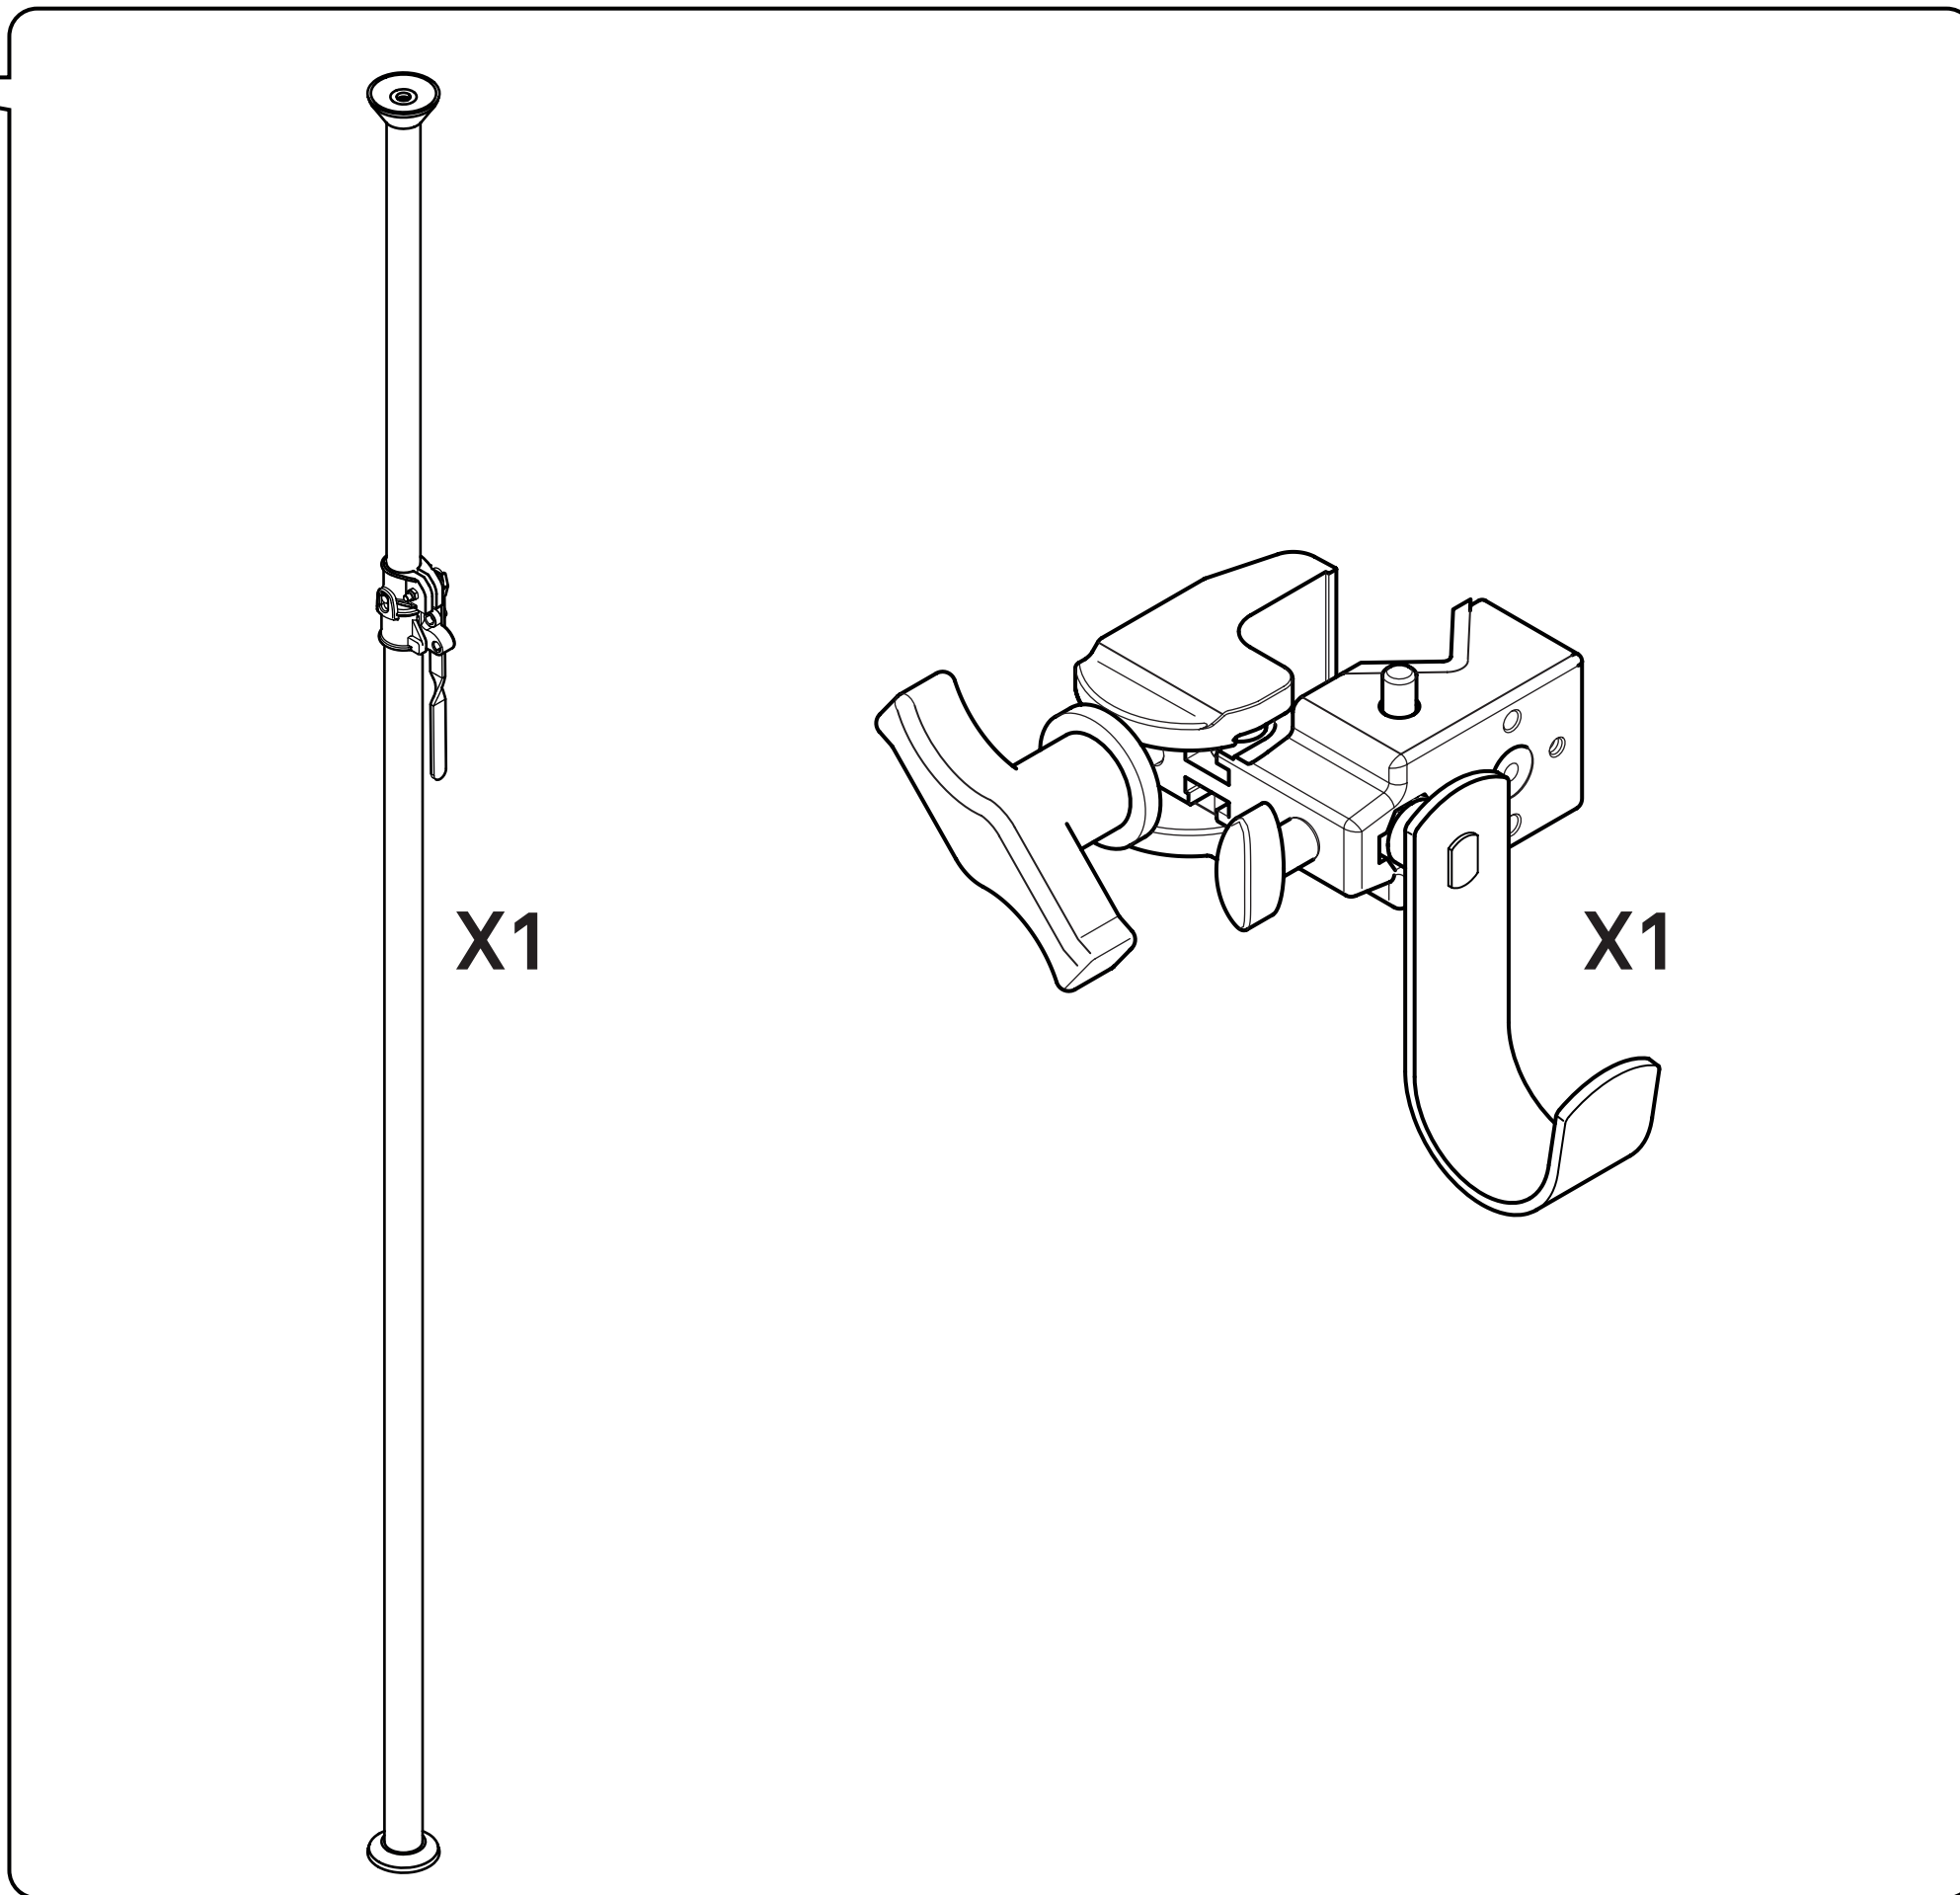

A L U

ASSEMBLY INSTRUCTIONS

KIT COMPONENTS

KEC08900025

NECESSARY FOR THE INSTALLATION

(INCLUDED)