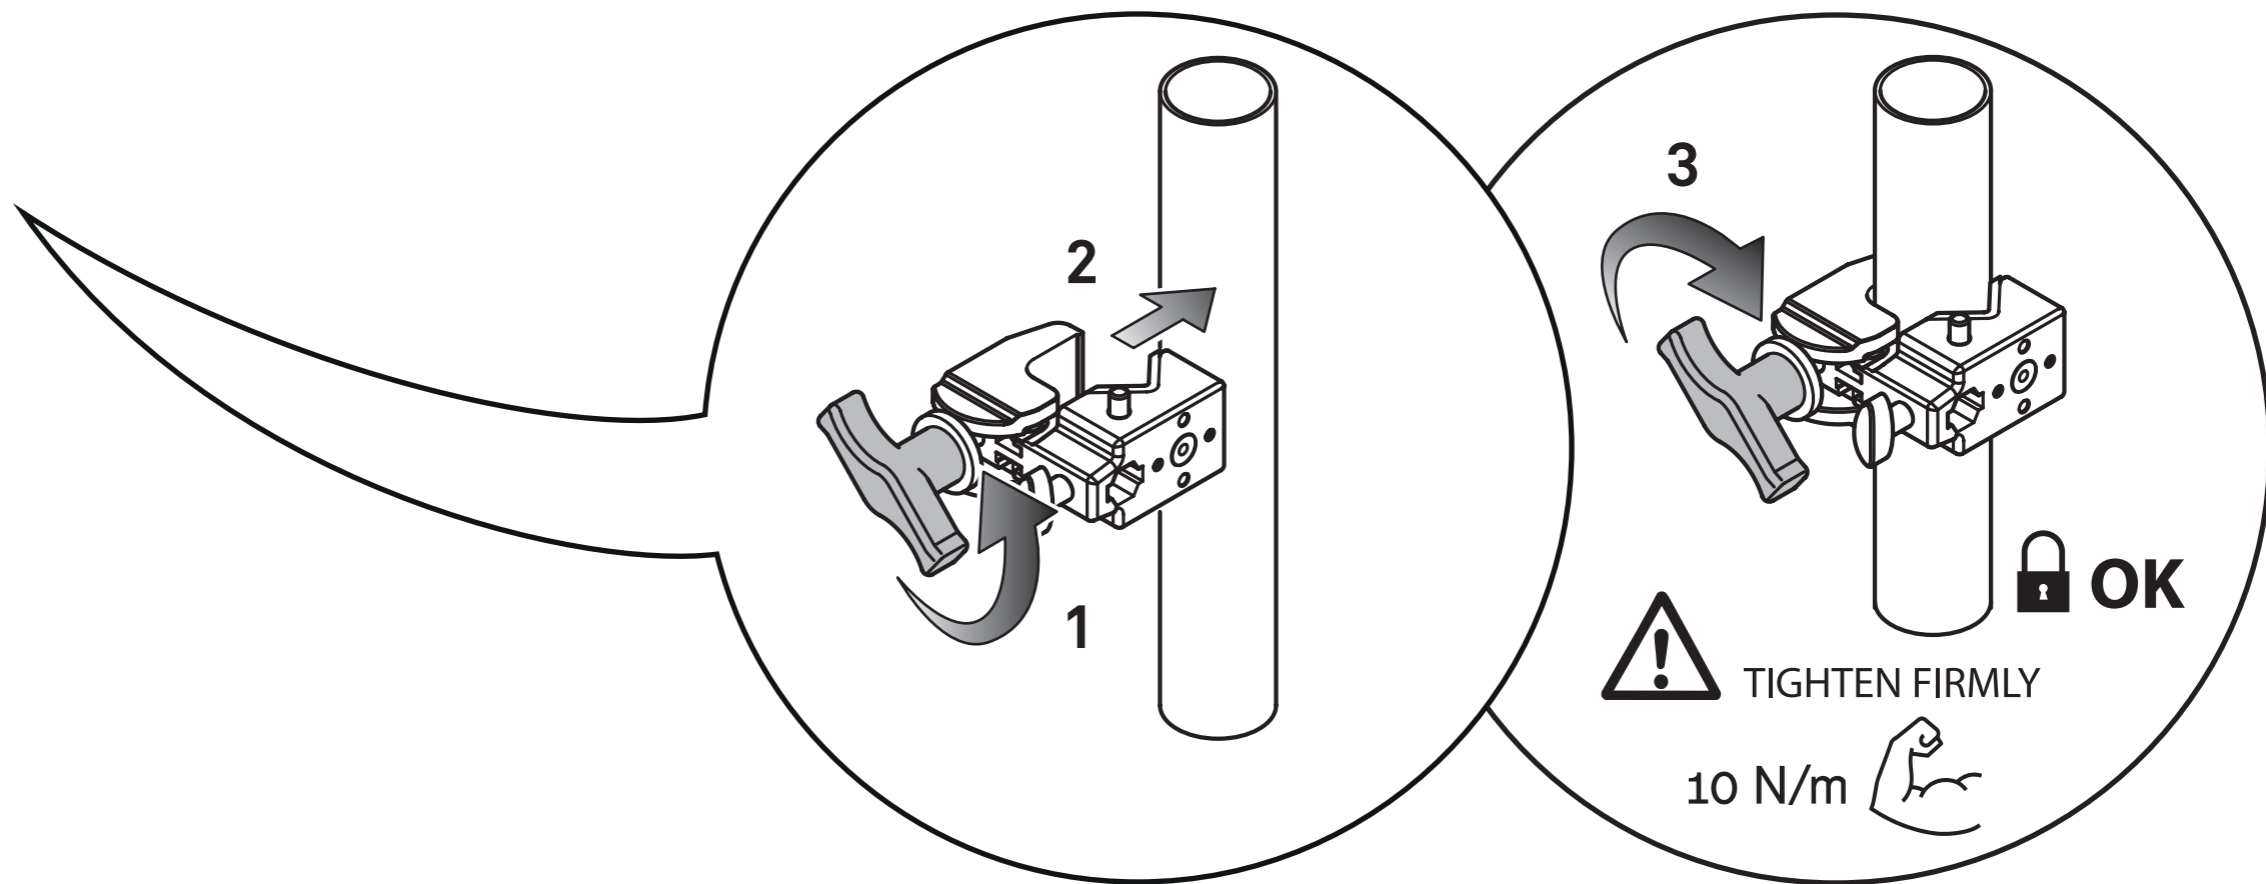

ASSEMBLY INSTRUCTIONS

AUTOPOLE

MAX LOAD 110 lbs
50 KG

NECESSARY FOR THE INSTALLATION

(INCLUDED)

A L U

ASSEMBLY INSTRUCTIONS

SUPER CLAMP for