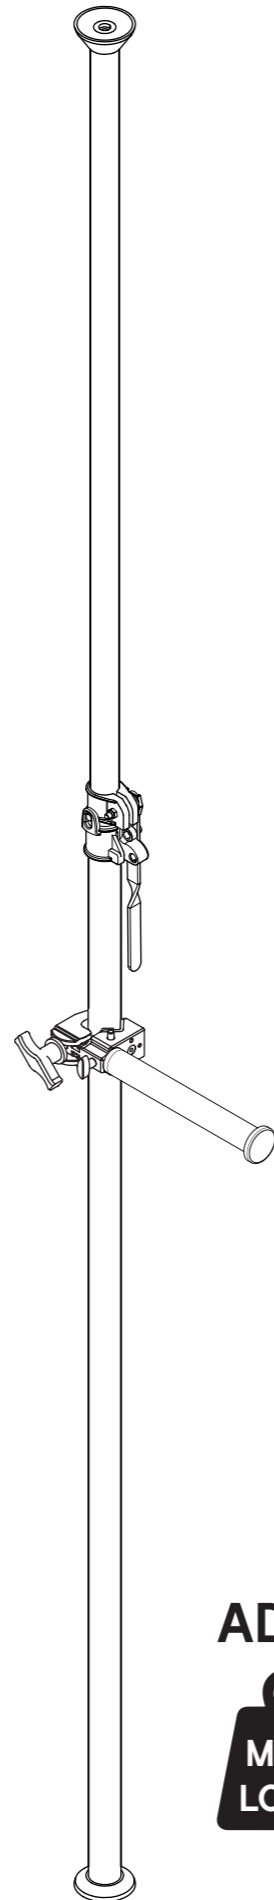

A L U

ADELINE

Autopole Hang bar

ASSEMBLY INSTRUCTIONS

A L U
ASSEMBLY INSTRUCTIONS

KIT COMPONENTS

KEC08900027

**NECESSARY FOR THE
INSTALLATION**

(INCLUDED)

A L U

ASSEMBLY INSTRUCTIONS

KIT
ASSEMBLY TIME

15/20 min

ADELINE

AUTOPOLE HANG BAR

A L U

ASSEMBLY INSTRUCTIONS

AUTOPOLE

MAX LOAD 110 lbs
50 KG

NECESSARY FOR THE INSTALLATION

(INCLUDED)

A L U

ASSEMBLY INSTRUCTIONS

SUPER CLAMP for

AUTOPOLE HANG BAR