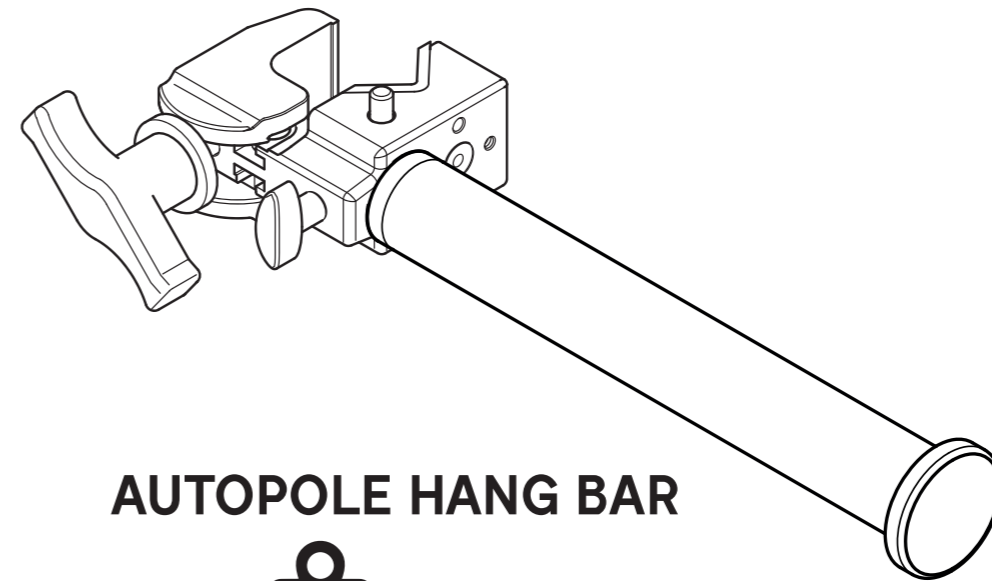

A L U

ADELINE

Autopole Hang bar

ASSEMBLY INSTRUCTIONS

A L U
ASSEMBLY INSTRUCTIONS

KIT COMPONENTS

KEC08900027

**NECESSARY FOR THE
INSTALLATION**

(INCLUDED)

A L U

ASSEMBLY INSTRUCTIONS

KIT
ASSEMBLY TIME

15/20 min

ADELINE

AUTOPOLE HANG BAR

A L U

ASSEMBLY INSTRUCTIONS

AUTOPOLE

MAX LOAD 110 lbs
50 KG

NECESSARY FOR THE INSTALLATION

(INCLUDED)

A L U

ASSEMBLY INSTRUCTIONS

SUPER CLAMP for