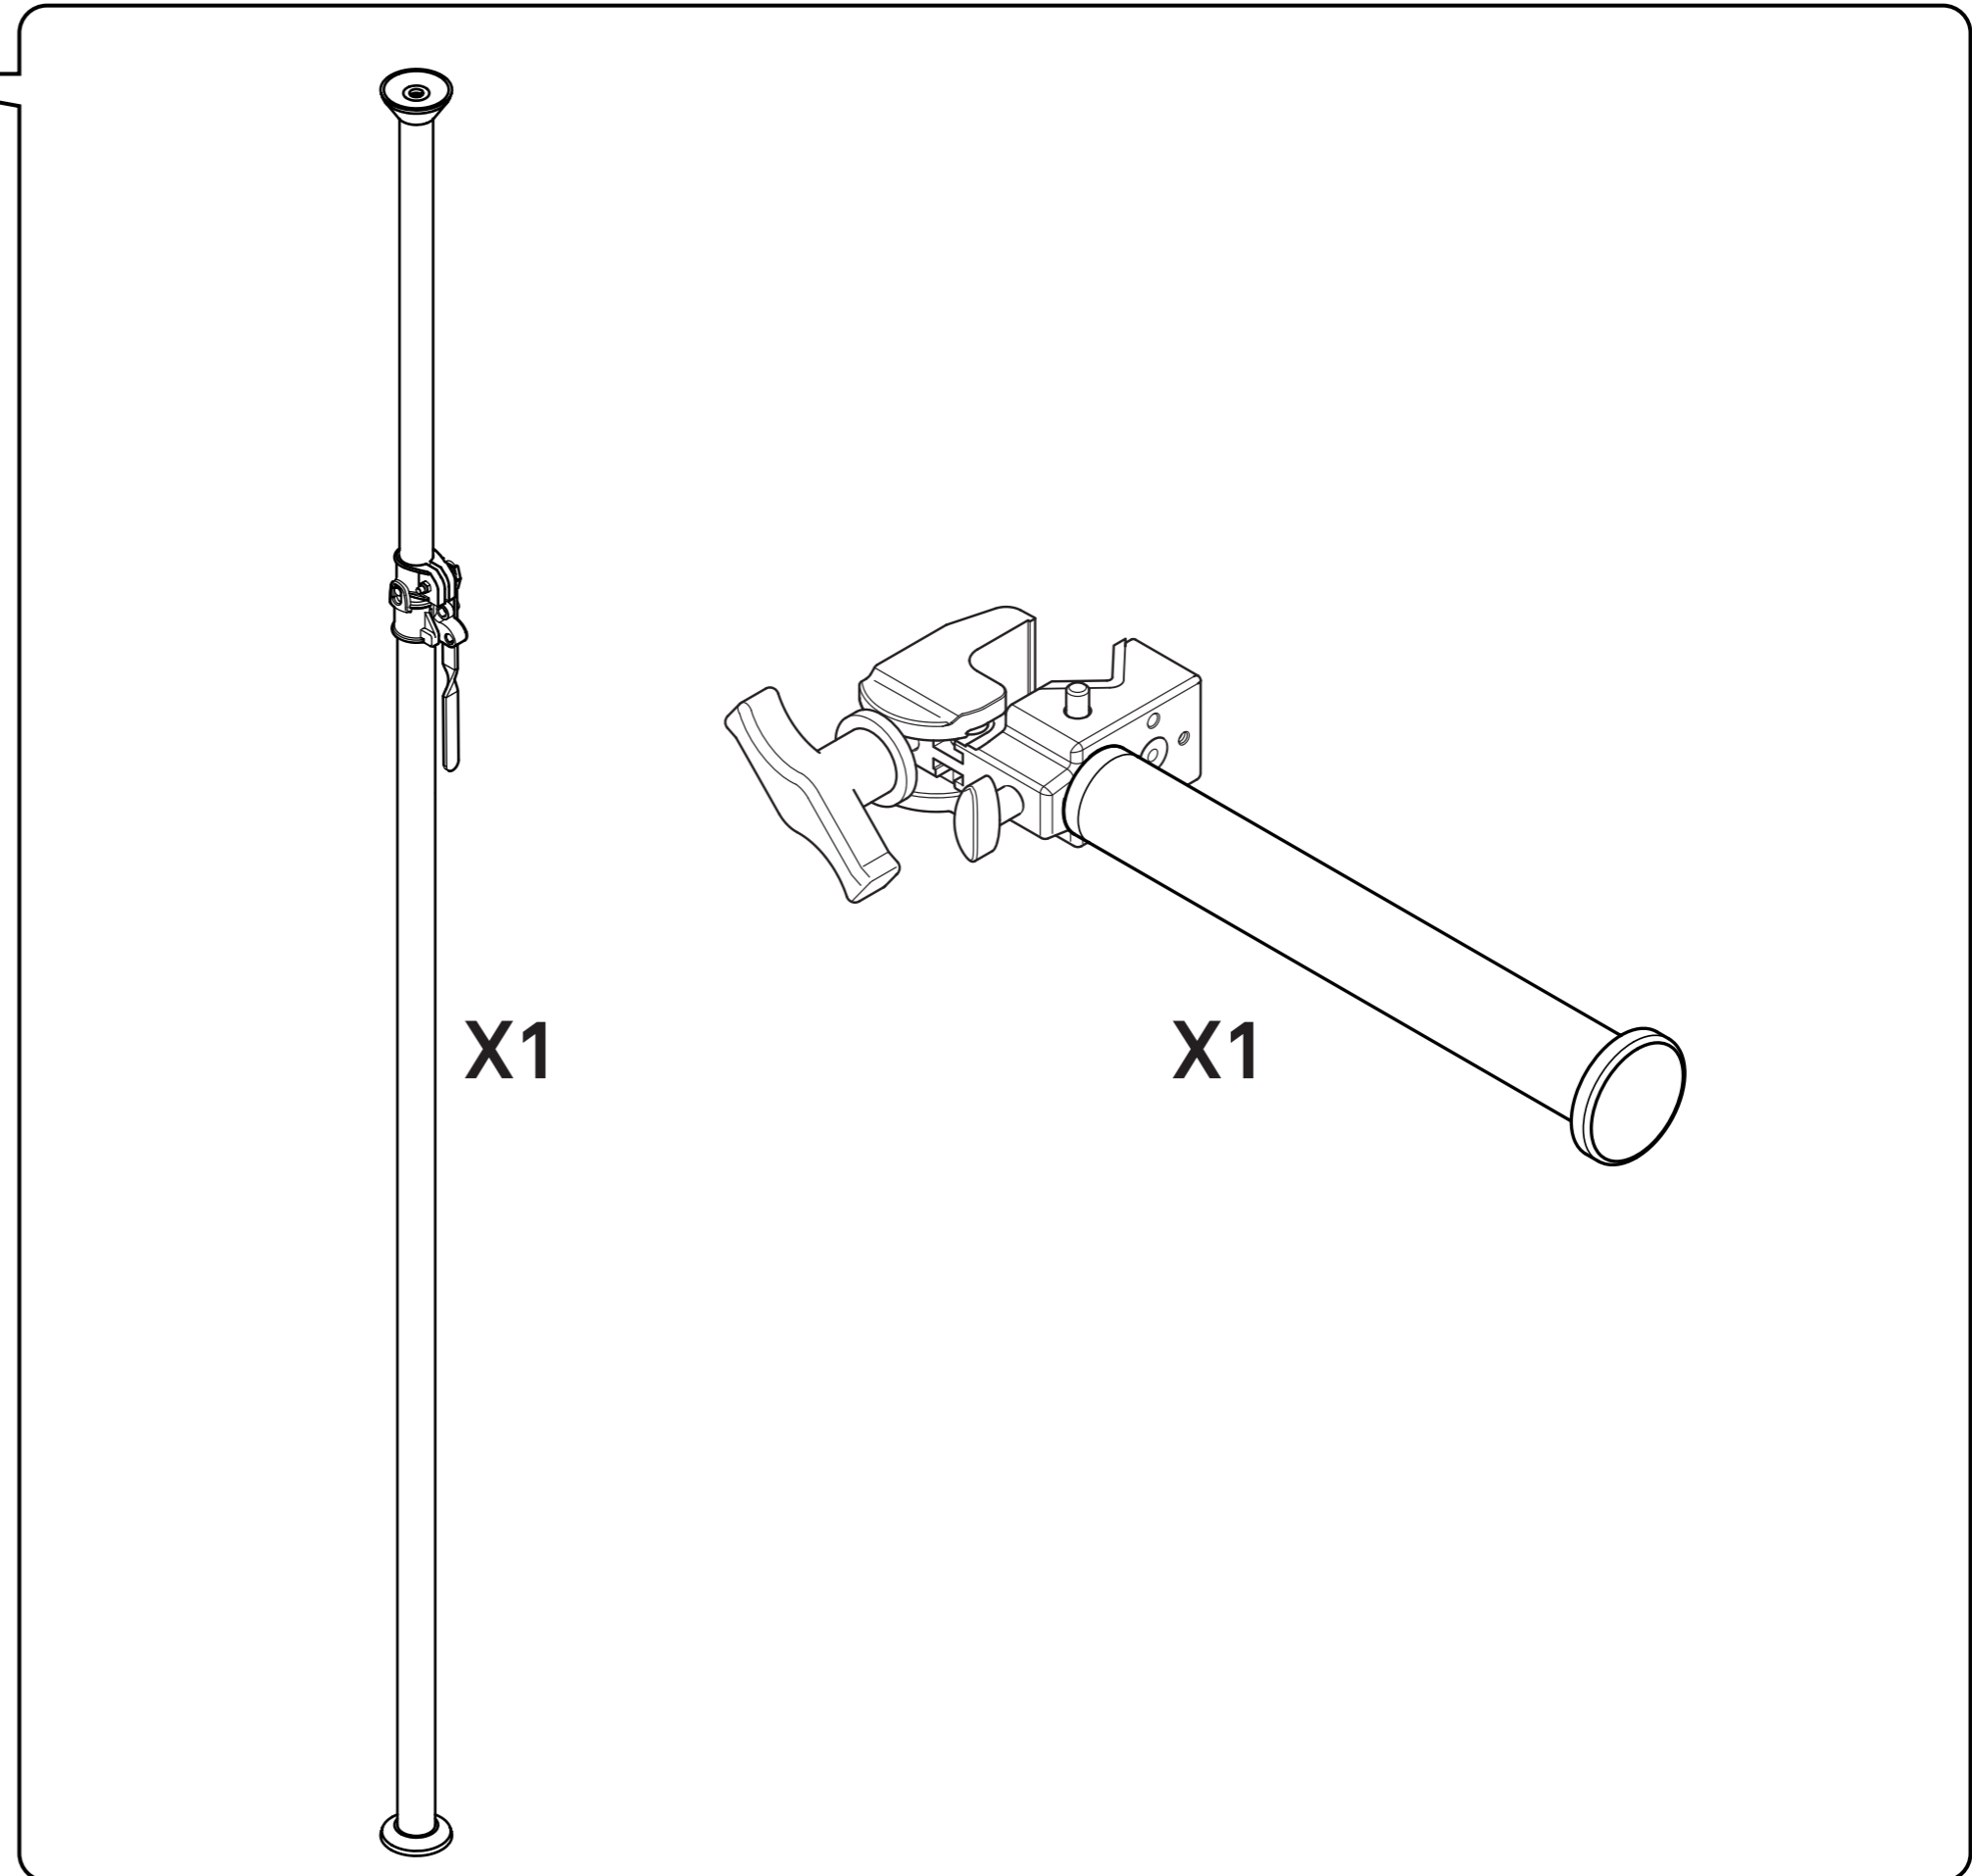

A L U

ADELINE

Autopole Hang bar

ASSEMBLY INSTRUCTIONS

A L U
ASSEMBLY INSTRUCTIONS

KIT COMPONENTS

KEC08900027

**NECESSARY FOR THE
INSTALLATION**

(INCLUDED)

A L U

ASSEMBLY INSTRUCTIONS

KIT
ASSEMBLY TIME

15/20 min

ADELINE

AUTOPOLE HANG BAR

A L U

ASSEMBLY INSTRUCTIONS

AUTOPOLE

MAX LOAD 110 lbs
50 KG

NECESSARY FOR THE INSTALLATION

(INCLUDED)

A L U

ASSEMBLY INSTRUCTIONS

SUPER CLAMP for

AUTOPOLE HANG BAR