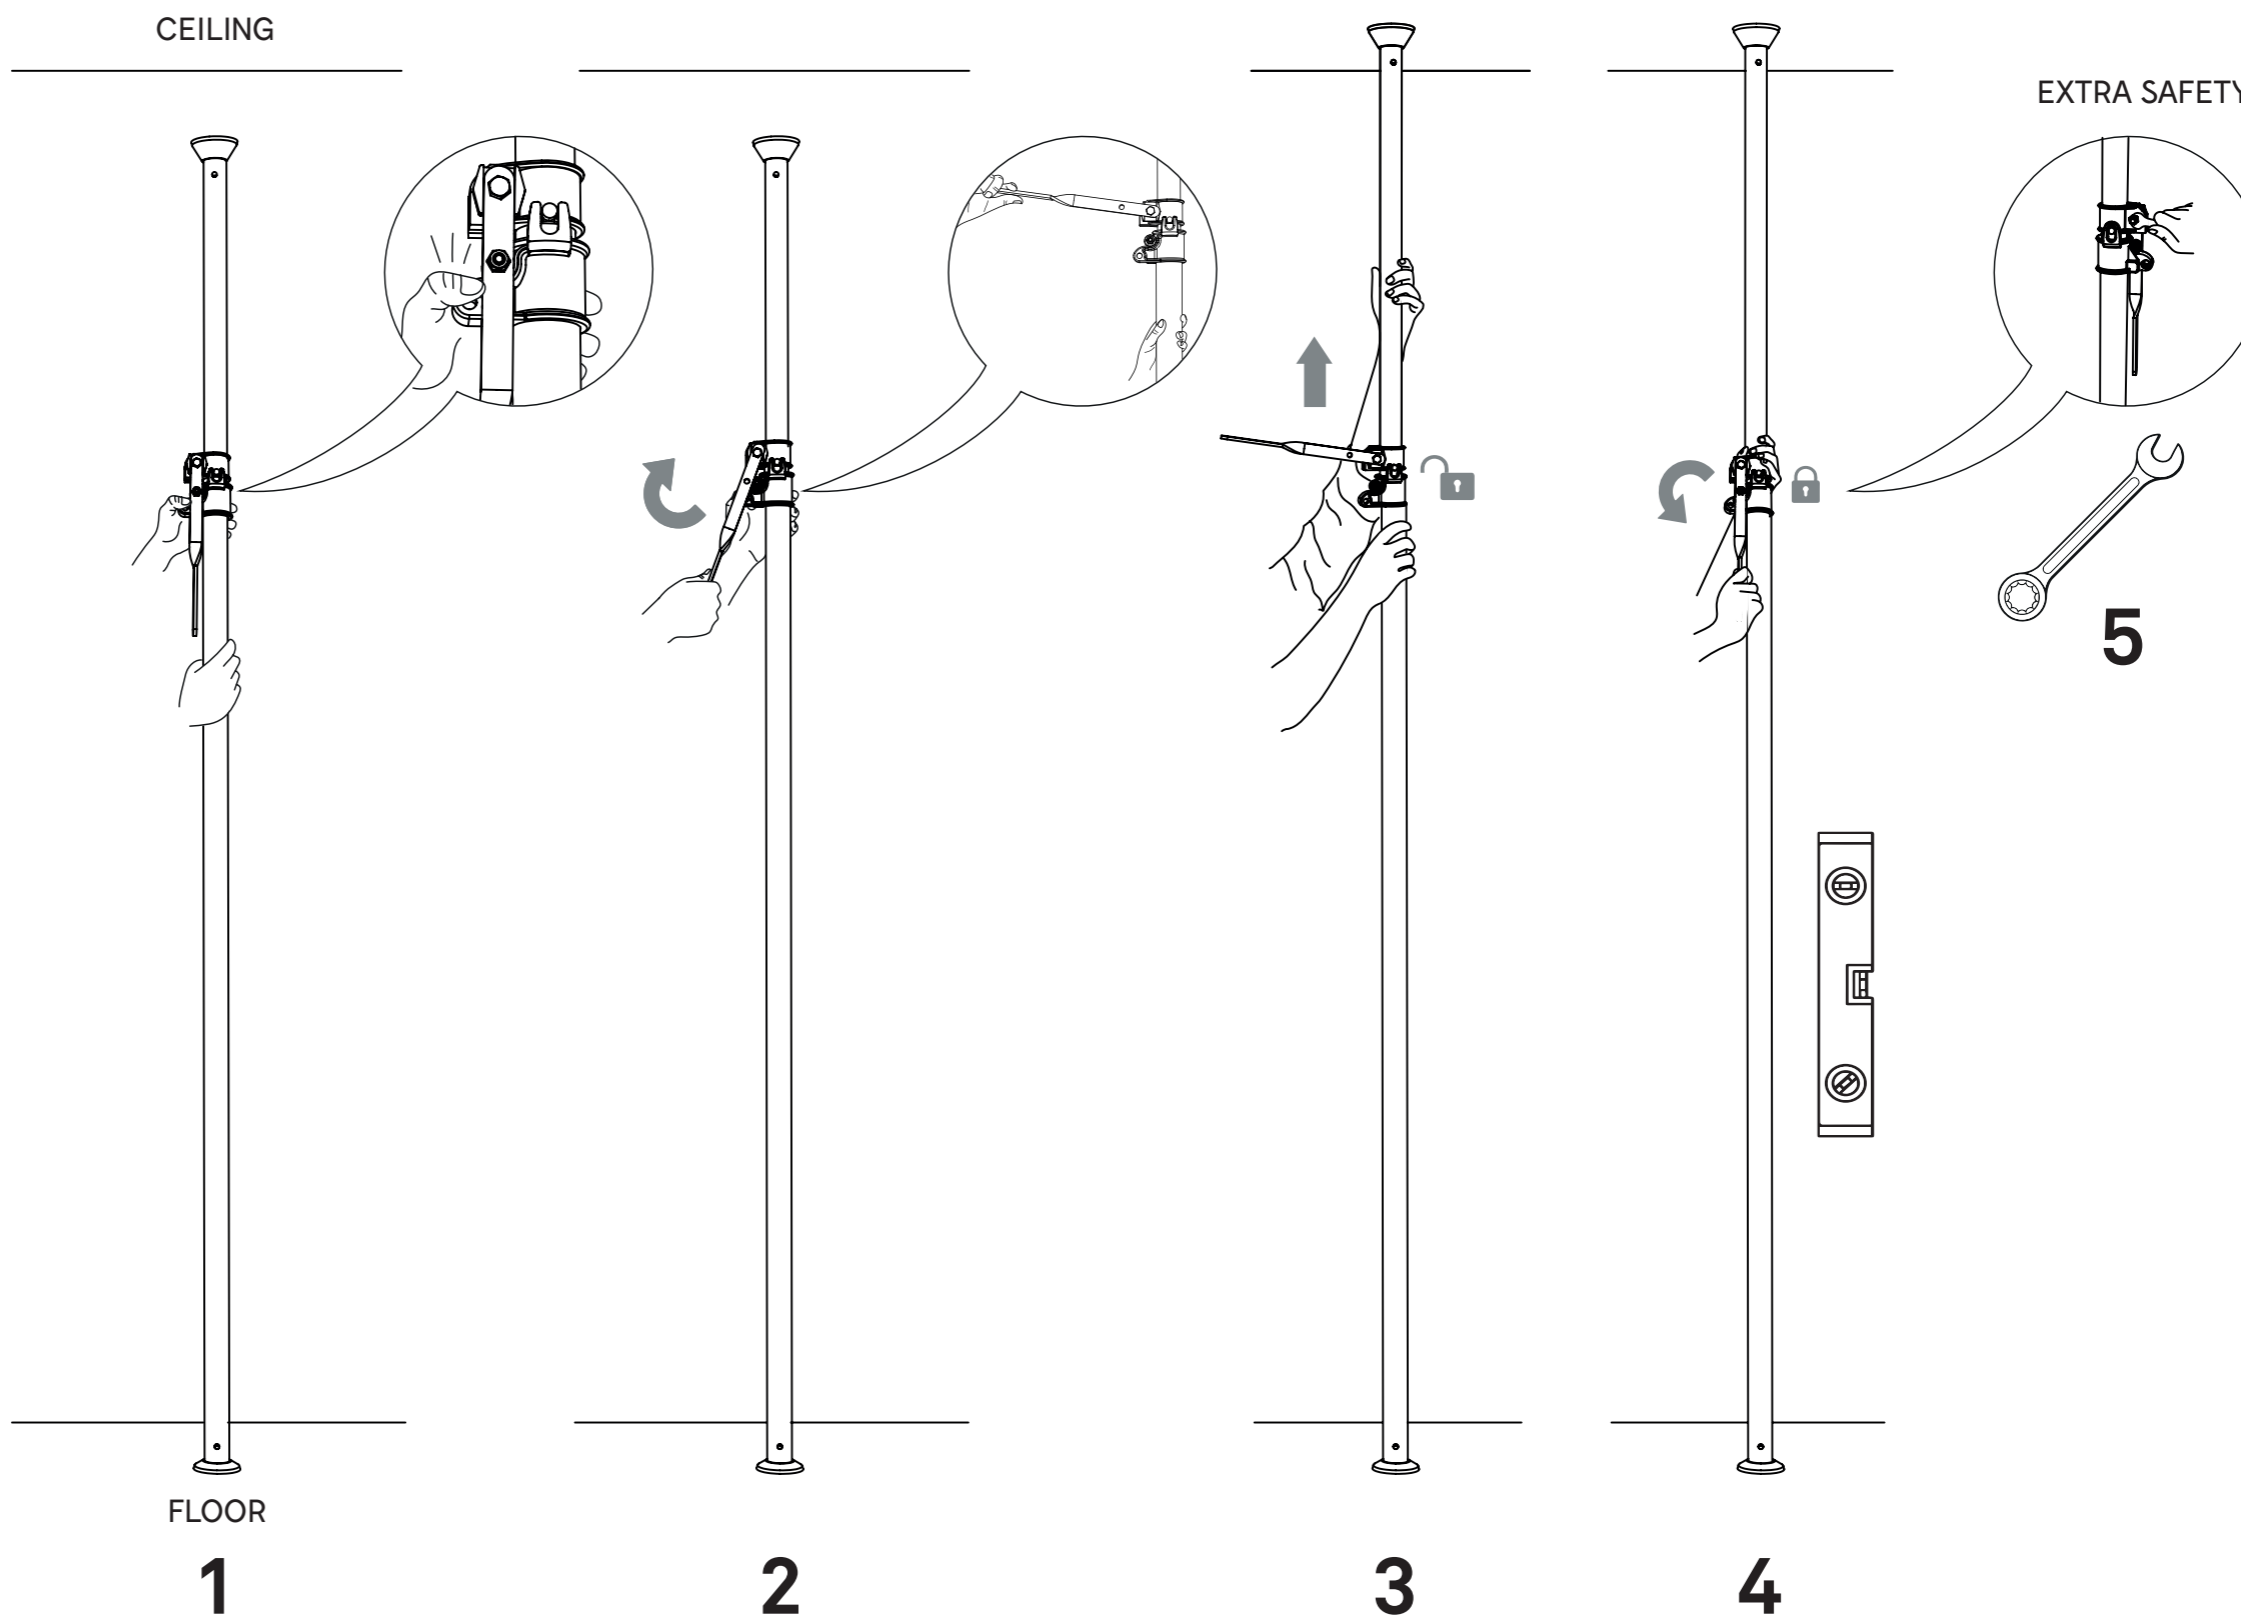

A L U

ADELINE

Autopole Hang bar

ASSEMBLY INSTRUCTIONS

A L U
ASSEMBLY INSTRUCTIONS

KIT COMPONENTS

KEC08900027

**NECESSARY FOR THE
INSTALLATION**

ASSEMBLY INSTRUCTIONS

AUTOPOLE

MAX LOAD 110 lbs
50 KG

NECESSARY FOR THE INSTALLATION

(INCLUDED)

A L U

ASSEMBLY INSTRUCTIONS

SUPER CLAMP for

AUTOPOLE HANG BAR