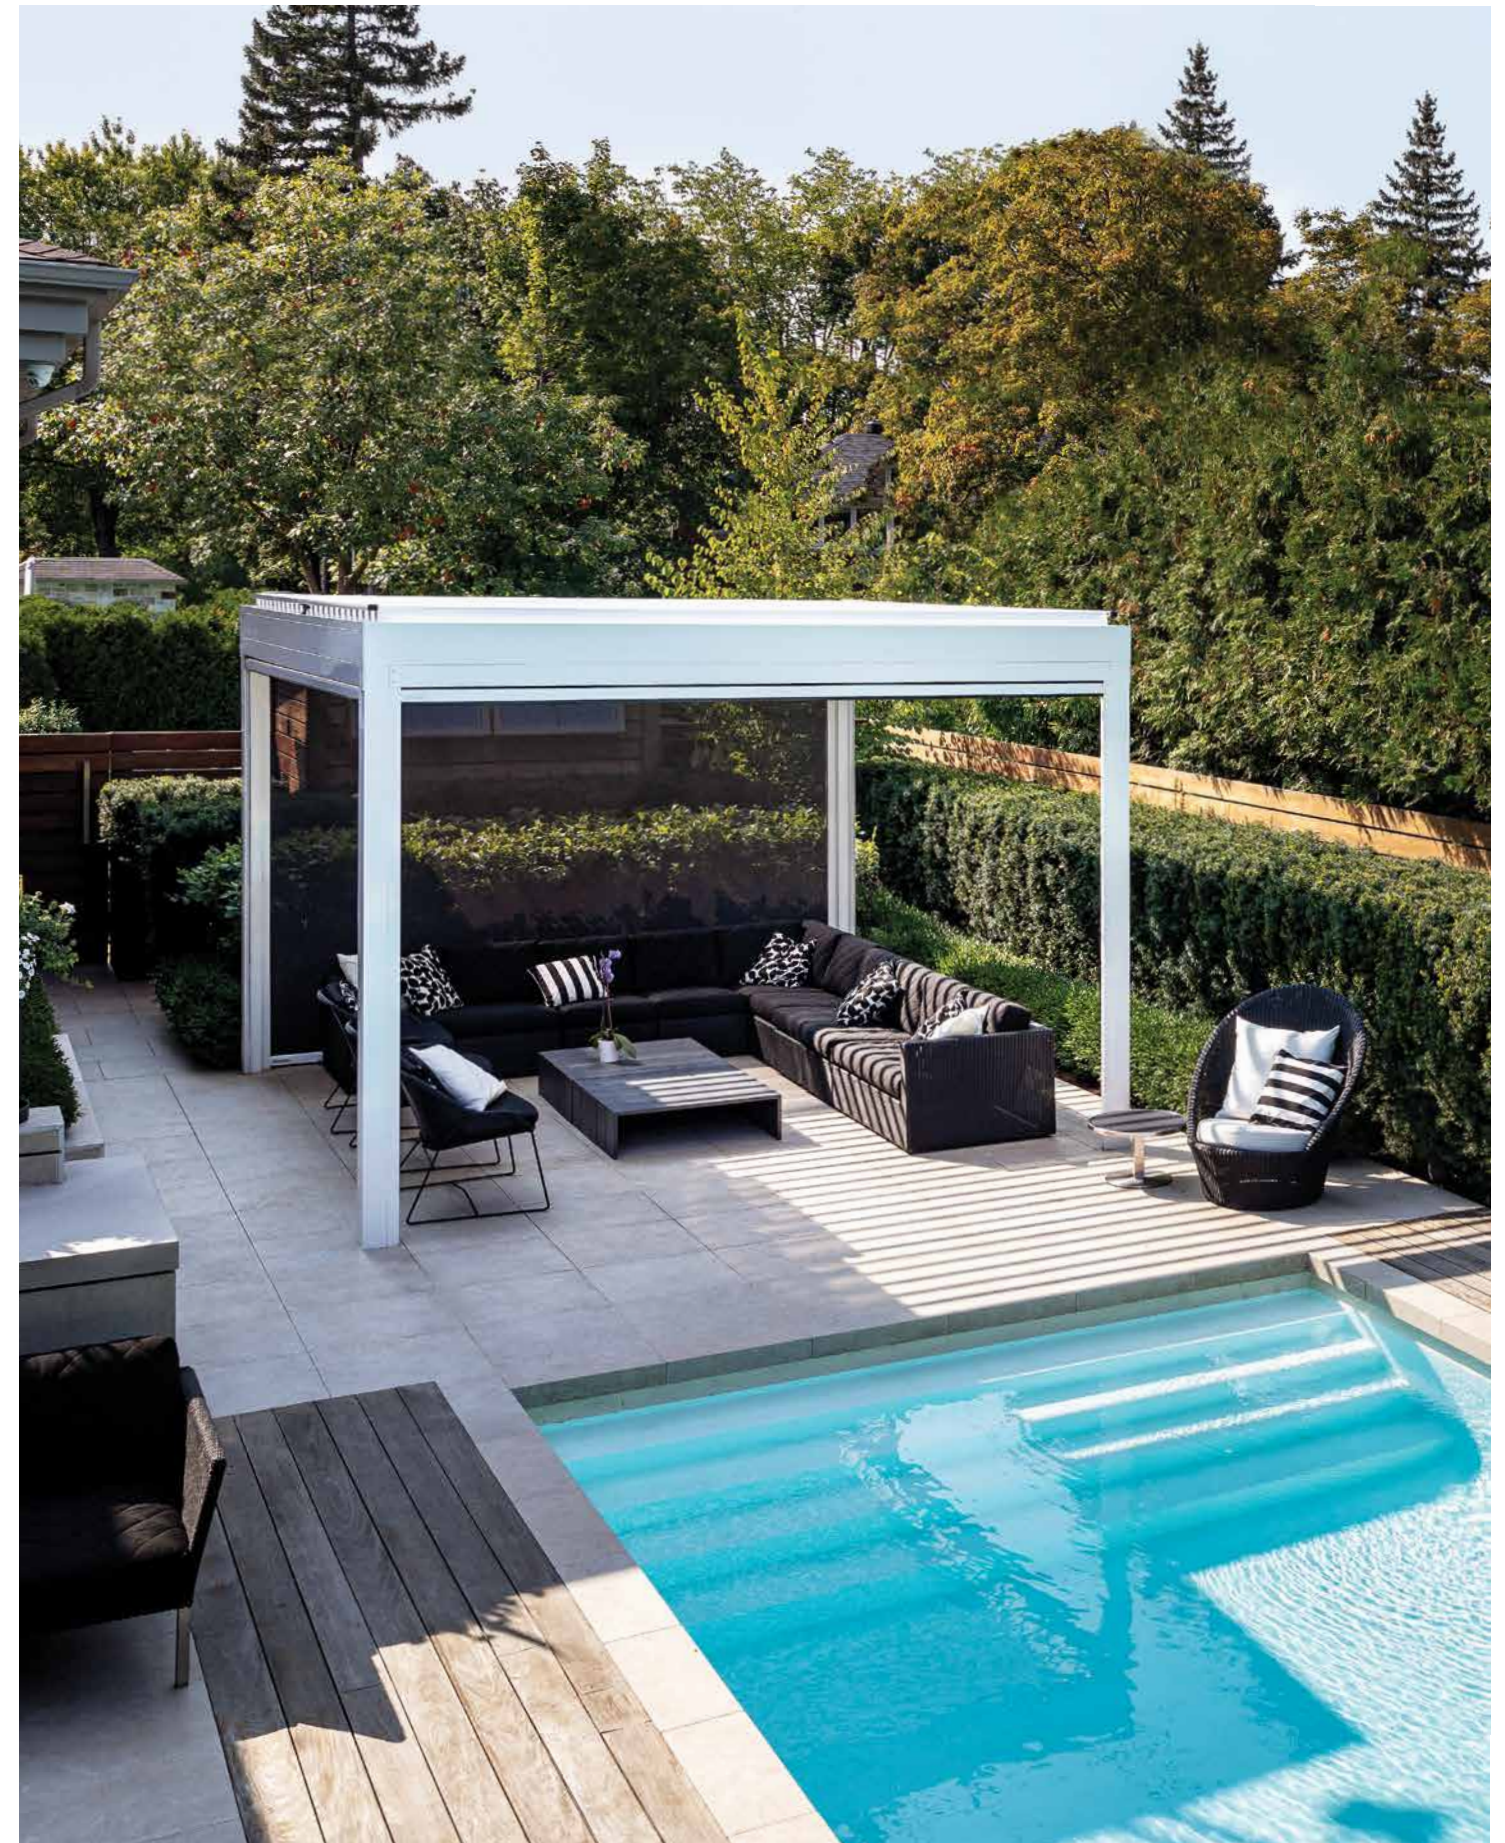

A LUXURY GETAWAY  
CAN BE AS CLOSE AS YOUR OWN BACKYARD

**Custom Backyard Retreat**

The Dura Classic Louvered Pergola shown in this project, provides privacy and shelter from the elements, while its adjustable function allows guests to shift from partial to full coverage at the touch of a button.