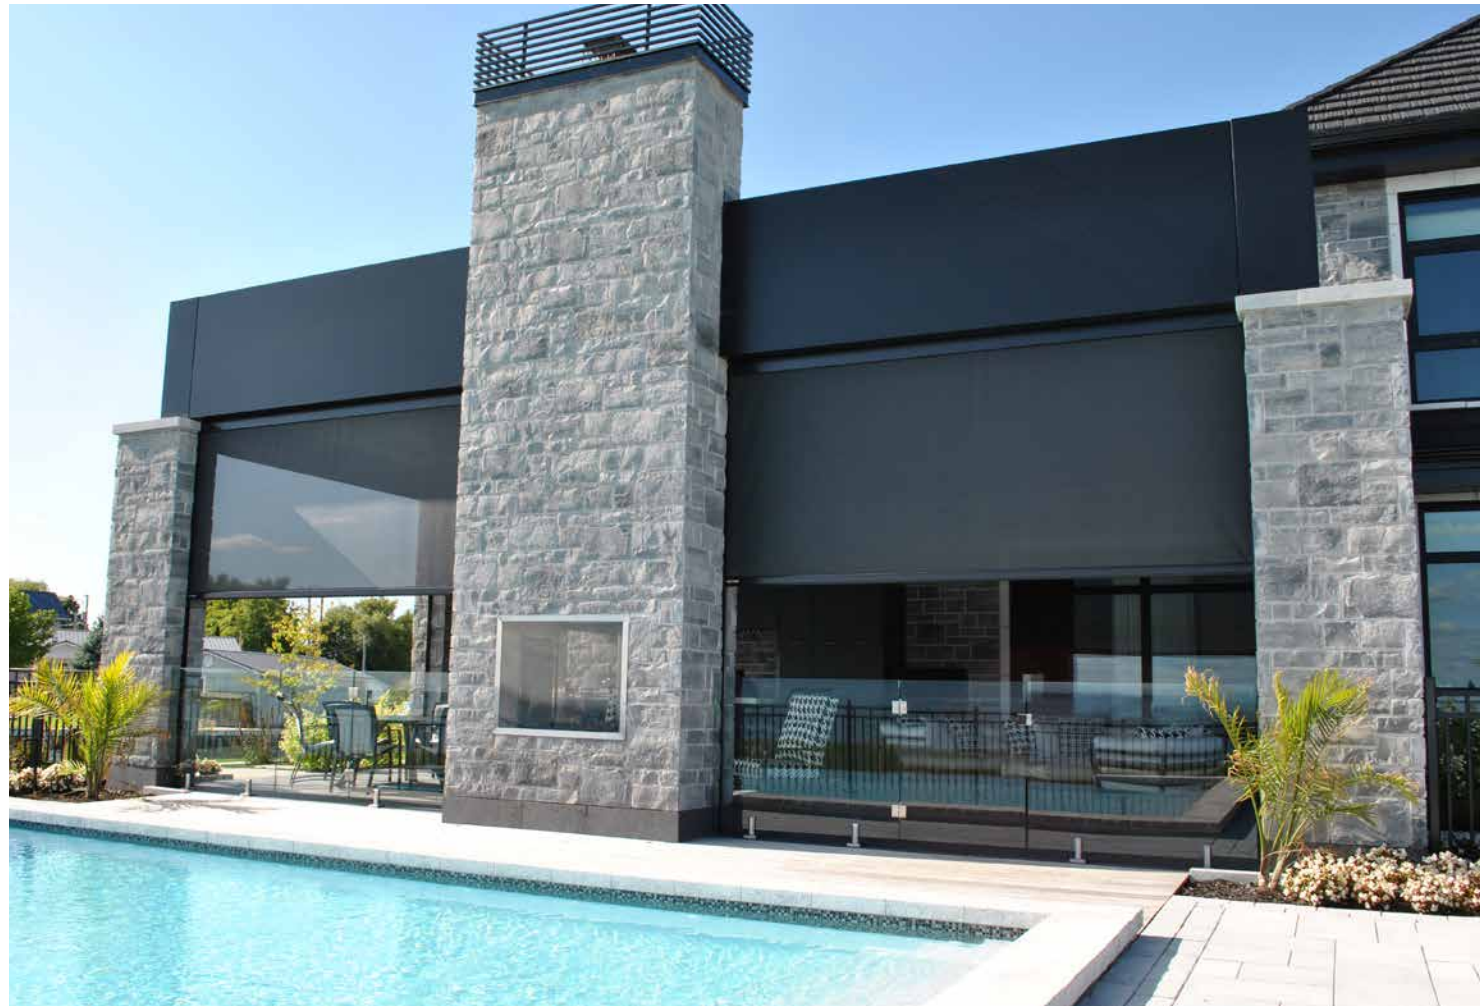

### **Prestige Waterfront**

This magnificent residence complete with motorized screens, perfectly complements the property's elegant design

### All About The View

With a view like this, one wants to see it ALL without anything getting in the way. Dura XL Louvered Pergola makes functionality, elegance, size and outdoor living, come together in a big way.

# LIVING OUTDOORS IN ELEGANCE WHILE WEATHERING THE ELEMENTS

## Contemporary Residence

The goal of this poolside project was to extend the livable space of the home, creating an outdoor sanctuary offering shade as well as protection from the elements.

The structure was enhanced with high-density motorized screens that allow guests to enjoy a spa-like atmosphere in virtually any weather.