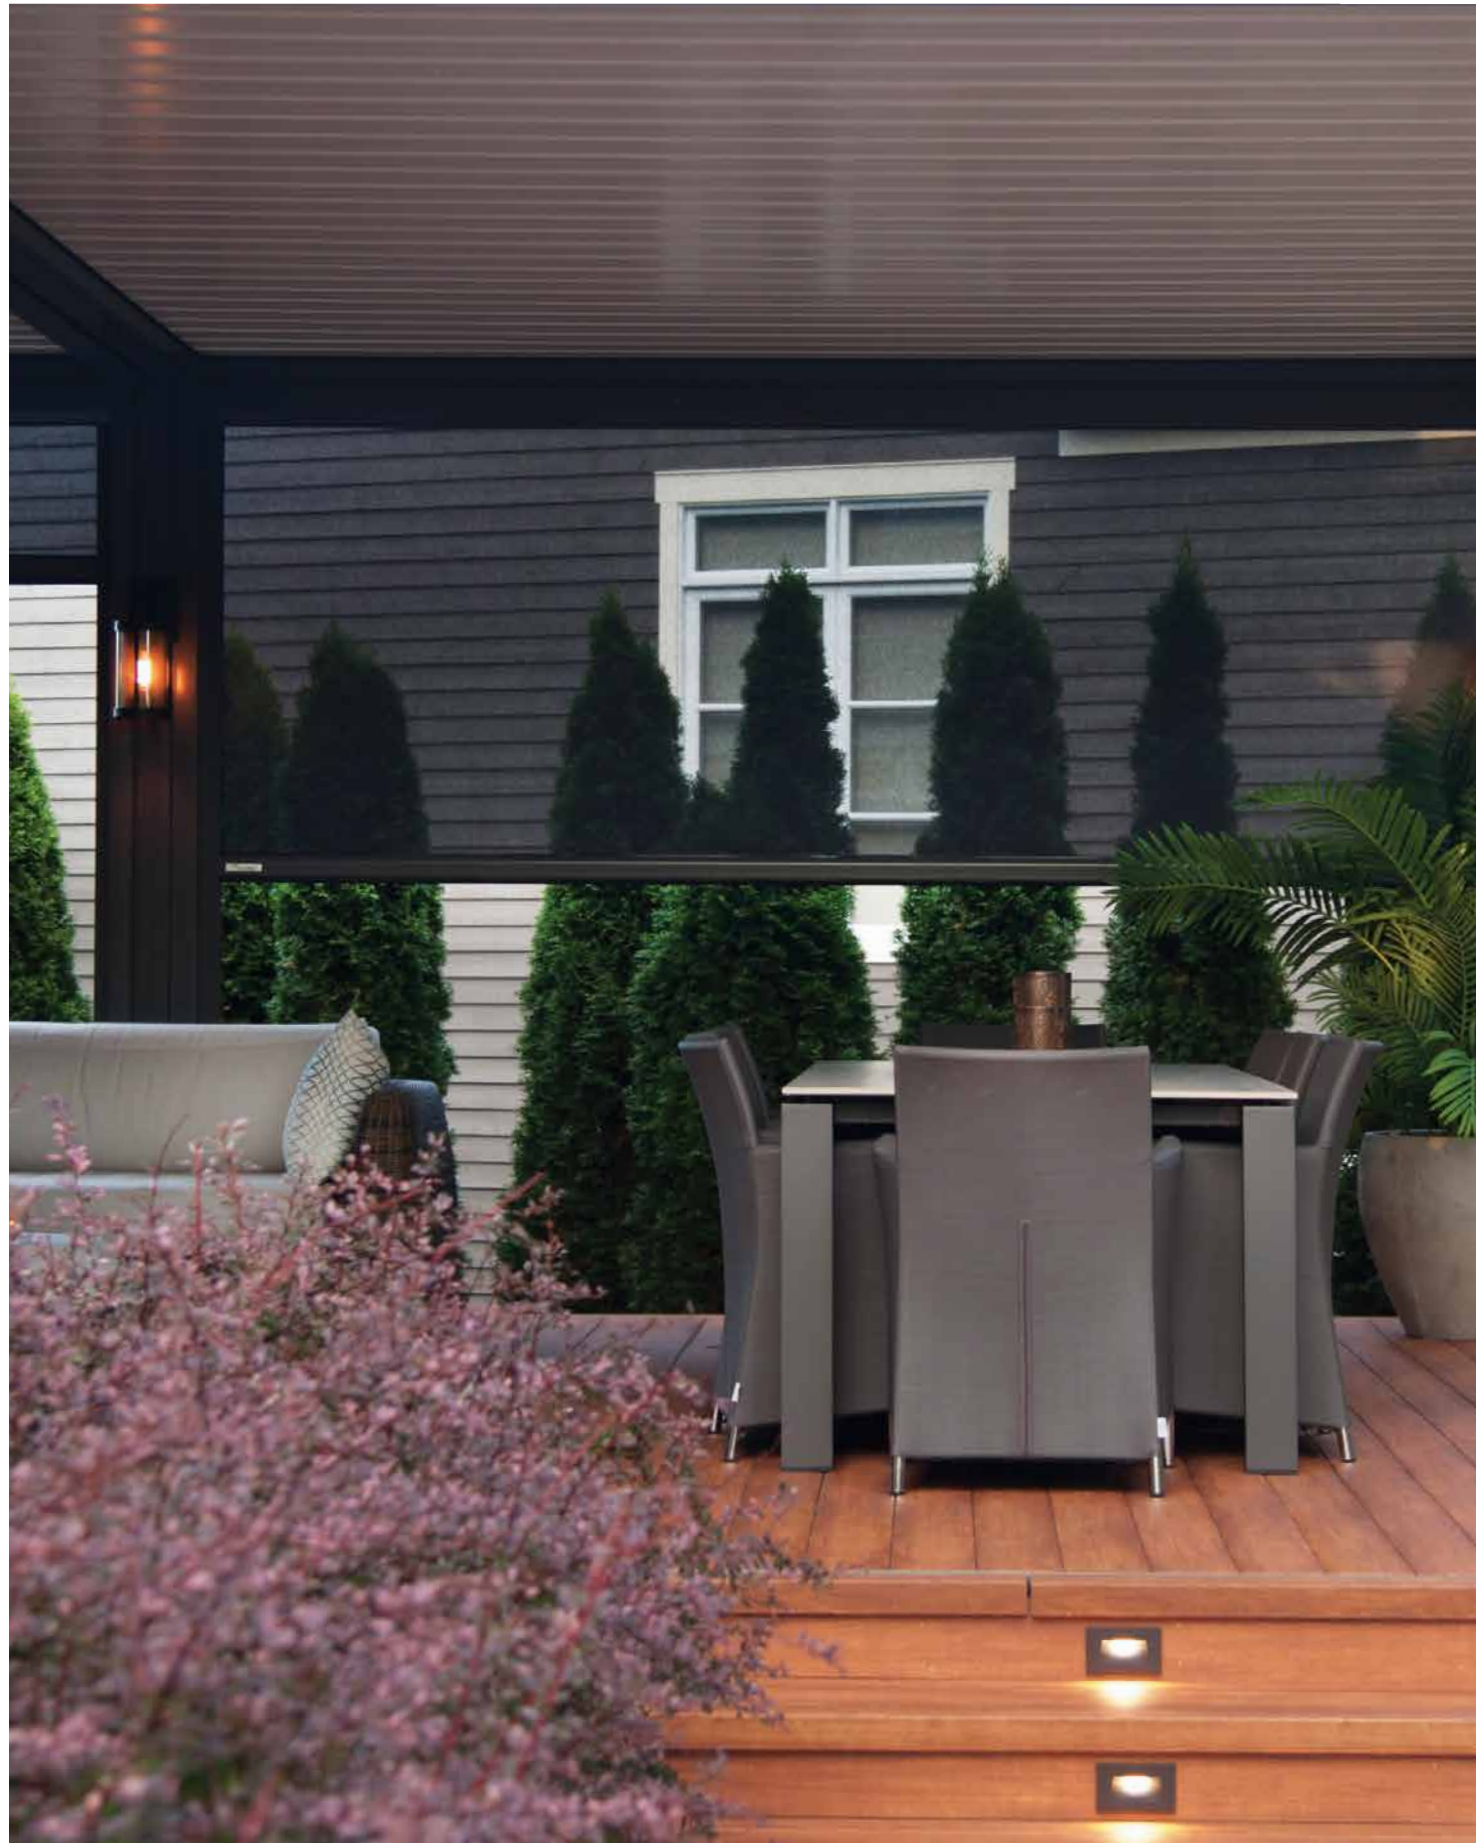

The louvered blades offer ventilation on warmer days and insulation in cool weather. Because the blades provide an interlocking fit, they ensure a complete protection against sun, rain and wind.