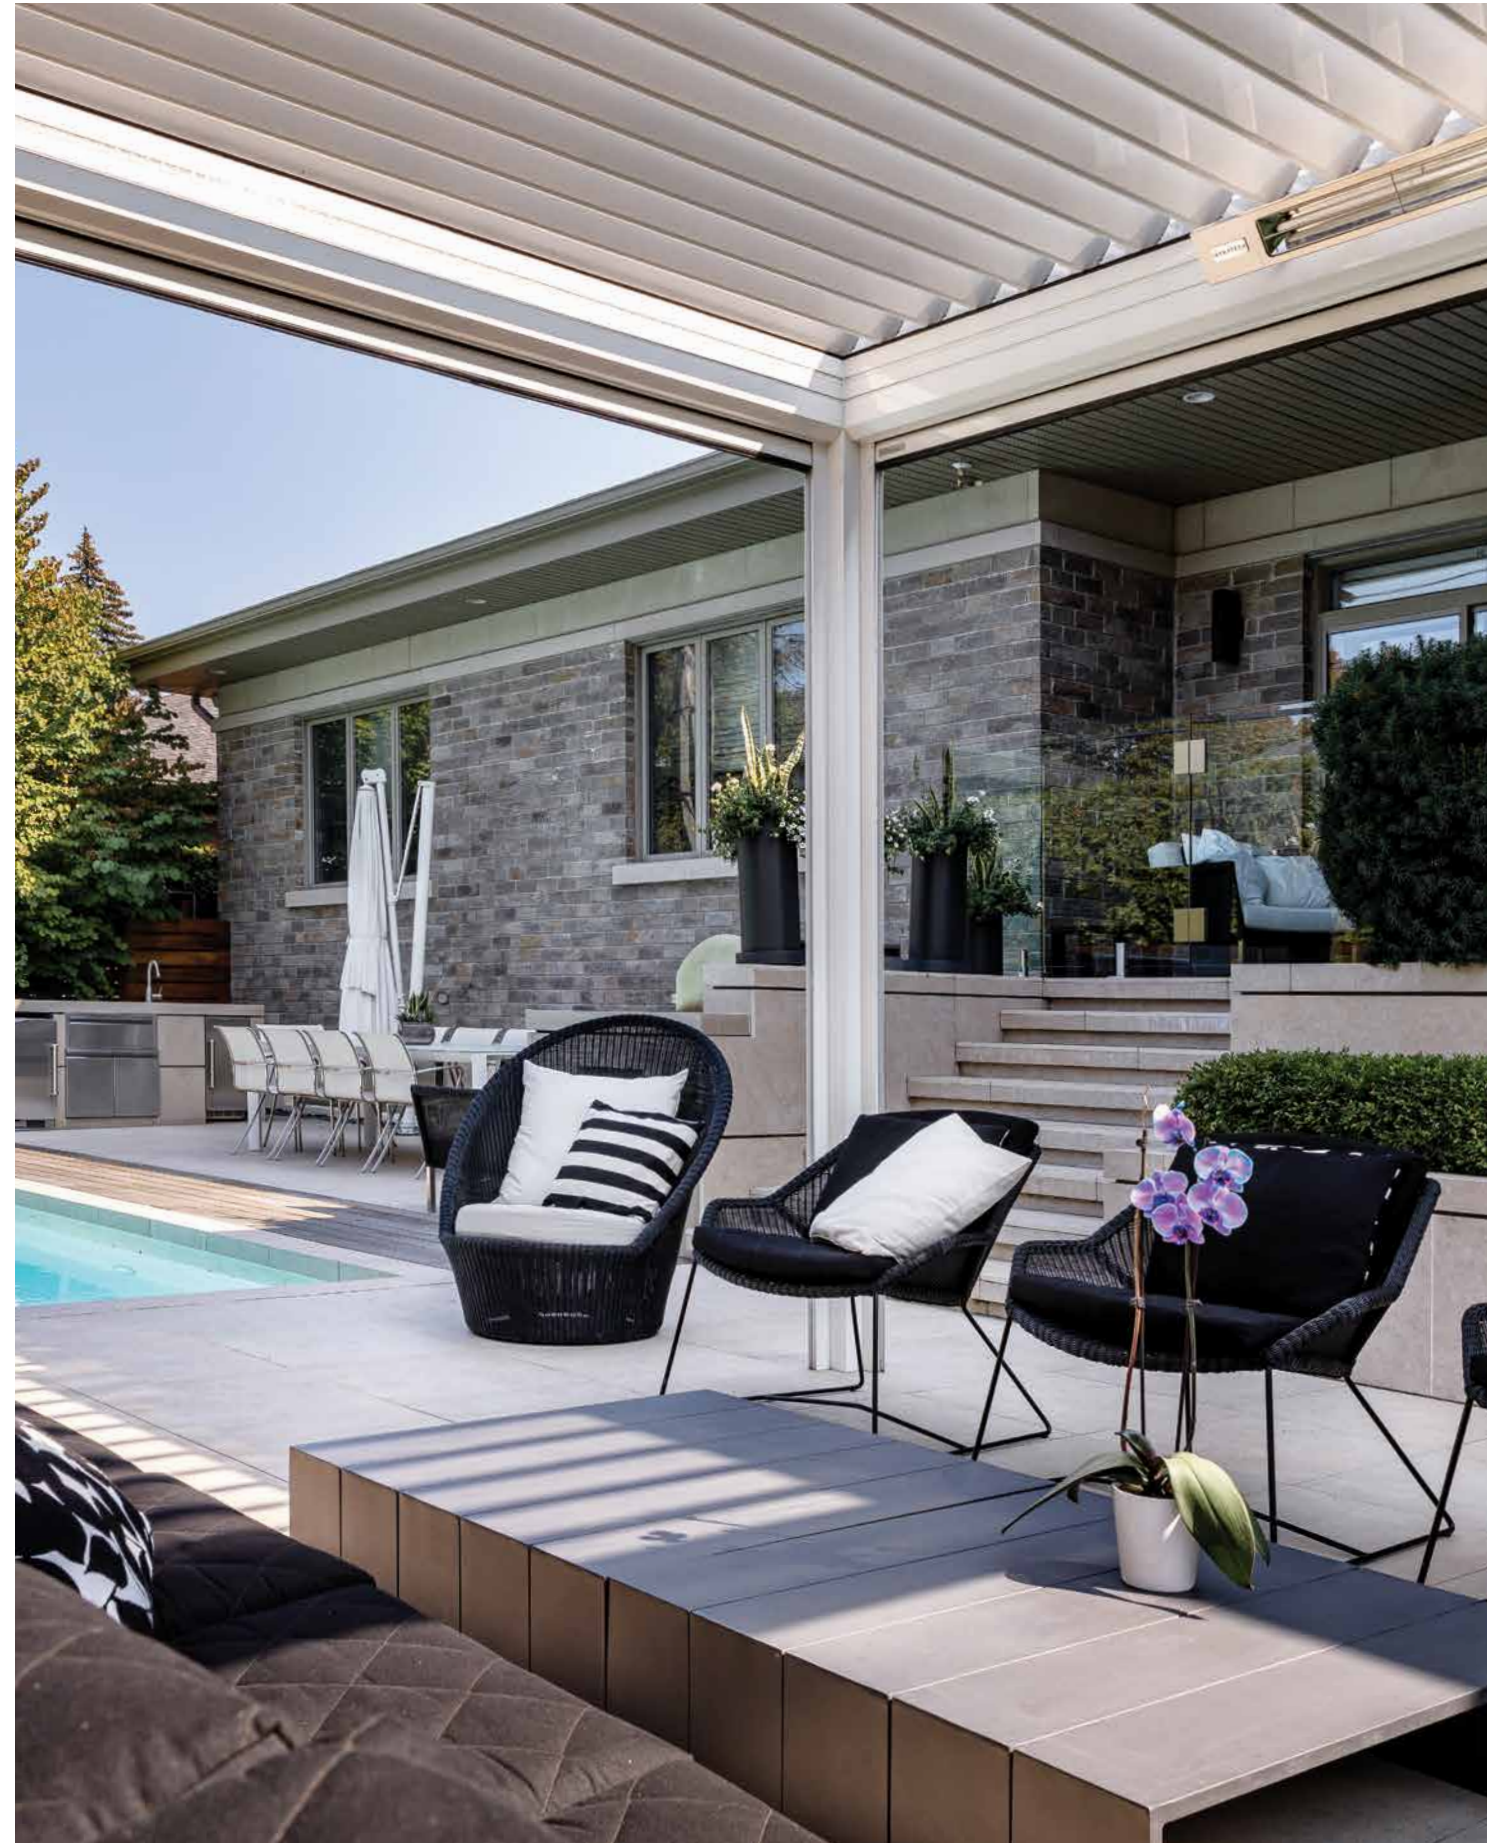

A LUXURY GETAWAY  
CAN BE AS CLOSE AS YOUR OWN BACKYARD

**Custom Backyard Retreat**

The Dura Classic Louvered Pergola shown in this project, provides privacy and shelter from the elements, while its adjustable function allows guests to shift from partial to full coverage at the touch of a button.