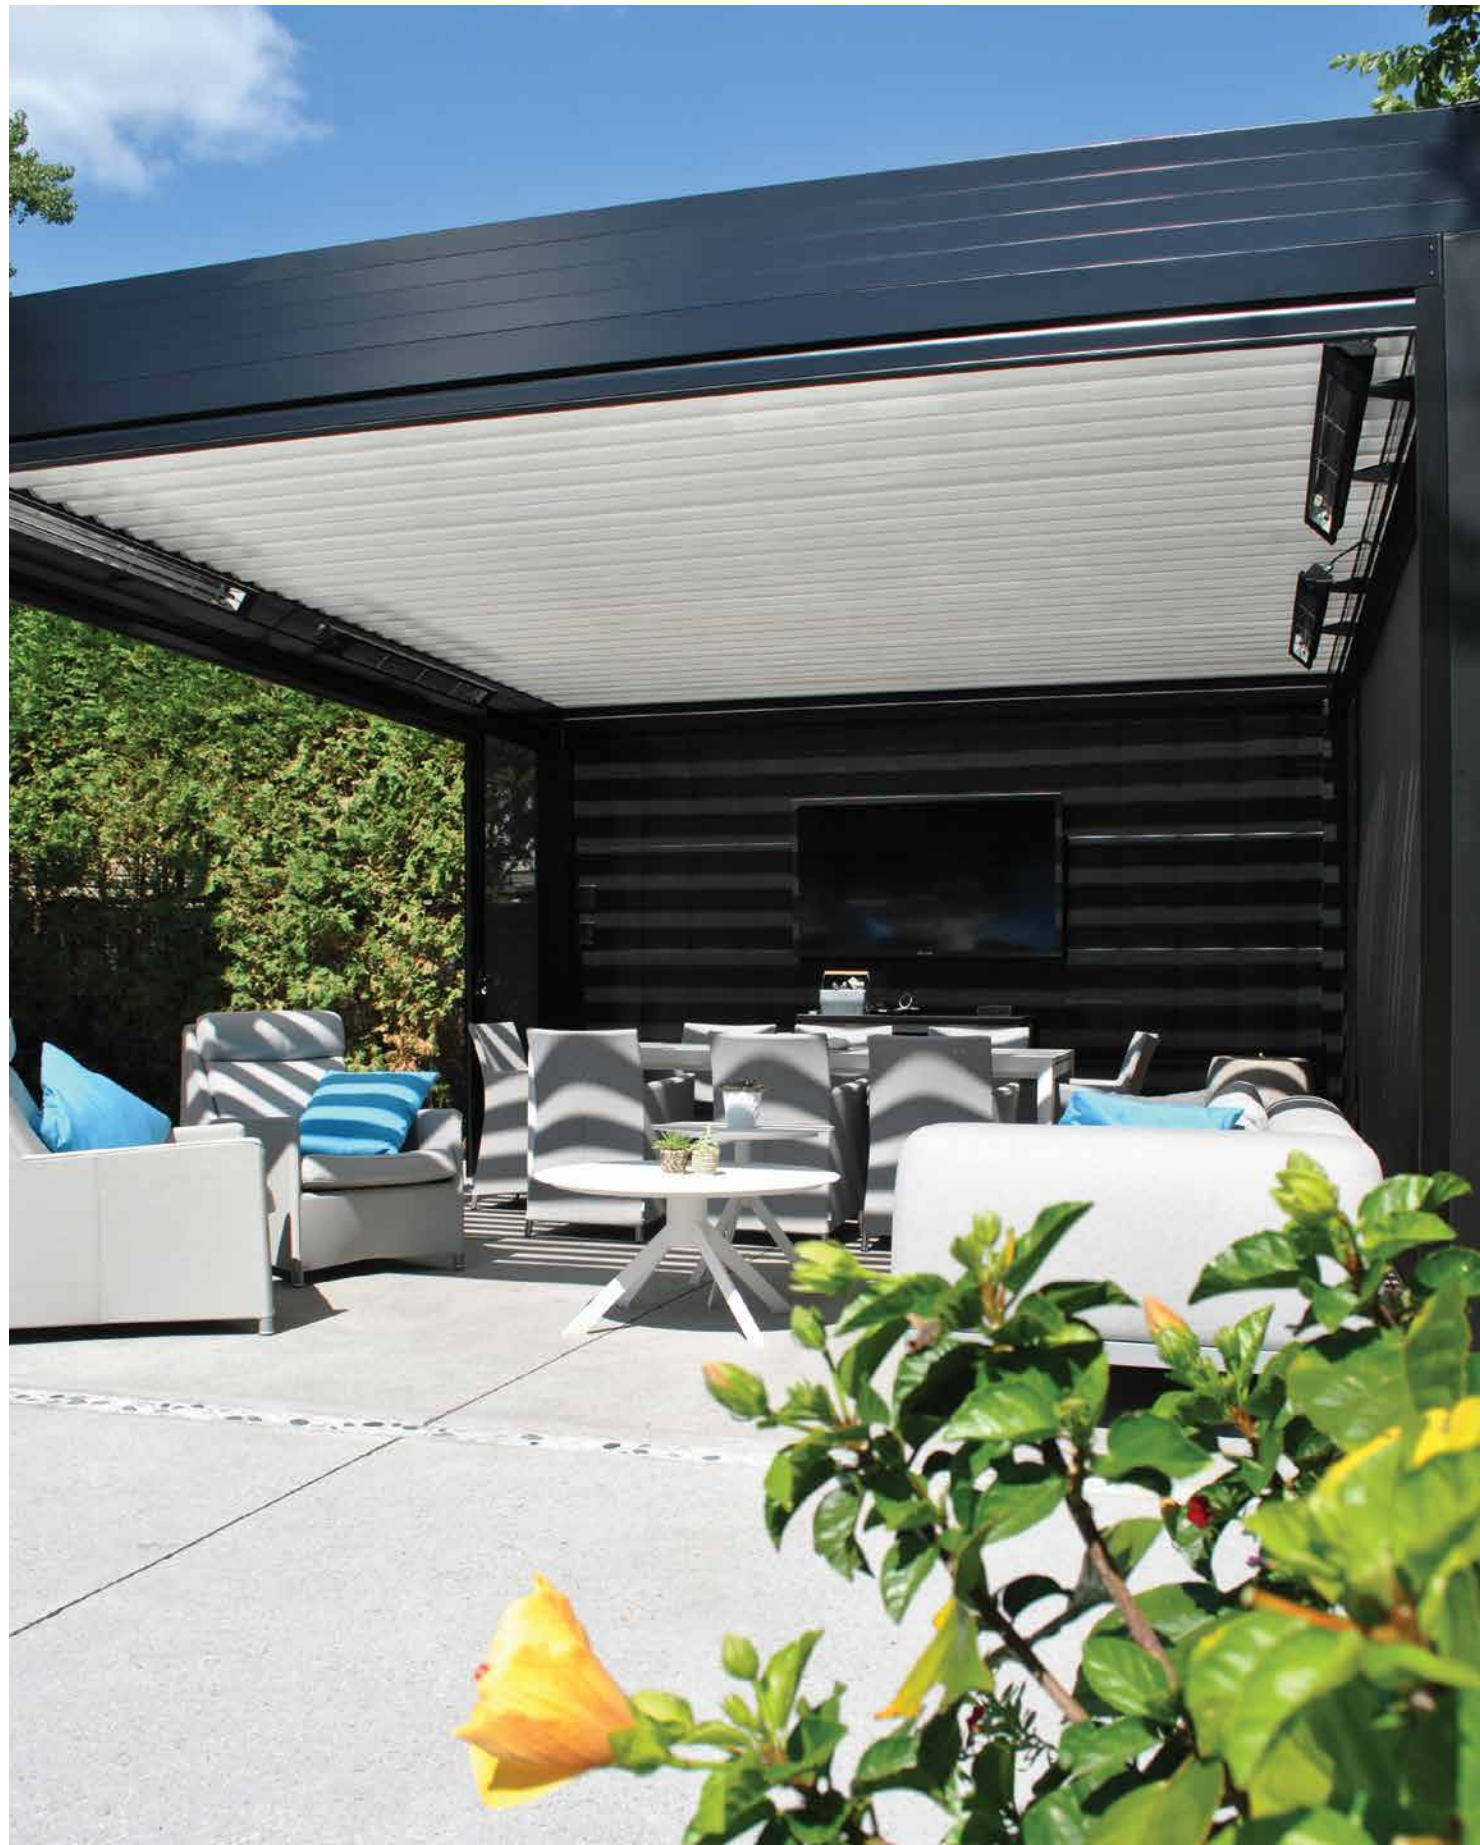

### All About The View

With a view like this, one wants to see it ALL without anything getting in the way. Dura XL Louvered Pergola makes functionality, elegance, size and outdoor living, come together in a big way.

## Contemporary Residence

The goal of this poolside project was to extend the livable space of the home, creating an outdoor sanctuary offering shade as well as protection from the elements.

The structure was enhanced with high-density motorized screens that allow guests to enjoy a spa-like atmosphere in virtually any weather.

From top to bottom:  
Dura Motorized Screens with fully integrate enclosed tracks.

A PRIVATE HIDEAWAY  
ONLY A FEW STEPS AWAY

**Suburban Living**

The aim of this suburban project was to literally create a hideaway where you and your guests can kickback and unwind, without actually having to leave their property.