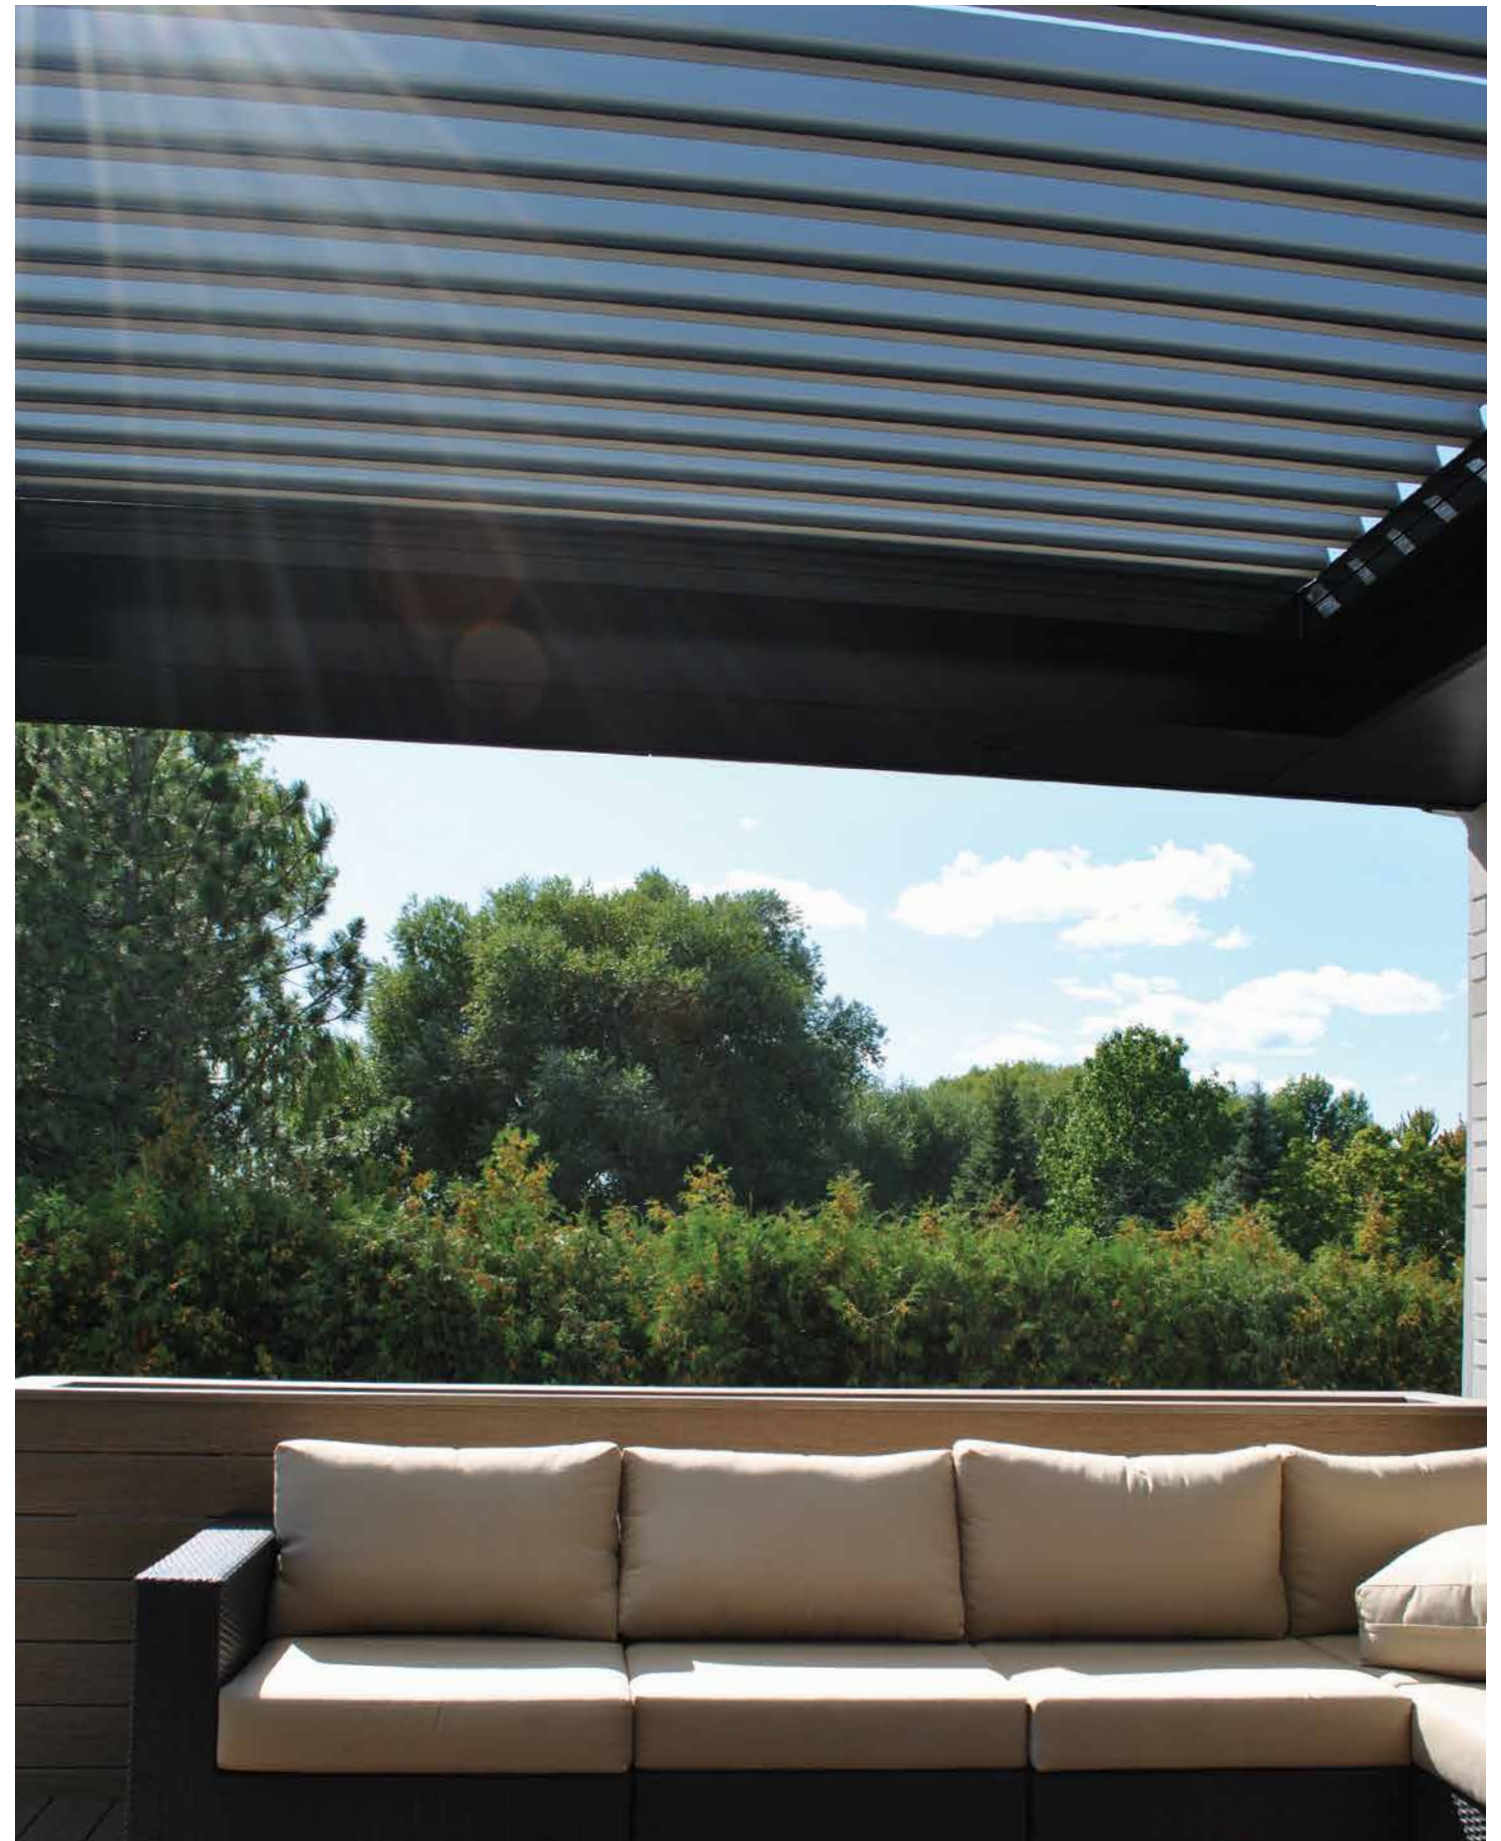

THE IDEAL SETTING FOR A POOLSIDE PARTY OR BBQ

Prestige Waterfront

This magnificent residence complete with motorized screens, perfectly complements the property's elegant design