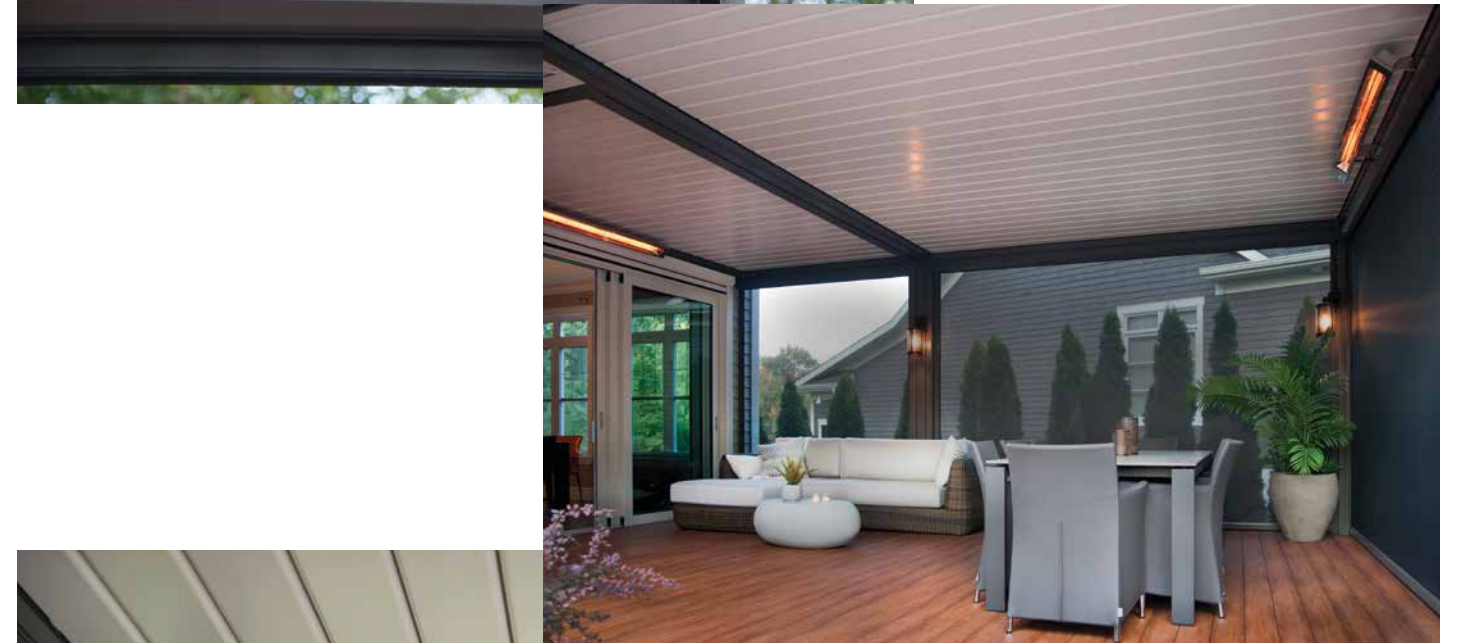

A LUXURY GETAWAY  
CAN BE AS CLOSE AS YOUR OWN BACKYARD

**Custom Backyard Retreat**

The Dura Classic Louvered Pergola shown in this project, provides privacy and shelter from the elements, while its adjustable function allows guests to shift from partial to full coverage at the touch of a button.

From top to bottom  
With modern slim designs,  
Infratech heaters virtually disappear  
into the surroundings.

The louvered blades offer ventilation on warmer days and insulation in cool weather. Because the blades provide an interlocking fit, they ensure a complete protection against sun, rain and wind.