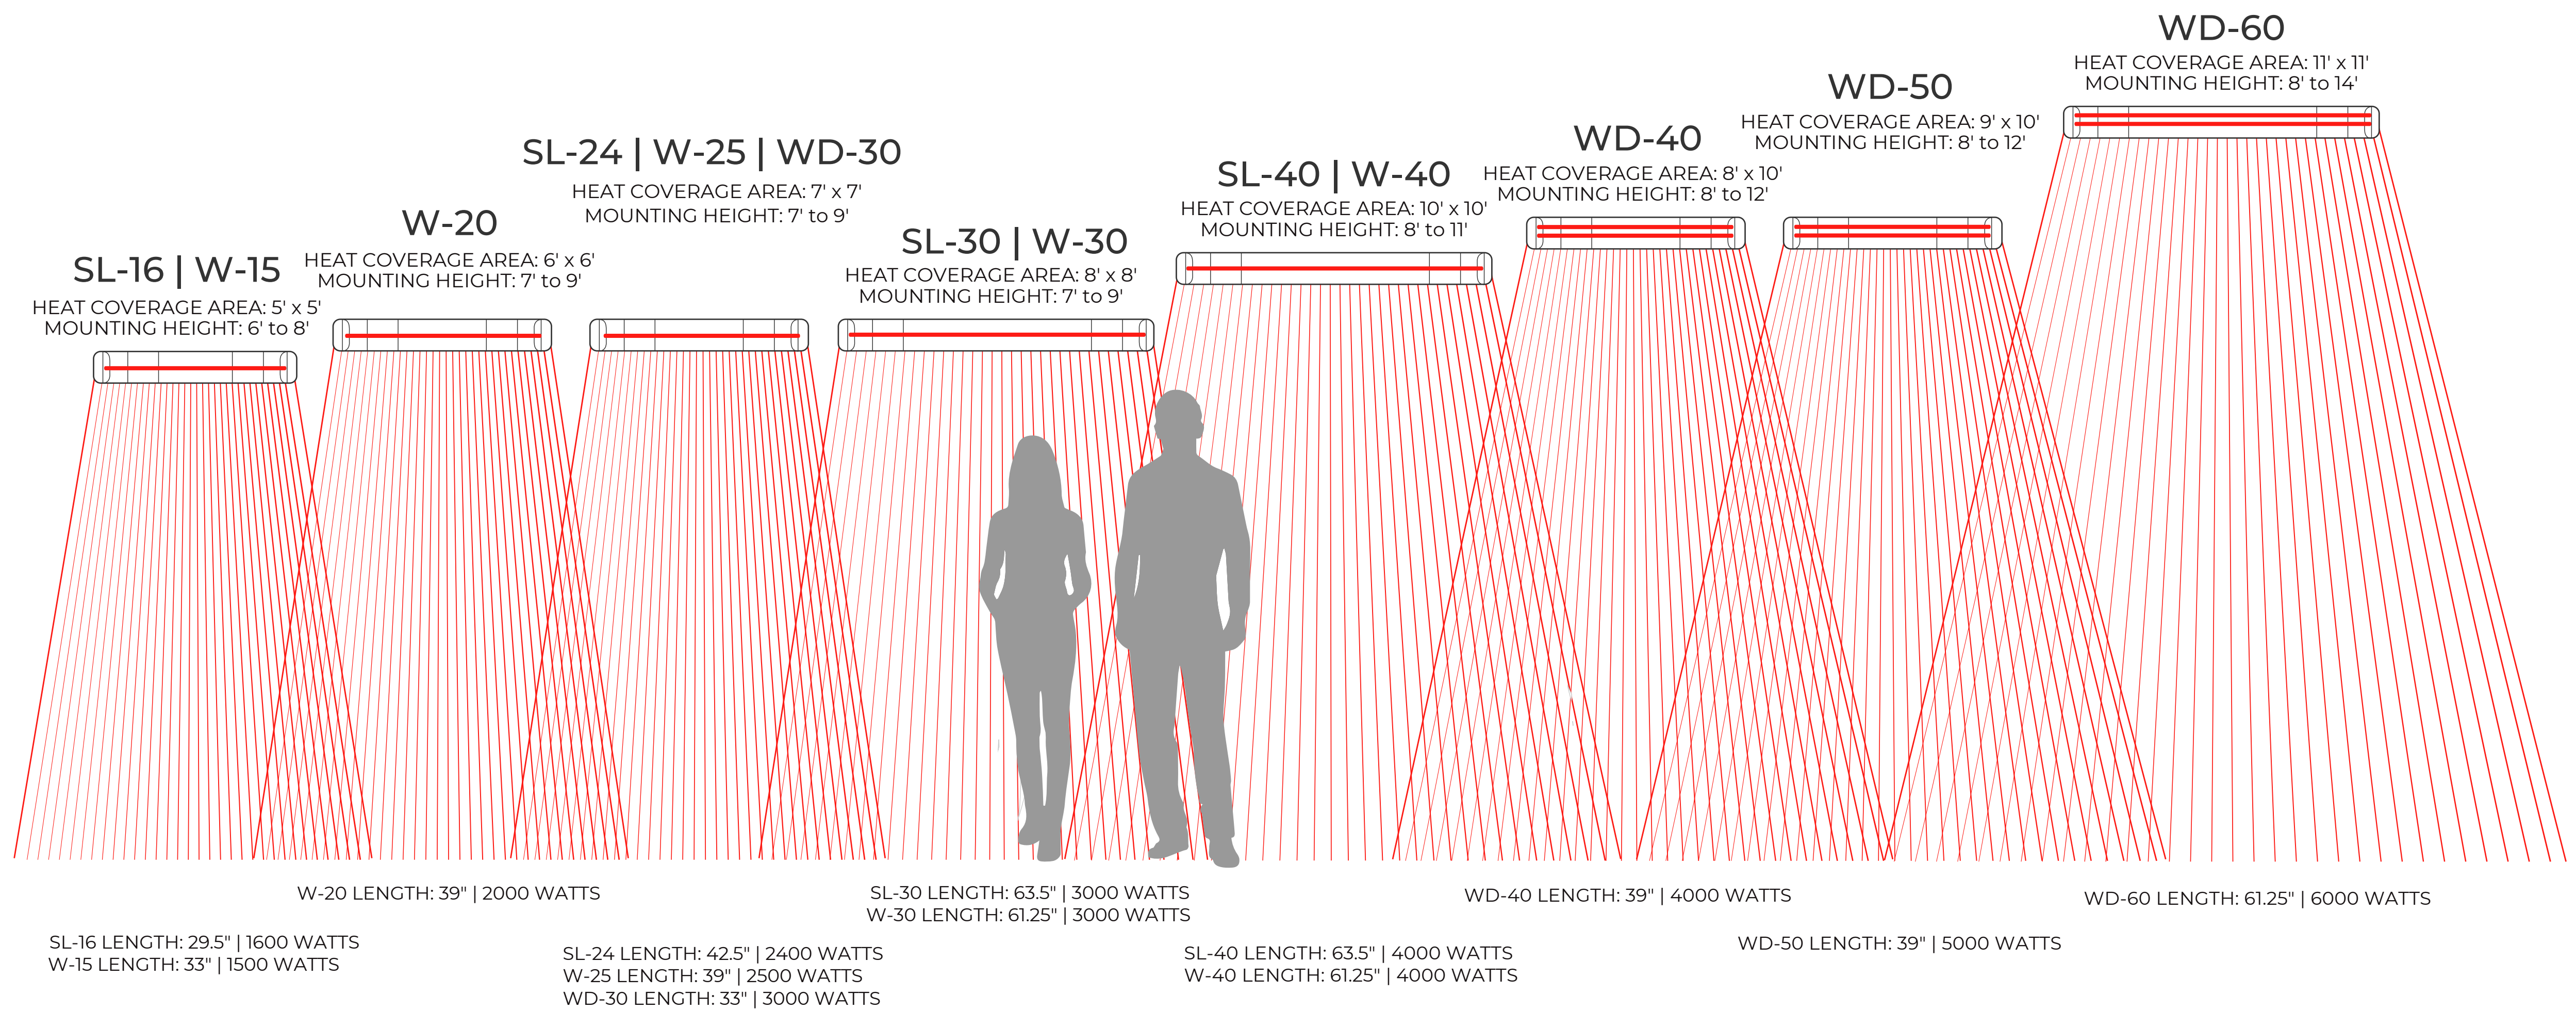

# INFRATECH HEATERS

Indoor or well-protected environments will generally exceed average coverage. Heaters may provide less than average coverage in extremely cold or windy conditions.

TERRA SUMMER  
OUTDOOR LIVING PRODUCTS