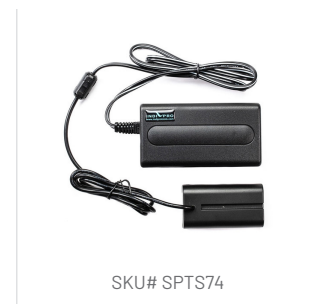

SONY NP-F TYPE BATTERY POWER SOLUTIONS

Compatible with: DCR-SD1000, DCR-SR40, DCR-TRV900, DCR-VX2000, DCR-VX2100, DCR-VX2200, HDR-AX2000, HDR-FX1, HDR-FX7, HDR-FX1000, HVR-HD1000, HVR-V1, HVR-Z1, HVR-Z5, HVR-Z7, HXR-MC1500, HXR-MC2000, HXR-NX5, HXR-NX5R, NEX-EA50, NEX-FS100, NEX-FS700, Other NP-F Power Devices