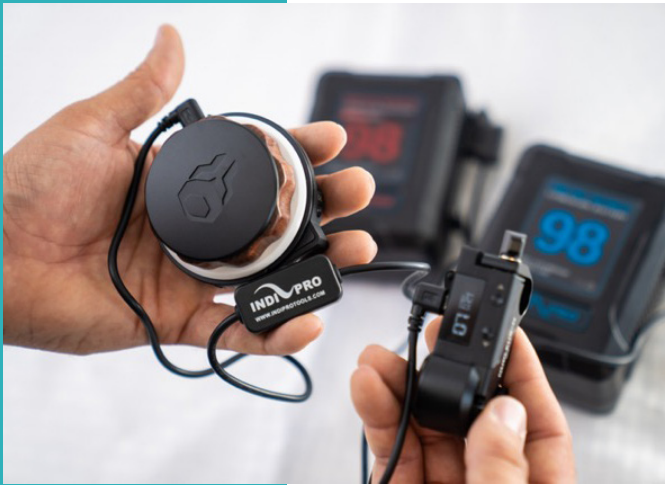

TABLE OF CONTENTS

2.1mm Connector	04
2.5mm Connector	04
3-Pin XLR Connector.....	05
4-Pin XLR Connector	05
4-Way D-Tap Splitter	06
BMD URSA Connector.....	06
BMPCC 4K/ 6K/ 6K Pro Connector	07
Canon C200/ C300 MARK II Connector	07
Canon LP-E6 Type Battery.....	08
Canon LP-E17 Type Battery	09
D-Tap Connectors	09
Fujifilm NP-W126S Type Battery.....	09
Fujifilm NP-W235 Type Battery.....	09
Panasonic DMW-BLF19 Type Battery.....	10
Panasonic VW-VBD58 Type Battery.....	10
RED Epic/ Scarlett Connector.....	11
RED Komodo Connector.....	11
Sony NP-BX1 Type Battery	11
Sony NP-FV70A (V-Series).....	11
Sony FX6/FX7/FX9	12
Sony NP-F Type Battery	12
Sony NP-FW50 Type Battery	13
Sony NP-FZ100 Type Battery	13
USB Type Connectors/ Barrel Connector	14
Battery Runtime Chart	15