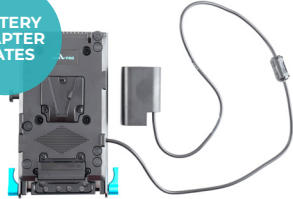

SKU# MINI19

BATTERY ADAPTER PLATES

SKU# PDVGH45