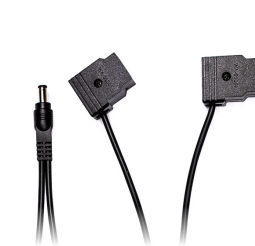

SKU# 25DFDT