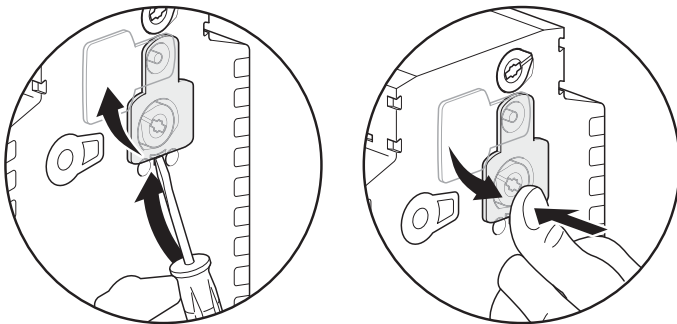

On/Off

2 to 10 VDC

VDC/4-20 mA

Two-Position

Fail-Safe Position Setting

Wire Colors

| | |
|--|--|
| BLK Black Negro Noir Preto | RED Red Rojo Rouge Vermelho |
| ORG Orange Anaranjado Orange Alaranjado | WHT White Blanco Blanc Branco |