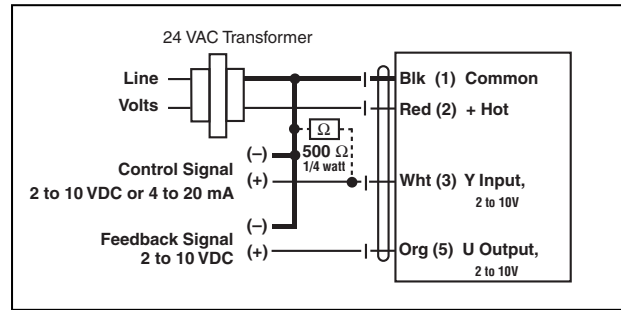

On/Off

2 to 10 VDC

VDC/4-20 mA

Two-Position

Fail-Safe Position Setting

Wire Colors

| | |
|--|--|
| BLK Black Negro Noir Preto | RED Red Rojo Rouge Vermelho |
| ORG Orange Anaranjado Orange Alaranjado | WHT White Blanco Blanc Branco |