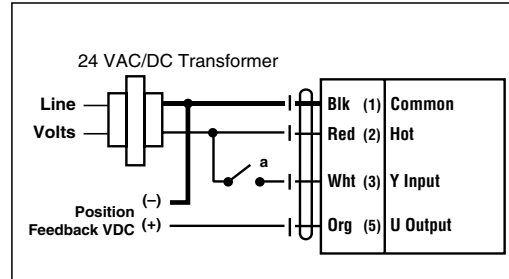

On/Off

2 to 10 VDC

VDC/4-20 mA

Two-Position

Fail-Safe Position Setting

Wire Colors

| | |
|--|--|
| BLK Black Negro Noir Preto | RED Red Rojo Rouge Vermelho |
| ORG Orange Anaranjado Orange Alaranjado | WHT White Blanco Blanc Branco |