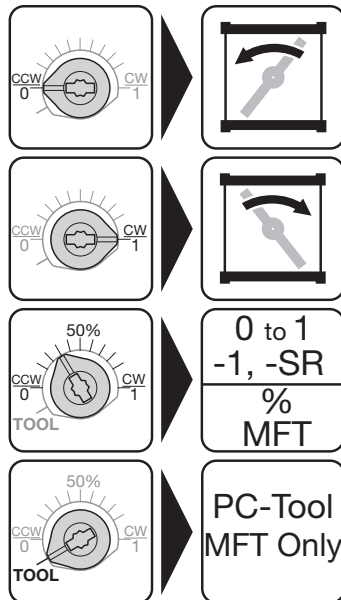

On/Off

2 to 10 VDC

VDC/4-20 mA

Two-Position

Fail-Safe Position Setting

Wire Colors

| | |
|--|--|
| BLK Black Negro Noir Preto | RED Red Rojo Rouge Vermelho |
| ORG Orange Anaranjado Orange Alaranjado | WHT White Blanco Blanc Branco |