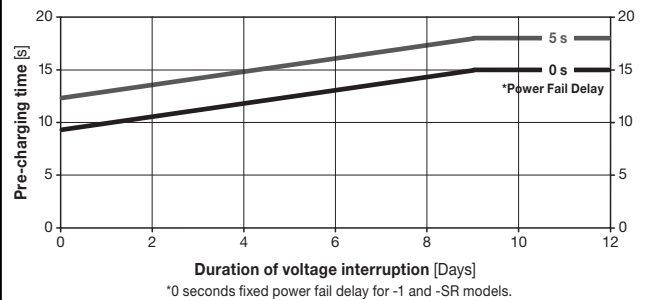

Typical Pre-Charging Times

SUBJECT TO CHANGE. © BELIMO AIRCONTROLS (USA), INC.