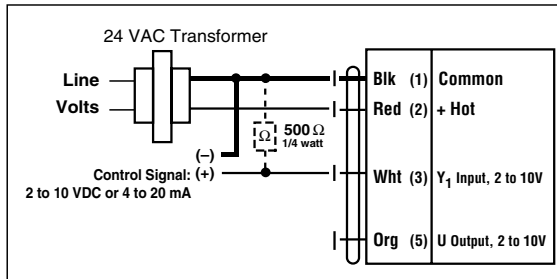

On/Off

2 to 10 VDC

VDC/4-20 mA

Two-Position

Fail-Safe Position Setting

Wire Colors

| | |
|--|--|
| BLK Black Negro Noir Preto | RED Red Rojo Rouge Vermelho |
| ORG Orange Anaranjado Orange Alaranjado | WHT White Blanco Blanc Branco |