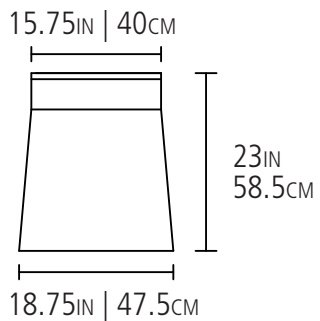

ZEE HEAD CHAIR

Made from solid 1 inch moso bamboo

Available in

CAMELIZED

RUBY

NATURAL

PLAN

ELEVATIONS