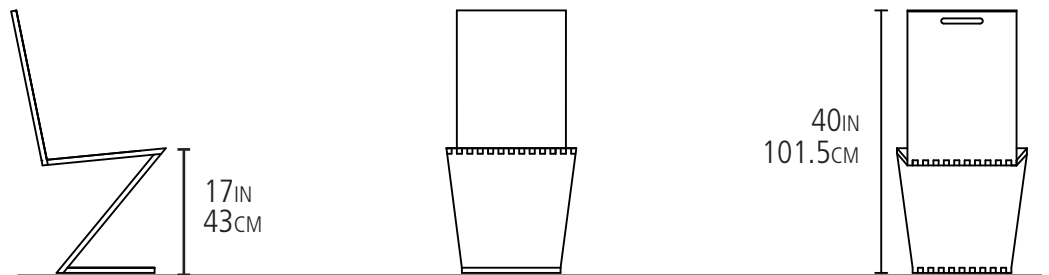

ZEE HEAD CHAIR

Made from solid 1 inch moso bamboo

Available in

CAMELIZED

RUBY

NATURAL

PLAN

ELEVATIONS