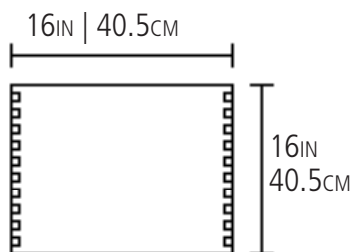

## TROIKA NESTING TABLES

Made from solid 3/4 inch moso bamboo

Available in

CARAMELIZED

OBSIDIAN

RUBY

NATURAL

PLAN