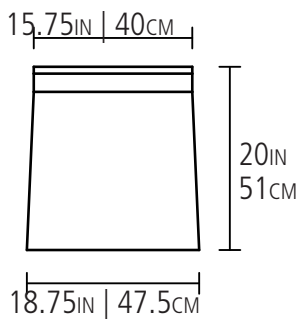

ZEE SIDE CHAIR

Made from solid 1 inch moso bamboo

Available in

CARAMELIZED

RUBY

NATURAL

PLAN

ELEVATIONS