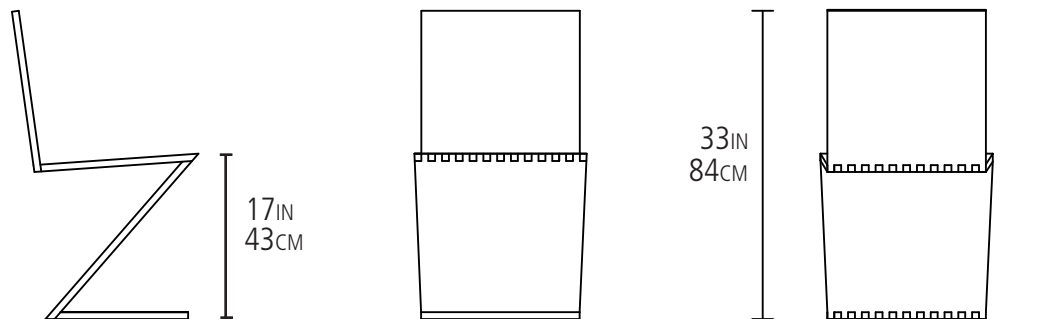

ZEE SIDE CHAIR

Made from solid 1 inch moso bamboo

Available in

CARAMELIZED

RUBY

NATURAL

PLAN

ELEVATIONS