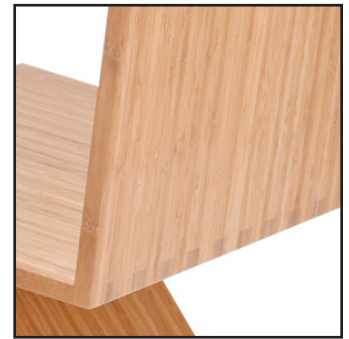

ZEE SIDE CHAIR

Made from solid 1 inch moso bamboo

Available in

CARAMELIZED

RUBY

NATURAL

PLAN

ELEVATIONS