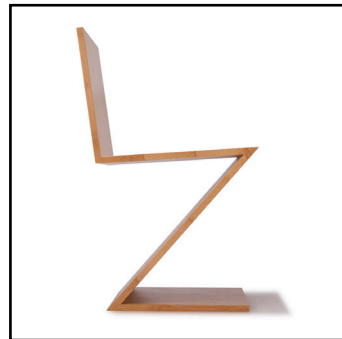

ZEE SIDE CHAIR

Made from solid 1 inch moso bamboo

Available in

CARAMELIZED

RUBY

NATURAL

PLAN

ELEVATIONS