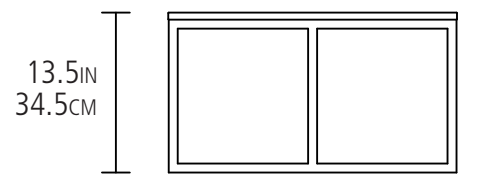

ELEVATIONS