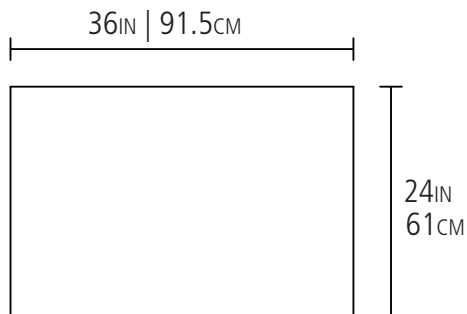

MOSO COFFEE TABLE, RECTANGLE

Solid 3/4 inch moso bamboo top
Powder Coat Solid Aluminum

Bamboo available in

CARAMELIZED

OBSIDIAN

RUBY

NATURAL

PLAN