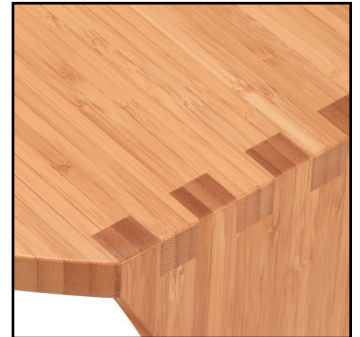

16, 18, 20 IN

DOUBLE-O NESTING TABLES

Made from solid 3/4 inch moso bamboo

Available in

CARAMELIZED

OBSIDIAN

RUBY

NATURAL