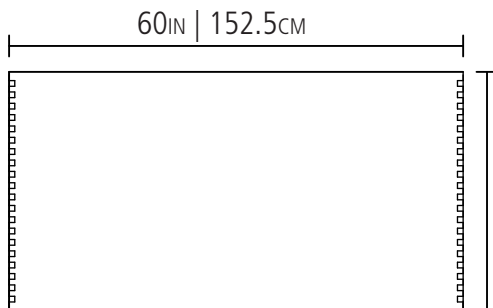

ARK TABLE

Made from solid 3/4 inch moso bamboo

Available in

CARAMELIZED

OBSIDIAN

RUBY

NATURAL

PLAN