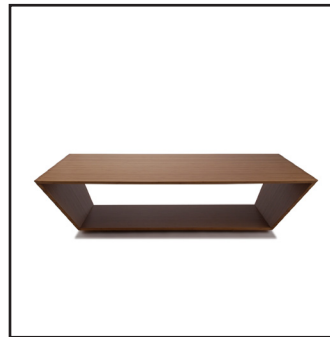

ARK TABLE

Made from solid 3/4 inch moso bamboo

Available in

CARAMELIZED

OBSIDIAN

RUBY

NATURAL

PLAN