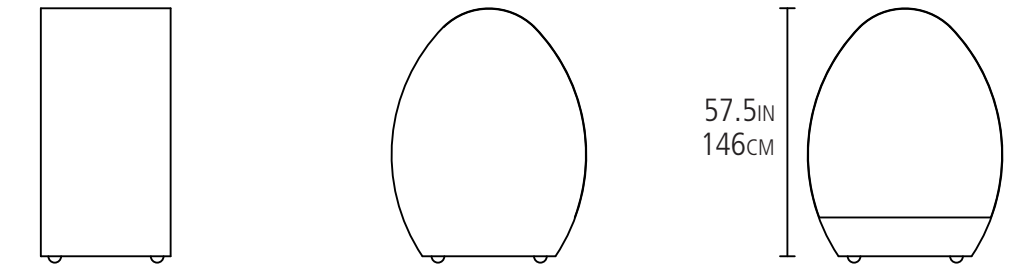

ZAZEN MEDITATION HUT

Powder coated steel

PLAN

ELEVATIONS