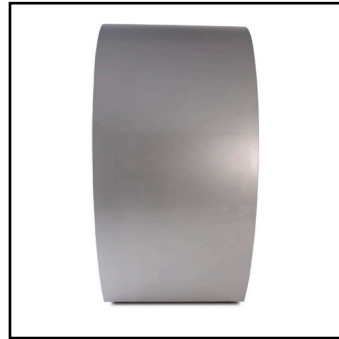

ZAZEN MEDITATION HUT

Powder coated steel

PLAN

ELEVATIONS