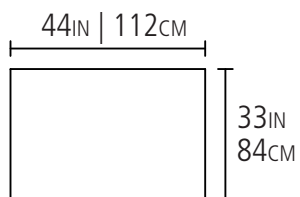

ZAZEN MEDITATION HUT

Powder coated steel

PLAN

ELEVATIONS