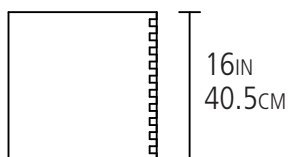

ZEE STOOL

Made from solid 1 inch moso bamboo

Available in

CAMELIZED

RUBY

NATURAL

16IN | 40.5CM

PLAN