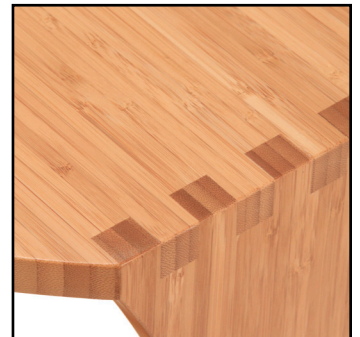

16, 18, 20 IN

DOUBLE-O NESTING TABLES

Made from solid 3/4 inch moso bamboo

Available in

CARAMELIZED

OBSIDIAN

RUBY

NATURAL