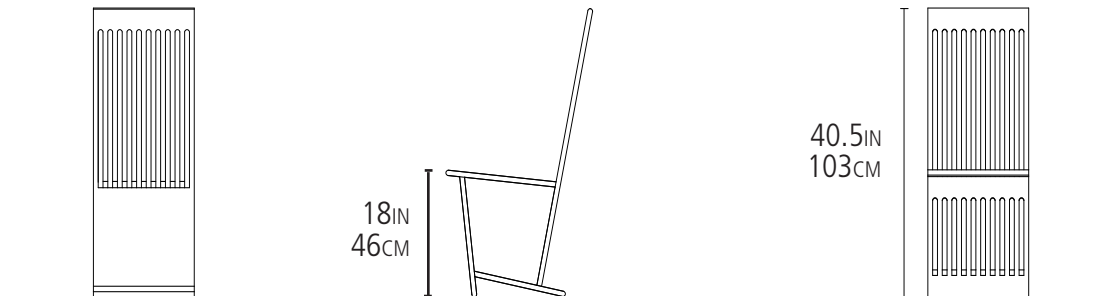

## PINWHEEL CHAIR

Made from solid 3/4 inch moso bamboo  
Available in

CARAMELIZED

OBSIDIAN

RUBY

NATURAL

20IN | 51CM

22 IN  
56CM

PLAN

ELEVATIONS