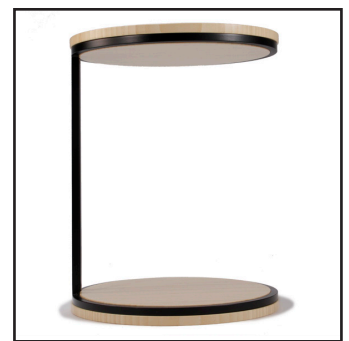

Moso DISCUS TABLE

Solid 3/4 inch bamboo top
Powder Coat Solid Aluminum

Bamboo available in

CARAMELIZED

OBSIDIAN

RUBY

NATURAL

Solid cork top available