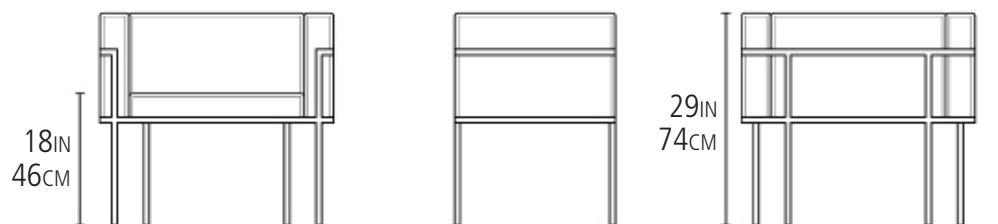

LISBON CHAIR

Powder Coat Solid Aluminum
Cushions made from raw cork

PLAN

ELEVATIONS