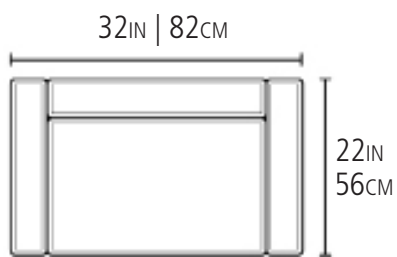

LISBON CHAIR

Powder Coat Solid Aluminum
Cushions made from raw cork

PLAN

ELEVATIONS