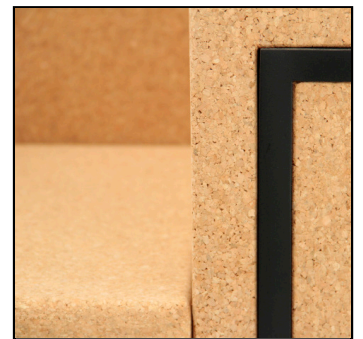

LISBON CHAIR

Powder Coat Solid Aluminum
Cushions made from raw cork

PLAN

ELEVATIONS