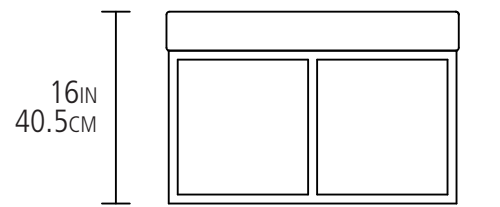

LISBON COFFEE TABLE, ROUND

Solid raw cork top
Powder Coat Solid Aluminum

24IN | 61CM

PLAN

ELEVATIONS