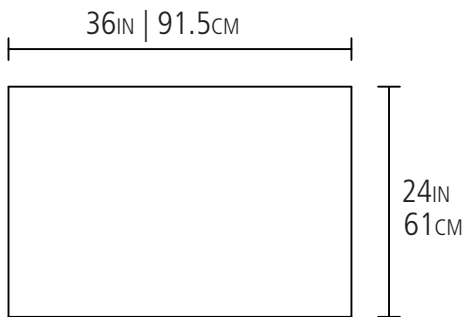

LISBON COFFEE TABLE, RECTANGLE

Solid raw cork top
Powder Coat Solid Aluminum

PLAN

ELEVATIONS