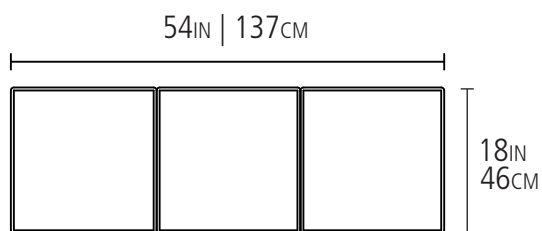

LISBON CONSOLE

Solid cork top

Powder Coat Solid Aluminum

PLAN

ELEVATIONS