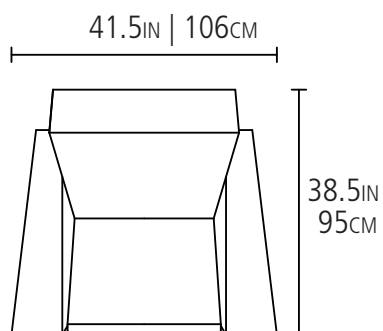

LISBON CLUB CHAIR

Powder Coat Solid Steel
Cushions made from raw cork

PLAN

ELEVATIONS