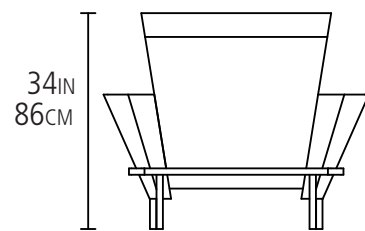

LISBON CLUB CHAIR

Powder Coat Solid Steel
Cushions made from raw cork

PLAN

ELEVATIONS