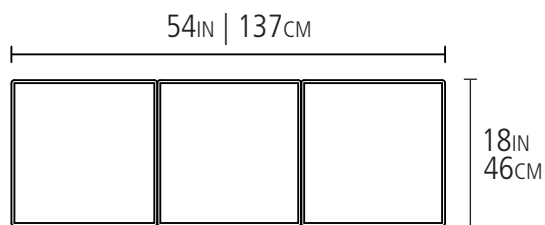

LISBON BENCH

Solid cork top
Powder Coat Solid Aluminum

PLAN

ELEVATIONS