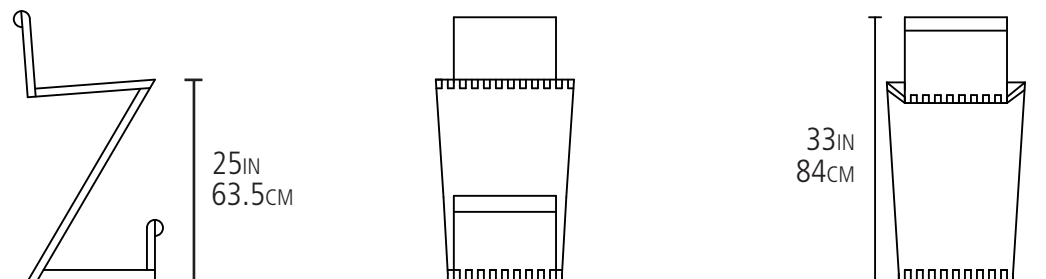

ZEE COUNTER STOOL

Made from solid 1 inch moso bamboo

Available in

CARAMELIZED

NATURAL

PLAN

ELEVATIONS