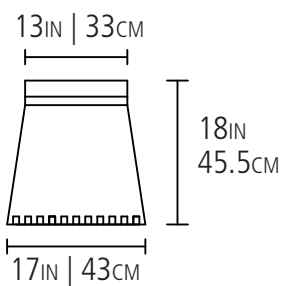

ZEE COUNTER STOOL

Made from solid 1 inch moso bamboo

Available in

CARAMELIZED

NATURAL

PLAN

ELEVATIONS