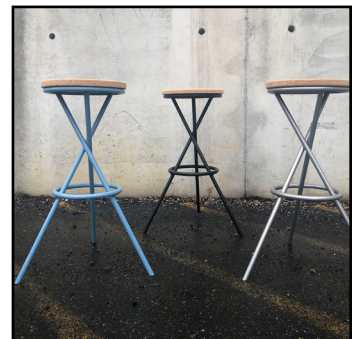

CORXSTOOL

Solid raw cork
Solid aluminum rod powdercoated to spec
Available in counter and bar stool height

PLAN

ELEVATION