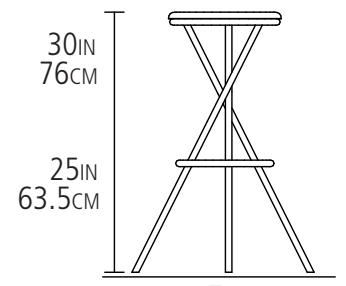

CORXSTOOL

Solid raw cork
Solid aluminum rod powdercoated to spec
Available in counter and bar stool height

PLAN

ELEVATION