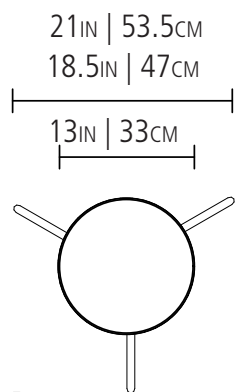

CORXSTOOL

Solid raw cork
Solid aluminum rod powdercoated to spec
Available in counter and bar stool height

PLAN

ELEVATION