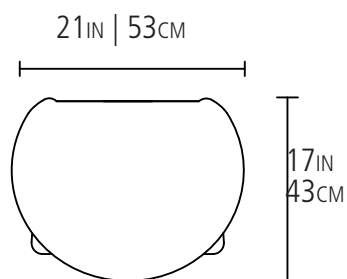

## COBRA TABLE

Powder coated aluminum  
Available in Red and Silver

PLAN

ELEVATIONS