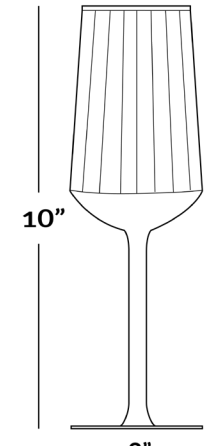

MATERIAL

Glass

DIMENSIONS

Total Weight: 0.5 lb

BOX DIMENSIONS

7 x 5 x 5 = 0.5 lb

FULLY ASSEMBLED

AVAILABLE IN: