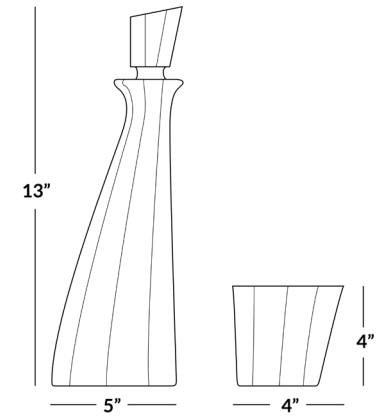

- Glass bottle with cap and small 1st class.
- Fits on any sized surface to eliminate dead space.
- Crafted with high quality materials to stand the test of time.
- 5 Piece Set.

MATERIAL

Glass

DIMENSIONS

Total Weight: 6 lbs

BOX DIMENSIONS

13 x 12 x 12 = 6 lbs

FULLY ASSEMBLED

AVAILABLE IN:

Glass

PRODUCT CARE

Glass