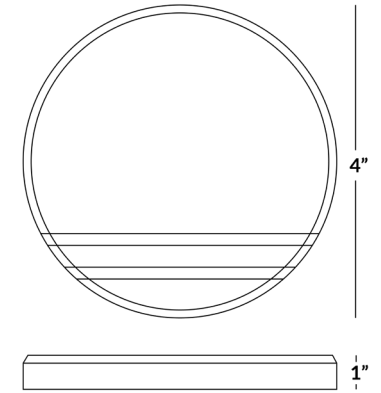

- Essential for surface protection.
- Beautiful white marble and gold accent.
- Matches the rest of our dining set.

MATERIAL

Marble, Stainless Steel

DIMENSIONS

Total Weight: 0.5 lb

BOX DIMENSIONS

5 x 5 x 5 = 0.5 lb