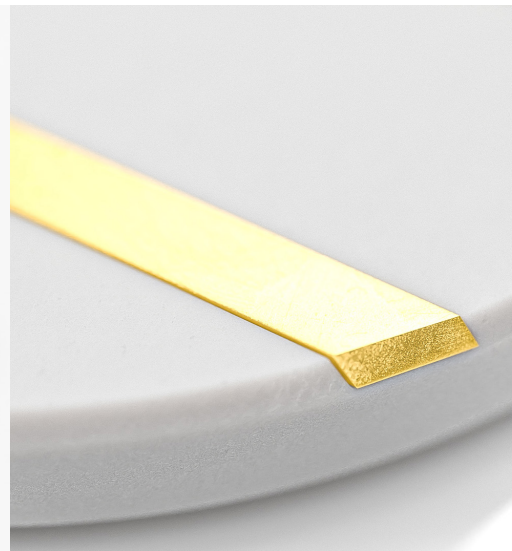

FULLY ASSEMBLED

AVAILABLE IN:

PRODUCT CARE

Marble

Marble is exceptionally durable and easy to clean. Use mild soap along with warm or even hot water for regular marble care and maintenance.

Important things to remember:

- Marble can be cleaned with most detergents and cleaners including ammonia, nail polish remover, and solvent (nitro thinner).

Stainless Steel

To remove surface stains, use stainless steel cleaner or glass cleaner with no ammonia. Wipe the stainless-steel surface clean with a cloth dampened with the solution then use a clean cloth to dry the surface completely.

Important things to remember:

- Always use a soft, dry cloth to finish and dry stainless steel
- Clean stainless-steel at least once every 60 days.
- Keep the bases of chrome polish/finished products away from pets as their bodily fluids may cause damage.