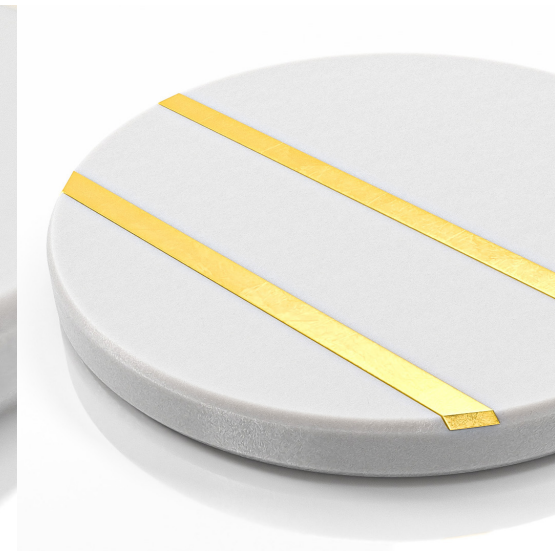

FULLY ASSEMBLED

AVAILABLE IN:

PRODUCT CARE

Marble

Marble is exceptionally durable and easy to clean. Use mild soap along with warm or even hot water for regular marble care and maintenance.

Important things to remember:

- Marble can be cleaned with most detergents and cleaners including ammonia, nail polish remover, and solvent (nitro thinner).

Stainless Steel

To remove surface stains, use stainless steel cleaner or glass cleaner with no ammonia. Wipe the stainless-steel surface clean with a cloth dampened with the solution then use a clean cloth to dry the surface completely.

Important things to remember:

- Always use a soft, dry cloth to finish and dry stainless steel
- Clean stainless-steel at least once every 60 days.
- Keep the bases of chrome polish/finished products away from pets as their bodily fluids may cause damage.