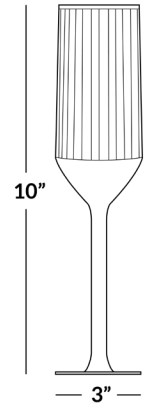

## MATERIAL

Glass

## DIMENSIONS

Total Weight: 1 lb

### BOX DIMENSIONS

10 x 6 x 6 = 1 lb