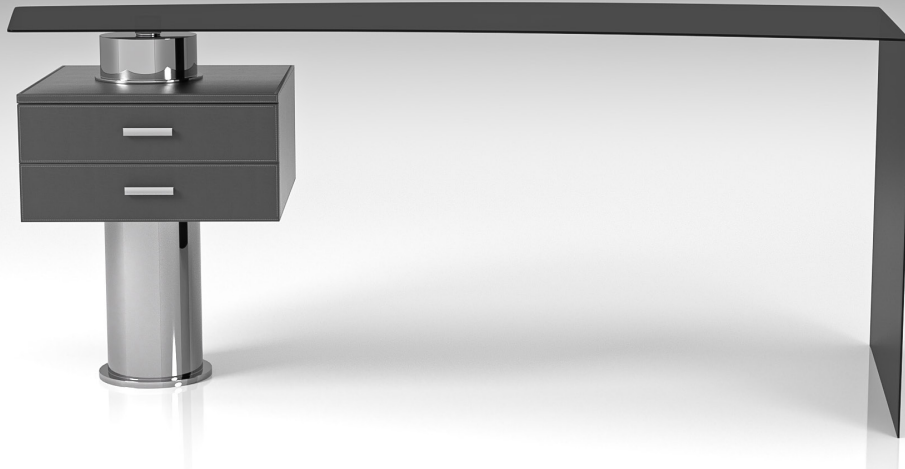

ASSEMBLY

20 MIN

AVAILABLE IN:

PRODUCT CARE

Glass

Use either a lint-free towel or a simple paper towel and dampen with high-quality glass cleaner.

Wipe dry with a fresh paper towel after cleaning to reveal a streak-free shine.

Important things to remember:

- Never use glass cleaner on anything other than glass.
- For heavily soiled glass, clean glass with a wet cloth before using glass cleaner.

Stainless Steel

To remove surface stains, use Stainless Steel cleaner or glass cleaner with no ammonia. Wipe the stainless-steel surface clean with a cloth dampened with the solution then use a clean cloth to dry the surface completely.

Important things to remember:

- Always use a soft, dry cloth to finish and dry Stainless Steel
- Clean stainless-steel at least once every 60 days.
- Keep the bases of chrome polish/finished products away from pets as their bodily fluids may cause damage