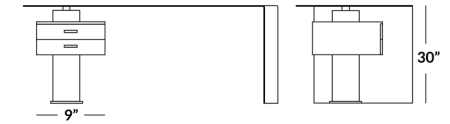

DIMENSIONS

Total Weight: 290lb

BOX DIMENSIONS

Box 1: 82 x 1 x 36 | 208 lb

Box 2: 23 x 12 x 23 | 41 lb

Box 3: 29 x 11 x 11 | 41 lb

ASSEMBLY

20 MIN