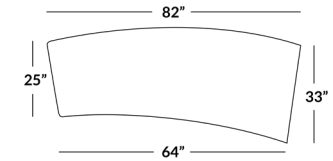

DIMENSIONS

Total Weight: 290lb

BOX DIMENSIONS

Box 1: 82 x 1 x 36 | 208 lb

Box 2: 23 x 12 x 23 | 41 lb

Box 3: 29 x 11 x 11 | 41 lb

ASSEMBLY

20 MIN