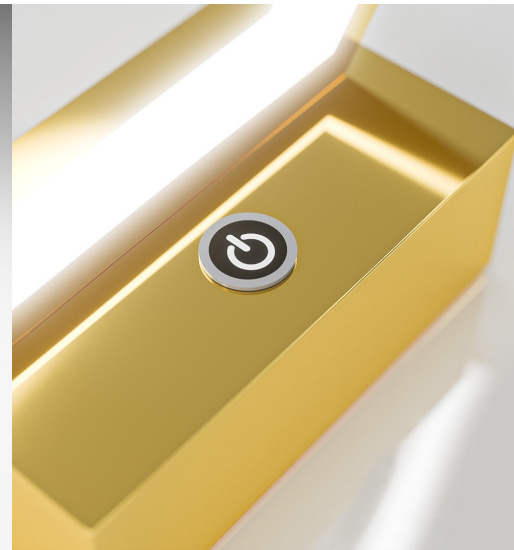

DESCRIPTION

Add abstract contemporary design with the Sebastian Table Lamp. Its asymmetric and incomplete hexagonal composition and glossy gold or silver finish make for a gorgeous and unique home accessory for the modern home.

- Unique artistic design.
- LED's three-mode brightness control provides even lighting to the area.
- Glossy golden finish.

Material

Stainless Steel, LED

DIMENSIONS

Total Weight: 6 lbs

BOX DIMENSIONS

23 x 6 x 17 = 6 lbs

FULLY ASSEMBLED

AVAILABLE IN:

PRODUCT CARE

Stainless Steel

To remove surface stains, use stainless steel cleaner or glass cleaner with no ammonia. Wipe the stainless-steel surface clean with a cloth dampened with the solution then use a clean cloth to dry the surface completely. Important things to remember:

- Always use a soft, dry cloth to finish and dry stainless steel
- Clean stainless-steel at least once every 60 days.

- Keep the bases of chrome polish/finished products away from pets as their bodily fluids may cause damage.