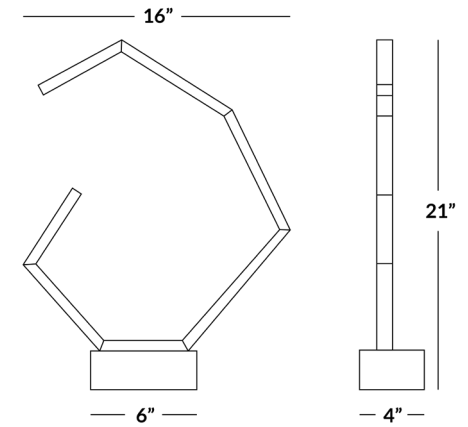

DESCRIPTION

Add abstract contemporary design with the Sebastian Table Lamp. Its asymmetric and incomplete hexagonal composition and glossy gold or silver finish make for a gorgeous and unique home accessory for the modern home.

- Unique artistic design.
- LED's three-mode brightness control provides even lighting to the area.
- Glossy golden finish.

Material

Stainless Steel, LED

DIMENSIONS

Total Weight: 6 lbs

BOX DIMENSIONS

23 x 6 x 17 = 6 lbs

FULLY ASSEMBLED

AVAILABLE IN:

PRODUCT CARE

Stainless Steel

To remove surface stains, use stainless steel cleaner or glass cleaner with no ammonia. Wipe the stainless-steel surface clean with a cloth dampened with the solution then use a clean cloth to dry the surface completely. Important things to remember:

- Always use a soft, dry cloth to finish and dry stainless steel
- Clean stainless-steel at least once every 60 days.

- Keep the bases of chrome polish/finished products away from pets as their bodily fluids may cause damage.