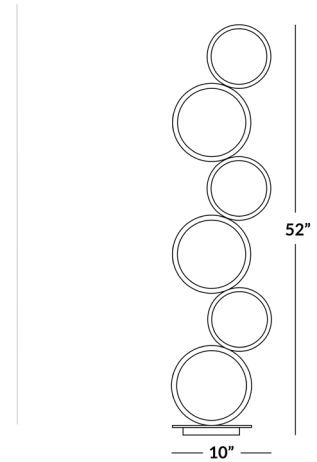

DESCRIPTION

Composed of six circular alternatively shaped LED bulbs, the Kylie Lamp is a gorgeous contemporary lighting solution for the modern home. This lamp is meant for those who are not afraid to step outside of their comfort zone.

- Contemporary lighting fixture with artistic flair.
- Provides ample and even lighting to a large area.
- Crafted with high quality stainless-steel to stand the test of time.

Material

Stainless Steel, LED

DIMENSIONS

Total Weight: 33 lbs

BOX DIMENSIONS

54 x 17 x 5 = 33 lbs

FULLY ASSEMBLED

AVAILABLE IN:

Gold|Stainless Steel

PRODUCT CARE

Stainless Steel

To remove surface stains, use stainless steel cleaner or glass cleaner with no ammonia. Wipe the stainless-steel surface clean with a cloth dampened with the solution then use a clean cloth to dry the surface completely.

Important things to remember:

- Always use a soft, dry cloth to finish and dry stainless steel
- Clean stainless-steel at least once every 60 days.

- Keep the bases of chrome polish/finished products away from pets as their bodily fluids may cause damage.