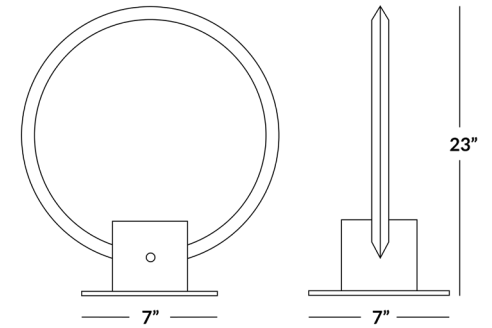

- Unique circular design.
- Three-mode brightness controls.
- Built to last with high quality materials.

Material

Metal, LED

DIMENSIONS

Total Weight: Coming soon

BOX DIMENSIONS

Coming soon

FULLY ASSEMBLED