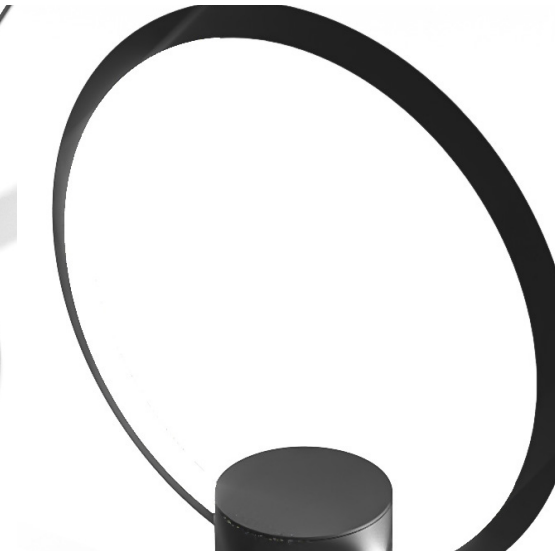

Fold here

0% Financing Available

2020 | casafurnitureusa.com
All rights reserved | 407.567.0020

casa
MODERN FURNITURE

Scan me with
your camera

BRICKLE
SIDE LAMP

DESCRIPTION

Break away from the standard bulb-and-shade lighting fixtures and replace them with the modern and exciting Brickle Table Lamp that features a perfectly round LED strip with built-in brightness controls all fastened by a premium dark brushed alloy.

- Unique circular design.
- Three-mode brightness controls.
- Built to last with high quality materials.

Material

Metal, LED

DIMENSIONS

Total Weight: Coming soon

BOX DIMENSIONS

Coming soon

FULLY ASSEMBLED