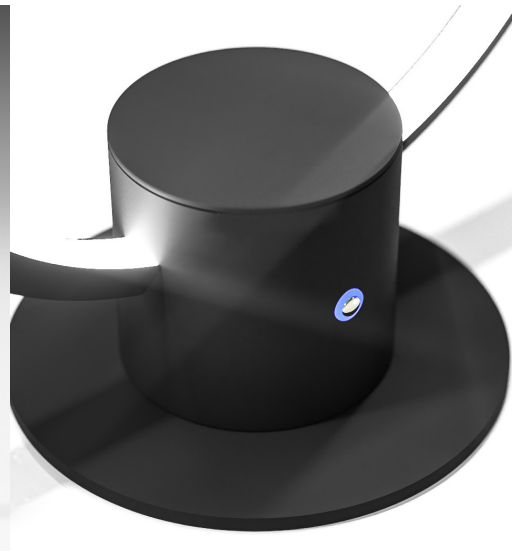

Fold here

0% Financing Available

2020 | casafurnitureusa.com
All rights reserved | 407.567.0020

casa
MODERN FURNITURE

Scan me with
your camera

BRICKLE
SIDE LAMP

DESCRIPTION

Break away from the standard bulb-and-shade lighting fixtures and replace them with the modern and exciting Brickle Table Lamp that features a perfectly round LED strip with built-in brightness controls all fastened by a premium dark brushed alloy.

- Unique circular design.
- Three-mode brightness controls.
- Built to last with high quality materials.

Material

Metal, LED

DIMENSIONS

Total Weight: Coming soon

BOX DIMENSIONS

Coming soon

FULLY ASSEMBLED