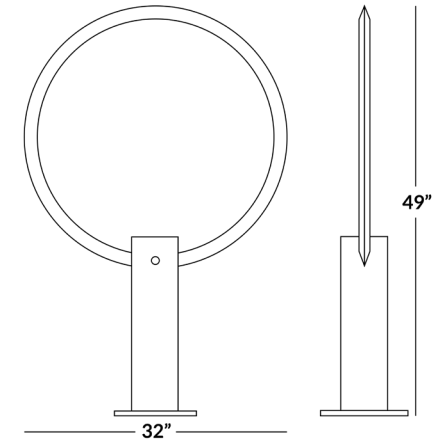

- Unique circular design.
- Three-mode brightness controls.
- Built to last with high quality materials.

MATERIAL

Metal, LED

DIMENSIONS

Total Weight: 23 lbs

BOX DIMENSIONS

31 x 13 x 5 = 23 lbs

FULLY ASSEMBLED