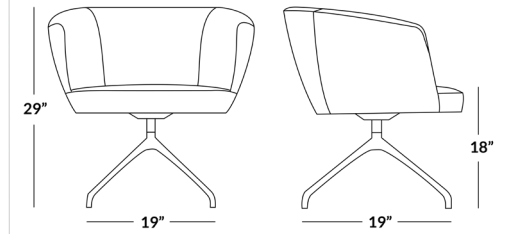

- Ultra-comfortable round back dining chair.
- Eye-popping color scheme.
- Crafted with premium materials to stand the test of time.

MATERIAL

Velvet , Foam, Wood, Metal

DIMENSIONS

Total Weight: 26lb

BOX DIMENSIONS

27 x 24 x 19 | 26 lb

ASSEMBLY

5 MIN

AVAILABLE IN:

Light Gray|Leather

Terracotta|Velvet

PRODUCT CARE

Velvet