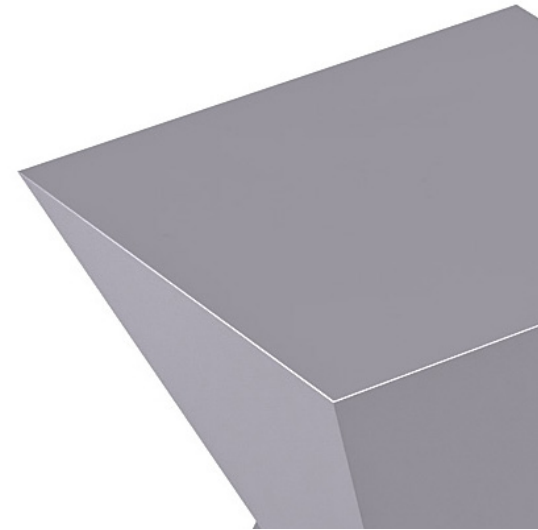

DESCRIPTION

Crafted entirely out of gleaming stainless steel, this Giza Side Table is a modern marvel with its angular hourglass shape that seems to connect weightlessly in the center. Its shining Stainless-Steel body is naturally resistant to rust and other unsightly soiling.

- Angular hourglass side table adds avant-garde charm.
- Stainless steel composition adds functional modernist style.
- Crafted with premium materials meant to last generations.

MATERIAL

Stainless Steel

DIMENSIONS

Total Weight: 35lb

BOX DIMENSIONS

Box 1: 19 x 19 x 19 | 35 lb

FULLY ASSEMBLED

AVAILABLE IN:

PRODUCT CARE

Stainless steel

To remove surface stains, use stainless steel cleaner or glass cleaner with no ammonia. Wipe the Stainless-Steel surface clean with a cloth dampened with the solution then use a clean cloth to dry the surface completely. Important things to remember:

- Always use a soft, dry cloth to finish and dry stainless steel
- Clean Stainless-Steel at least once every 60 days.
- Keep the bases of chrome polish/finished products away from pets as their bodily fluids may cause damage