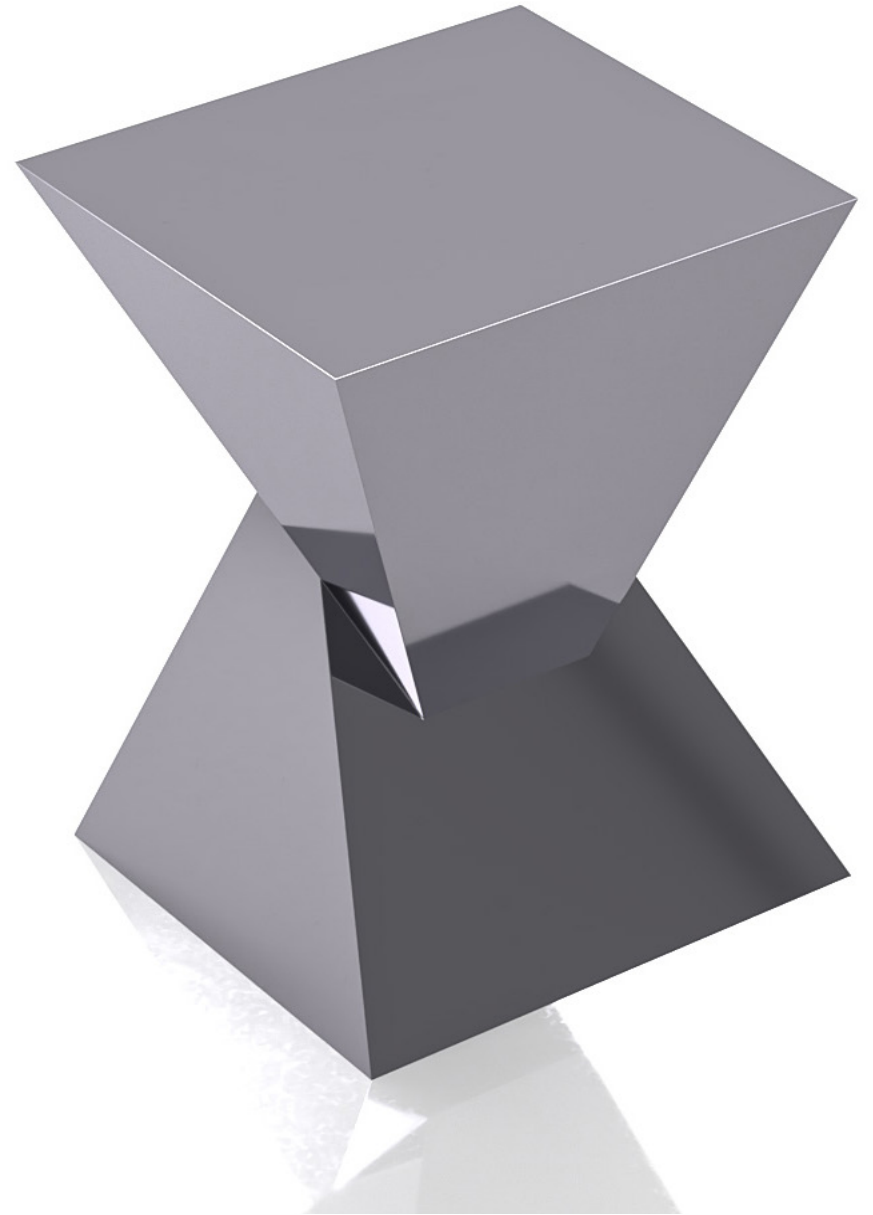

0% Financing Available

2020 | casafurnitureusa.com
All rights reserved | 407.567.0020

Scan me with
your camera

GIZA

SIDE TABLE