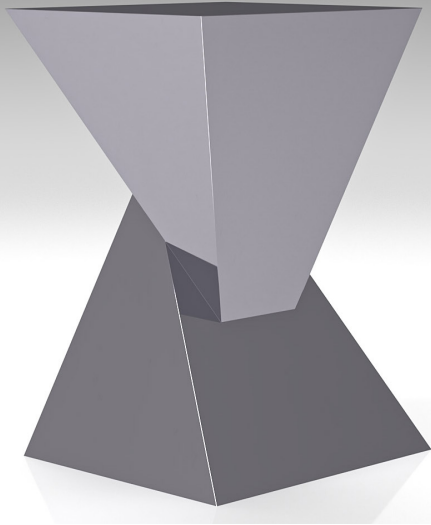

DESCRIPTION

Crafted entirely out of gleaming stainless steel, this Giza Side Table is a modern marvel with its angular hourglass shape that seems to connect weightlessly in the center. Its shining Stainless-Steel body is naturally resistant to rust and other unsightly soiling.

- Angular hourglass side table adds avant-garde charm.
- Stainless steel composition adds functional modernist style.
- Crafted with premium materials meant to last generations.

MATERIAL

Stainless Steel

DIMENSIONS

Total Weight: 35lb

BOX DIMENSIONS

Box 1: 19 x 19 x 19 | 35 lb

FULLY ASSEMBLED

AVAILABLE IN:

PRODUCT CARE

Stainless steel

To remove surface stains, use stainless steel cleaner or glass cleaner with no ammonia. Wipe the Stainless-Steel surface clean with a cloth dampened with the solution then use a clean cloth to dry the surface completely. Important things to remember:

- Always use a soft, dry cloth to finish and dry stainless steel
- Clean Stainless-Steel at least once every 60 days.
- Keep the bases of chrome polish/finished products away from pets as their bodily fluids may cause damage