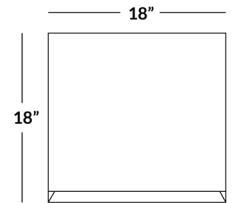

## DIMENSIONS

Total Weight: 35lb

### BOX DIMENSIONS

Box 1: 19 x 19 x 19 | 35 lb