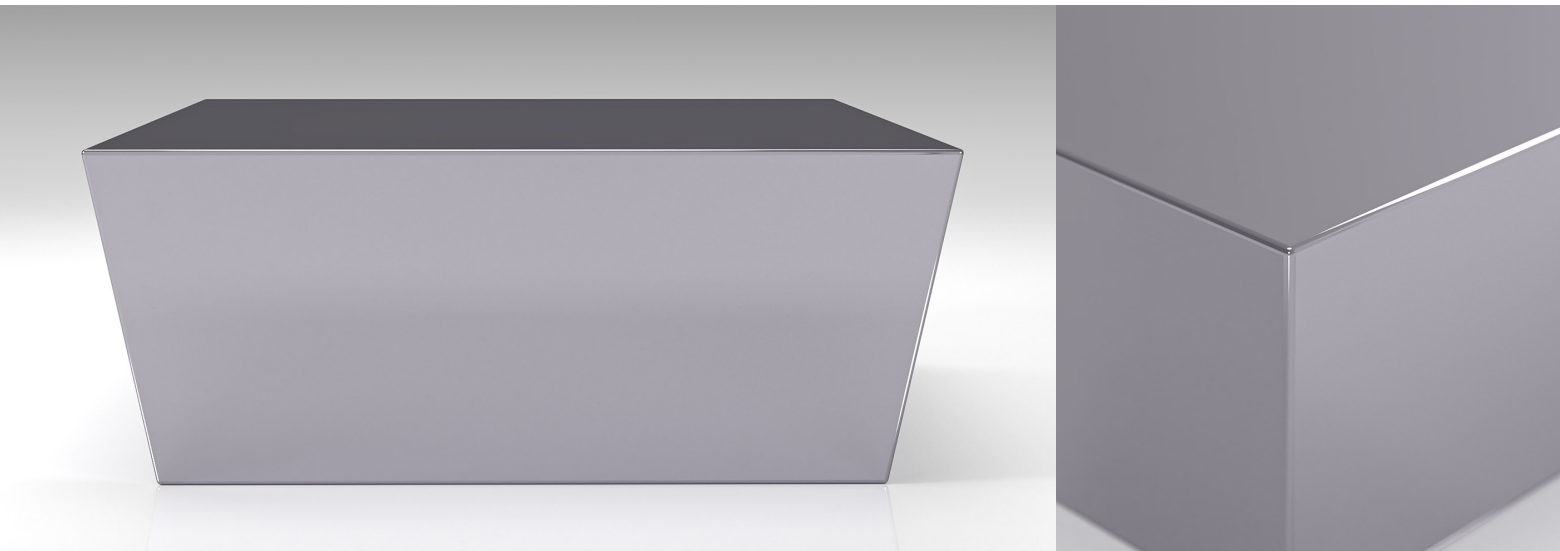

DESCRIPTION

This simple, angular slab of stainless steel exudes contemporary style in a minimalist and elegant manner. The Cube Coffee Table is fashioned out of solid stainless steel making it as durable as it is beautiful.

- This rhombus shaped coffee table will turn any living room into an industrial modern masterpiece.
- Neutral tones of stainless steel allow it to fit in any color scheme.
- Crafted with premium materials to last generations.

MATERIAL

Stainless Steel

DIMENSIONS

Total Weight: 79lb

BOX DIMENSIONS

Box 1: 37 x 37 x 15 | 79 lb

PRODUCT CARE

Stainless steel

To remove surface stains, use stainless steel cleaner or glass cleaner with no ammonia. Wipe the Stainless-Steel surface clean with a cloth dampened with the solution then use a clean cloth to dry the surface completely. Important things to remember:

- Always use a soft, dry cloth to finish and dry stainless steel
- Clean Stainless-Steel at least once every 60 days.
- Keep the bases of chrome polish/finished products away from pets as their bodily fluids may cause damage

AVAILABLE IN: