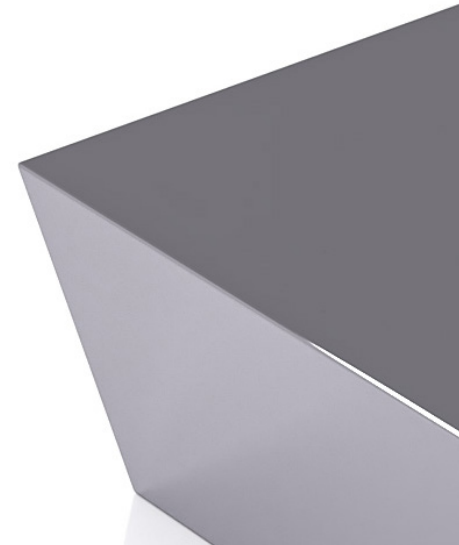

DESCRIPTION

This simple, angular slab of stainless steel exudes contemporary style in a minimalist and elegant manner. The Cube Coffee Table is fashioned out of solid stainless steel making it as durable as it is beautiful.

- This rhombus shaped coffee table will turn any living room into an industrial modern masterpiece.
- Neutral tones of stainless steel allow it to fit in any color scheme.
- Crafted with premium materials to last generations.

MATERIAL

Stainless Steel

DIMENSIONS

Total Weight: 79lb

BOX DIMENSIONS

Box 1: 37 x 37 x 15 | 79 lb

PRODUCT CARE

Stainless steel

To remove surface stains, use stainless steel cleaner or glass cleaner with no ammonia. Wipe the Stainless-Steel surface clean with a cloth dampened with the solution then use a clean cloth to dry the surface completely. Important things to remember:

- Always use a soft, dry cloth to finish and dry stainless steel
- Clean Stainless-Steel at least once every 60 days.
- Keep the bases of chrome polish/finished products away from pets as their bodily fluids may cause damage

AVAILABLE IN: