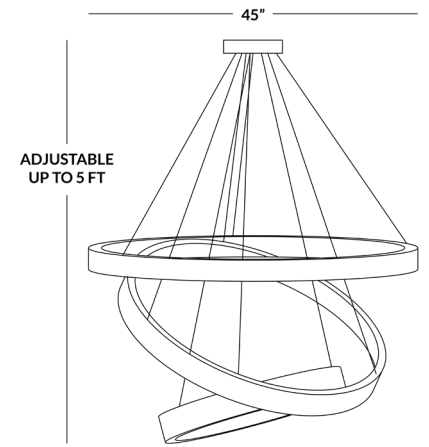

DESCRIPTION

Make your living room or kitchen stand out among the rest with the Paris Chandelier. The striking layered chandelier features three stainless-steel rings of different sizes tapering down as they hang and shine a crisp, clear light onto the room below.

- Ultra-modern chandelier for any large room.
- Bright and vivid light.
- Built from top quality materials.

Material

Metal, LED

DIMENSIONS

Total Weight: Coming soon

BOX DIMENSIONS

Coming soon

ASSEMBLY

-- MIN

AVAILABLE IN:

PRODUCT CARE

Metal

For metal care, use a dry or lightly dampened soft cloth. For heavily soiled metal, clean with mild soap and water. If using a damp cloth, dry with a new cloth immediately after. Important things to remember:

- For best results, use a microfiber cloth
- Clean metal frequently. Soiled metal may become corroded.
- Do not use glass cleaner to clean metal.